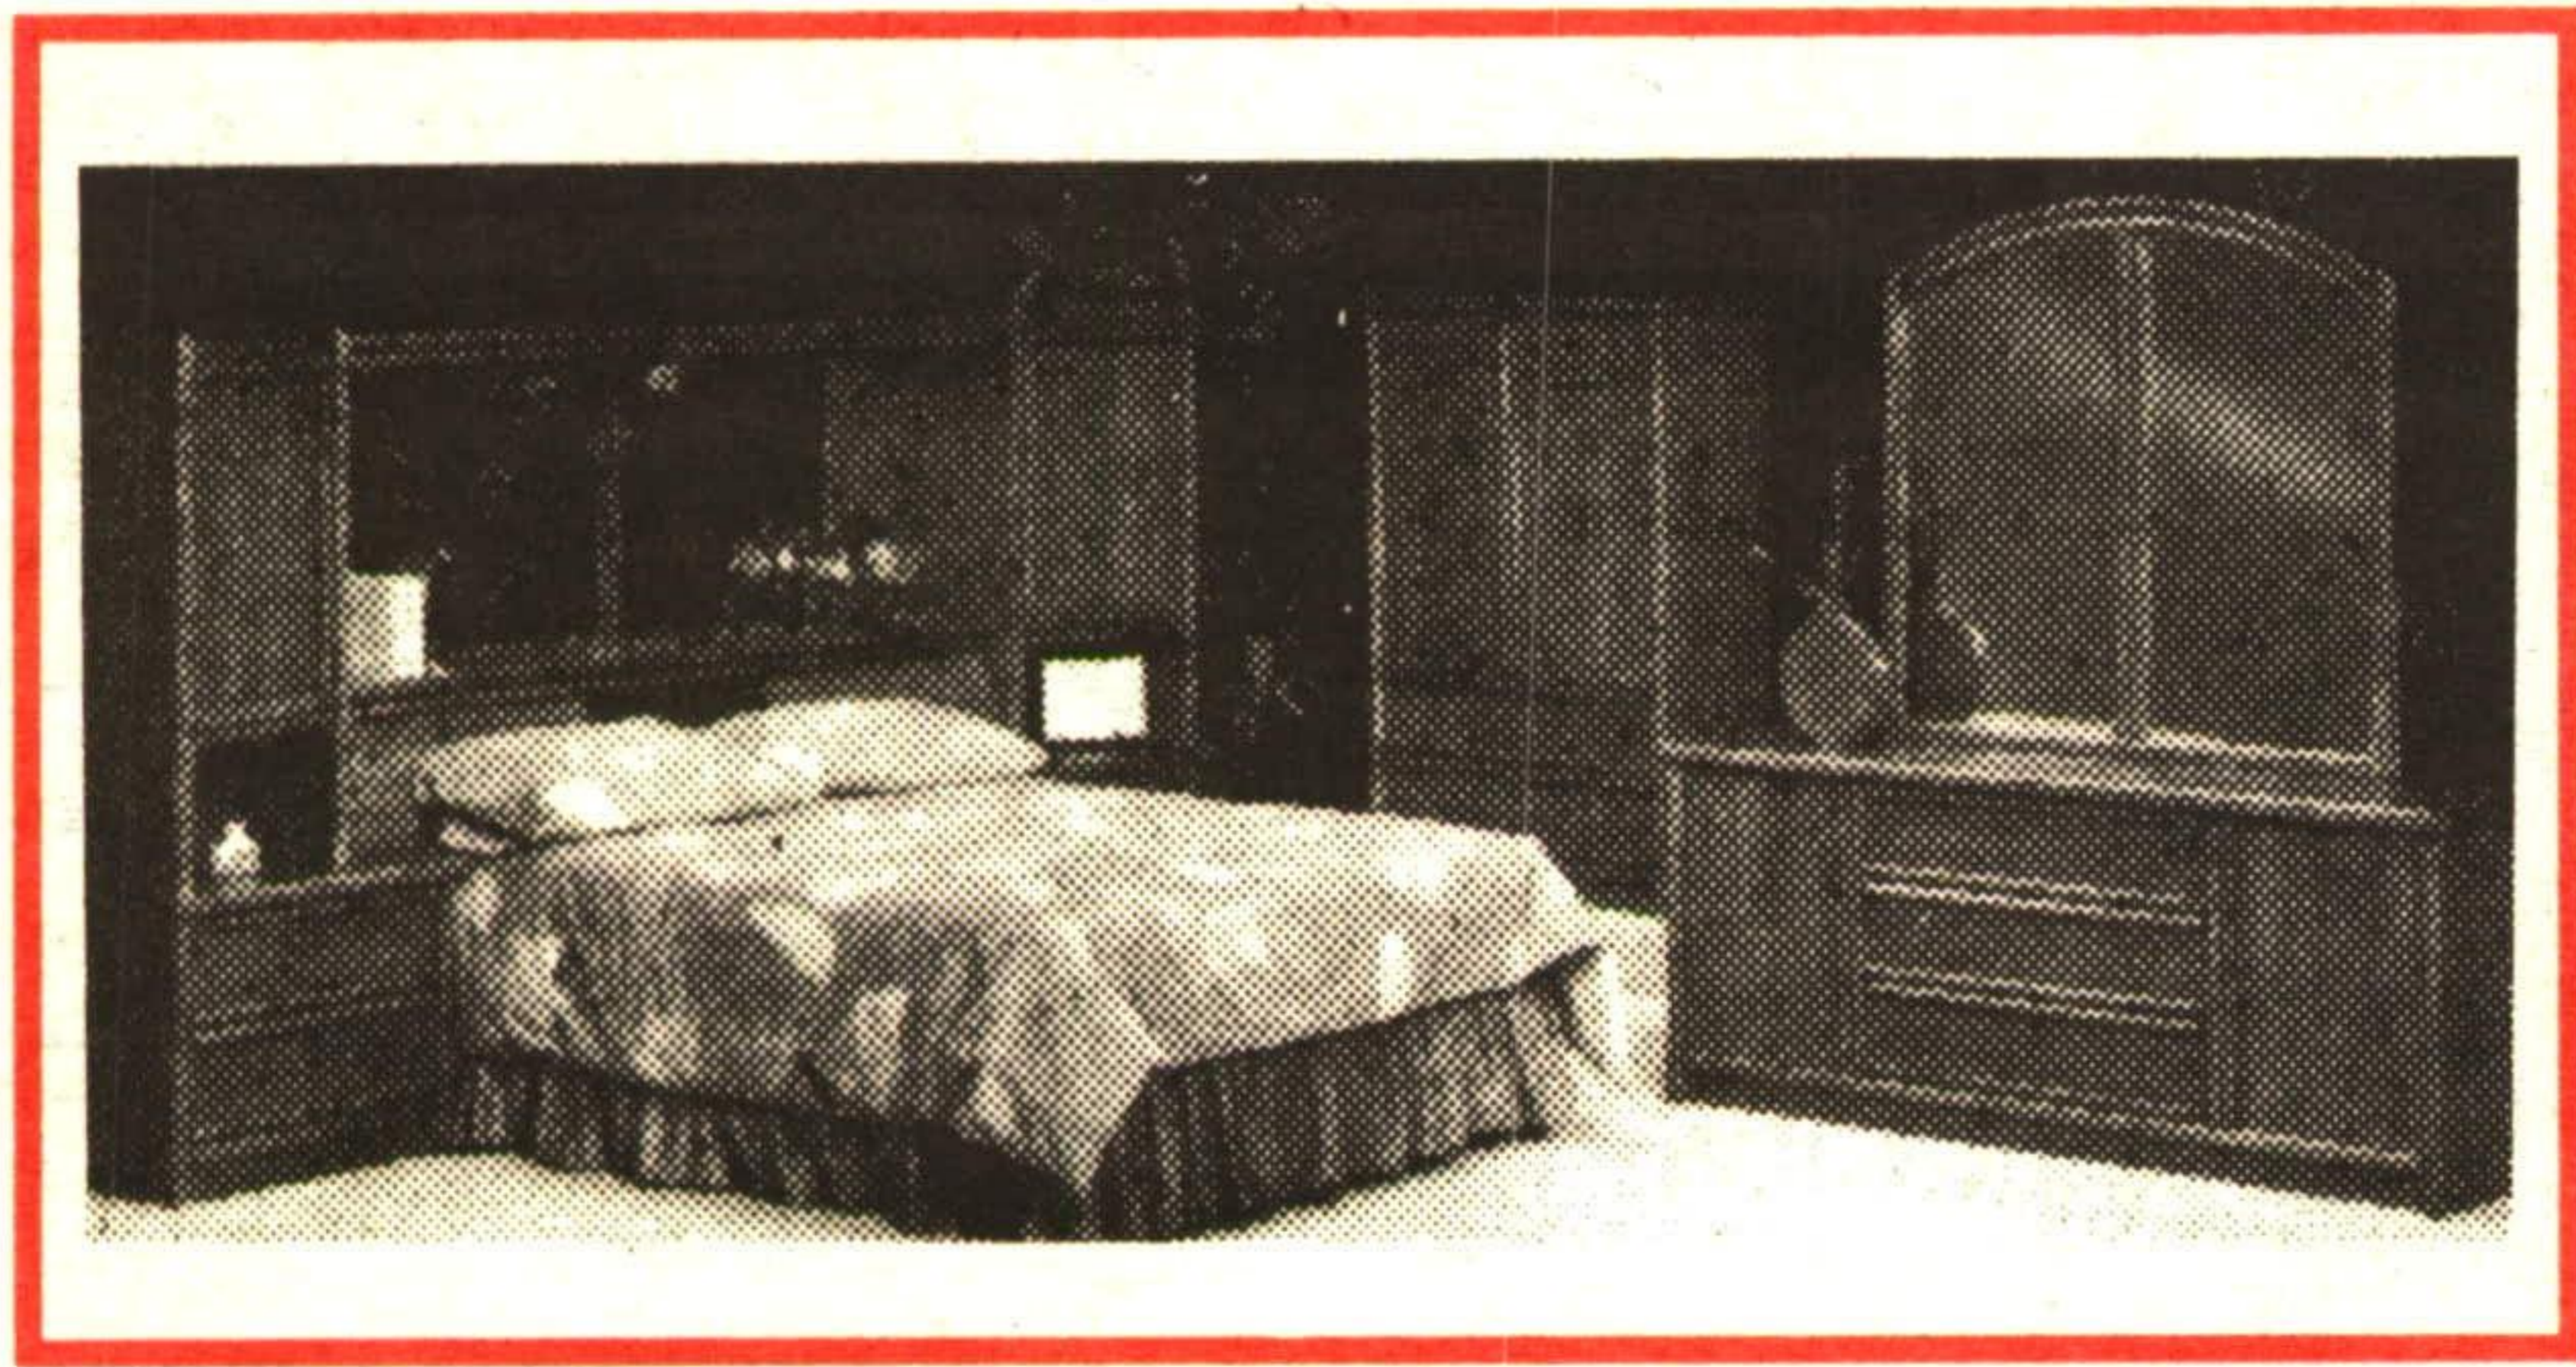

BEDROOMS! BEDROOMS! BEDROOMS!

This contemporary bedroom suite combines modern styling with authentic woodgrain finish. It features a wall unit storage system plus triple dresser, mirror and armoire.

10 Pc. BEDROOM

MADE IN CANADA WAS $2499 NOW **$1499**