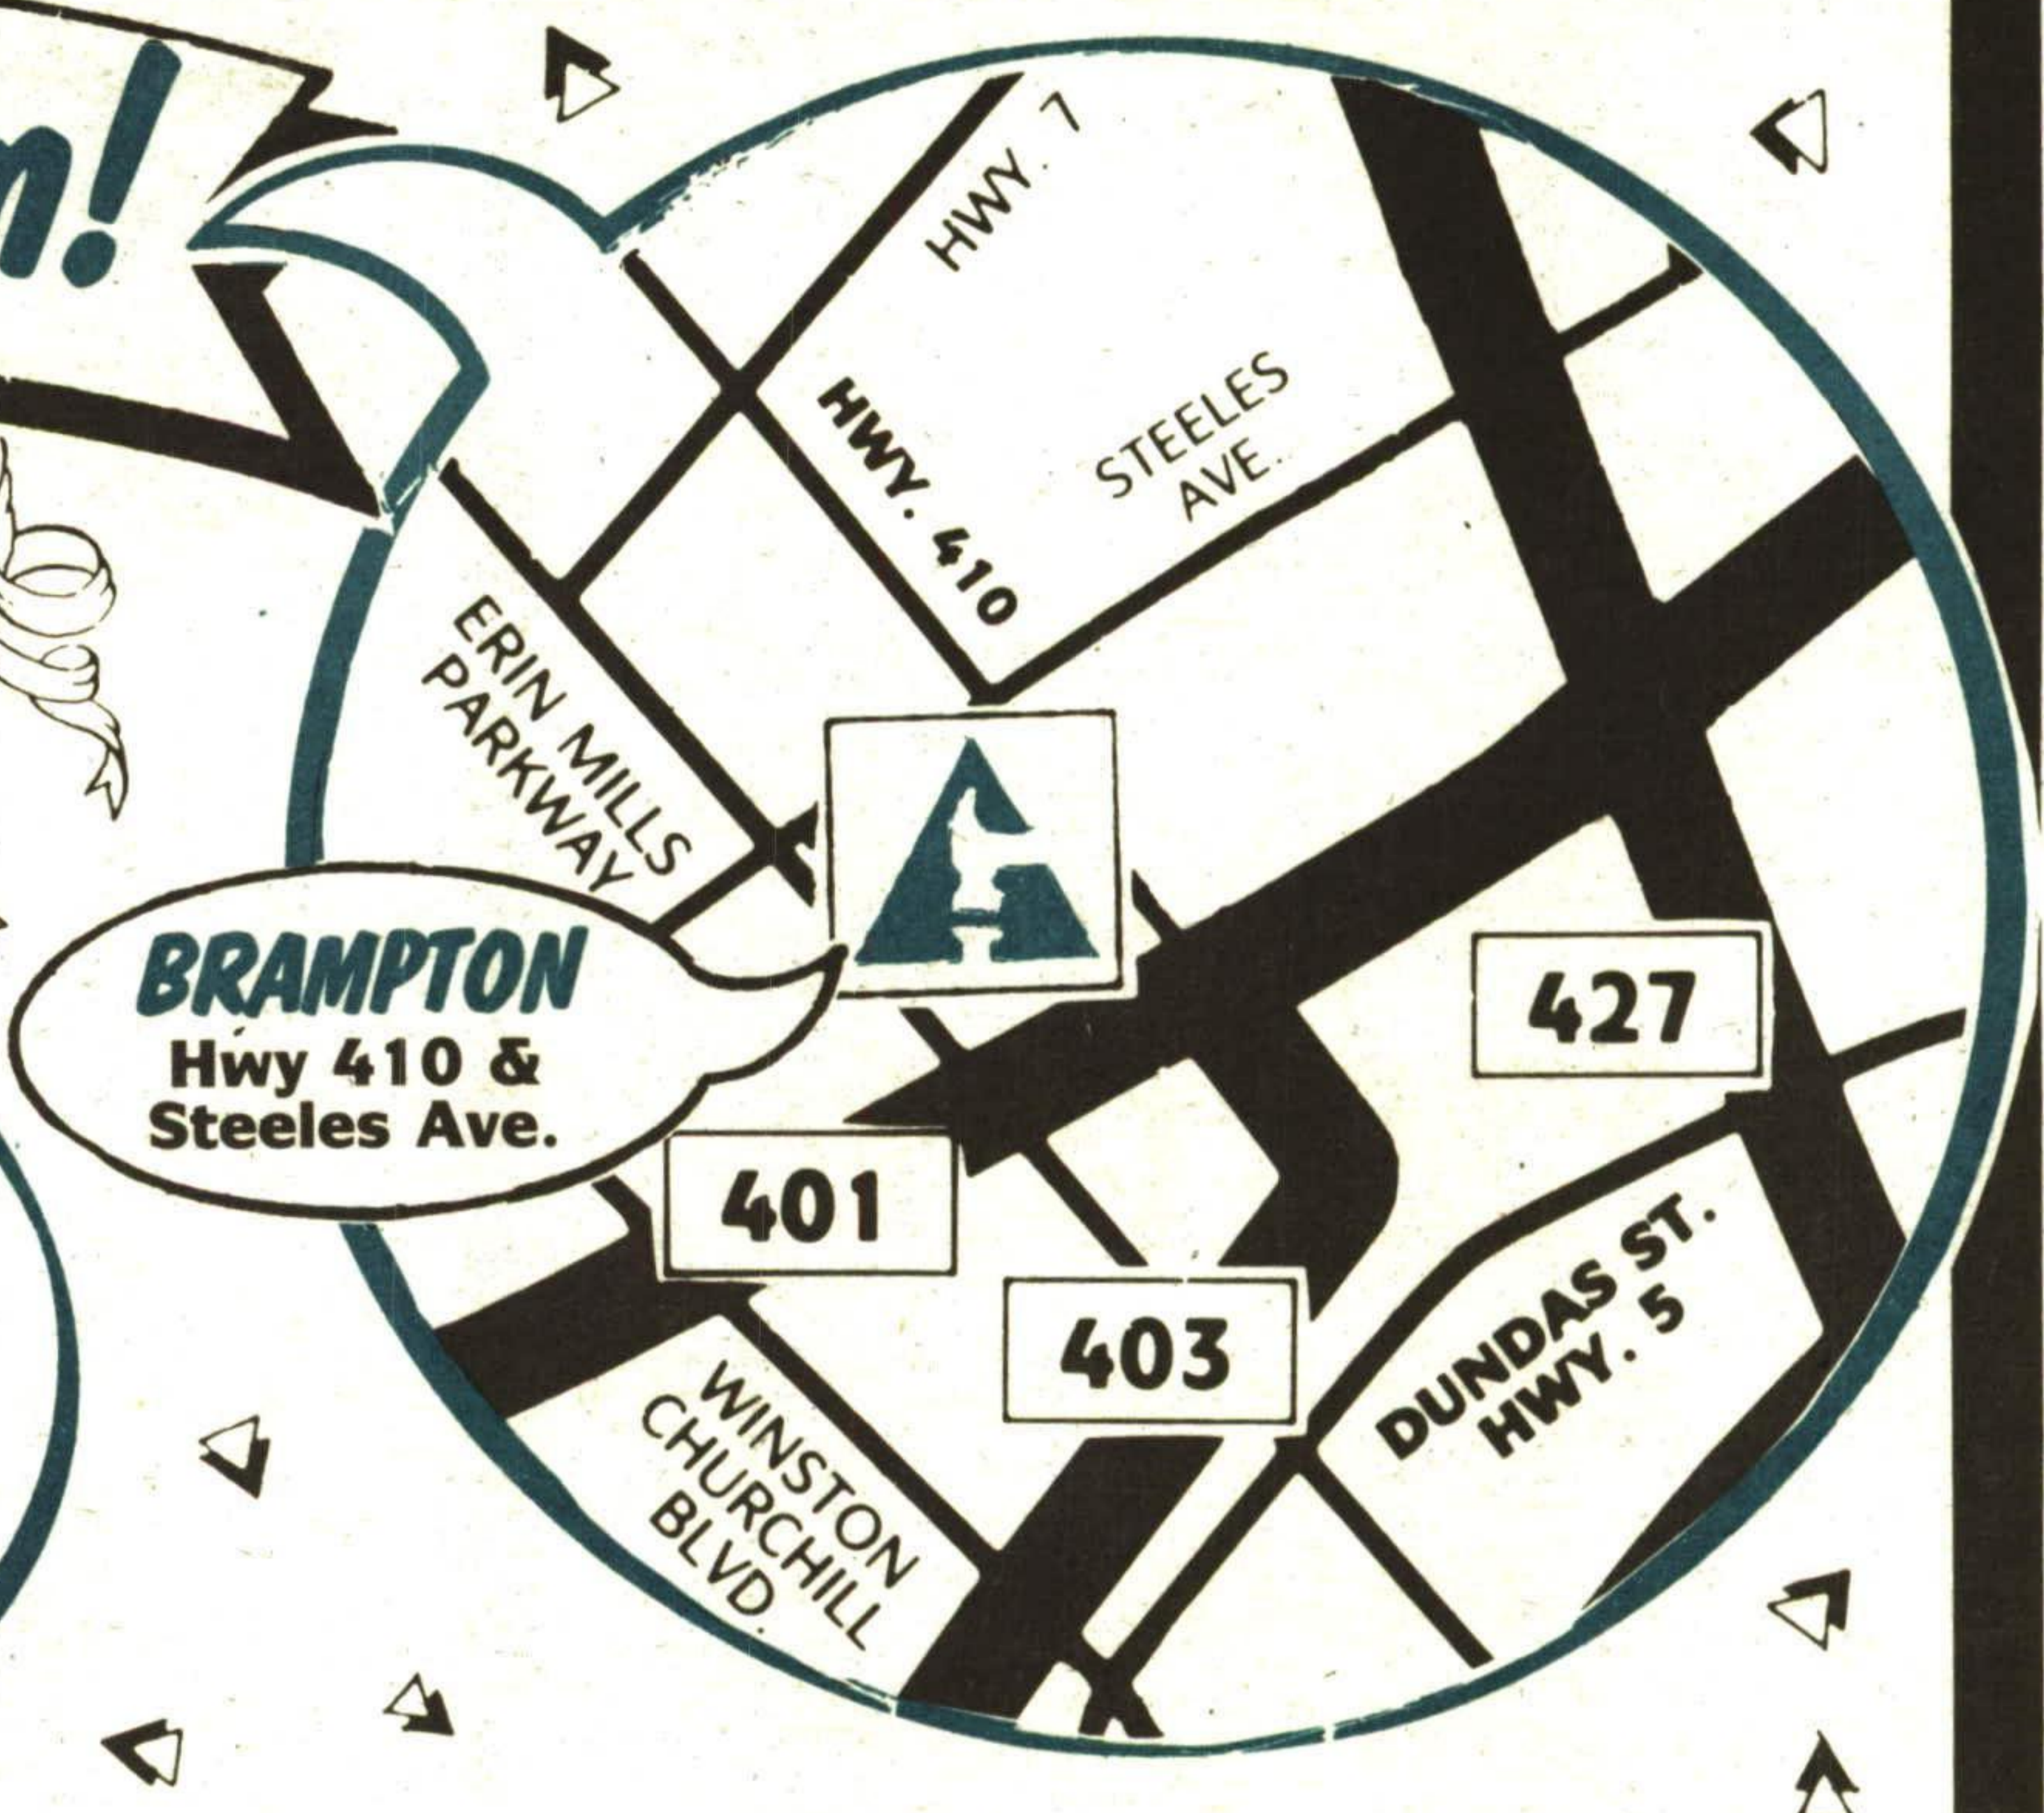

ing Continues In Brampton!

FREE! COMPUTER COLOUR MATCHING
Bring us your tile, wallpaper, drapes, fabrics, carpet, flooring, blinds — even someone else's paint chip. In just 60 seconds our optical computer will analyze it. Then we'll mix it FREE using Behr premium paint.