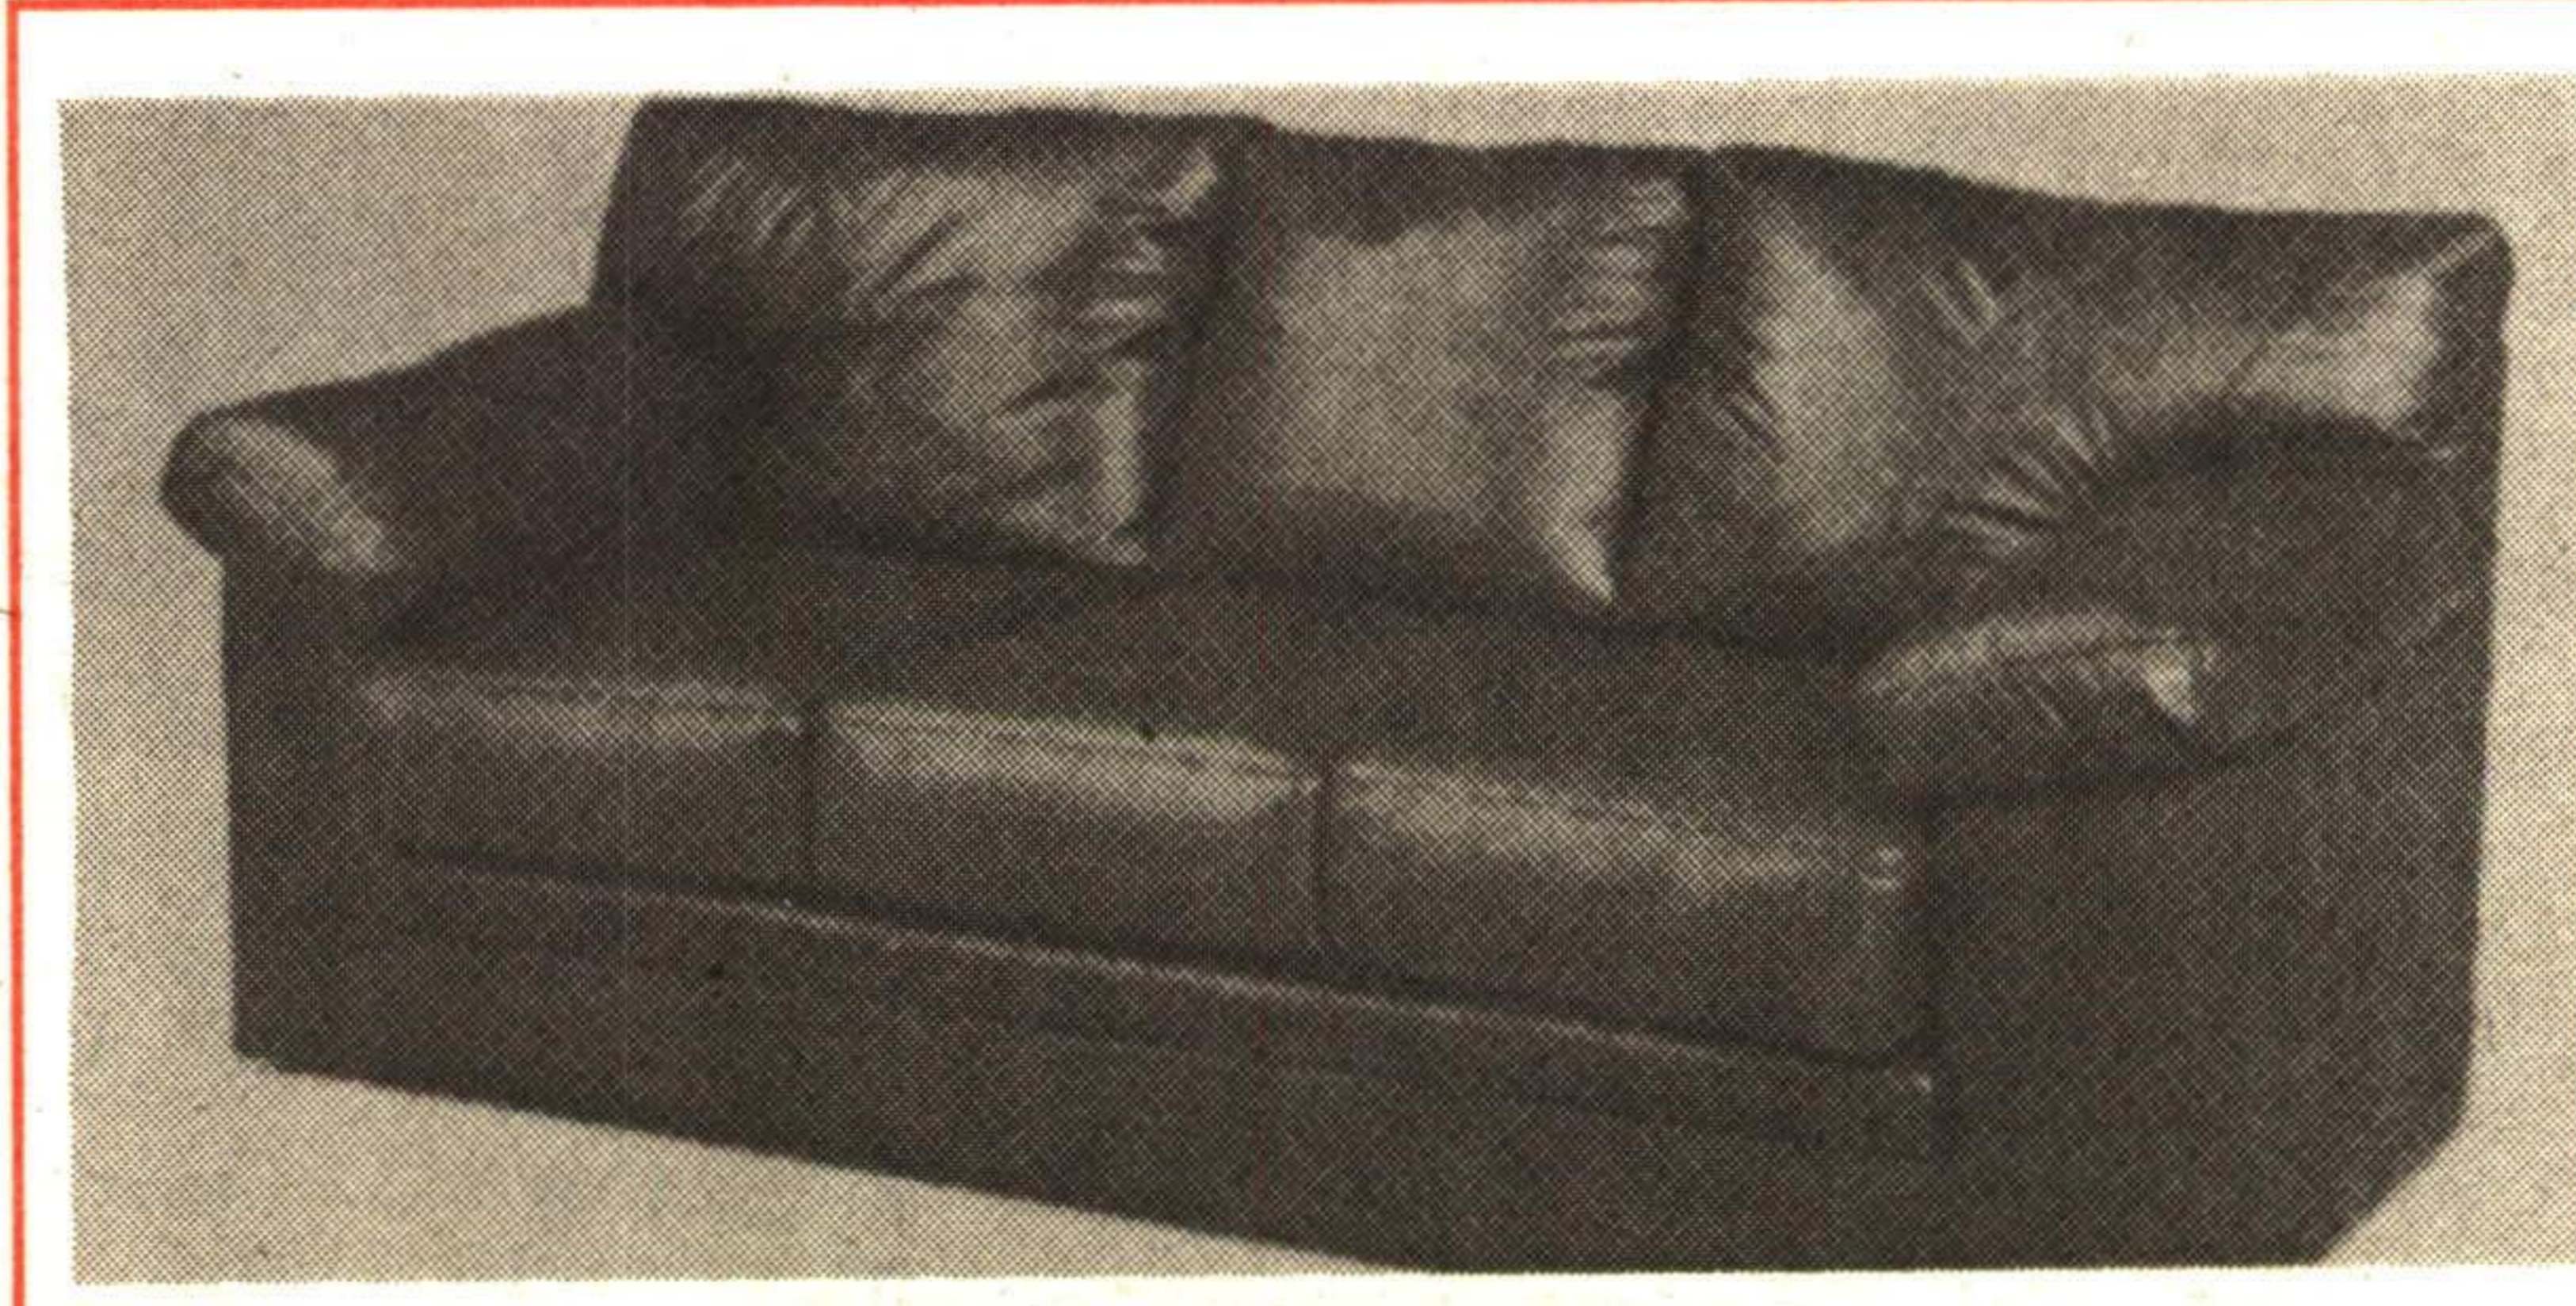

SOFA, LOVESEAT AND FREE CHAIR

WAS
\$4297

NOW **\$2798**

BUY IN-STOCK SOFA & LOVESEAT ... GET MATCHING CHAIR FREE!

The **luxurious** comfort of this top grain suite is accented by its traditional design. It features top grain leather throughout as well as hardwood frame and no-sag springs.

SOFA, LOVESEAT AND FREE CHAIR

WAS
\$4297

NOW **\$2698**

BUY IN-STOCK SOFA & LOVESEAT ... GET MATCHING CHAIR FREE!

The **ultimate** in relaxation. Put your feet up and recline with this top grain motion set. It features two full recliners in the sofa as well as two in the loveseat.

SOFA, LOVESEAT AND FREE CHAIR

WAS
\$5697

NOW **\$3898**

BUY IN-STOCK SOFA & LOVESEAT ... GET MATCHING CHAIR FREE!

This top grain suite features high density foam cushions, solid hardwood frame and no-sag springs.

SOFA, LOVESEAT AND FREE CHAIR

WAS
\$5397

NOW **\$3498**

DOOR CRASHER
TOP GRAIN LEATHER

SOFA &
LOVESEAT.
Reg. \$2598

\$1399

TOP GRAIN
LEATHER OTTOMANS

(Fully Covered)
Reg. \$388