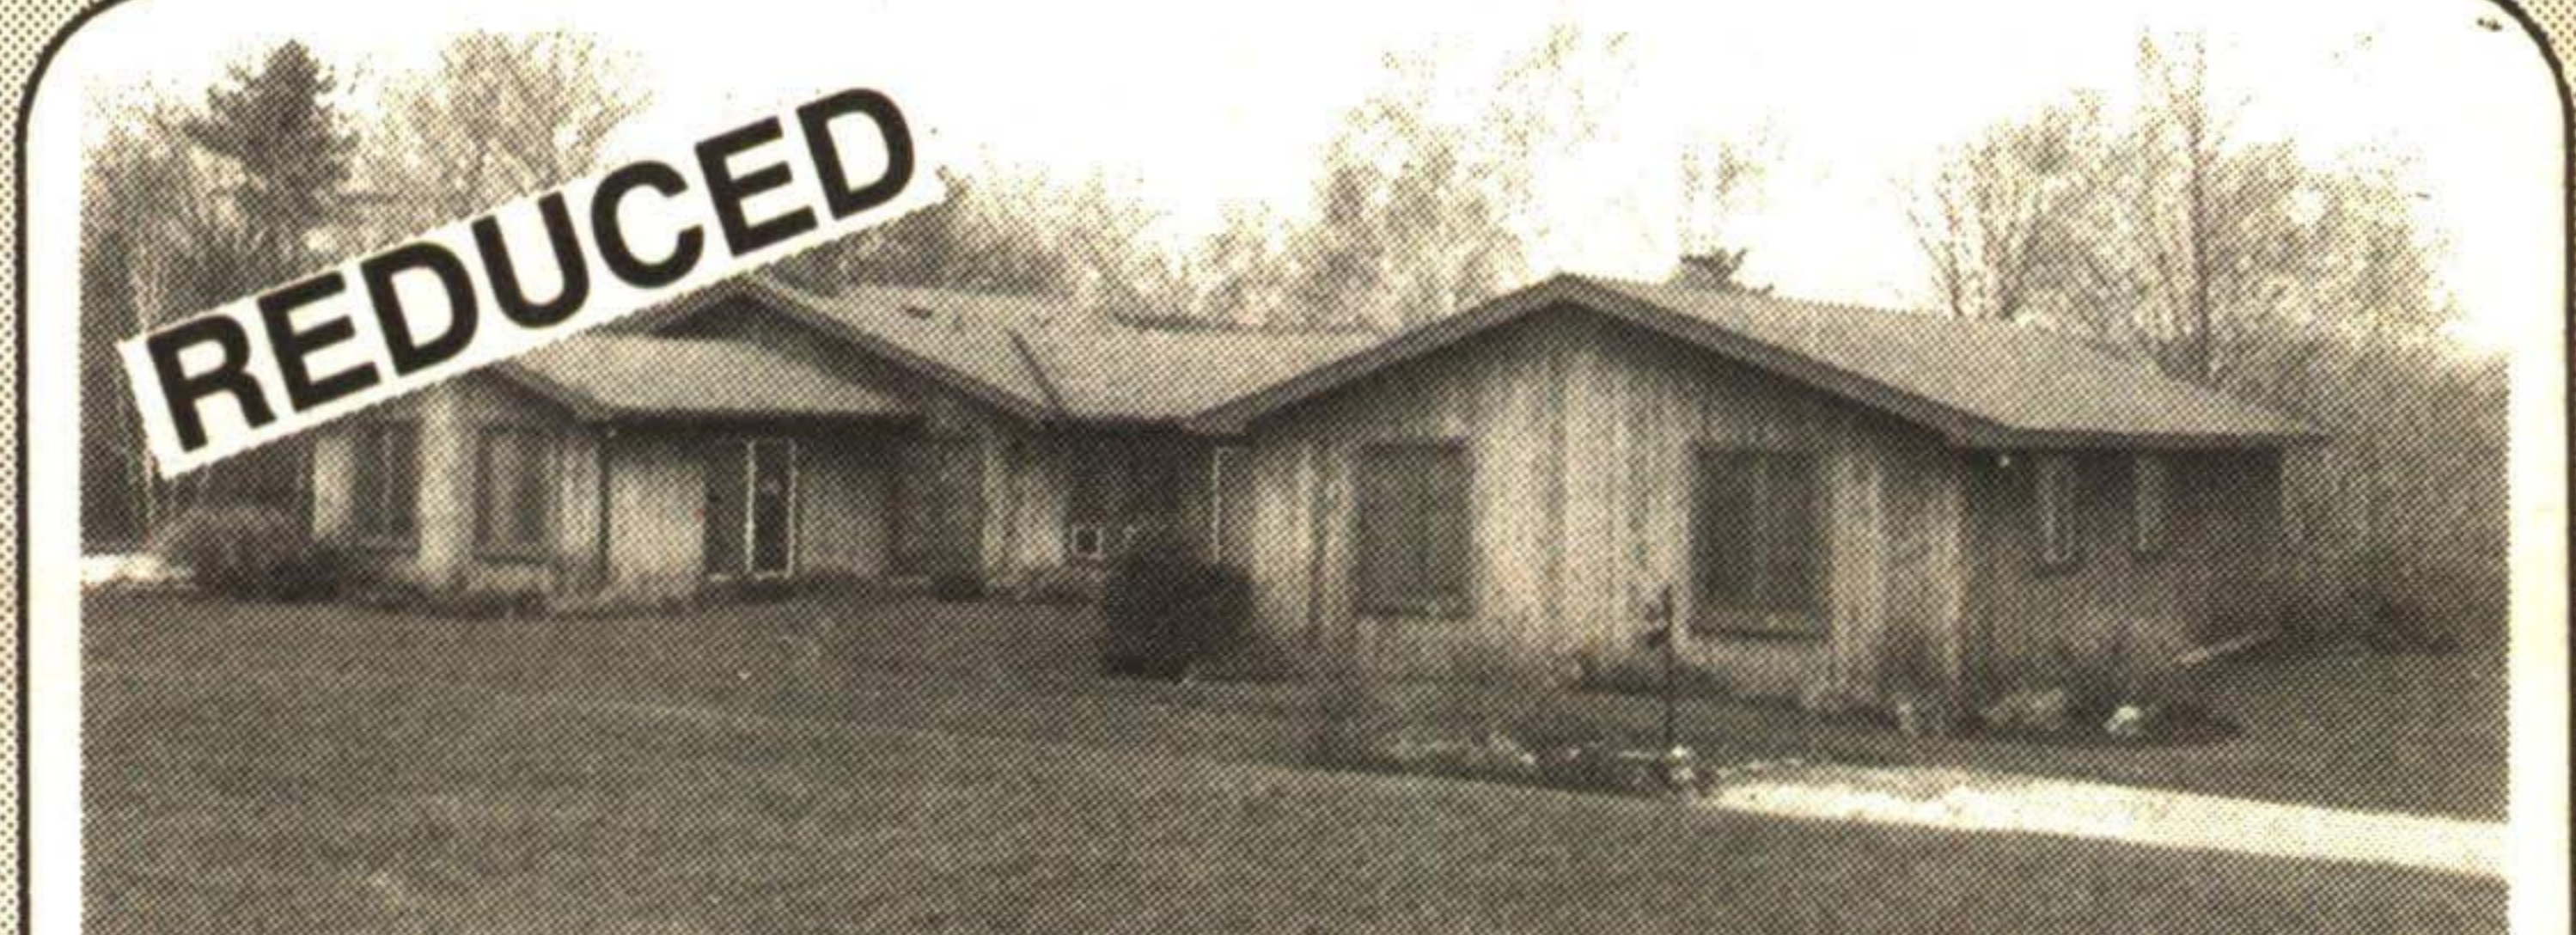

SPECTACULAR PROPERTY - LOVELY HOUSE

What more could you want? This 4 bedroom bungalow has cathedral ceilings, spacious rooms, fireplaces in L.R. and D.R., lots of walkouts, huge deck and swimming pool. The property is spectacular and has Bruce Trail potential. Hurry now before it's gone. $399,000. Call Kathy Ellis*. 0054