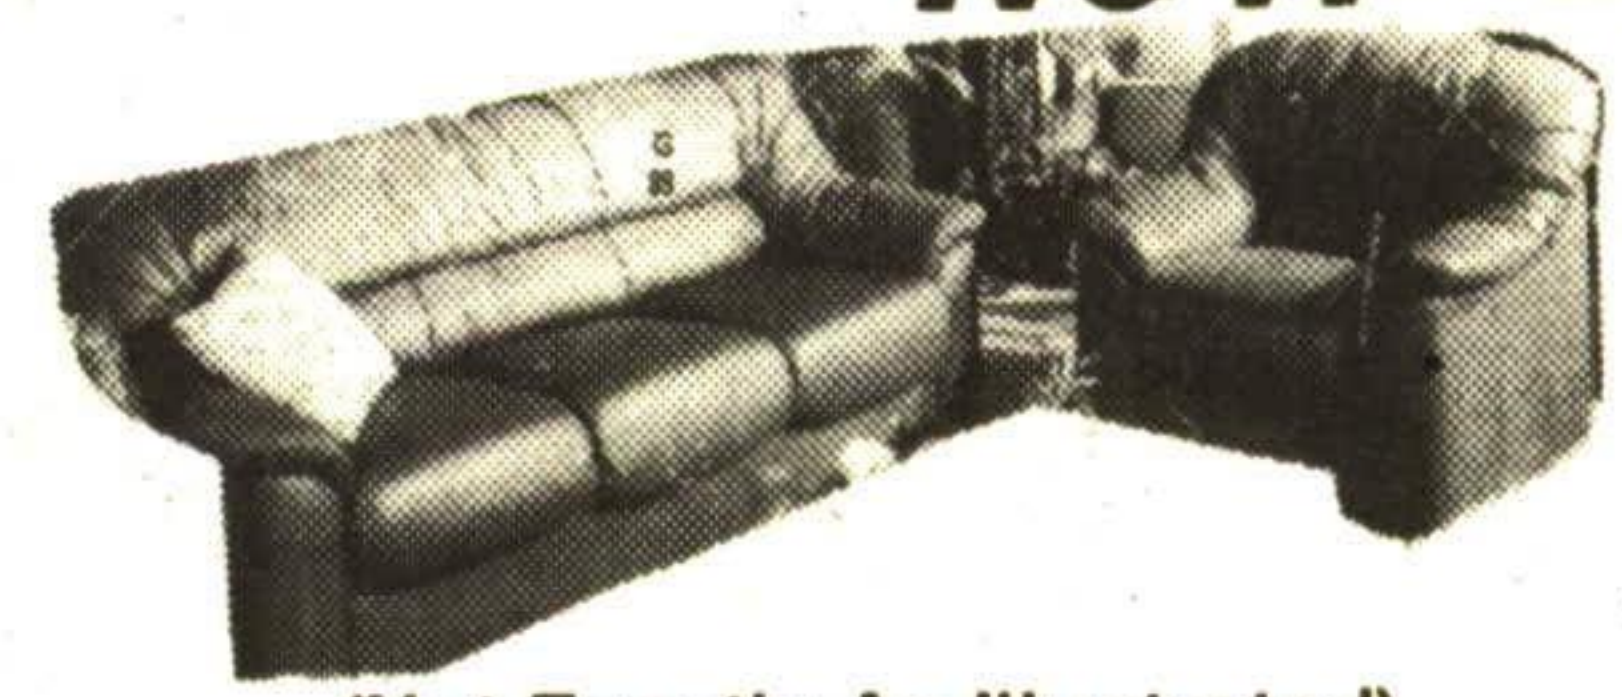

LEATHER SOFA & CHAIR

Beige Color

Reg. $849.00

SOFA (8 ONLY) **NOW $544⁴⁴**
Reg. $500.00
CHAIR (10 ONLY) **NOW $244⁴⁴**

(Not Exactly As Illustrated)

FURNITURE FEATURE!! Extra-Special Deal

SOFA Reg. $799.99 **NOW $288.88** 16 ONLY
LOVESEAT Reg. $699.99 **NOW $188.88** 10 ONLY
CHAIR Reg. $549.99 **NOW $144.88** 20 ONLY
SOFA BED Reg. $999.99 **NOW $499.99** 6 ONLY