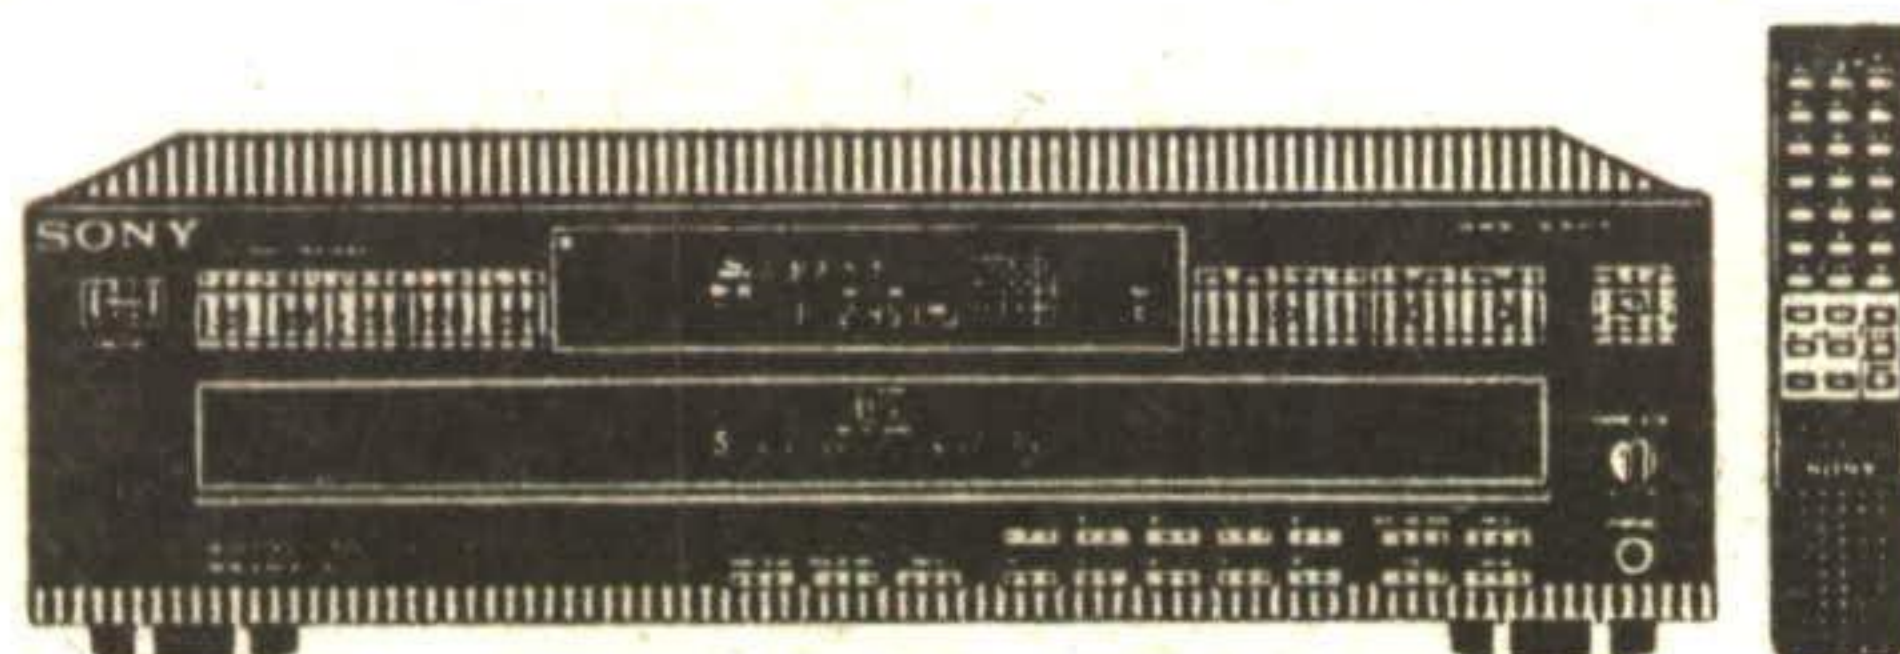

- 5 Disc Multi CD/Remote
- Direct Track Access
- Custom Edit

Regular Price \$349.95

\$288⁸⁸

SONY. TC-W32

- Double Cassette
- Dolby B/C
- Dual Record Meters

\$238⁸⁸

The Stereo Shoppe

GEORGETOWN MARKETPLACE
280 GUELPH ST. 873-8555