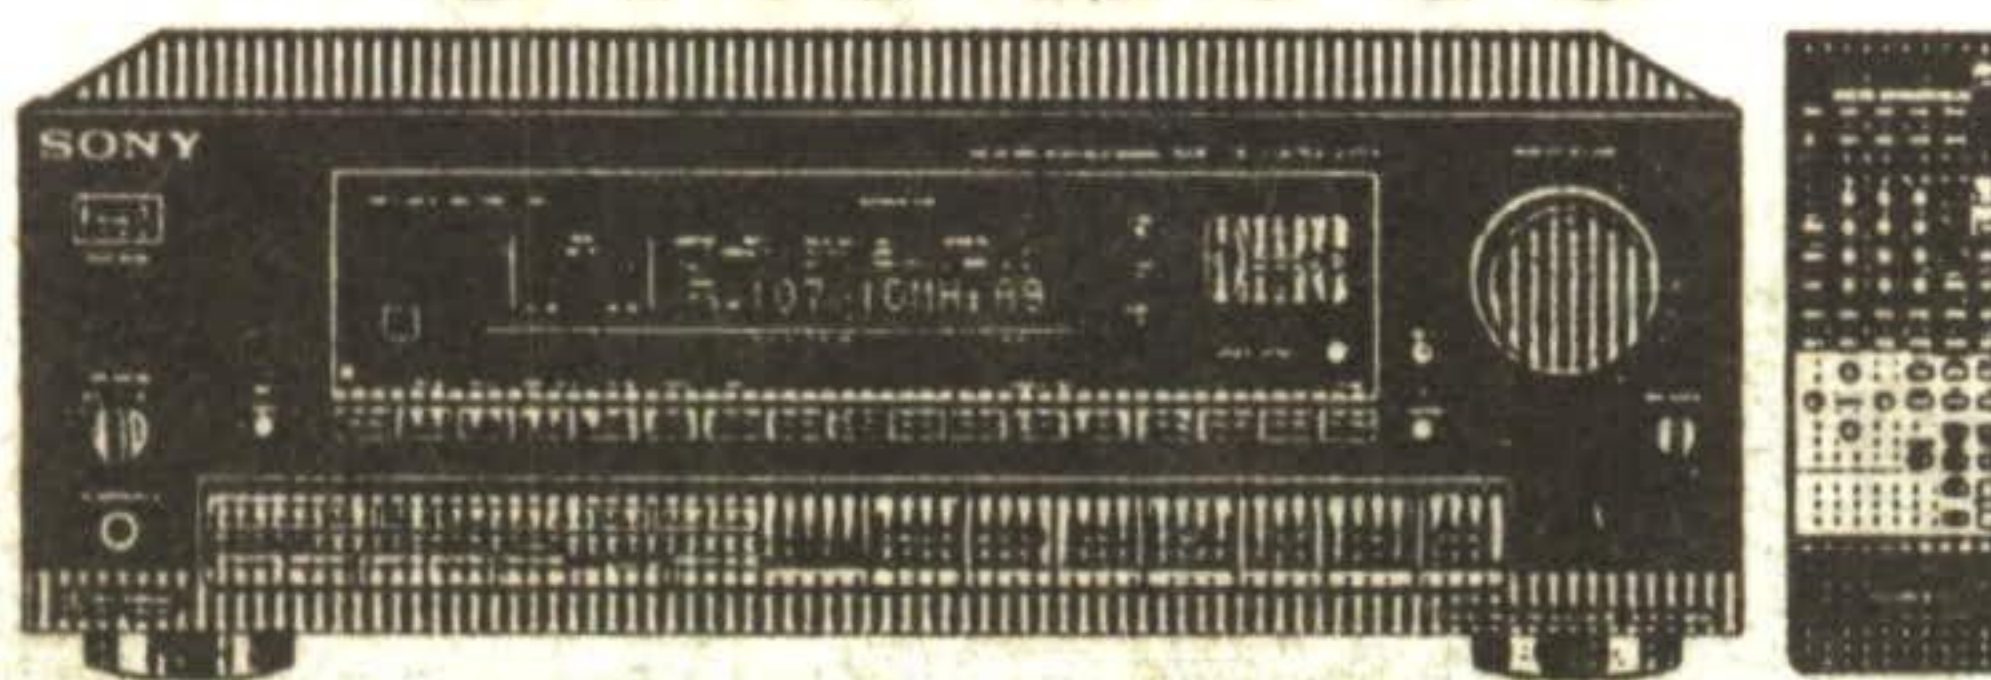

NO TAX
ON ANY
SONY TAPE PURCHASE
WITH THIS COUPON

SONY. STR-D990

PRO-LOGIC

- 250 Watts RMS Power
- 7 Soundfield Modes
- Audio/Video Remote Commander that works all Sony Products

Regular Price \$599.95

\$498⁸⁸

SONY. STR-D790

PRO-LOGIC

- 200 Watts RMS Power
- 30 Preset AM/FM Tuner
- Audio/Video Remote Commander

Regular Price \$499.95

\$448⁸⁸

SONY. STR-D390

- 100 Watts RMS Power
- Surround Sound
- Built-in AM/FM Tuner
- Remote Commander