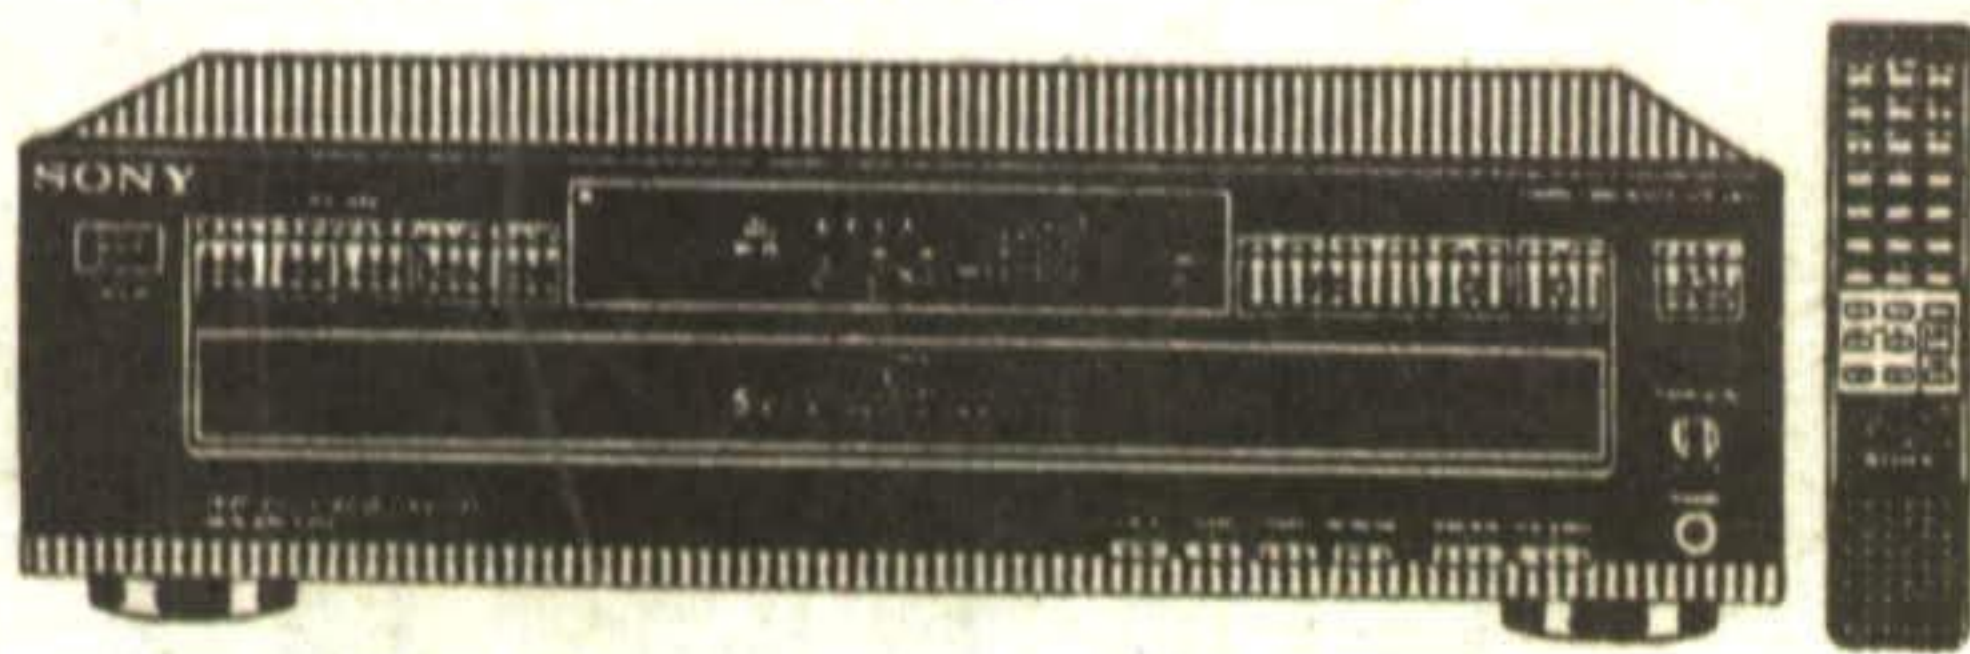

SONY. CDP-C225