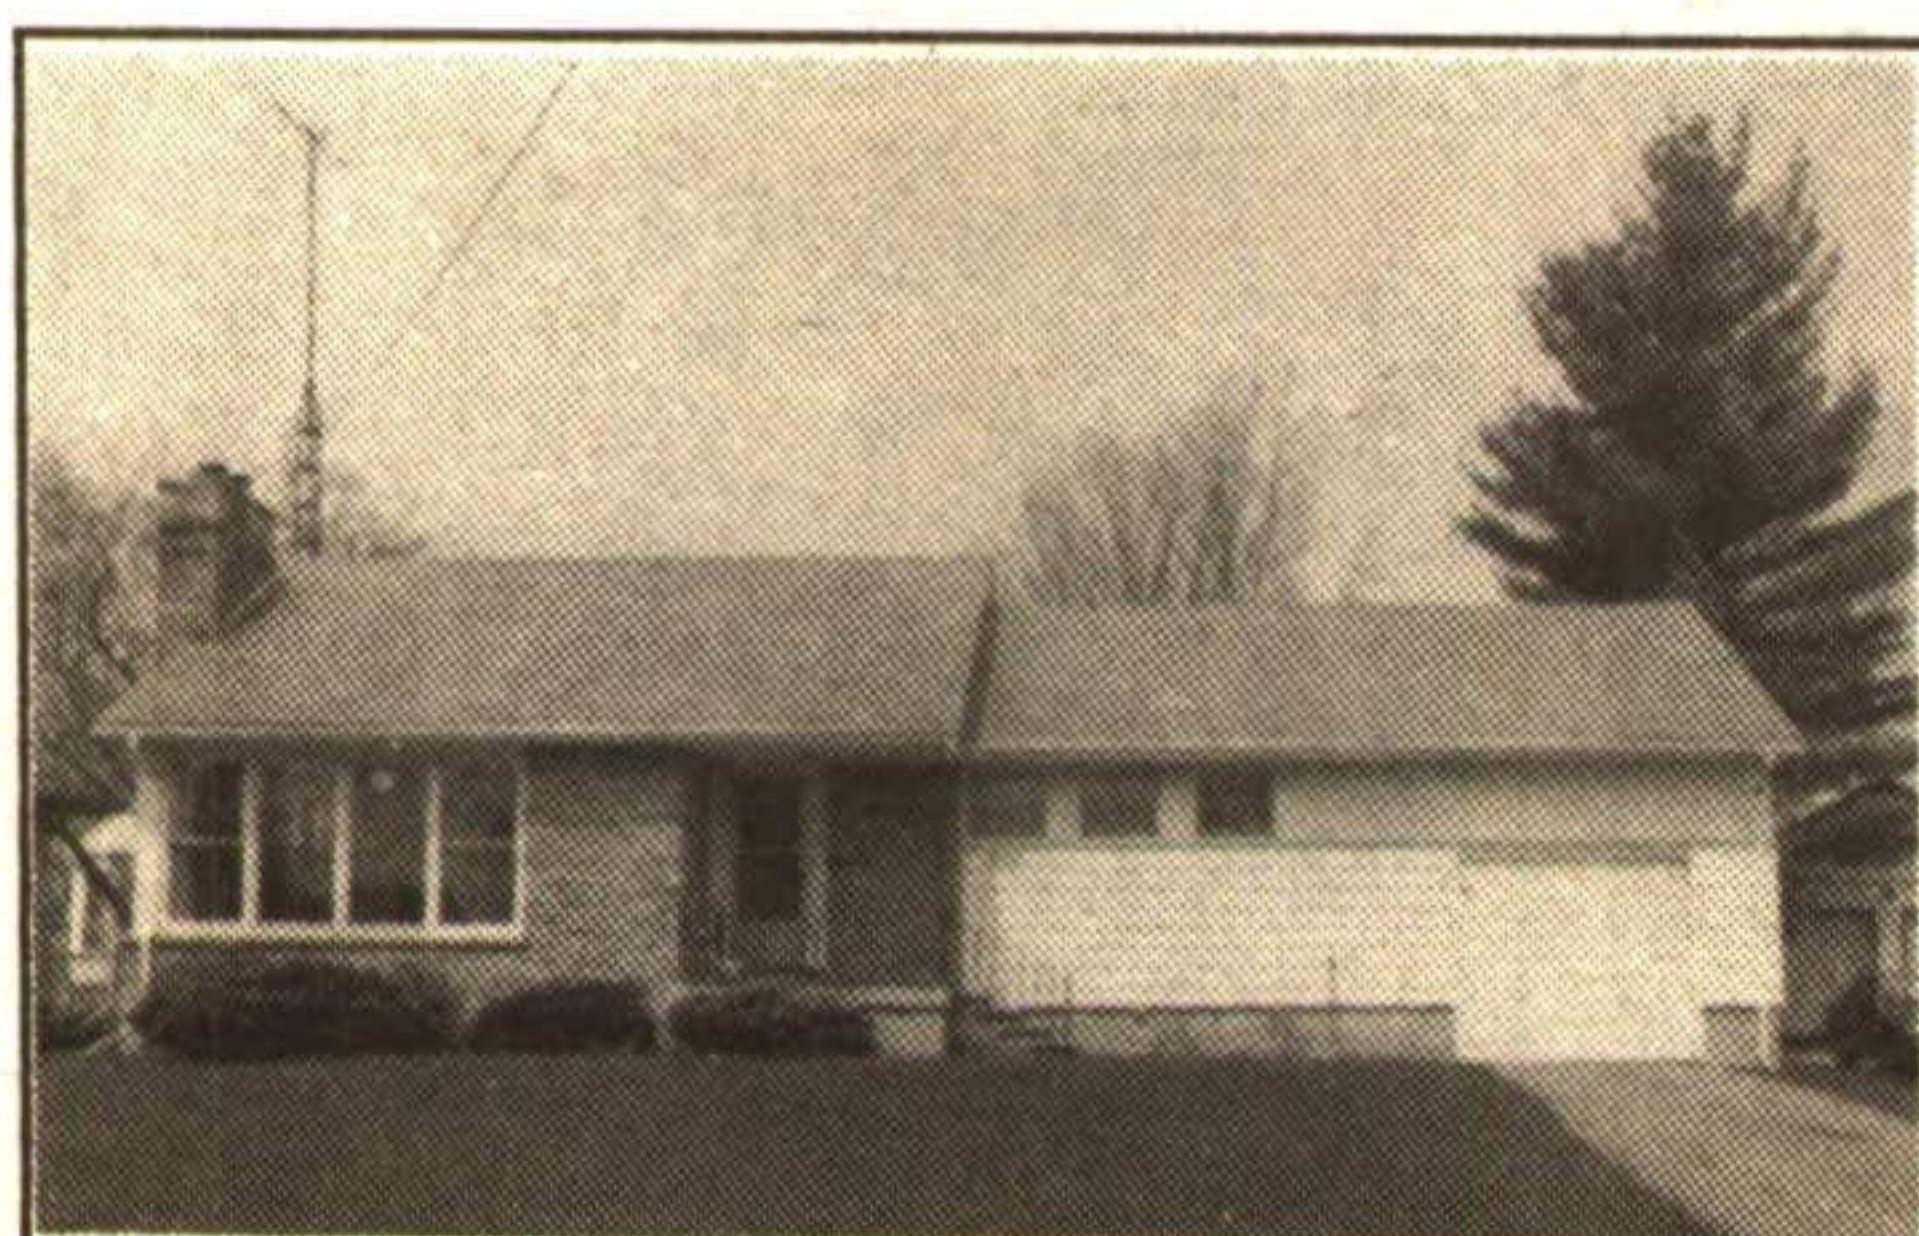

GORGEOUS PARK LOCATION

Custom built bungalow priced to sell. Hardwood floors throughout. Walk to downtown. Bright lovely eat-in kitchen.
RM094-93

Donna Rae* 877-5211