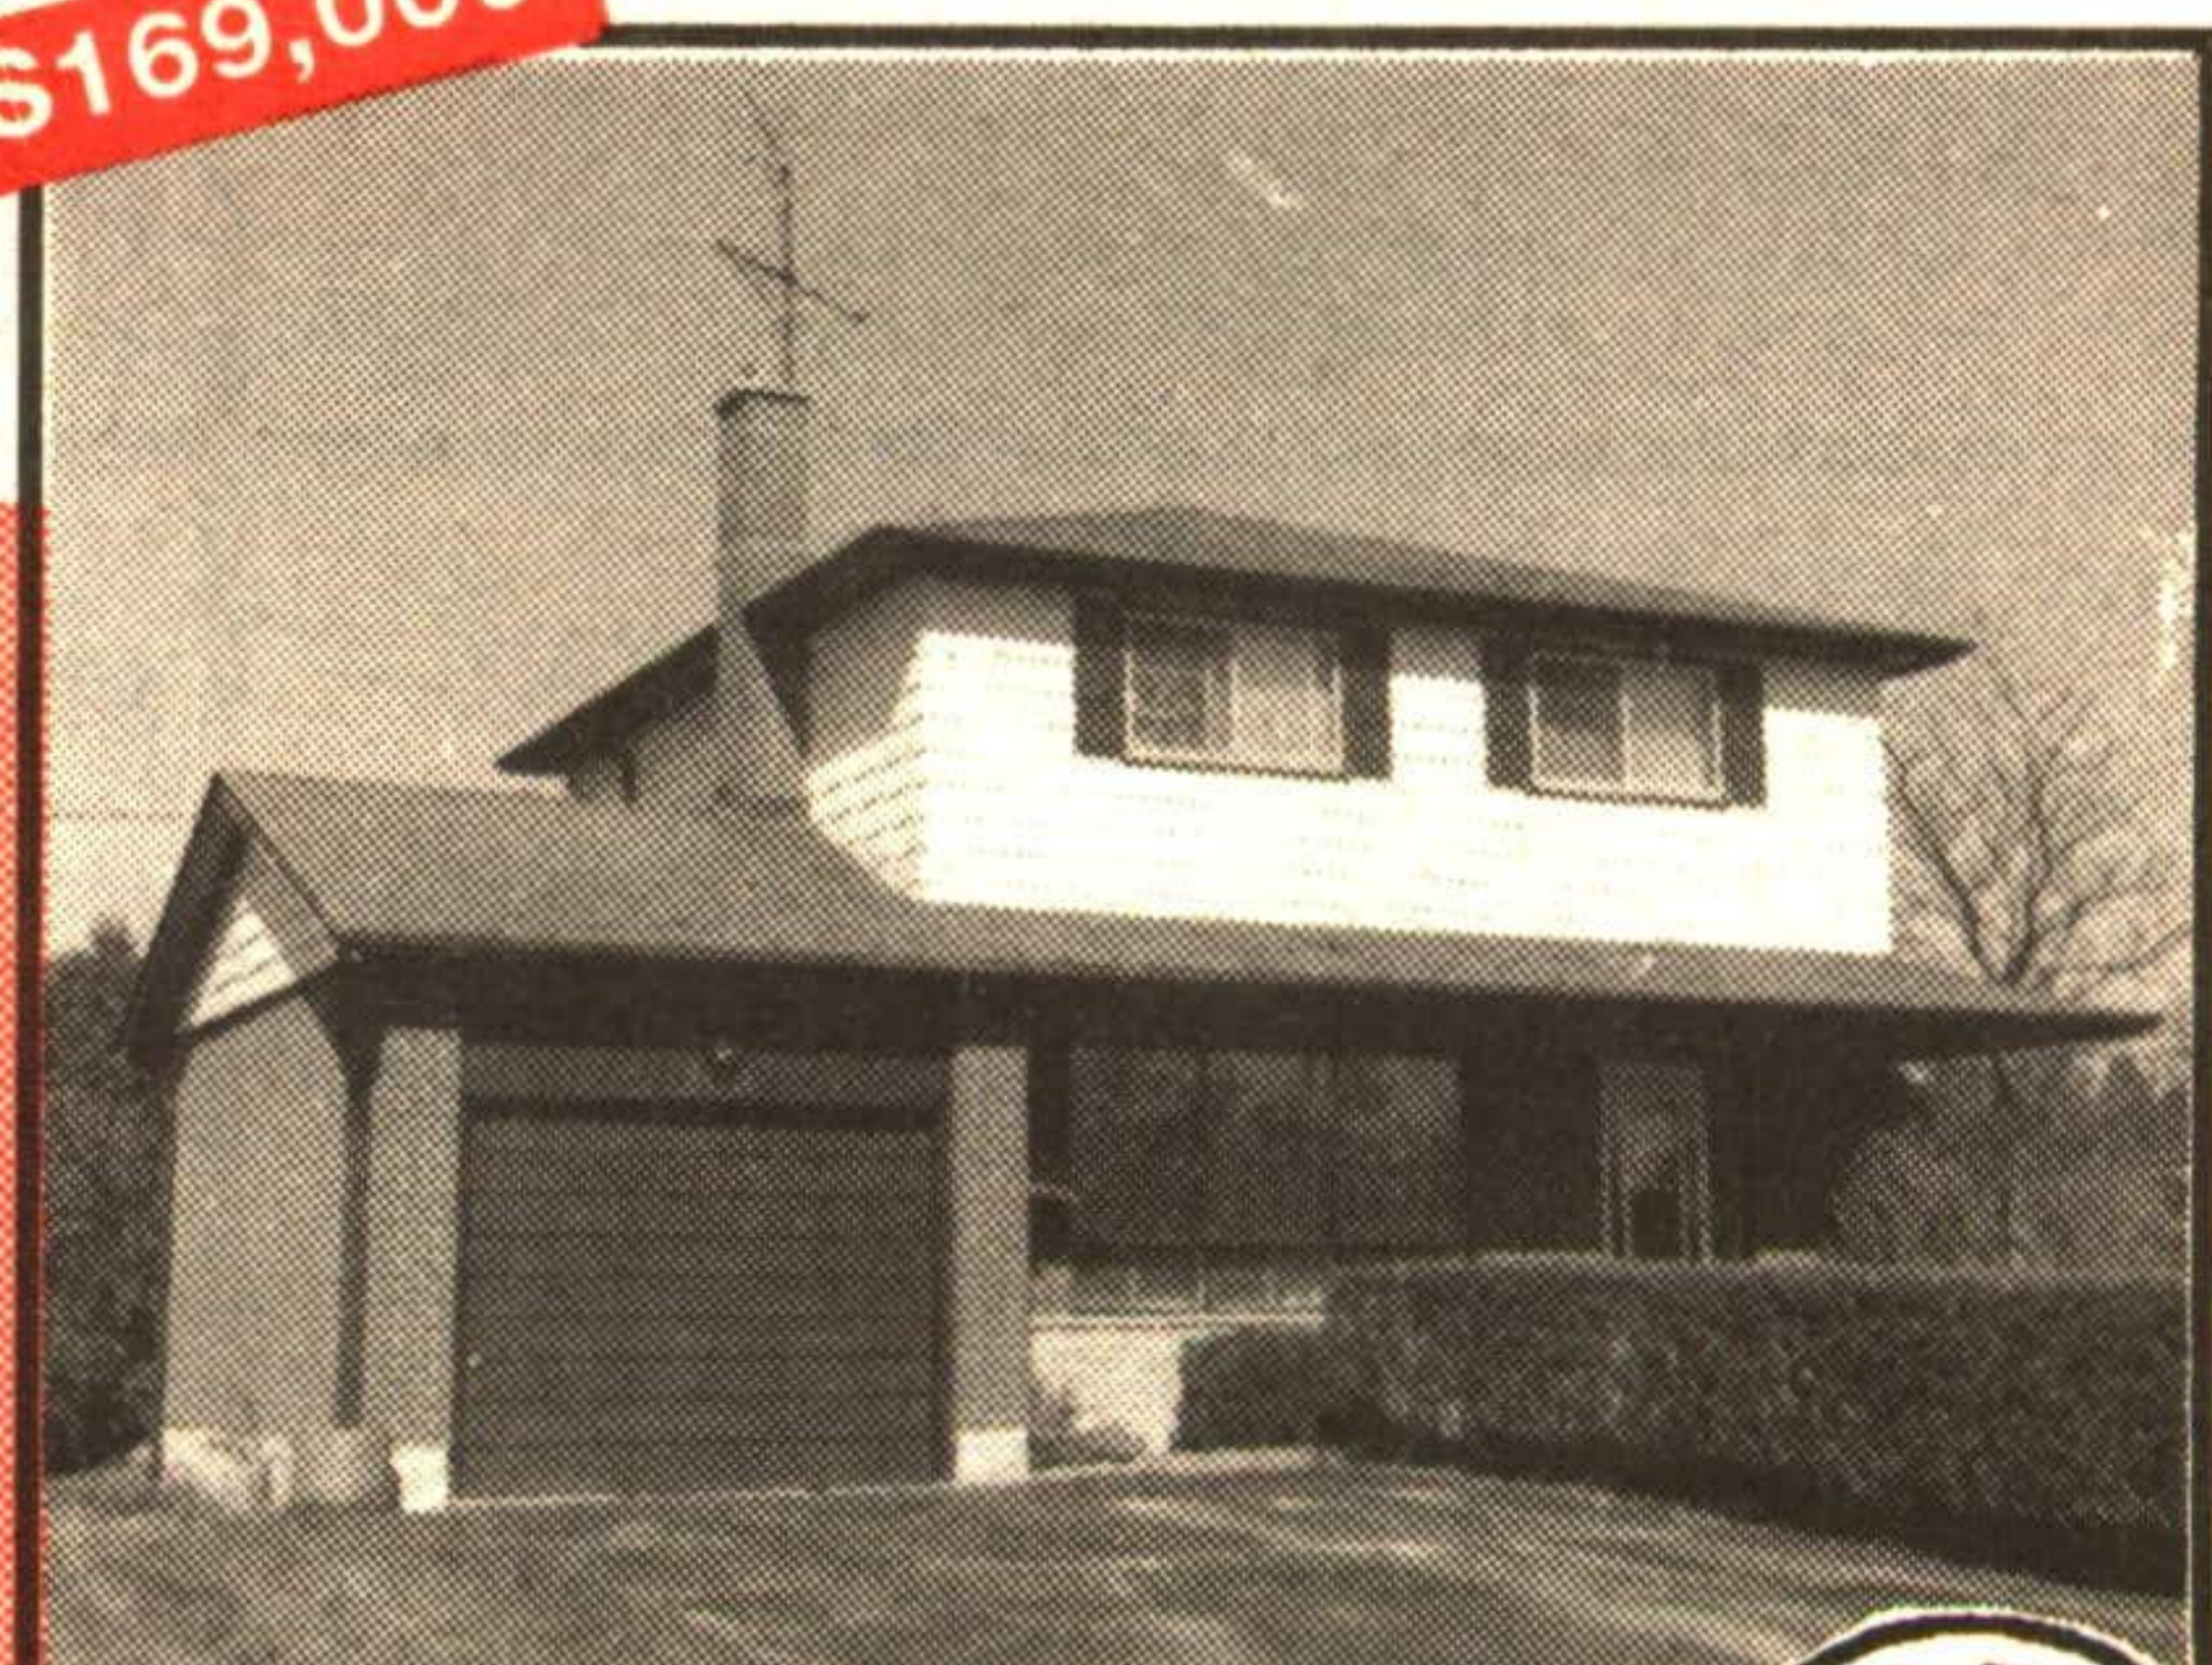

Georgetown's Only Real Estate
Info Line. For detailed
descriptions of these properties,
call our 24 hour automated
INFO LINE at 873-6727

\$116,900

KINGSMILL DUFFIELD
Open concept plan - 2 levels of living area. 1-43

\$126,900

KINGSMILL JUBILEE
3 levels of living area - private driveway & garage. 1-44

\$137,500

KINGSMILL MULBERRY
Reduced To Sell - Call Today 1-49

\$139,900

\$154,900

SANDS - ROUSEAU
Fabulous views, hardwood floors, popular "06" model. 1-48

\$169,000

LAKEVIEW - ACTON
Family home - 3 bedrooms - fireplace. 1-50

\$186,000

GREENFIELD
4 bedrooms, fireplace, on a quiet crescent. 1-41

\$189,900

FLAMINGO
4 bedroom sidesplit, big yard, beautiful family room. 1-51

\$254,900

CHARMING VICTORIAN
Beautiful landscaped yard, legal duplex. 1-45

Dean Jackson*

ROYAL LEPAGE

Steve Honsinger*

877-0173