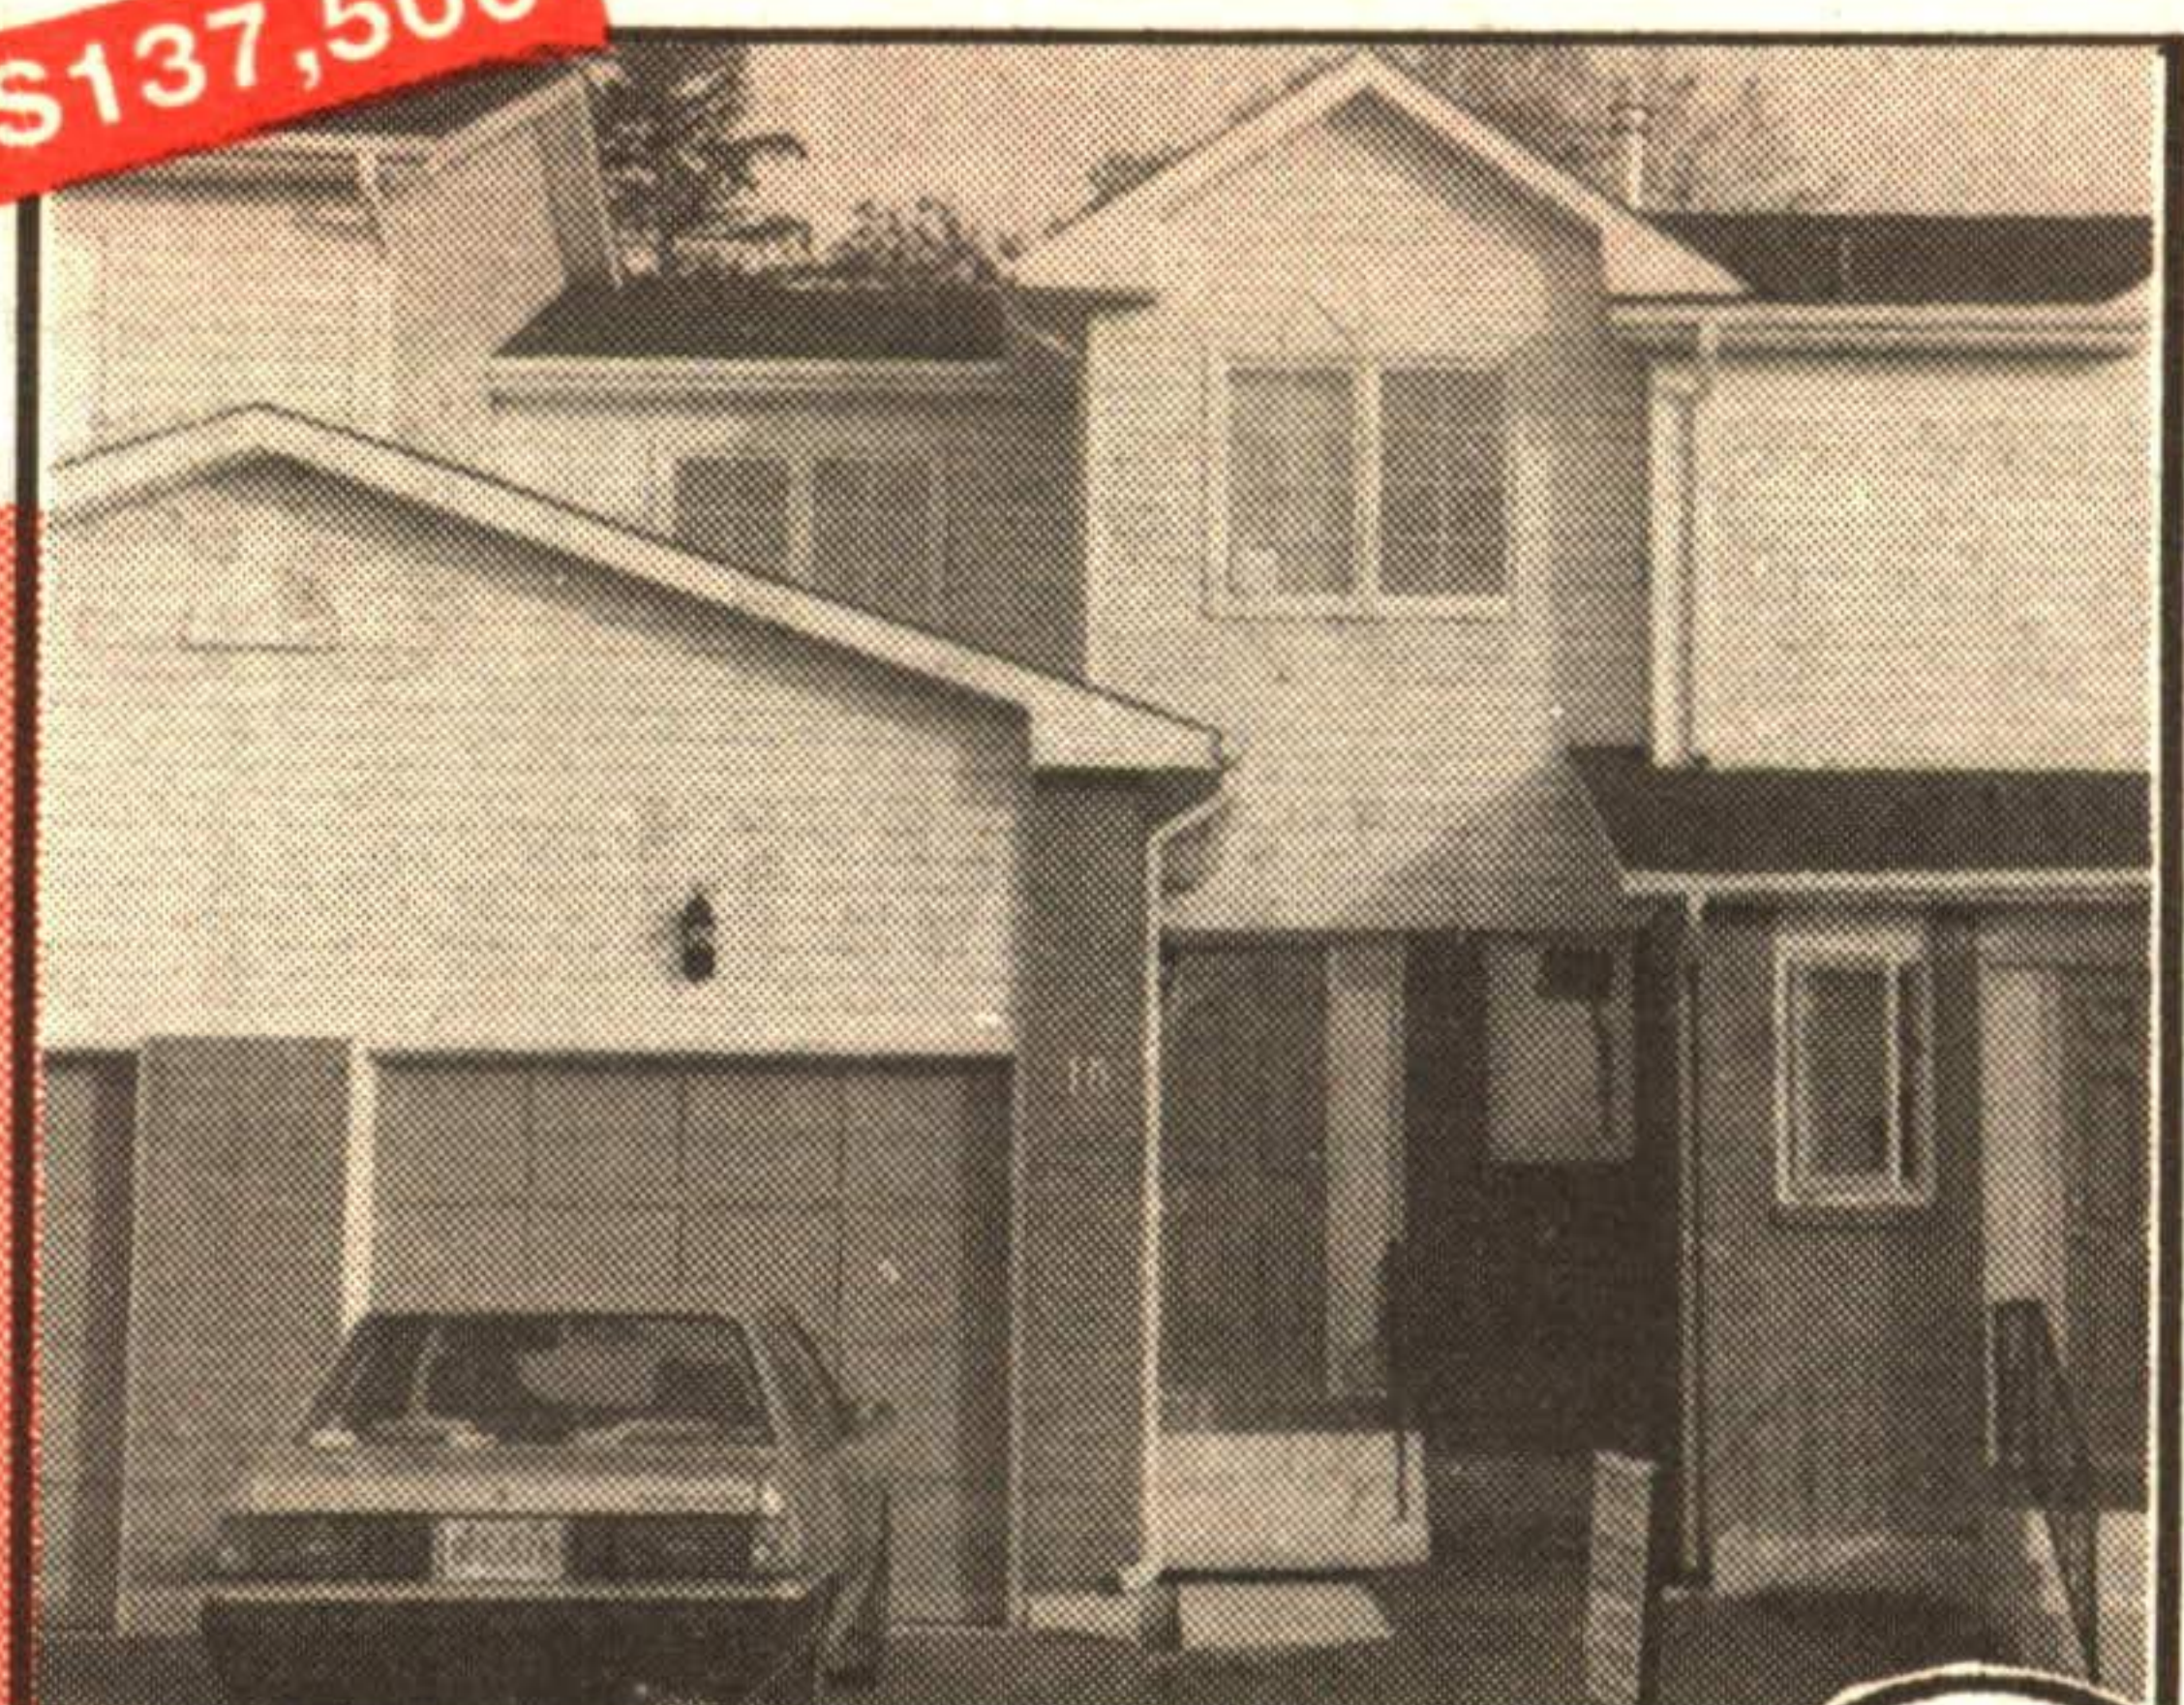

Georgetown's Only Real Estate
Info Line. For detailed
descriptions of these properties,
call our 24 hour automated
INFO LINE at 873-6727

\$116,900

KINGSMILL DUFFIELD
Open concept plan - 2 levels of living area. 1-43

\$126,900

KINGSMILL JUBILEE
3 levels of living area - private driveway & garage. 1-44

\$137,500

KINGSMILL MULBERRY
Reduced To Sell - Call Today 1-49

\$139,900

\$154,900

SANDS - ROUSEAU
Fabulous views, hardwood floors, popular "06" model. 1-48

\$169,000

LAKEVIEW - ACTON
Family home - 3 bedrooms - fireplace. 1-50

\$186,000

GREENFIELD
4 bedrooms, fireplace, on a quiet crescent. 1-41

\$189,900

FLAMINGO
4 bedroom sidesplit, big yard, beautiful family room. 1-51

\$254,900

CHARMING VICTORIAN
Beautiful landscaped yard, legal duplex. 1-45

Dean Jackson*

ROYAL LEPAGE

Steve Honsinger*

877-0173