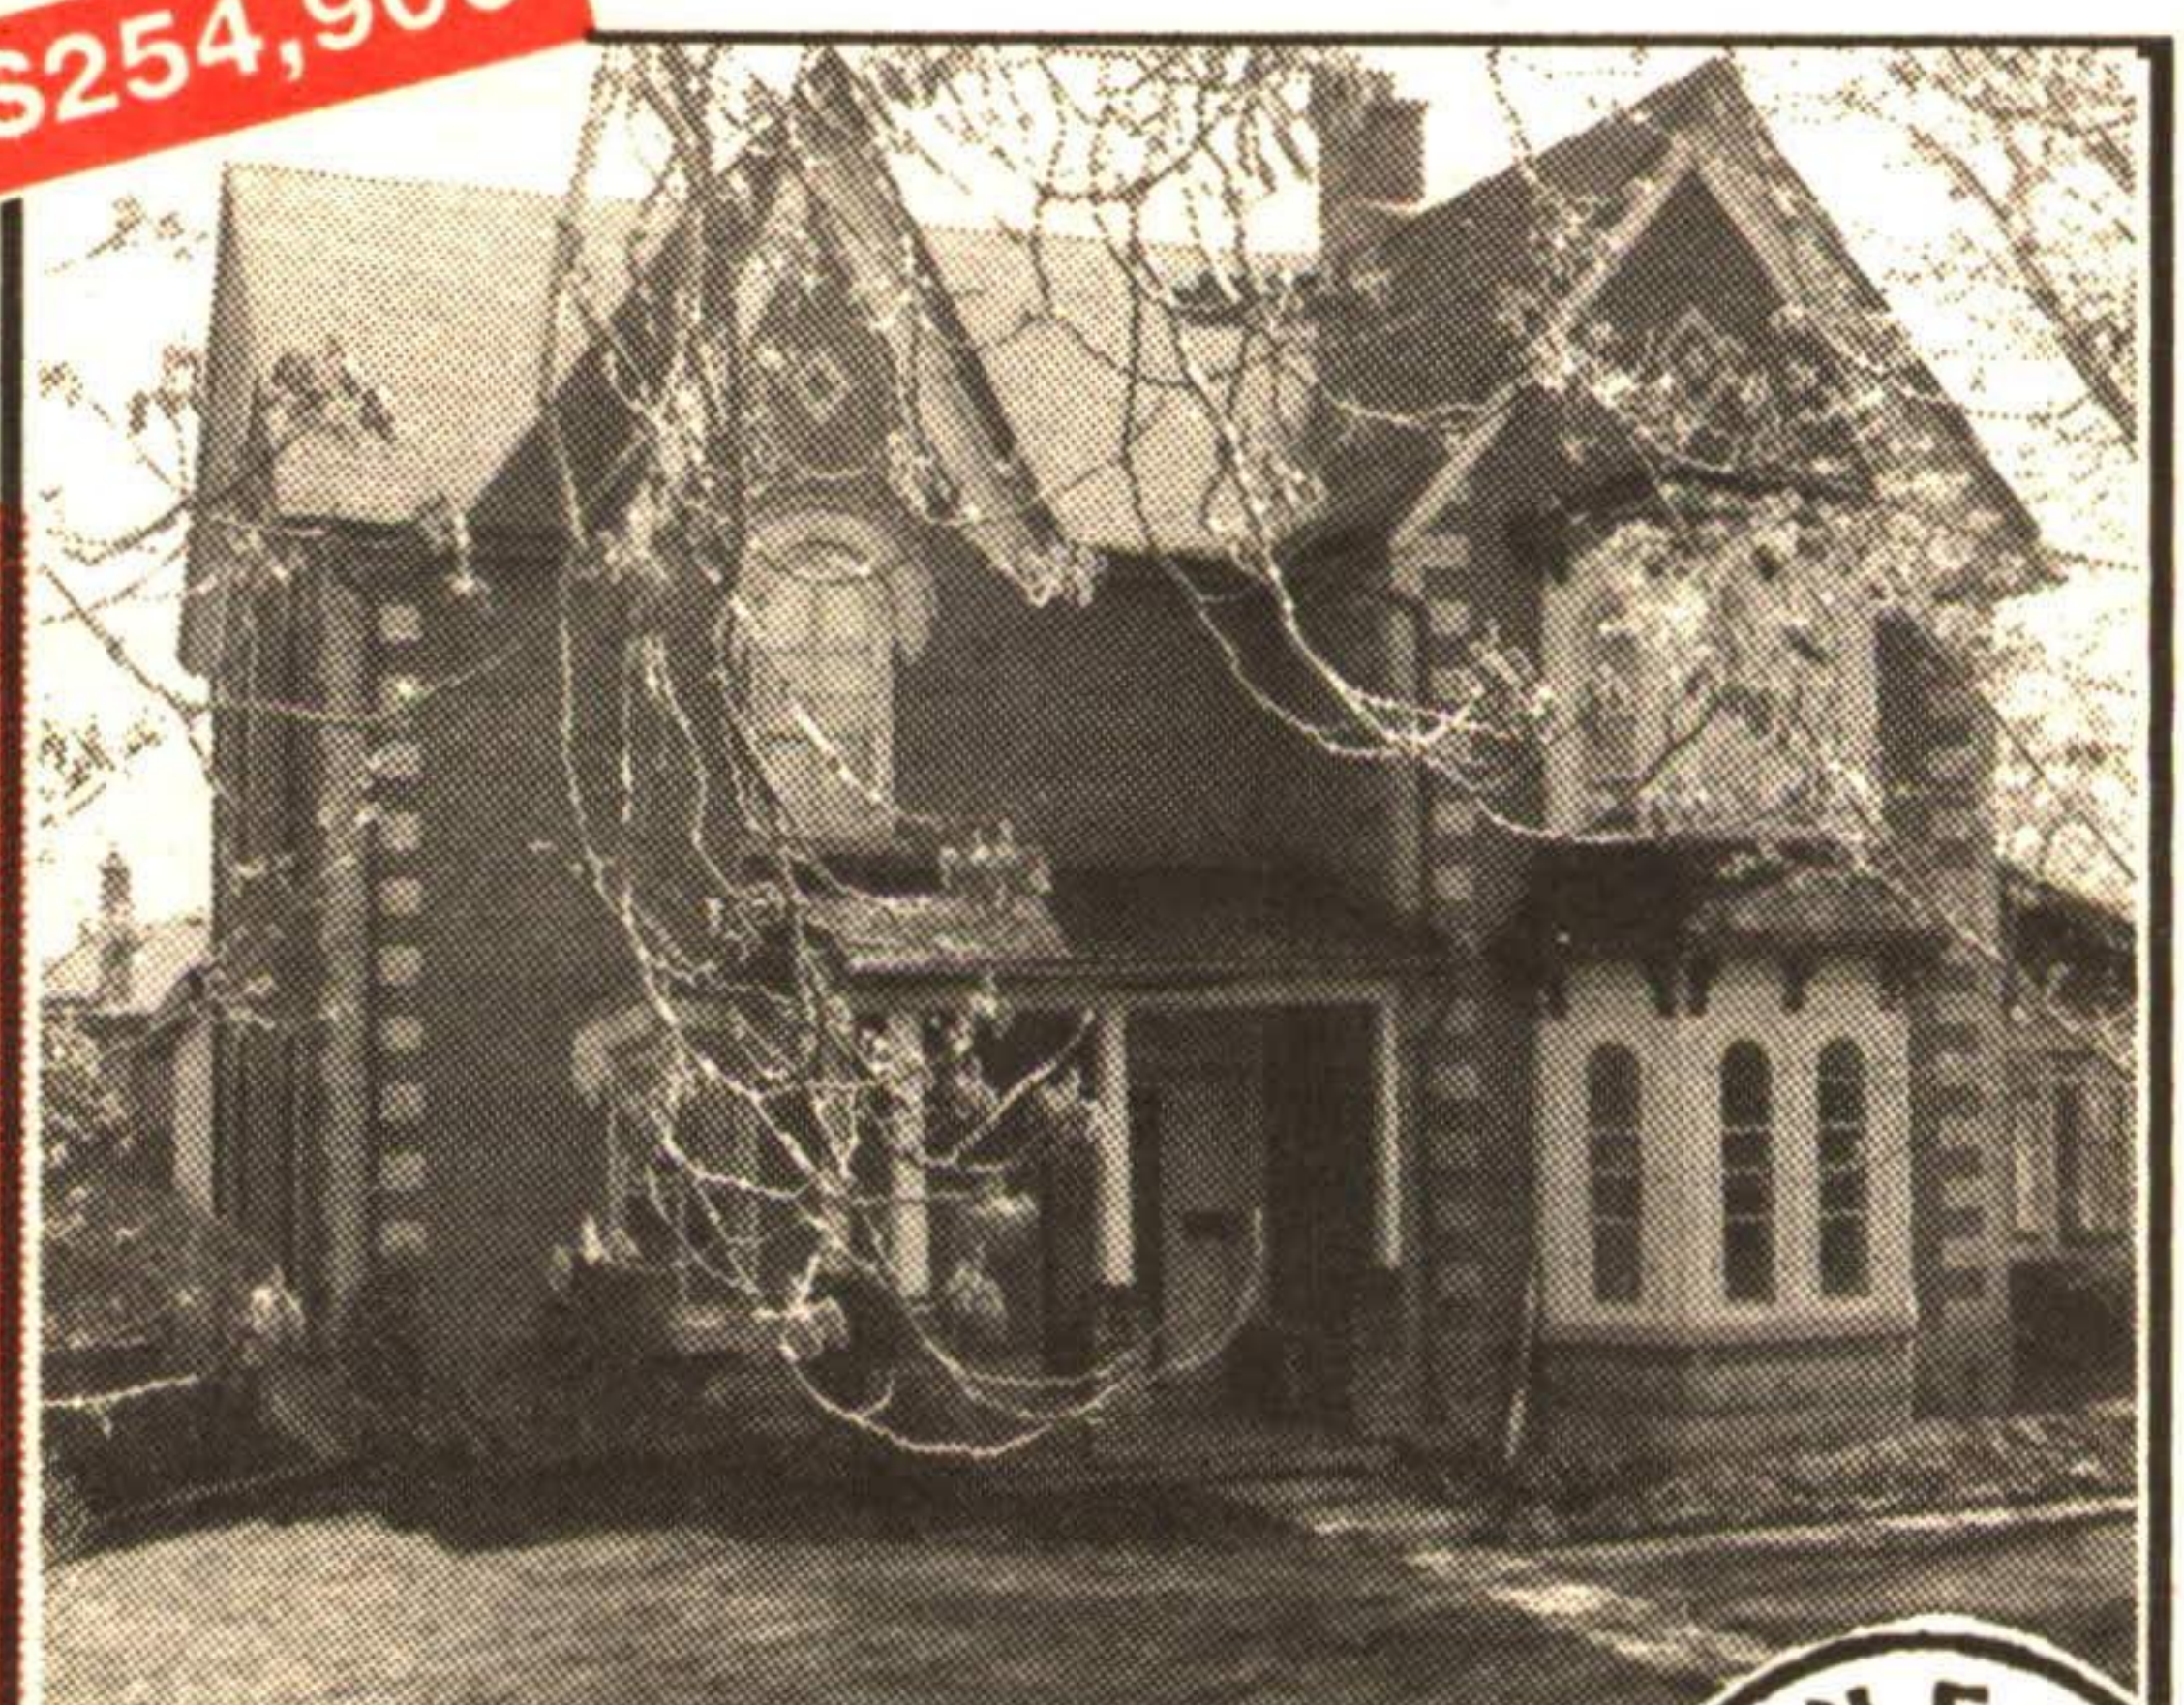

CHARMING VICTORIAN
Beautiful landscaped yard, legal duplex. 1-45