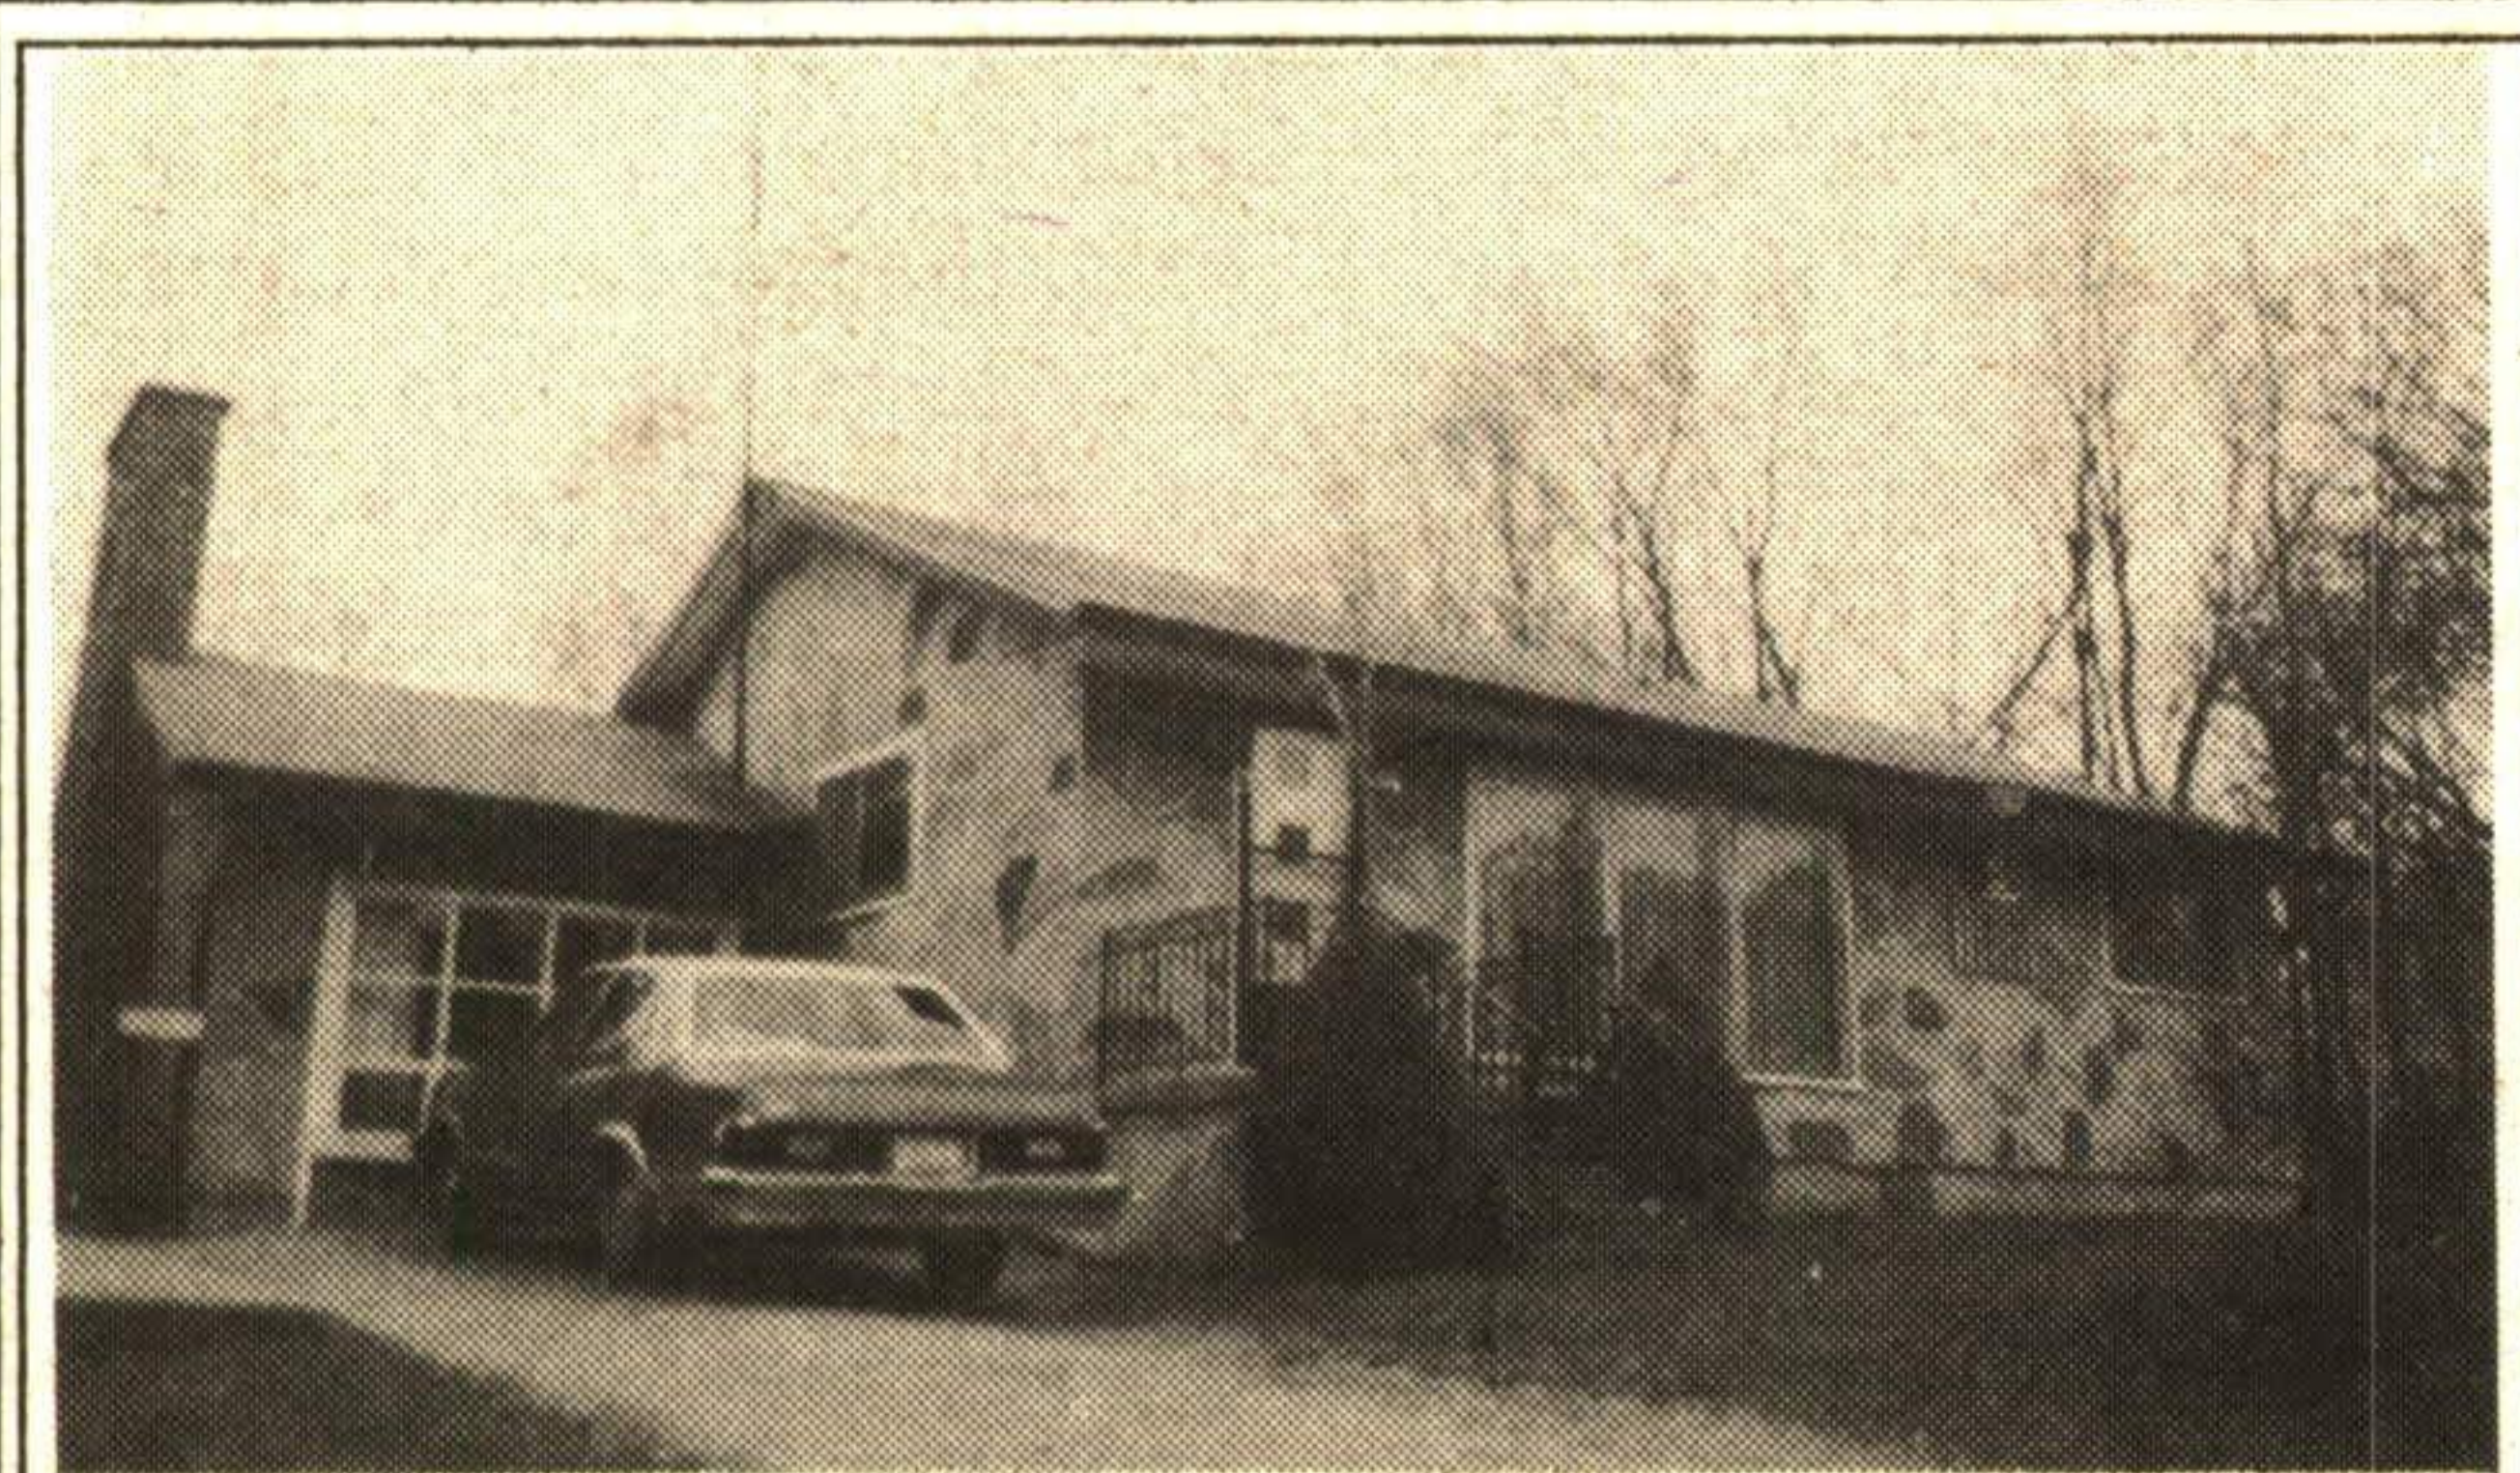

ANOTHER **ROYAL LEPAGE** ADVANTAGE
877-0173 **ROYAL LEPAGE** Tor. **874-3068**

Royal LePage Real Estate Services Ltd., Realtor *Sales Rep.

COUNTRY LIVING ON 3/4 ACRE FOR ONLY \$173,900
 3 bedroom stone bungalow with sunken family room, fireplace, hardwood floors, country kitchen and 2 level barn/garage (approximately 900 sq. ft. per level). Convenient to Acton, Guelph, Milton and Georgetown. 4-68
Call Marilyn Champ*

\$369,500 10 ACRE DREAM
 36' x 14' kitchen, 3 bedrooms, main floor family room, in-law suite, 2' x 6' wall, 52' x 44' barn. Artesian well. Shows 10+.
 9-70
Call Terry Black*

\$235,990 - GEORGETOWN
 Located in exclusive park area. Close to school, hospital, library, shopping. Includes all window coverings and electrical fixtures. Call today to see this bright spacious home. 13-10
Call Donna Robbins*

Presenting

16 Rosset Valley

NEW PRICE!

NEW PRICE!

\$174,900 !!

- Main floor family room with fireplace
- 2 1/2 baths
- Large master with ensuite and walk-in closet
- 3 bedrooms
- Completely finished basement
- Backing onto parkland

NEW COTTAGE COUNTRY \$17,500
 For this great lot located in a prime location off Lake Huron. Surrounded by brick homes. Community well, Call now and Get Started.
Donna Rae* 877-5211

VENDOR WANTS SOLD
 \$259,900 for this custom 2200 sq. ft. 2 storey home, main floor family room, main floor laundry, central air, central vac. Acre lot nicely treed. Fantastic neighbourhood, 4 bedrooms and finished basement. Call Now. RM280-92
Donna Rae* 877-5211