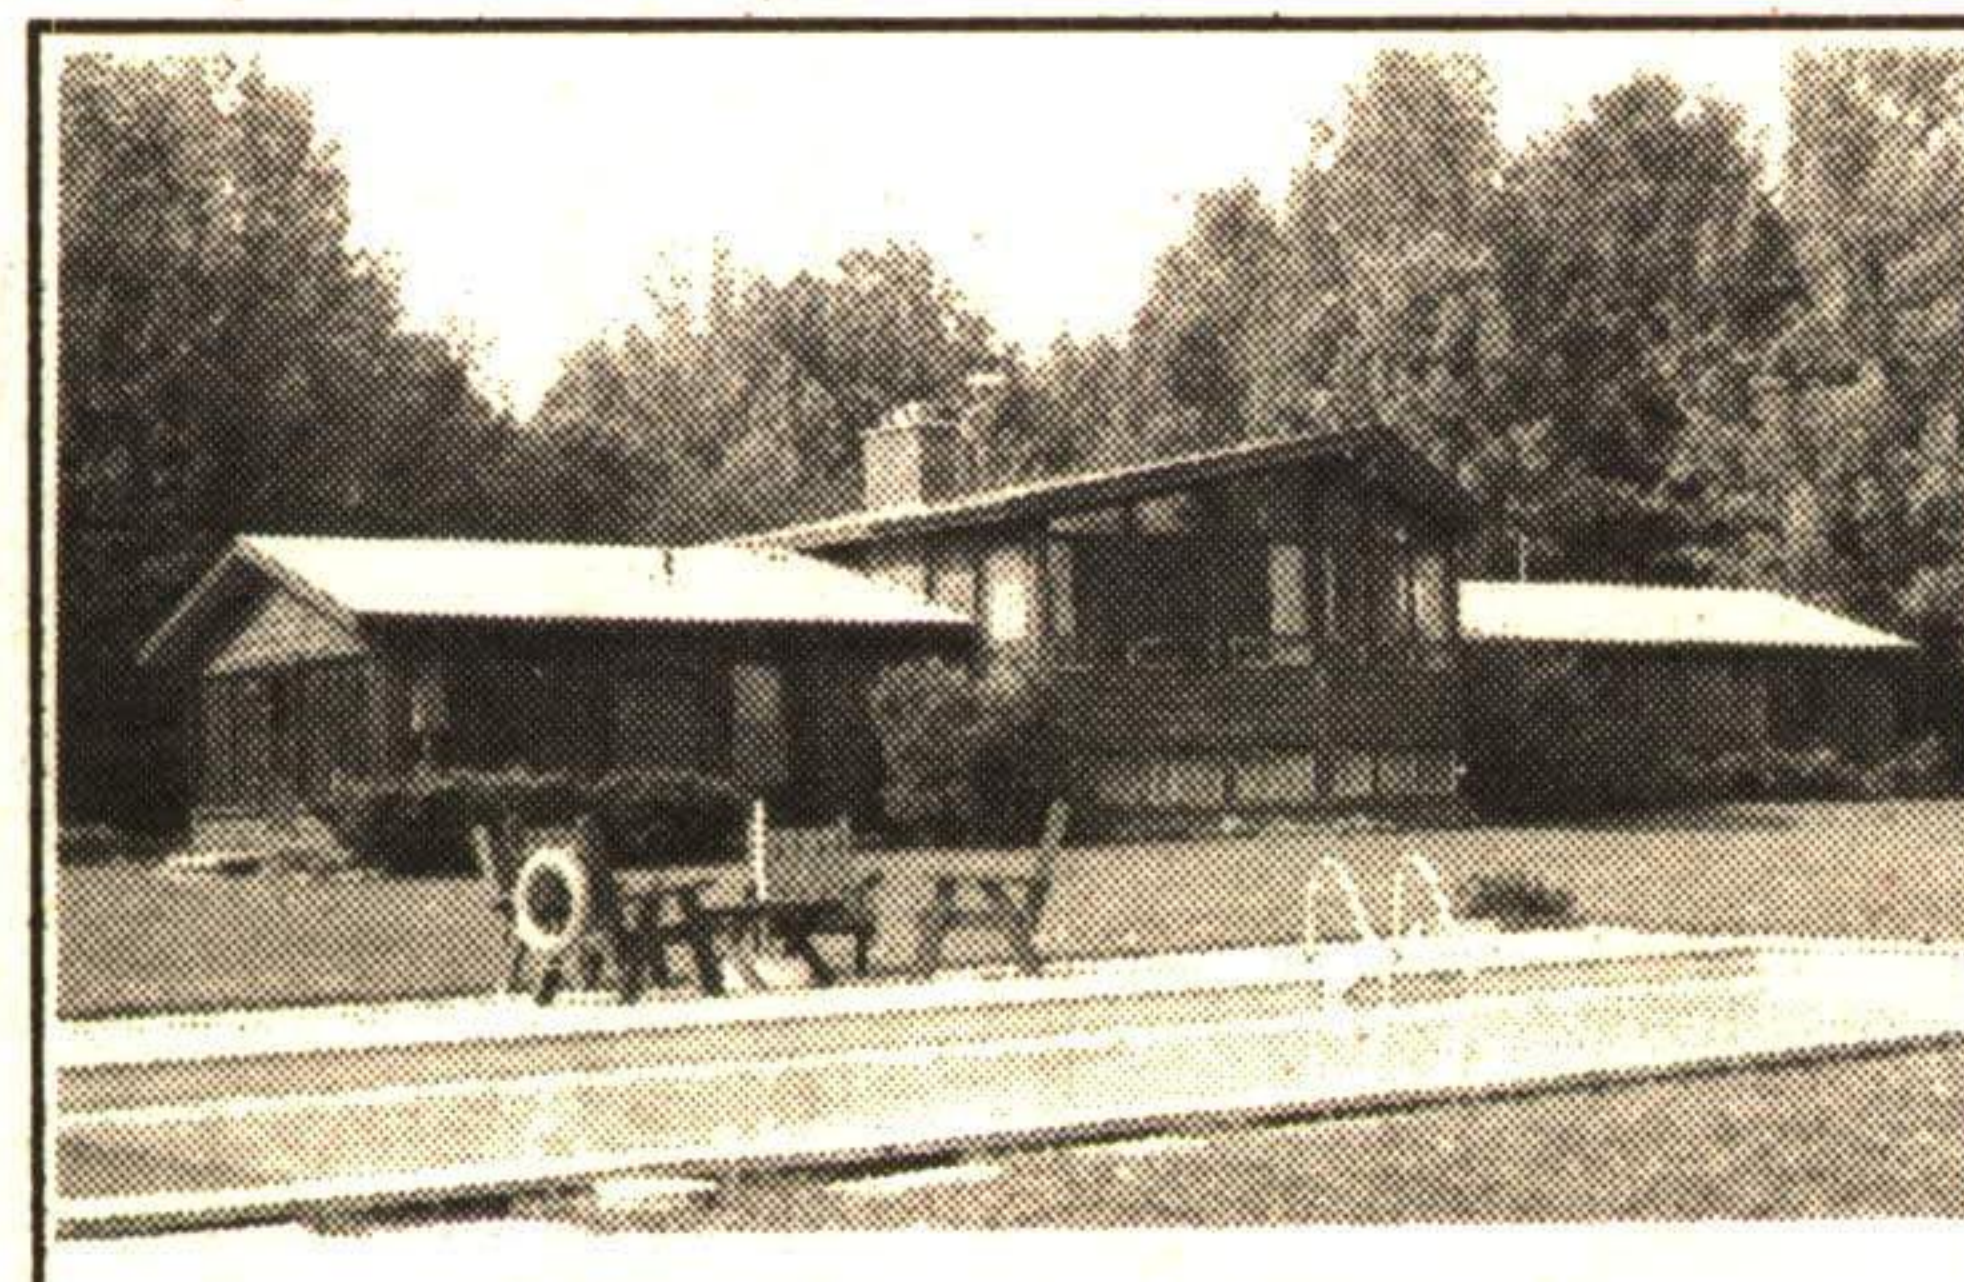

GORGEOUS PARK LOCATION
Custom built bungalow priced to sell. Hardwood floors throughout. Walk to downtown. Bright lovely eat-in kitchen. RM094-93
Donna Rae* 877-5211