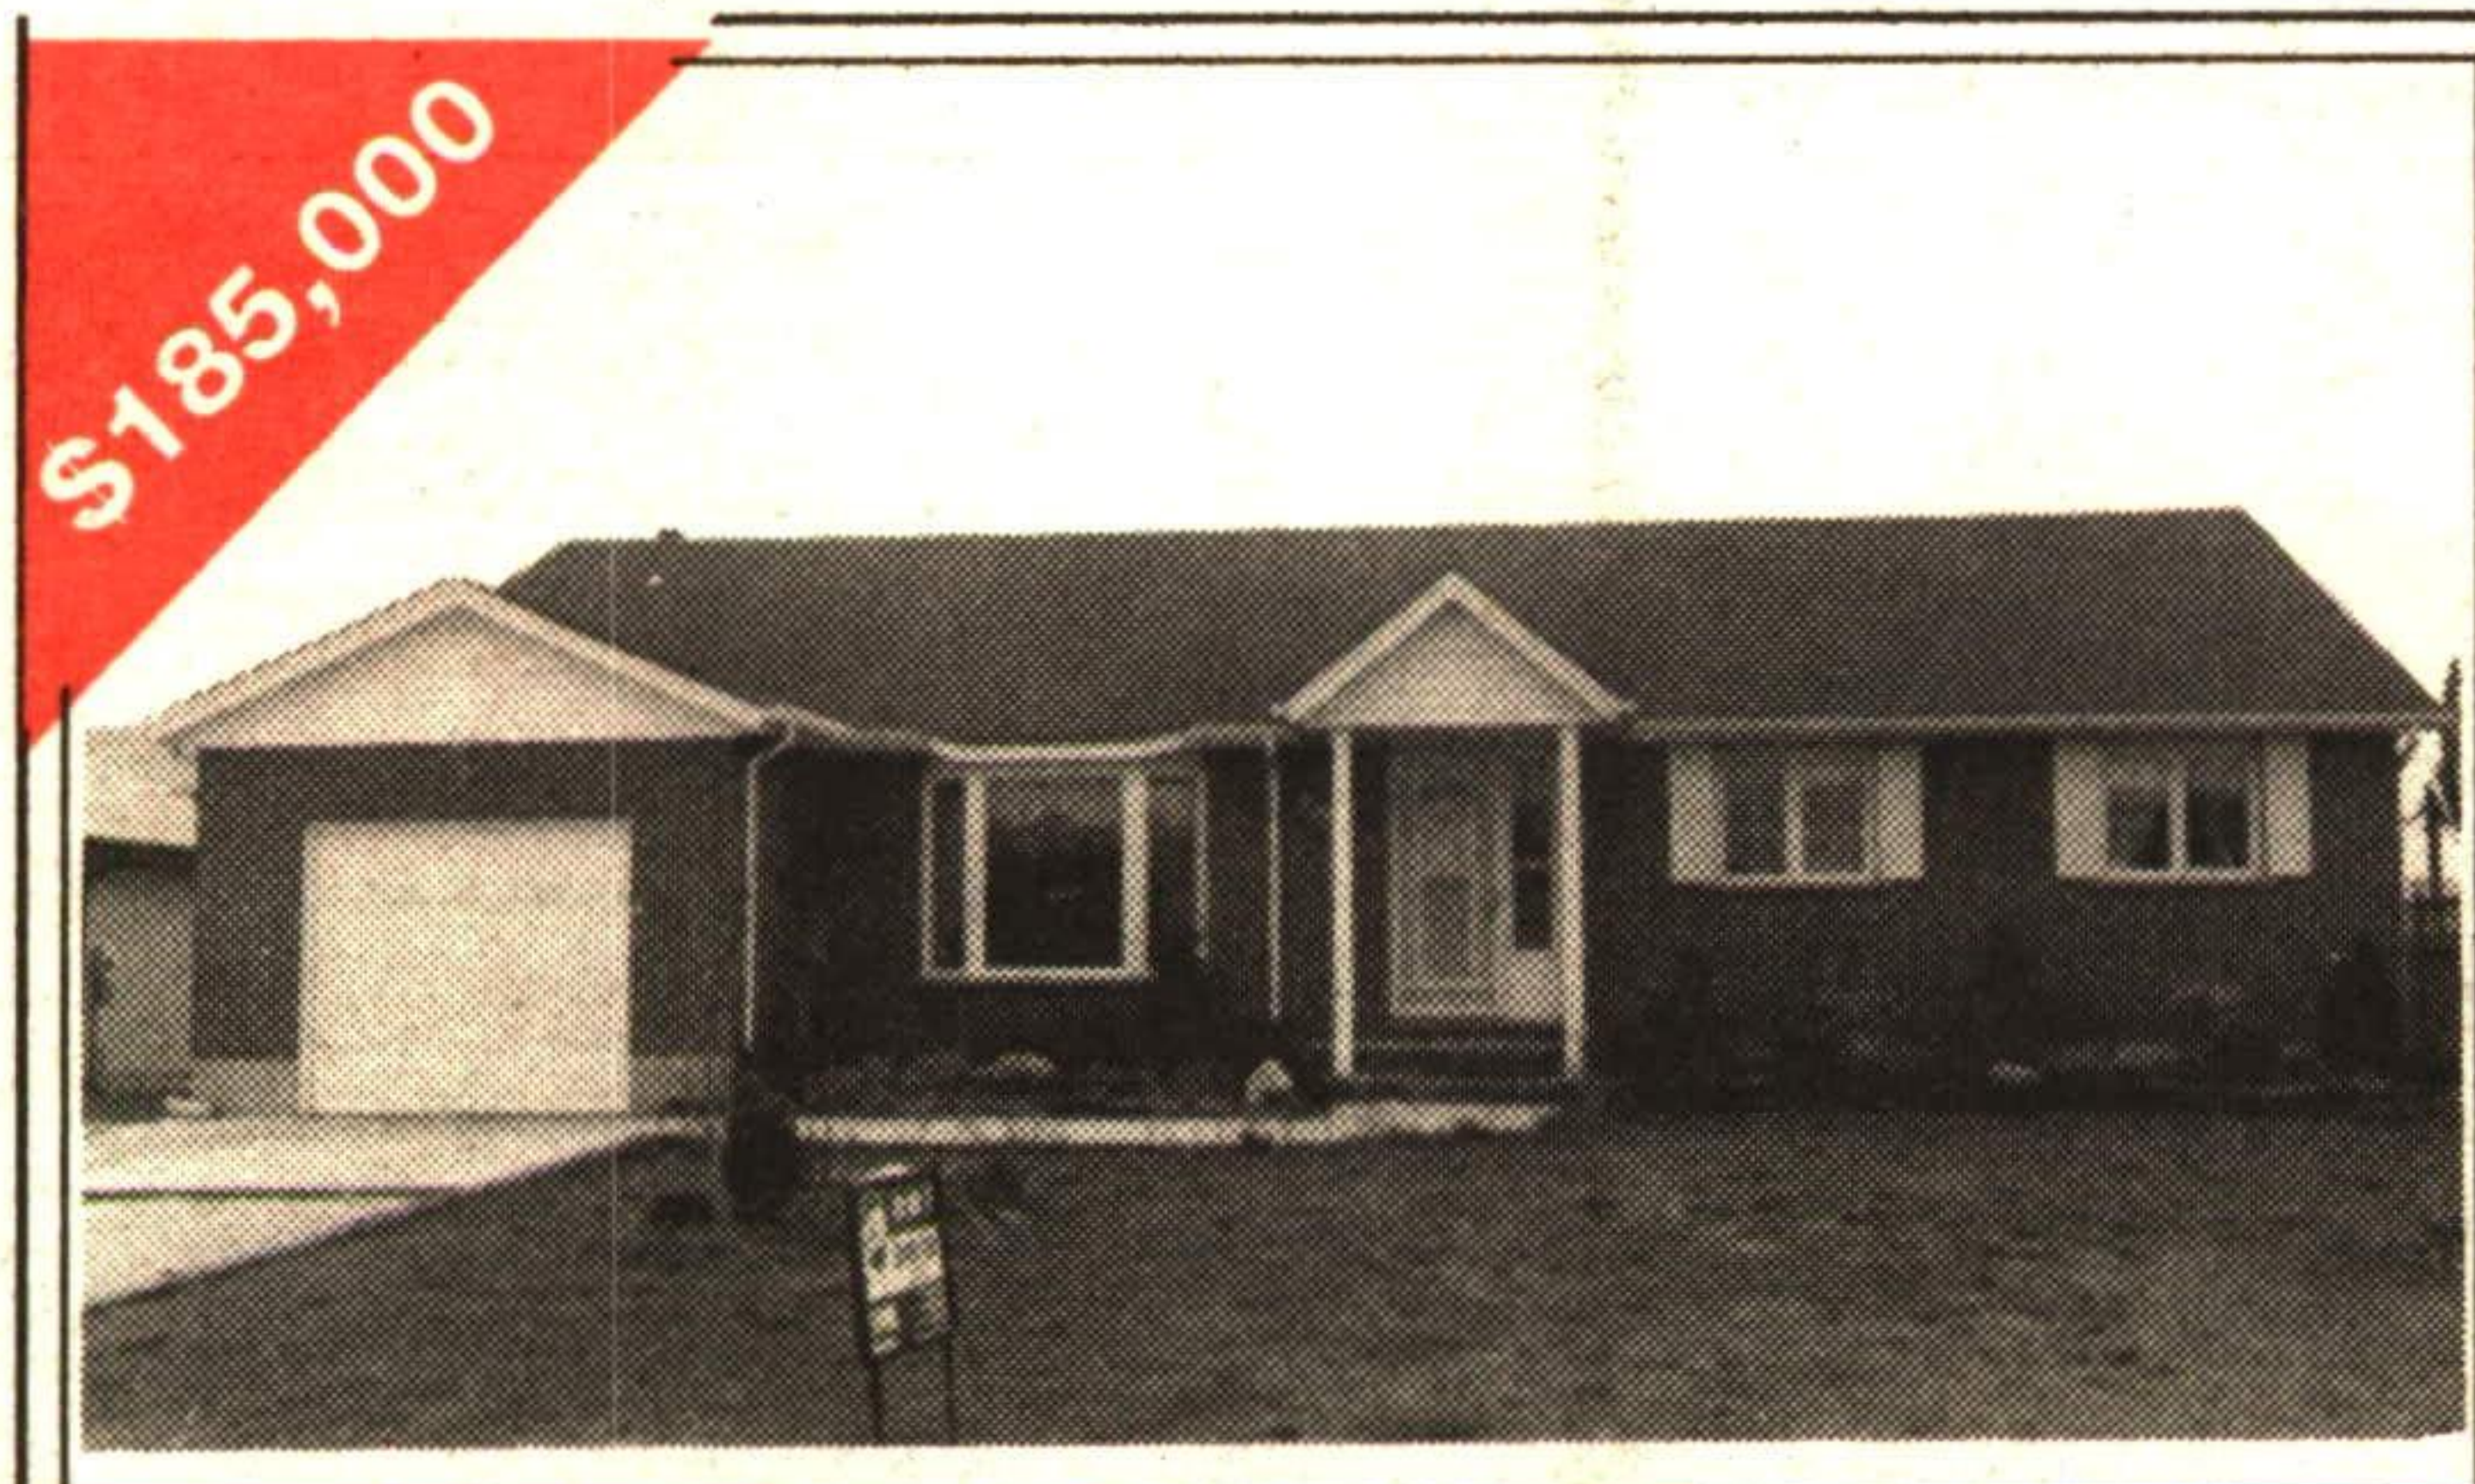

CALL 877-5211

Erin: 833-7117 / Tor: 874-3051

24 Hour Paging

*Above
the
Crowd!*

Re/max Suburban (91) Inc.

\$389,000

BACK VIEW

GORGEOUS COUNTRY CHARM

Tree lined, private, massive and priced at \$389,900. One of a kind offering 2 in-law suites. A gorgeous home. Immaculate and "Pride of Ownership". Move in condition. RM219-92

Donna Rae* 877-5211

1 ACRE

Donna Rae* 877-5211

\$185,000

VENDOR SAYS SELL NOW

\$185,000 for an approximately 2000 sq. ft. bungalow. Oak kitchen with breakfast area. Large family room with fireplace. Two washrooms, 3rd roughed in basement. Master with ensuite. Huge, huge yard. CALL NOW for specific details. RM265-92

\$289,900

UNBELIEVABLE ...

8 acre property. Trees, pool, privacy, tranquility, birds and deers. Sound great? You bet it is! Over 2000 sq. ft. chalet style home. Cathedral ceiling, large rooms, 2 washrooms and much much more. \$289,900. RM223-92