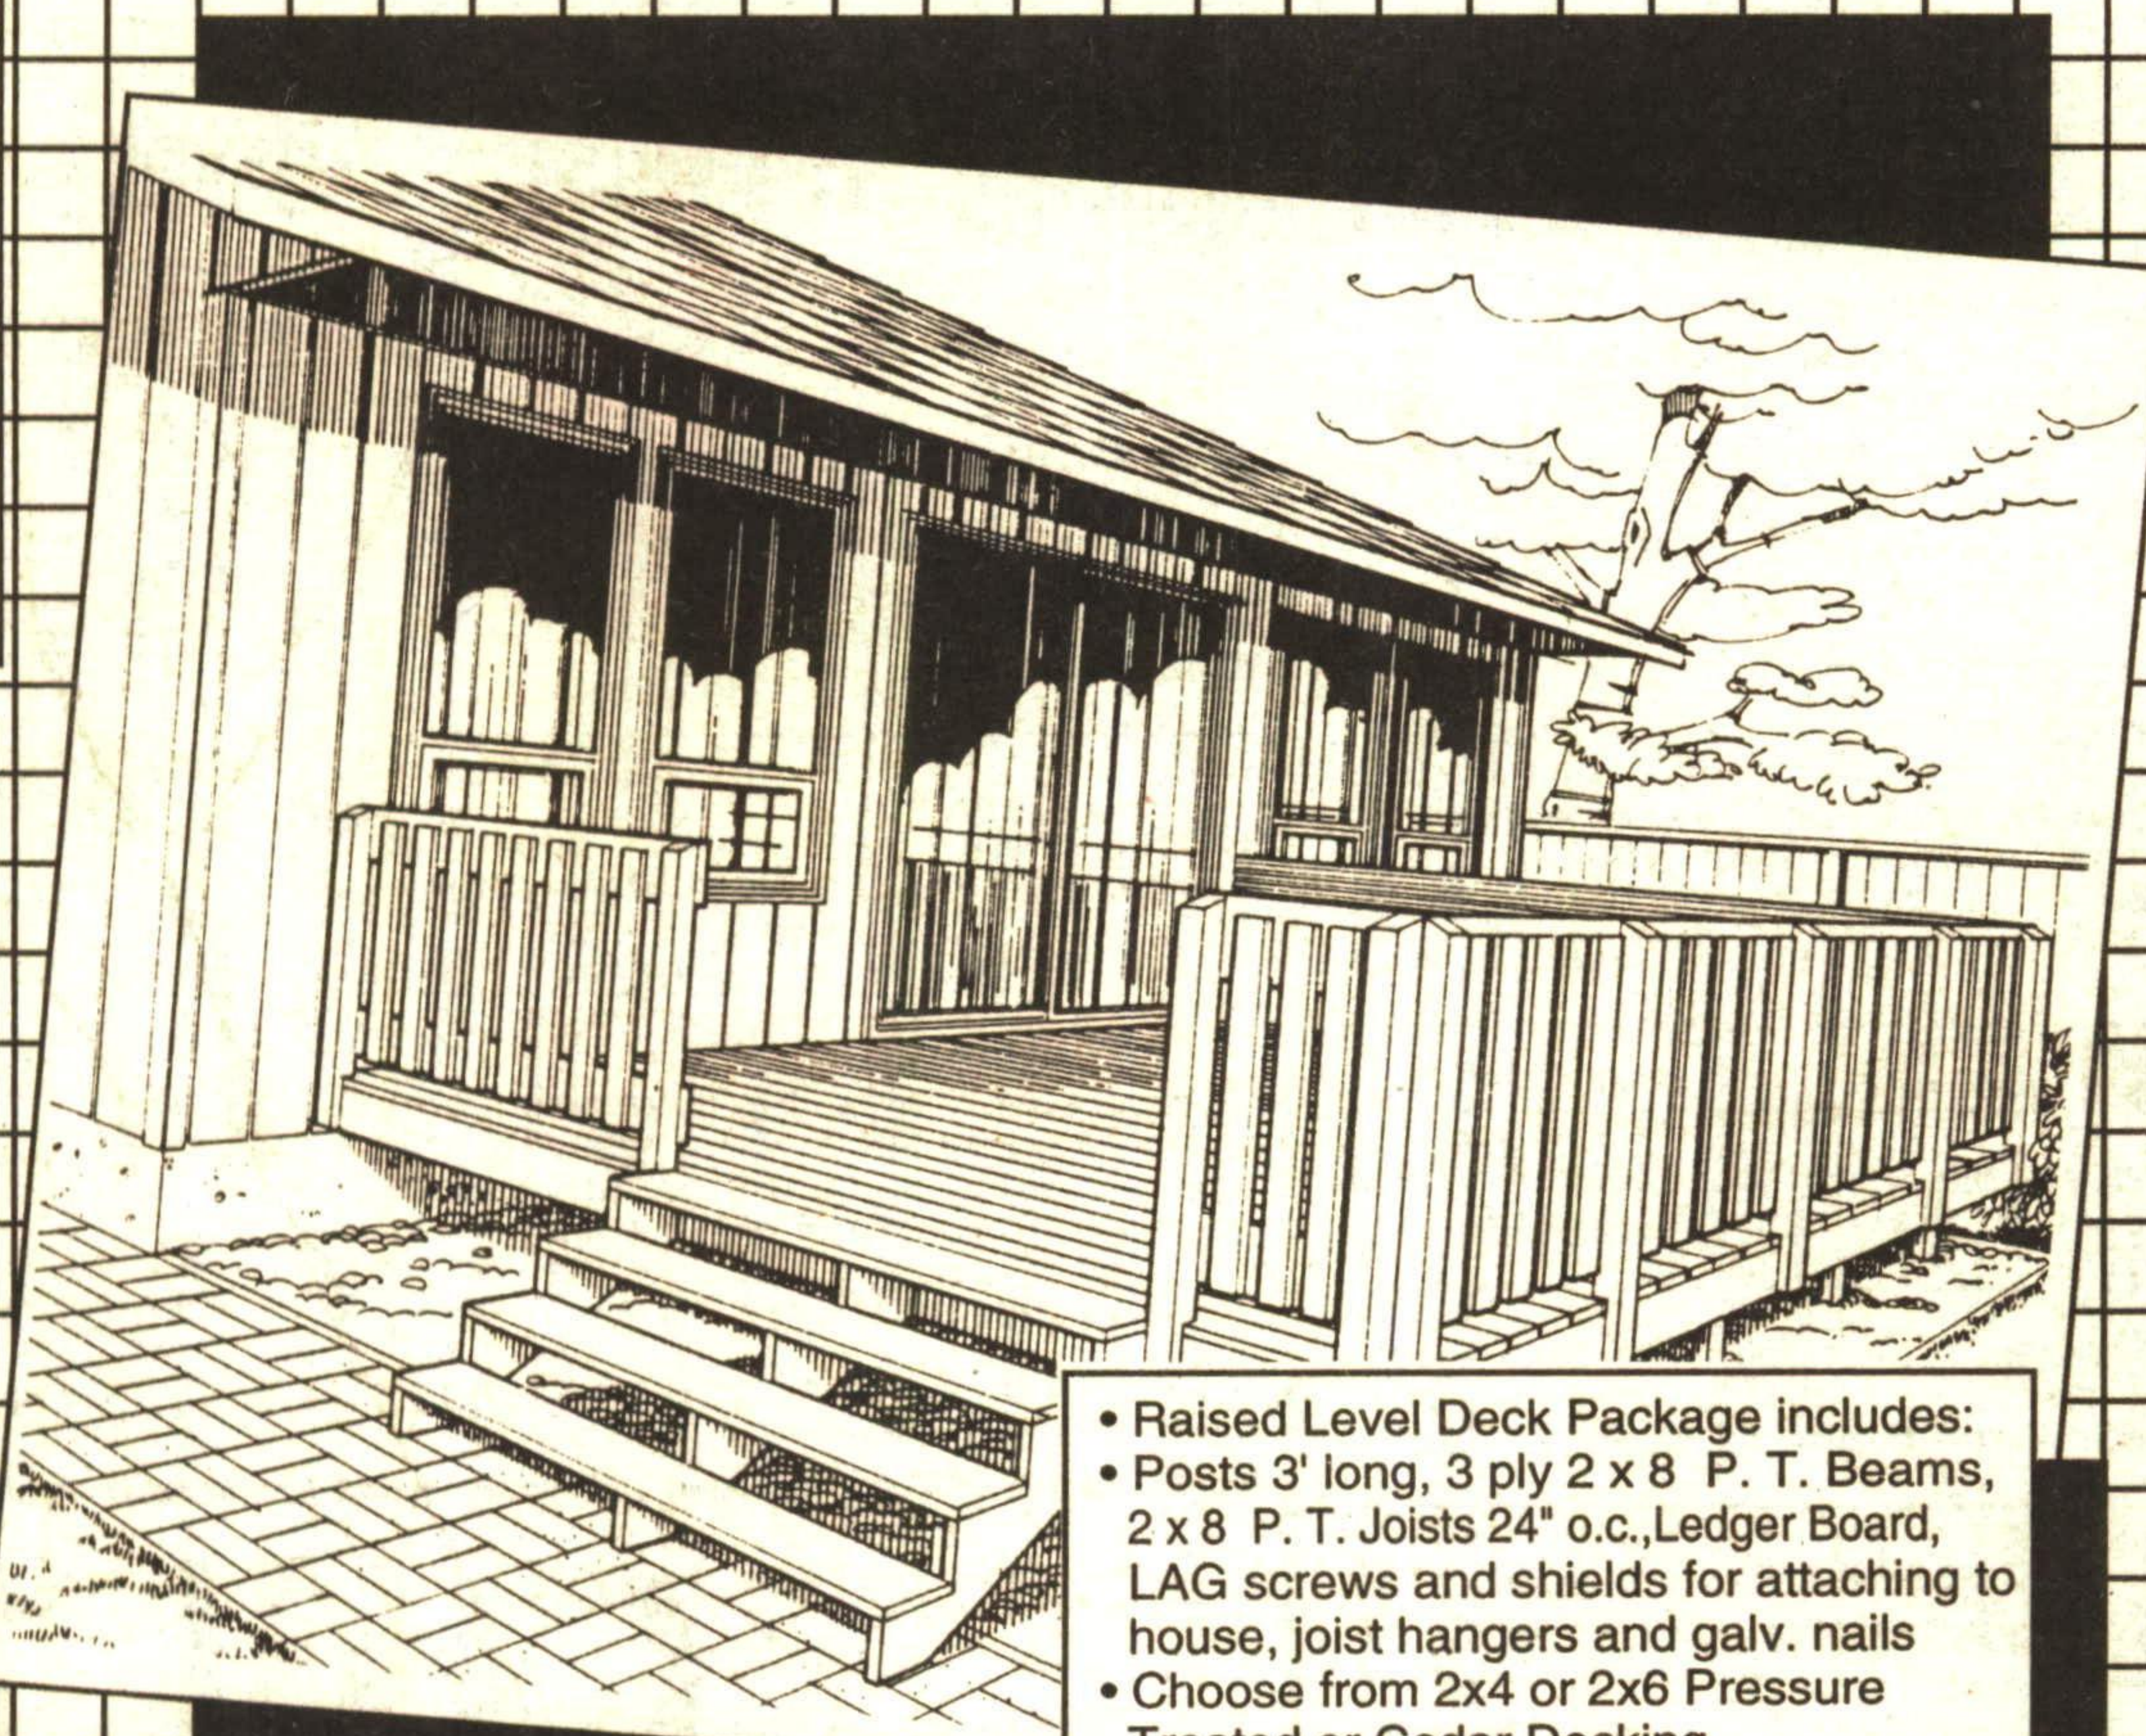

6" 293/625887.....**49¢** Lin. ft.
8" 293/625896.....**62¢** Lin. ft.
10" 293/625901.....**99¢** Lin. ft.

- Raised Level Deck Package includes:
- Posts 3' long, 3 ply 2 x 8 P. T. Beams, 2 x 8 P. T. Joists 24" o.c., Ledger Board, LAG screws and shields for attaching to house, joist hangers and galv. nails
- Choose from 2x4 or 2x6 Pressure Treated or Cedar Decking
- Railings, Uprights, Sono Tubes, Concrete and Stairs not included in Pkg. Price
- Other Standard sizes Available
- FREE step by step brochure