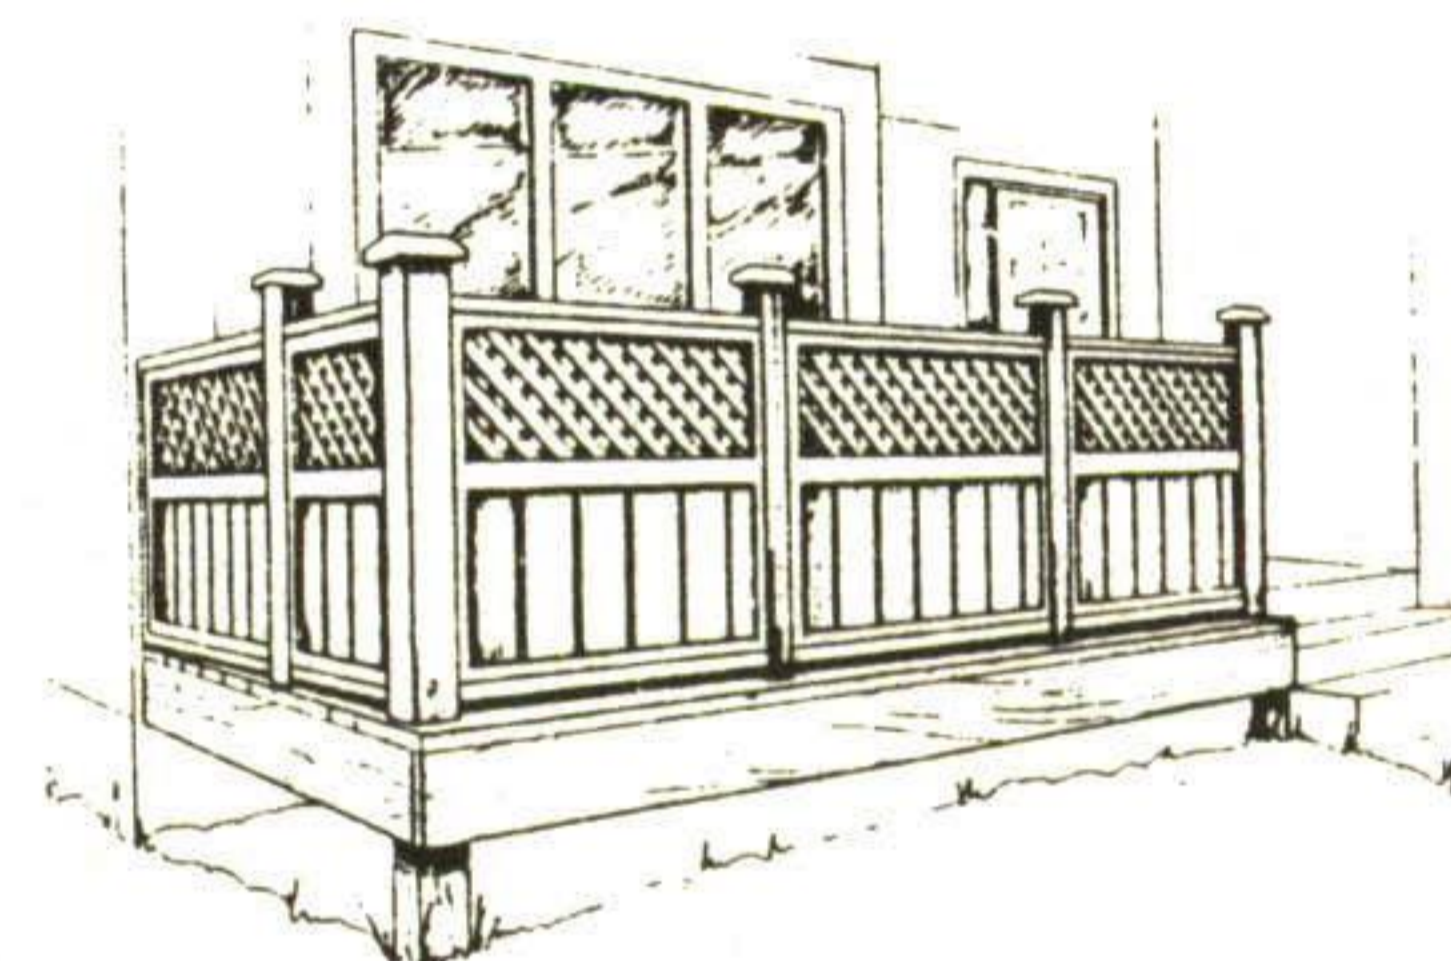

Complete with Frame

**H04
\$148⁹⁷**

**PINE
FRENCH
DOORS**

Elegant doors feature flat glass with laminated stiles and rails to resist warping. Pine mullions. In-stock: 24", 28", 30" or 32" x 1 3/8".

SOLID WOOD EDGES FOR ON-SITE PLANING. LITES PRE-MASKED FOR EASY FINISHING.

	FLAT GLASS	BEVELLED GLASS
24"	88⁰⁰	139⁸⁸
OTHER SIZES	98⁰⁰	139⁸⁸

OAK FRENCH DOORS ALSO AVAILABLE

**PRESSURE TREATED
LUMBER**

1 x 6	5 FT.	1.29
1 x 6	6 FT.	1.49
2 x 4	8 FT.	2.99
2 x 4	10 FT.	3.55
4 x 4	8 FT.	5.77
4 x 4	10 FT.	7.19
2 x 6	PER FT.	.55