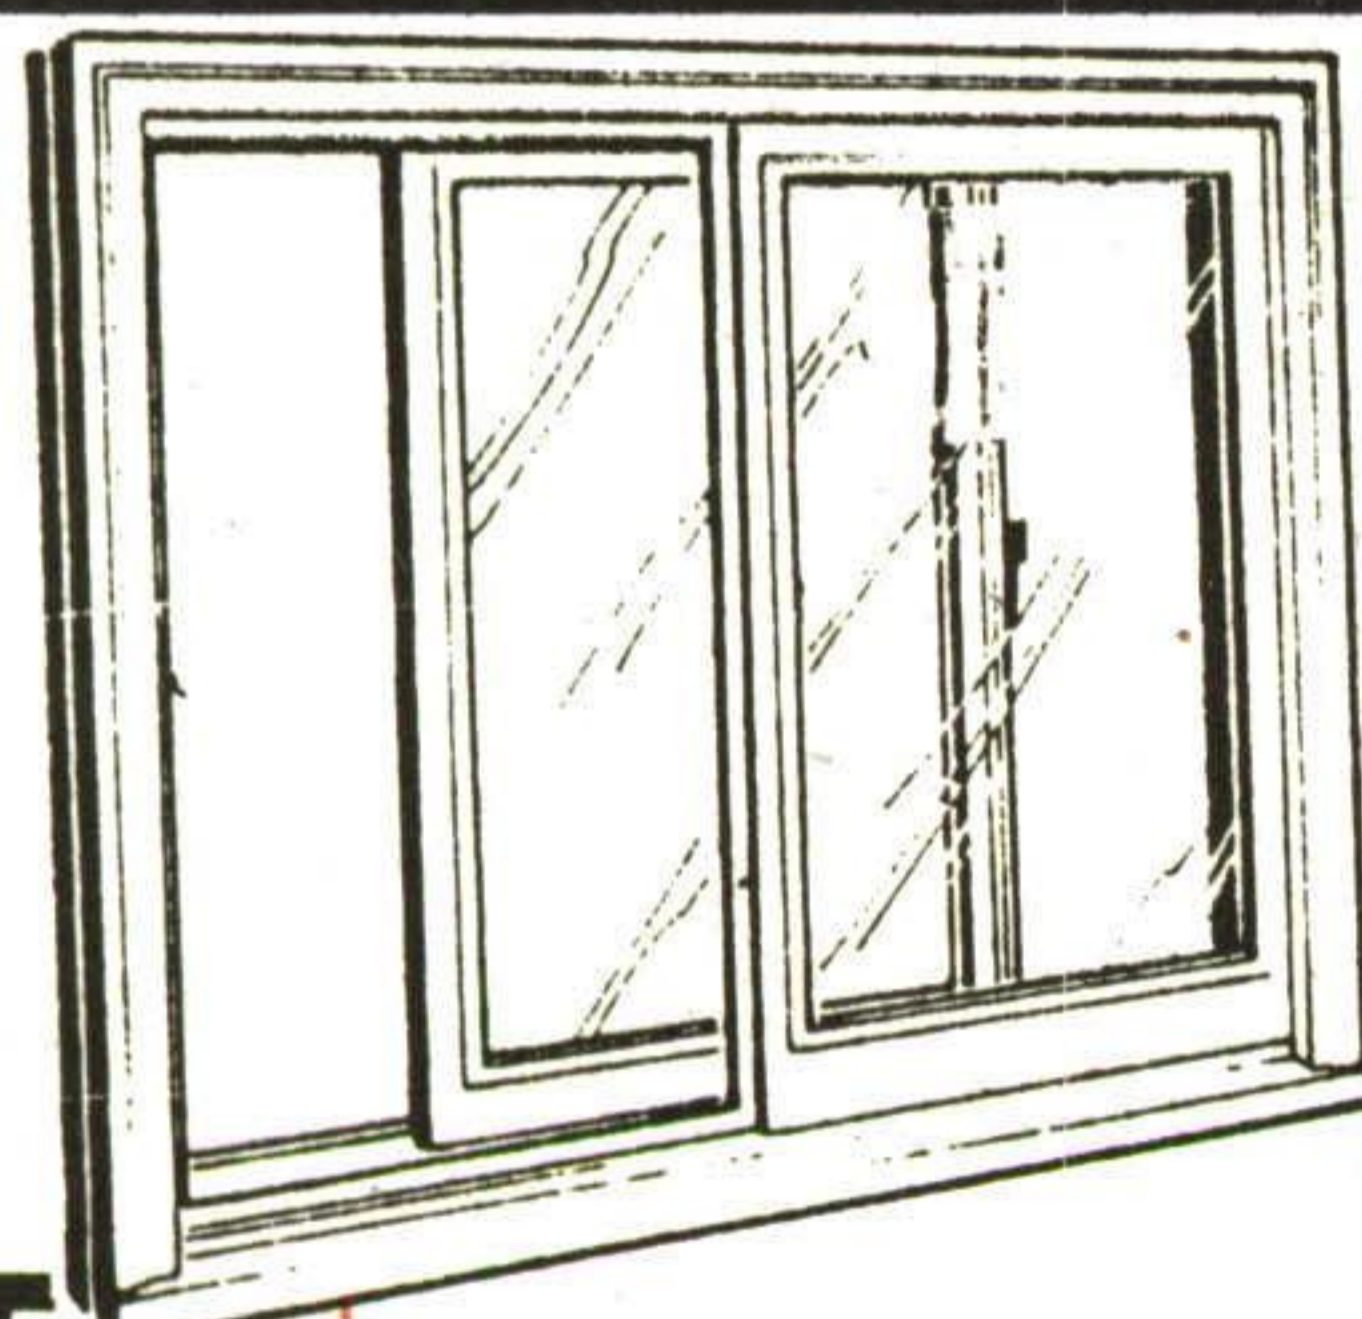

SAVE
45%
OFF LIST

EXAMPLE

**CASEMENT
VINYL CLAD**

39 3/8" x 39 3/8"
2-Lite

$244²⁰

**SLIDER
THERMAL
VINYL CLAD**

35 7/16" x 39 3/8"

$144⁶⁵

BY MARTIN WINDOWS