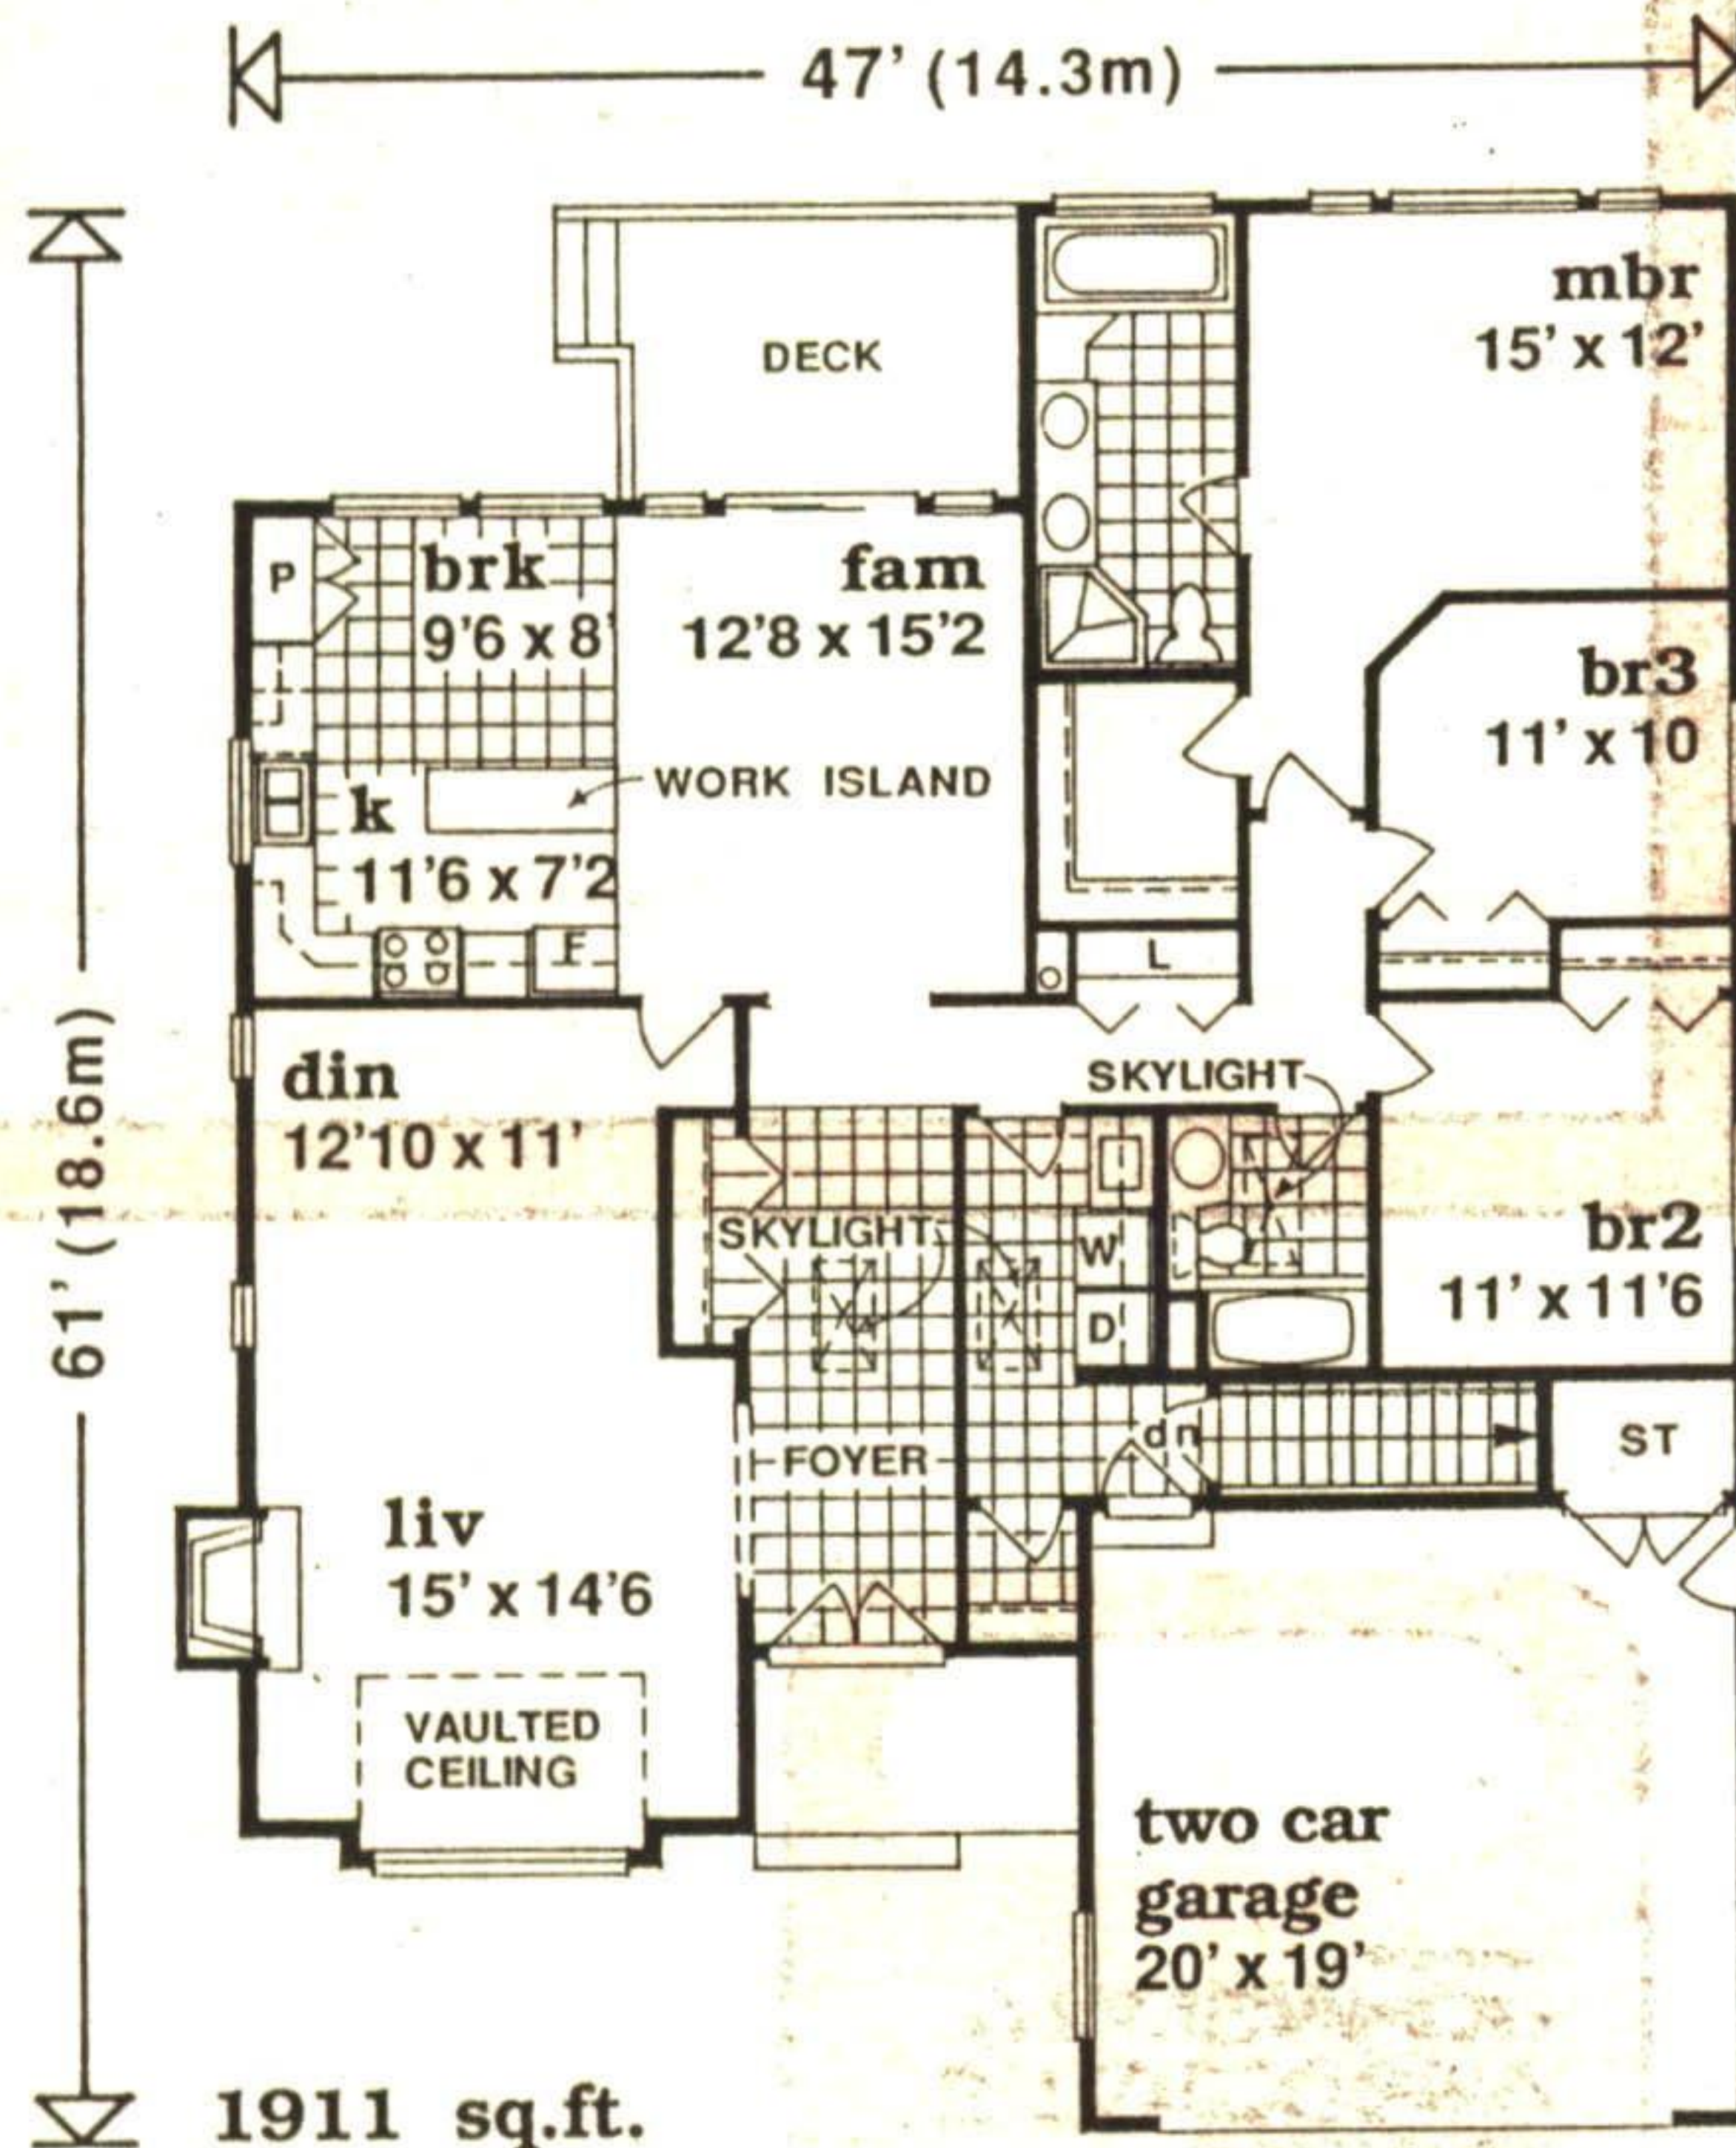

## DESIGN FOR LIVING

- Skylit foyer spills into living and dining room.
- Open plan kitchen and family room is ideal gathering spot.
- Kitchen features spacious work island, pantry, and breakfast room.
- Large rear deck expands living space outdoors.
- Master bedroom boasts walk-in closet and ensuite with his and hers vanity, corner shower stall and whirlpool spa.
- Two additional bedrooms, or one bedroom plus den, share skylit three-piece bathroom and soaking tub.
- Main floor laundry and mudroom provides efficient traffic flow from garage and basement.