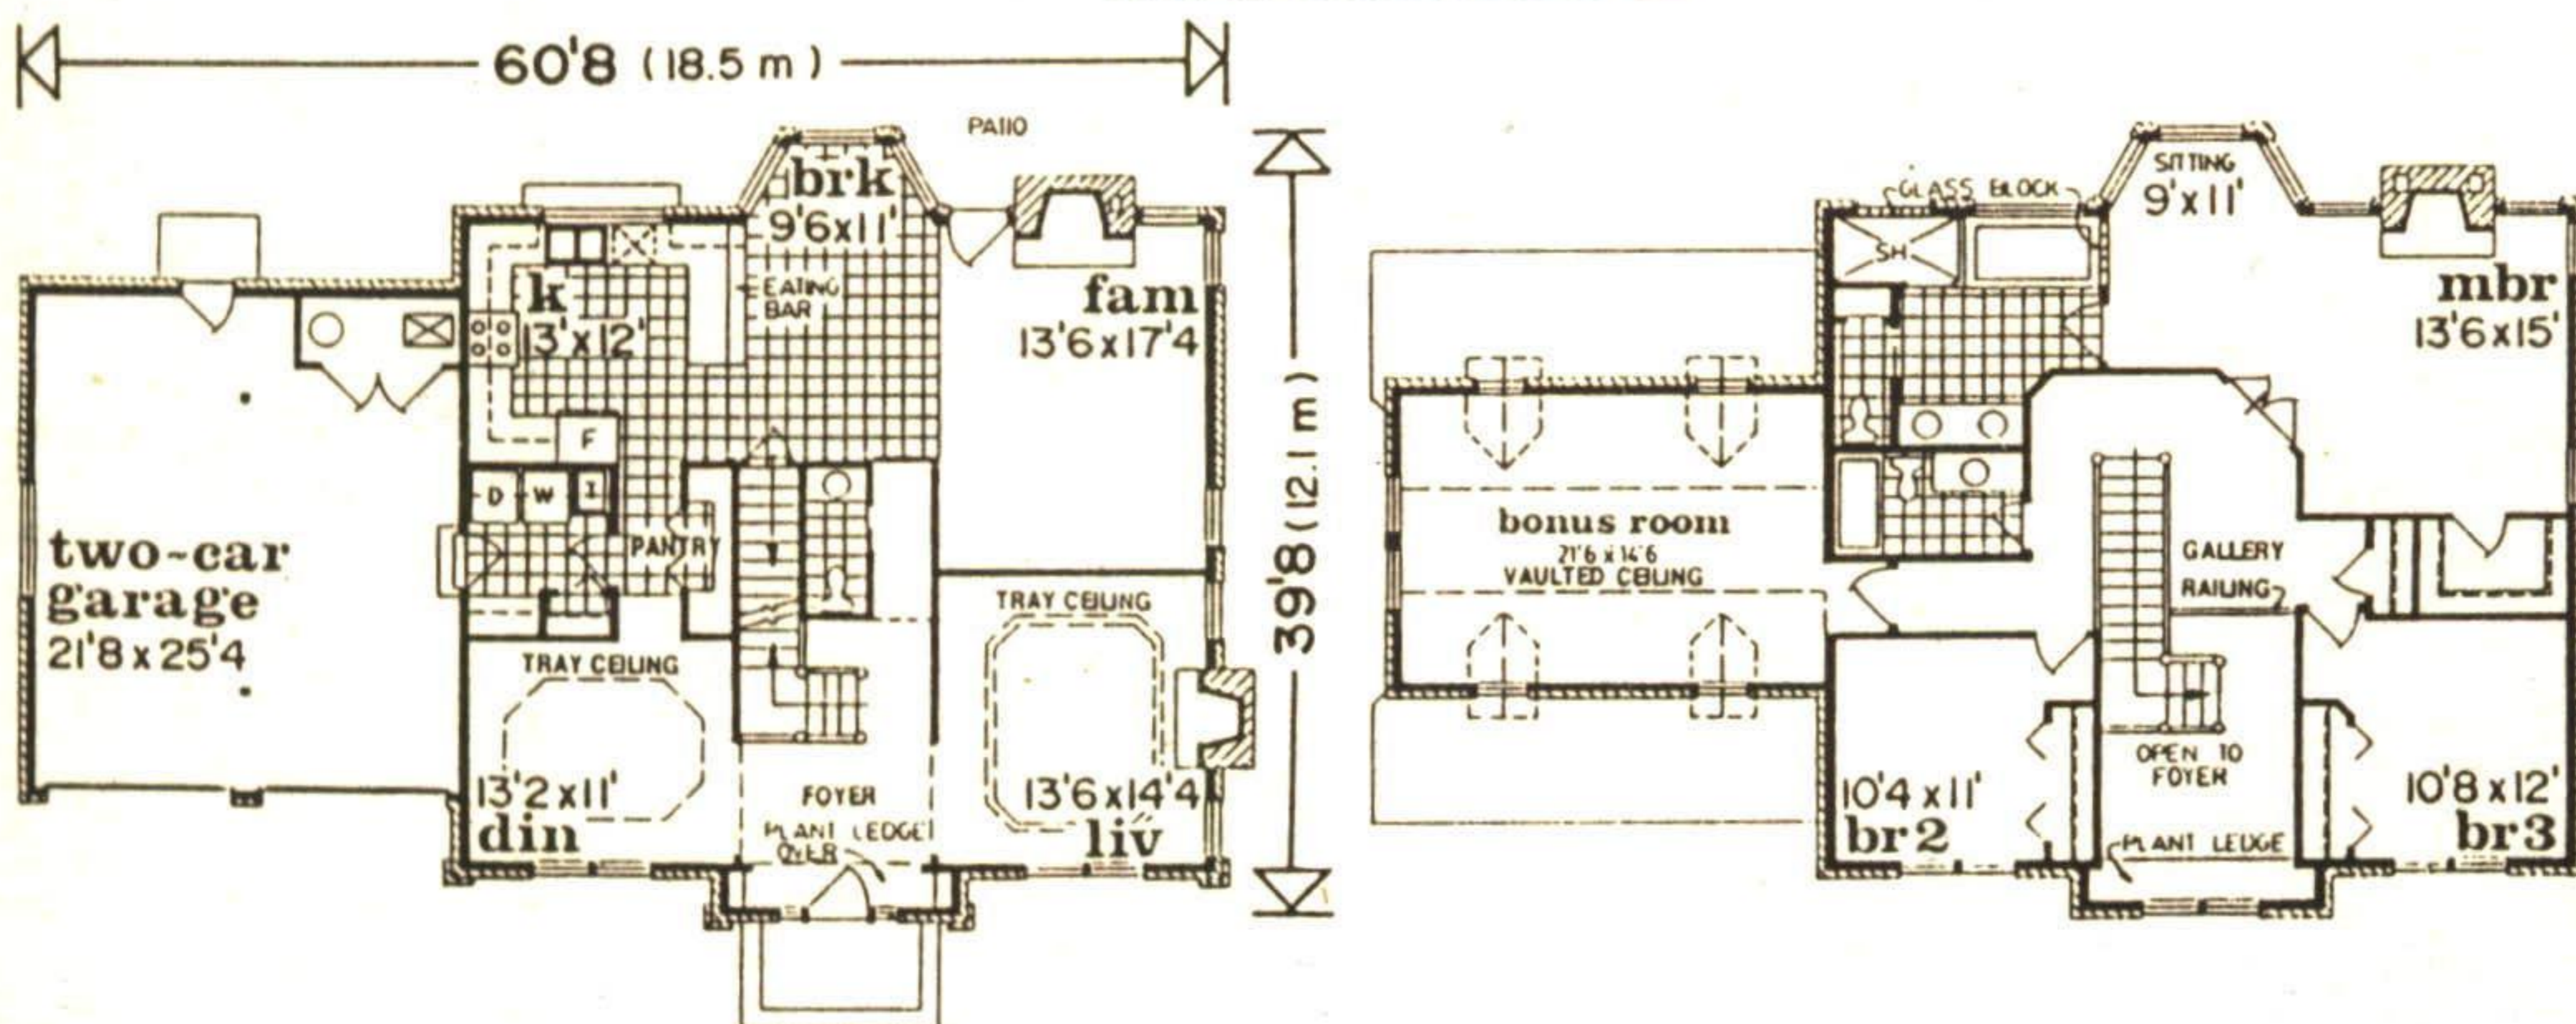

View of Master Bedroom

first level 1332 square feet

second level 1206 sq. ft.

DESIGN FOR LIVING

- Traditional three bedroom estate clearly defines formal and informal living areas.
- Tray ceilings add architectural interest to dining and living rooms.
- Open kitchen design offers easy conversation and supervision of family room activities.
- Crowning gallery offers access to bedrooms and bonus room, spaced for privacy.
- Master suite is washed in natural light from a full glass wall, broken only by a wood burning fireplace.
- Glass block detailing in ensuite continues the flow of light while providing privacy at the shower and whirlpool bath.
- Bonus room and full basement allows for additional living space.