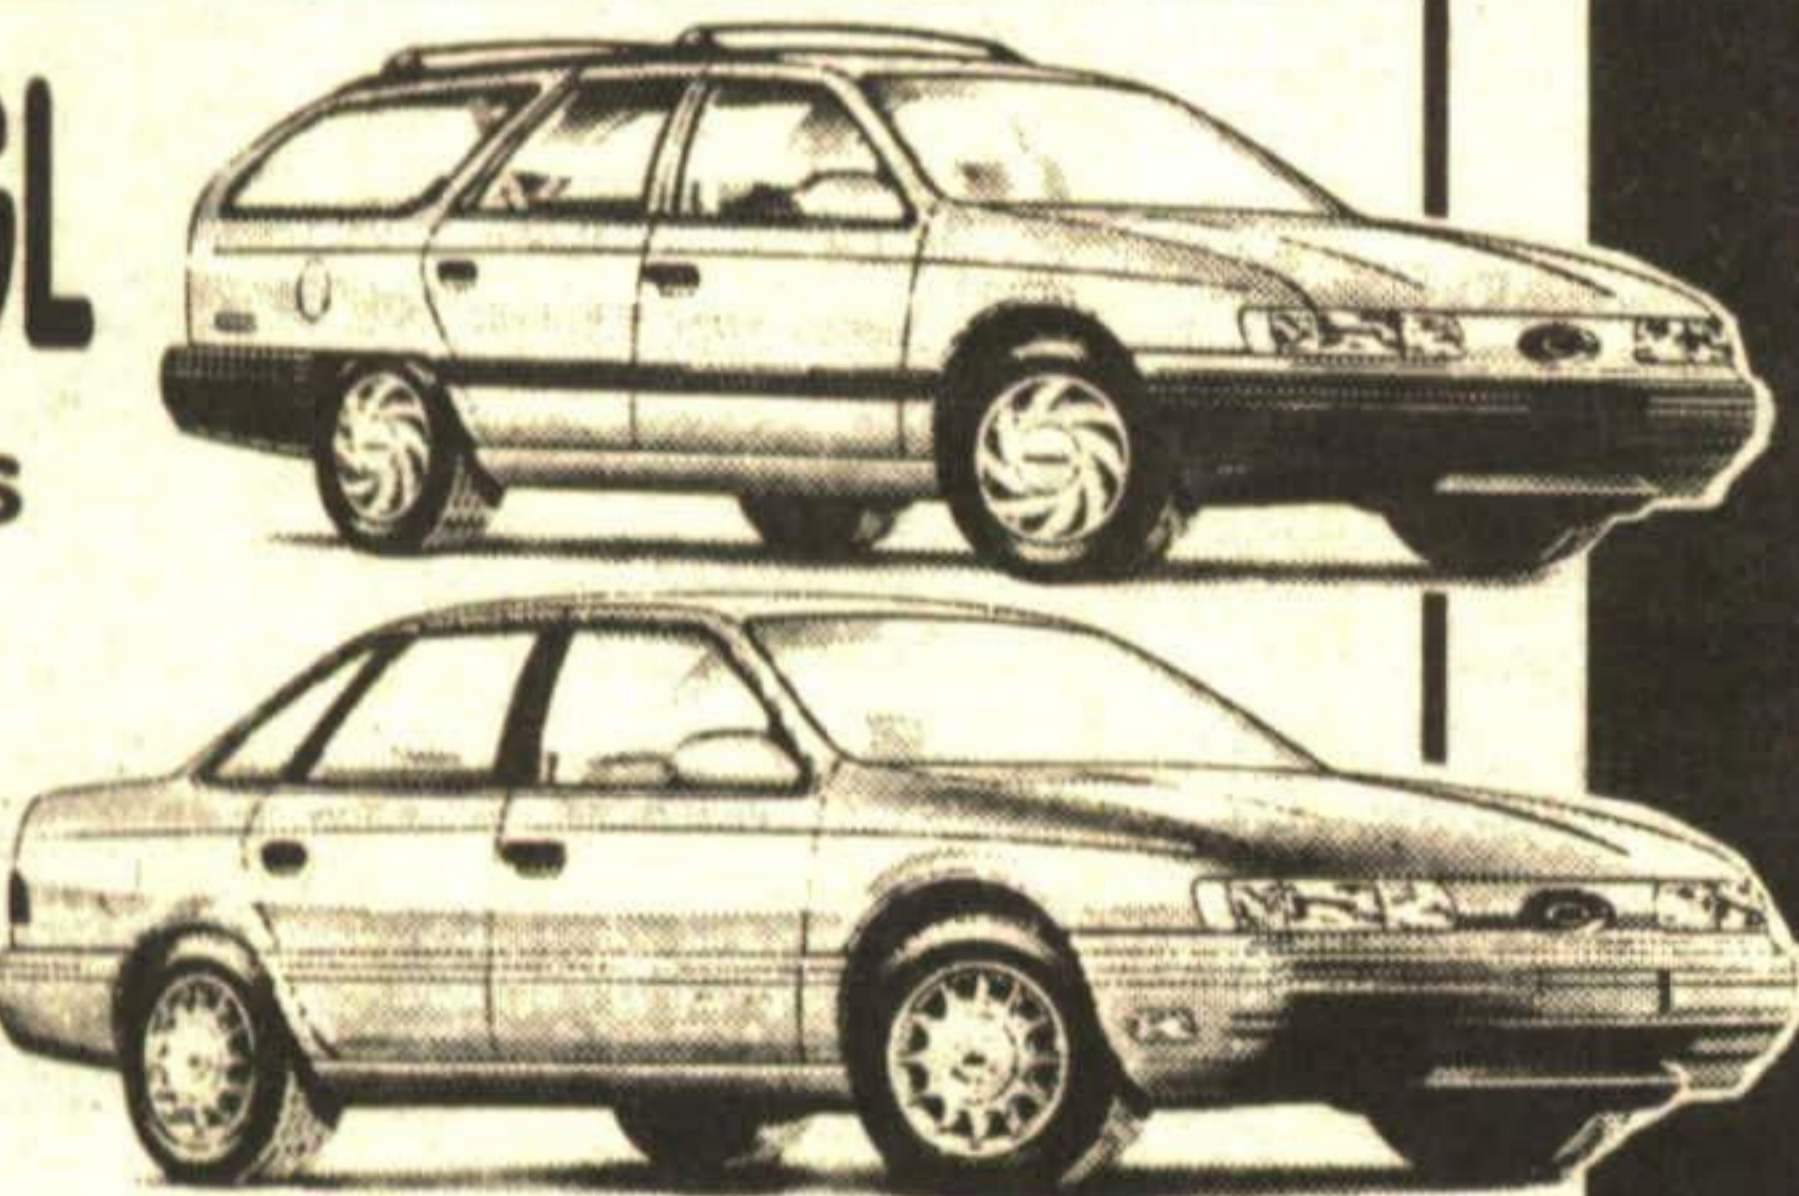

SAVE AT LEAST 50%*

JUST SELECT THE VEHICLE OF YOUR CHOICE AND WE'LL DEDUCT AT LEAST 50% OFF THE STICKER AND YOU PAY ONLY ON THE DIFFERENCE.

ON ANY NEW CAR OR TRUCK

1993 ESCORT LX

4 Dr. Sed & Wagon

\$7431*

MSRP \$14,863

Air conditioning, automatic, power steering/brakes, light group, AM/FM stereo, power electric mirrors, interval wipers, more ...

1993 TAURUS GL

4 Dr. Sed & Wagons

\$10,104*

MSRP \$20,621

Dual air bags, air conditioning, automatic, speed control, tilt steering, AM/FM cassette, light group, floor mats, interval wipers, more ...

1993 TEMPO GL

\$6,897*

MSRP \$13,795

Automatic, air conditioning, air bag, tu-tone paint, luggage rack, aluminum wheels, AM/FM stereo, tinted glass, interval wipers, more ...

1993 CROWN VICTORIA

\$13,585*

MSRP \$27,171

1993 AEROSTAR

\$10,302*

MSRP \$22,395

Air bag, air conditioning, automatic, AM/FM stereo, captain chairs, aluminum wheels, running boards, rear wiper/washer, rear anti-lock brake, tu-tone paint, convenience group, more ...