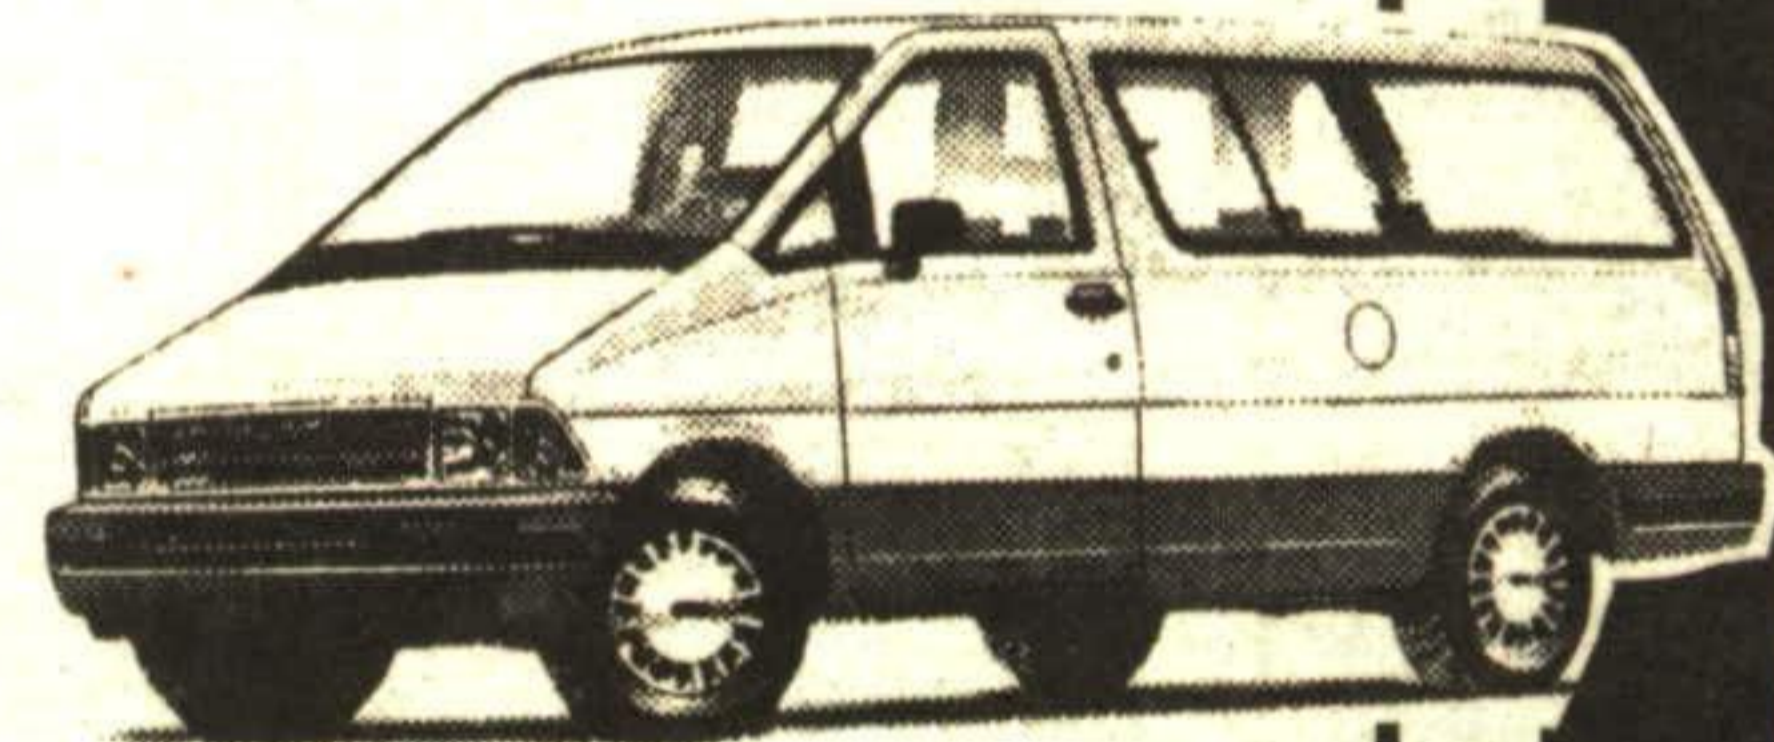

1993 EXPLORER XLT

\$12,633*

MSRP \$29,378

4X4, six cylinder, air conditioning, automatic, running boards, power locks/windows/mirrors, captain chairs, AM/FM cassette, luggage rack, aluminum wheels, privacy glass, more ...

1993 AEROSTAR

\$10,302*

MSRP \$22,395

Air bag, air conditioning, automatic, AM/FM stereo, captain chairs, aluminum wheels, running boards, rear wiper/washer, rear anti-lock brake, tu-tone paint, convenience group, more ...