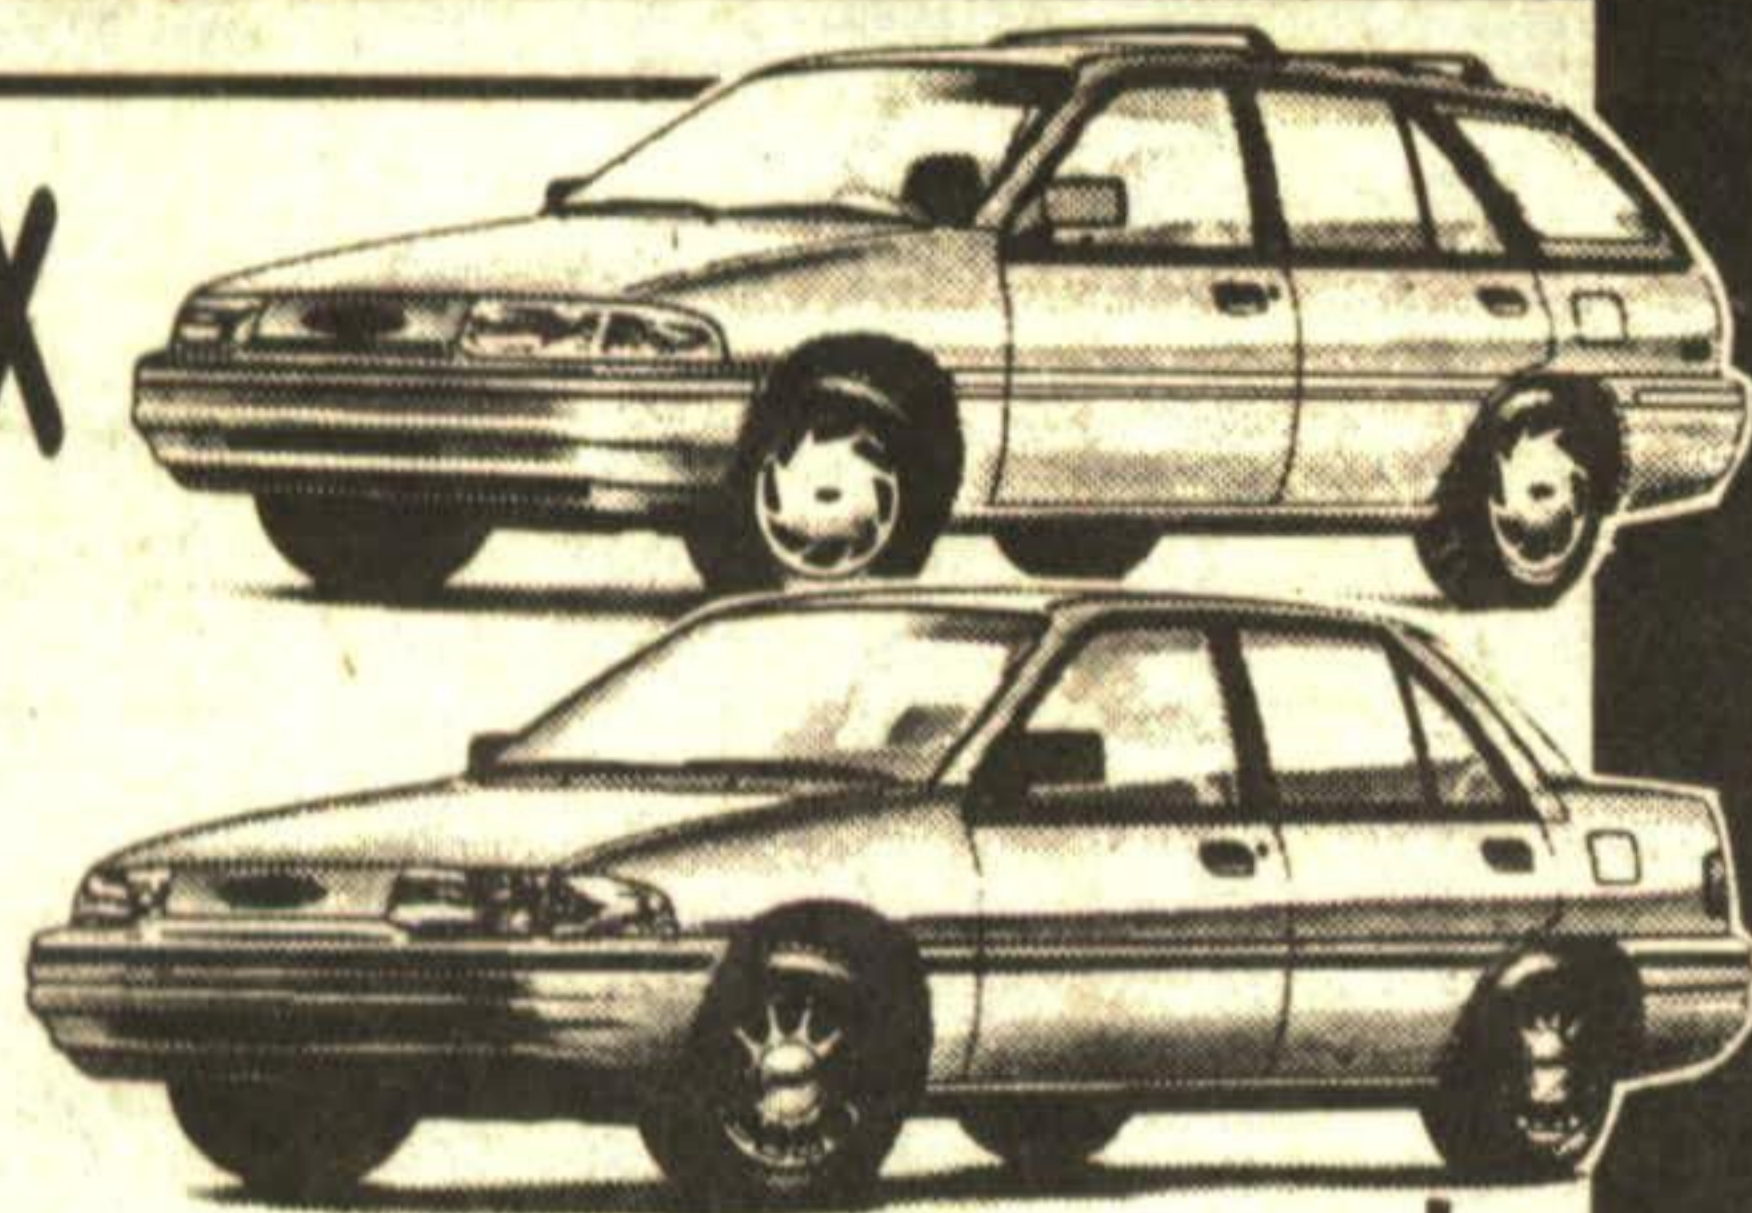

SAVE AT LEAST 50%*

JUST SELECT THE VEHICLE OF YOUR CHOICE AND WE'LL DEDUCT AT LEAST 50% OFF THE STICKER AND YOU PAY ONLY ON THE DIFFERENCE.

ON ANY NEW CAR OR TRUCK

1993 ESCORT LX

4 Dr. Sed & Wagon

\$7431*

MSRP \$14,863

Air conditioning, automatic, power steering/brakes, light group, AM/FM stereo, power electric mirrors, interval wipers, more ...

1993 TAURUS GL

4 Dr. Sed & Wagons

\$10,104*

MSRP \$20,621

Dual air bags, air conditioning, automatic, speed control, tilt steering, AM/FM cassette, light group, floor mats, interval wipers, more ...

1993 TEMPO GL

\$6,897*

MSRP \$13,795

Automatic, air conditioning, air bag, tu-tone paint, luggage rack, aluminum wheels, AM/FM stereo, tinted glass, interval wipers, more ...

1993 CROWN VICTORIA

\$13,585*

MSRP \$27,171

1993 AEROSTAR

\$10,302*

MSRP \$22,395

Air bag, air conditioning, automatic, AM/FM stereo, captain chairs, aluminum wheels, running boards, rear wiper/washer, rear anti-lock brake, tu-tone paint, convenience group, more ...