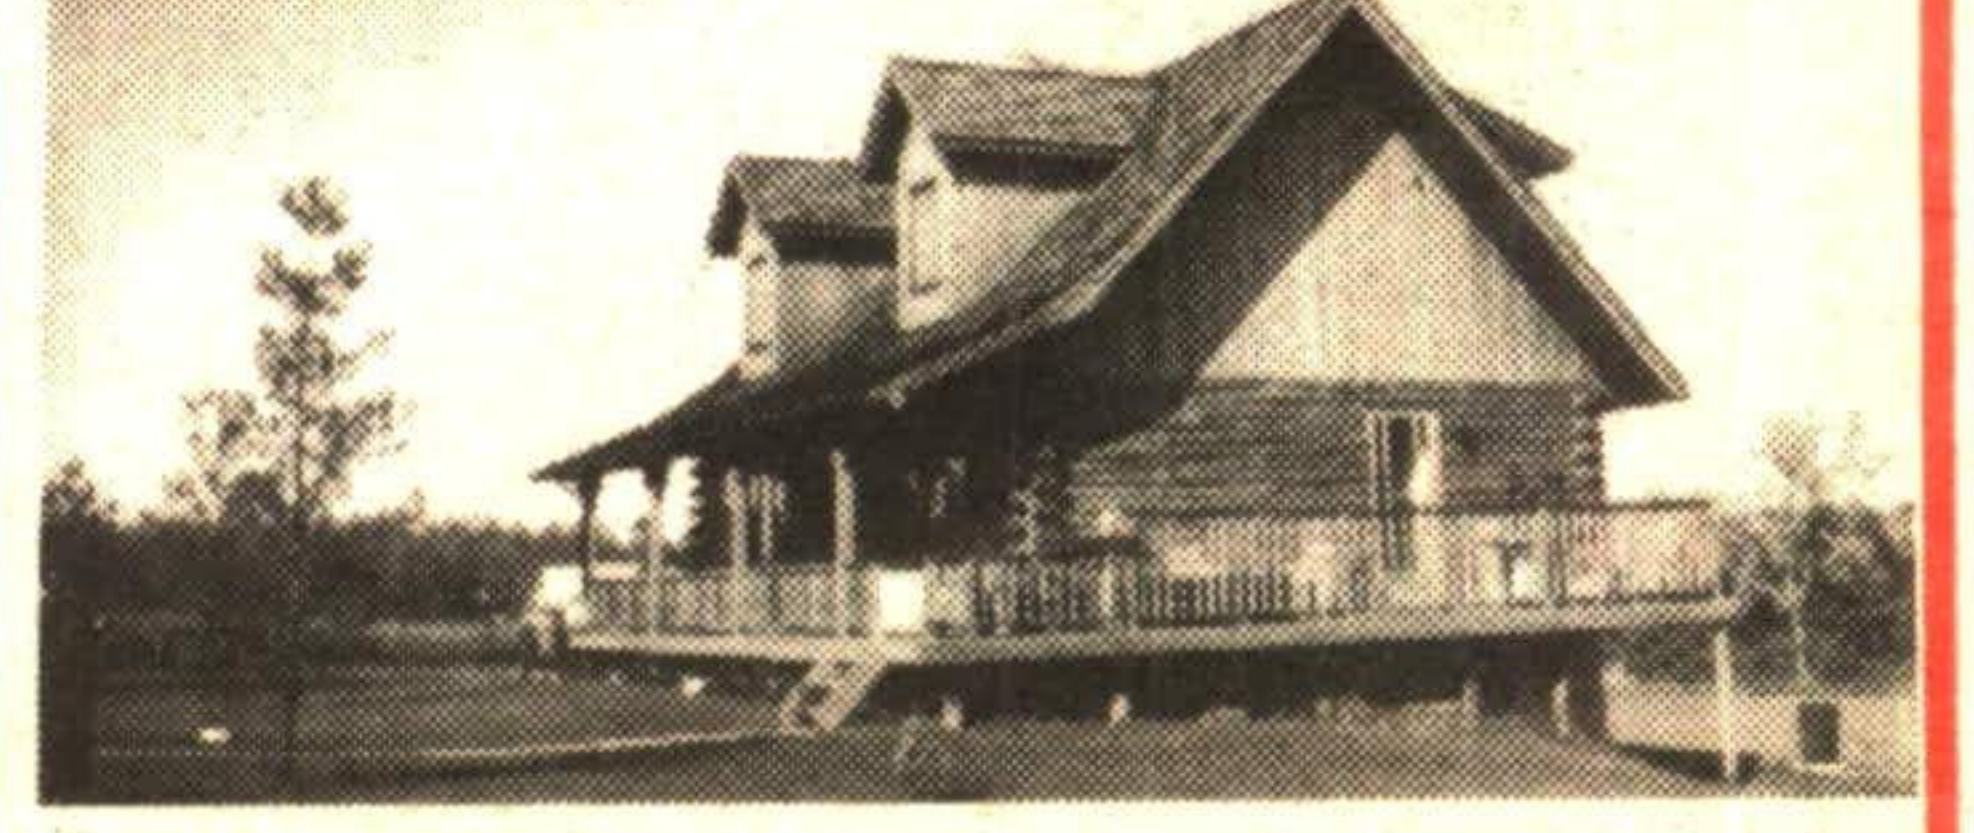

$259,000. WARMTH & CHARM GALORE

Quality craftsmanship is evident in this cedar log home with cedar shake roof & walkout basement. Anne Lich*. 28-121
HomeMatch #9212209