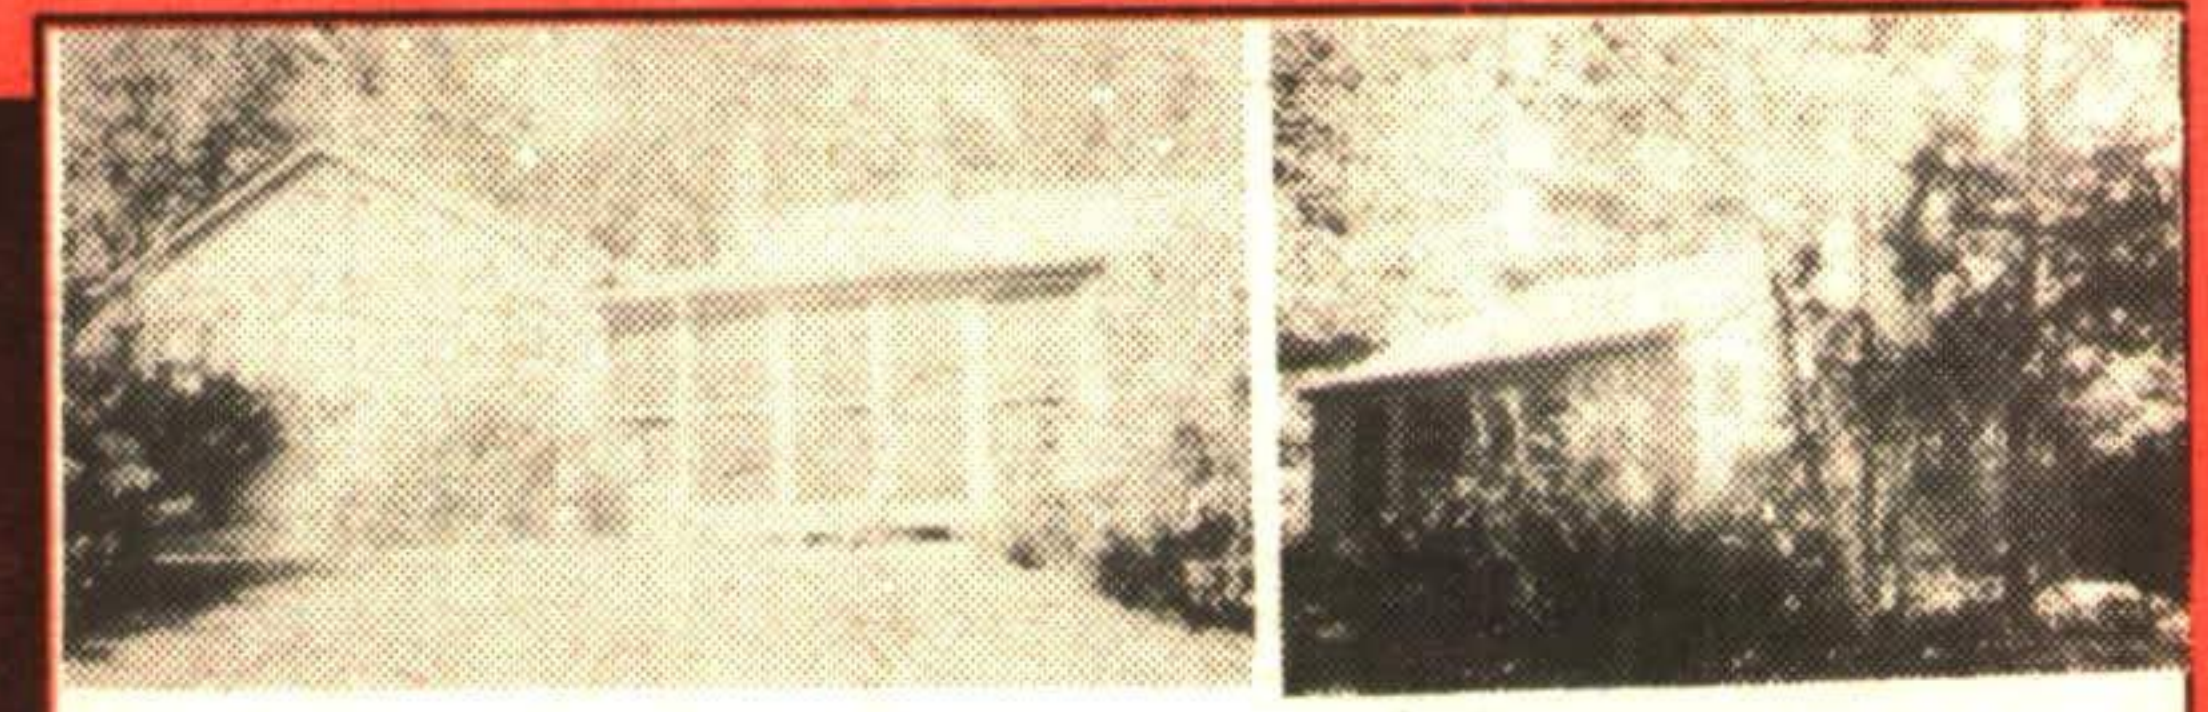

IN VIEW OF NATURE - $299,900

Fantastic 7 plus acres of privacy located in desirable area. Minutes to town and great for commuting. Modest living plus income. For details call Rod Presswood*. 92-2-464