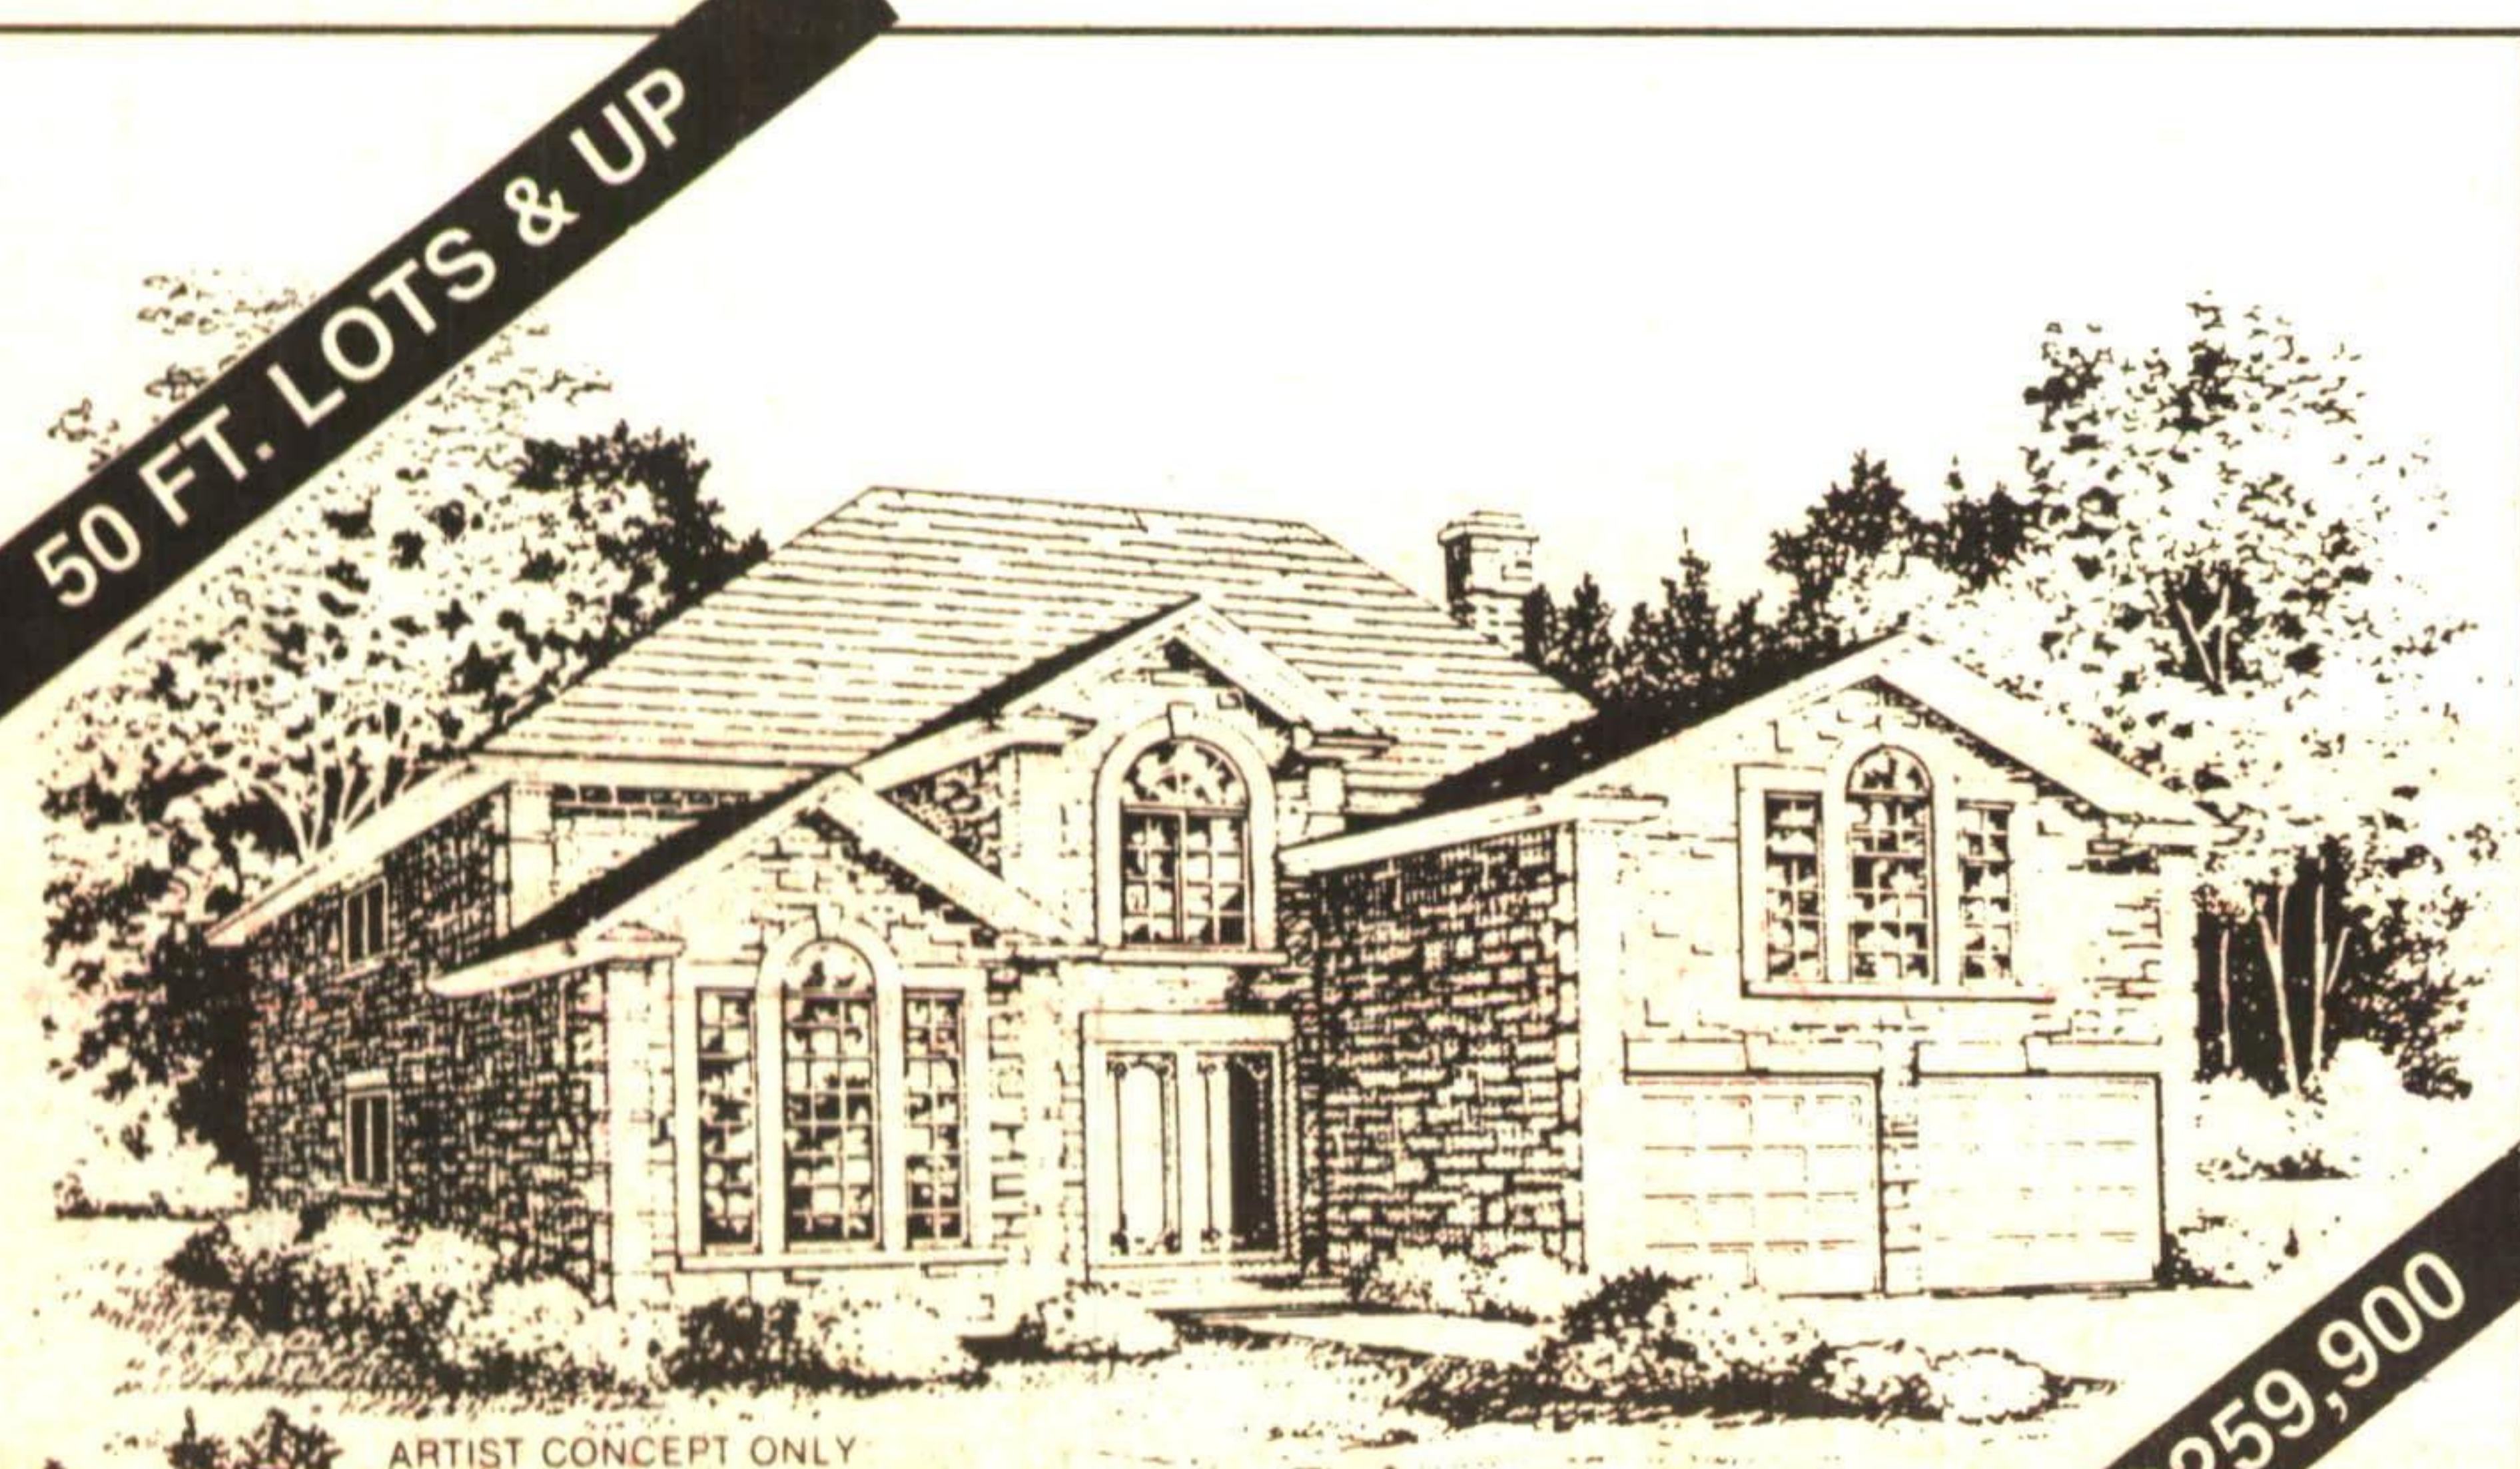

Sales Presentation Centre OPEN
Saturday & Sunday
11:30 - 4:30

Sizes, specifications, prices, terms and conditions subject to change without notice.

50 FT. LOTS & UP

FROM \$259,900

ARTIST CONCEPT ONLY