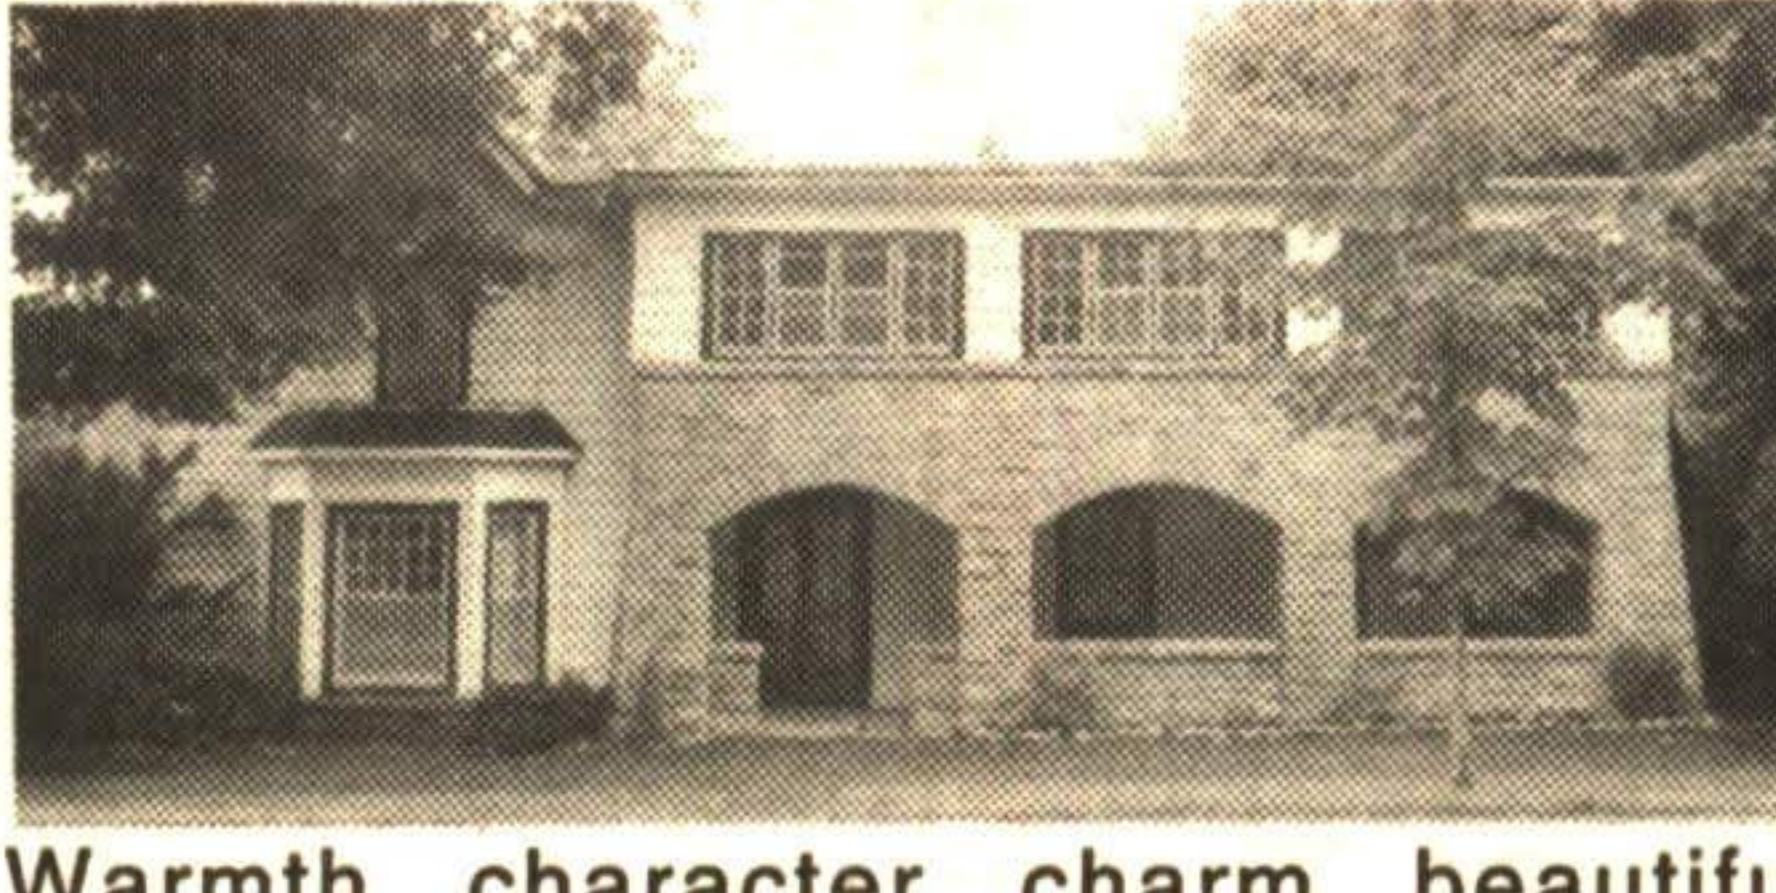

All things bright & beautiful. Country decor. Just move in!
Carole MacLeod* 16-103

\$229,000 - GEORGETOWN

Warmth, character, charm, beautiful spacious rooms, stone fireplace, large lot, backs onto Silver Creek.
Kathy Monckton* 7-2