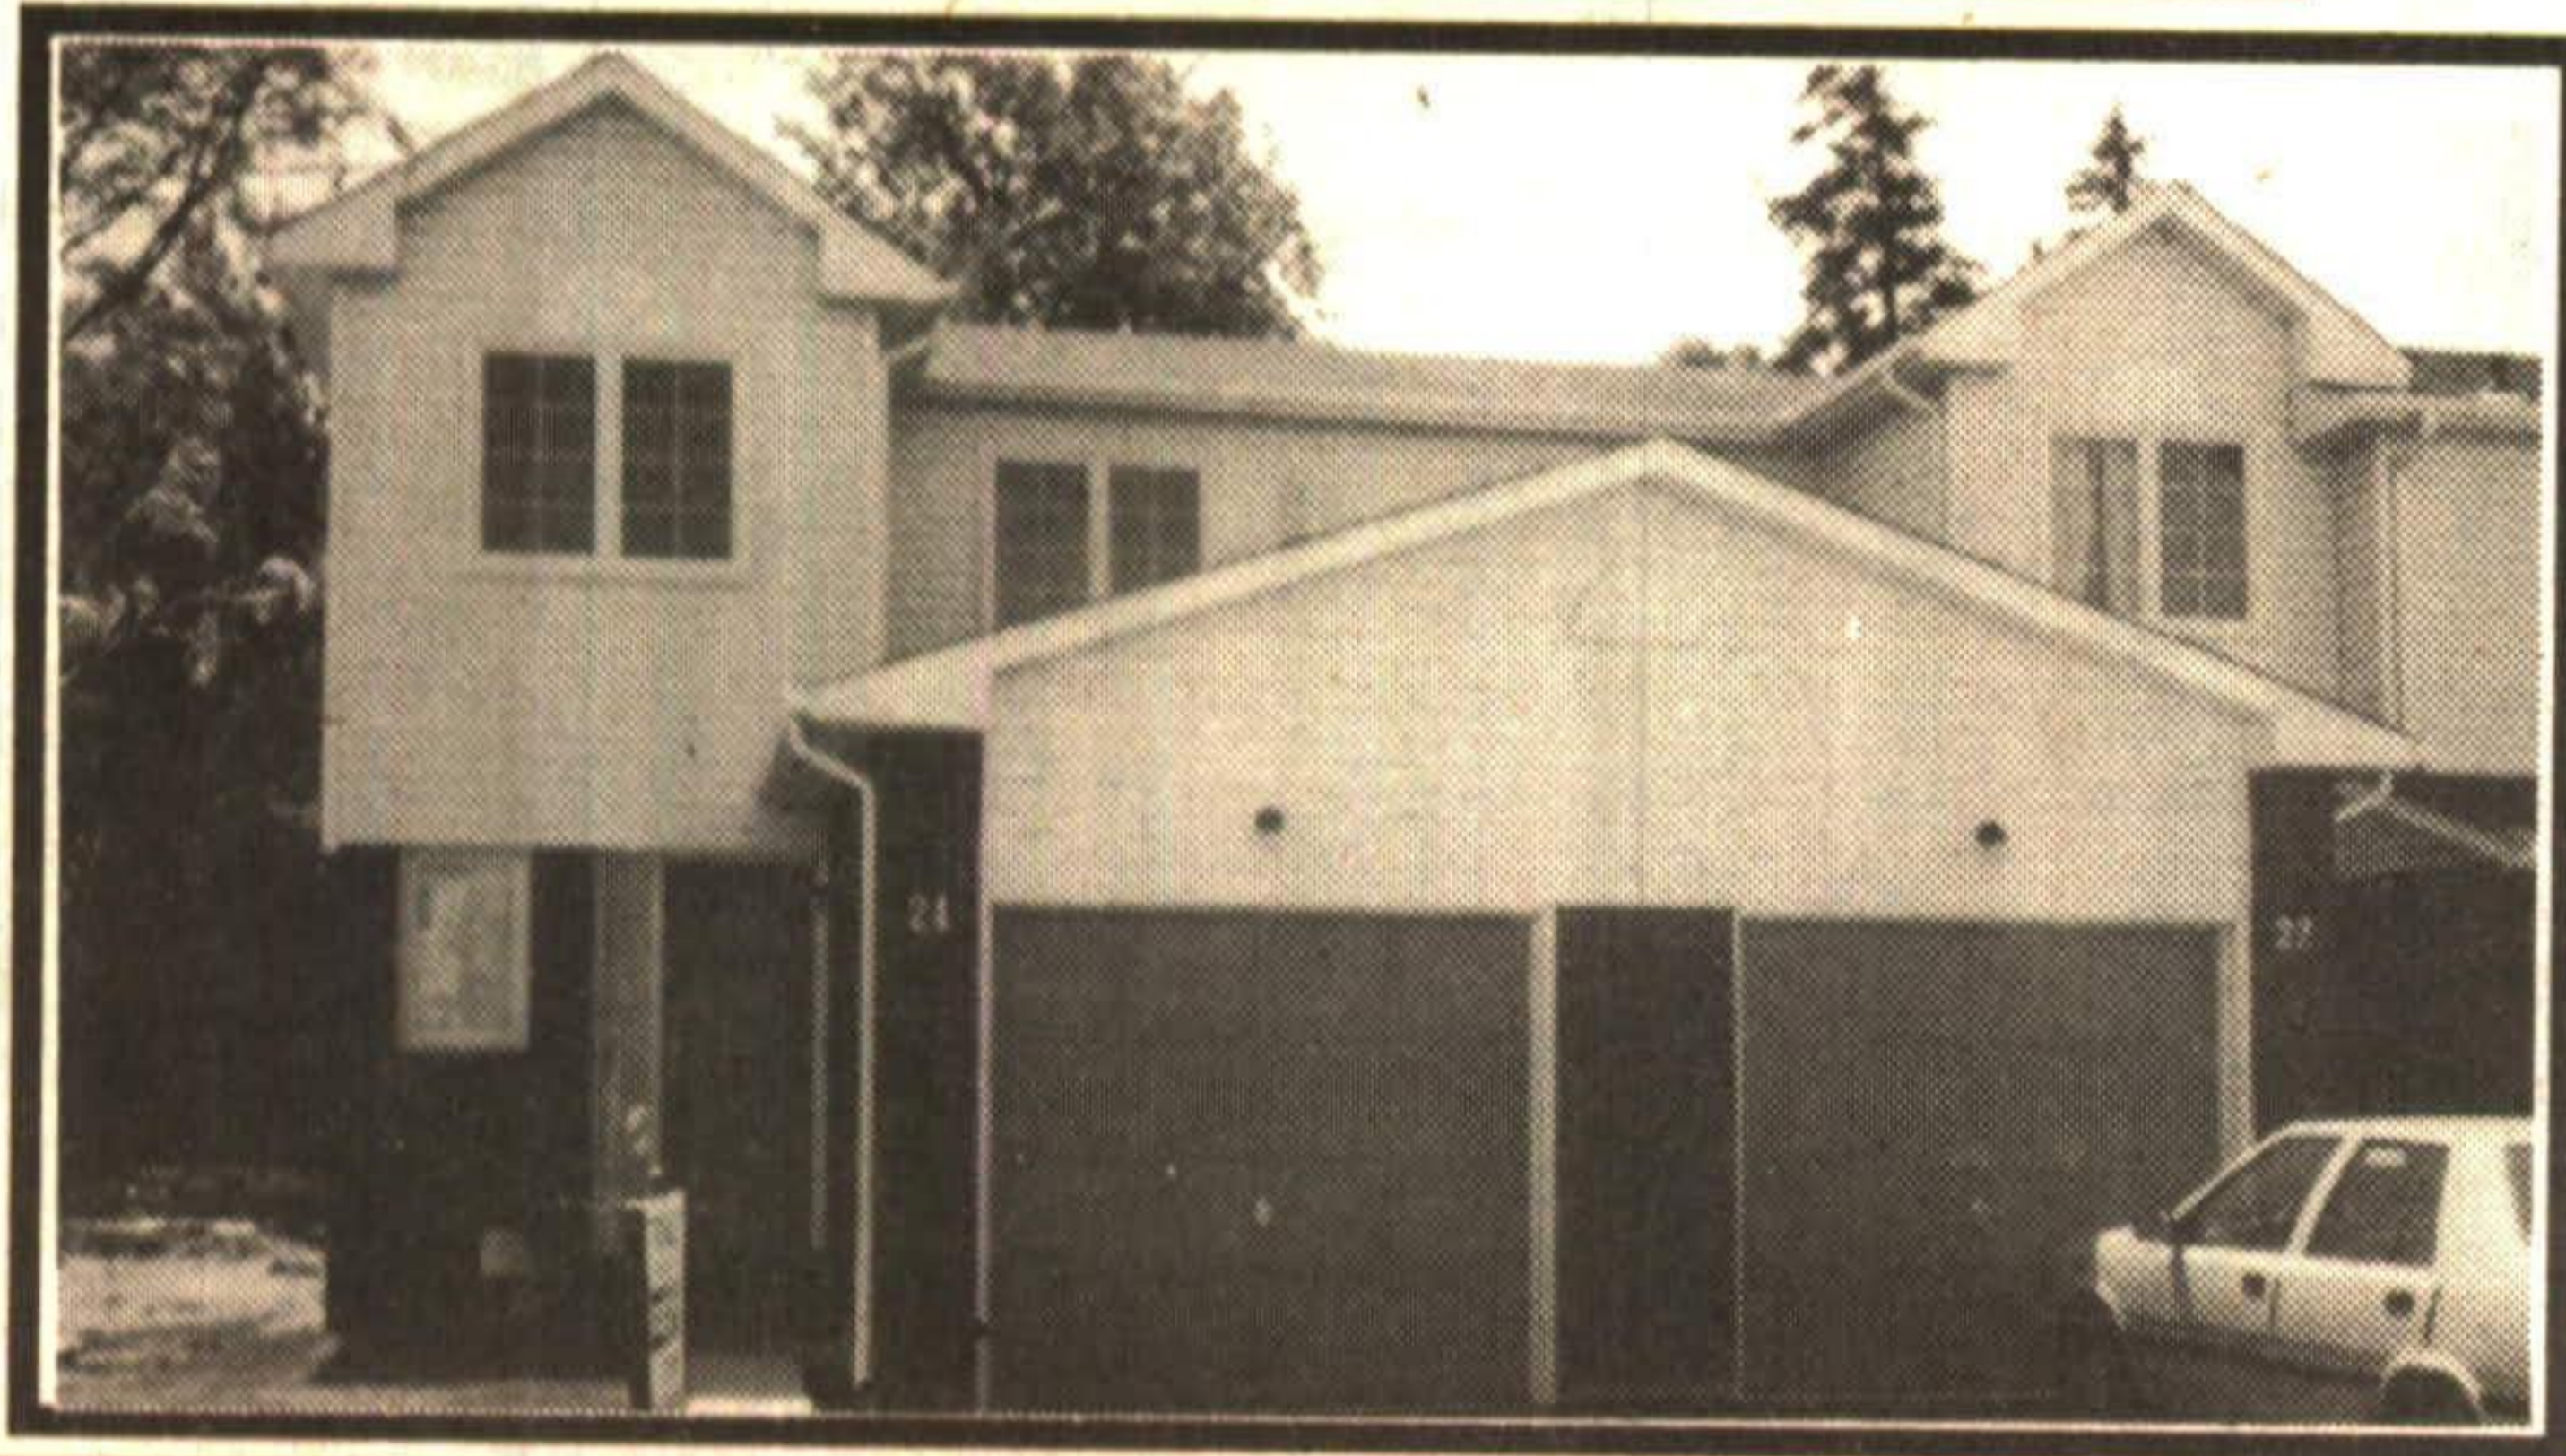

ROYAL LePAGE

Royal LePage Real Estate Services Ltd.
170 Guelph St.
GEORGETOWN
874-3068

877-0173

WHY WAIT?

Beautiful Mulberry Model with fantastic view - 3 bedrooms, inside access to garage, walkout to deck & much more. \$139,900. 1-36

KINGS MILL ON THE CREDIT

This end unit Mulberry Model has two large bedrooms, a five piece bath, open concept main level with walkout to greenbelt. - \$139,900. 1-37

ATTENTION FIRST TIME BUYERS

You are invited to attend a public seminar on buying and financing a home... sponsored by Dean Jackson, Sales Representative*.