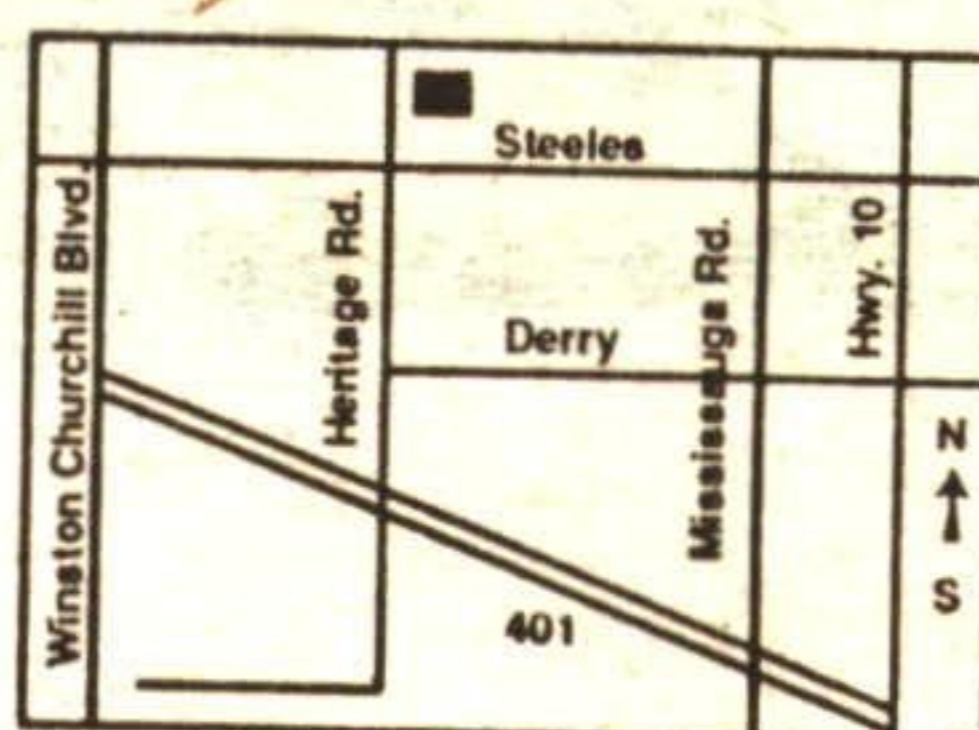

$200,000 goal

United Way campaign begins

By LISA TALLYN
Staff writer

Halton Hills United Way has set $200,000 as its target in the 1992 campaign and Olympic gold medalist Shannon Crawford provided the inspiration for campaigners to meet this goal.

Crawford, who won her medal for rowing in Spain this summer, helped kick off the United Way campaign at a luncheon at the North Halton Golf and Country Club Wednesday. She provided an inspirational talk on teamwork to campaign members. Representatives of the United Way's member agencies were also at the kick-off.

Campaign chairperson Bob Malcolmson also provided some encouragement to campaign team members.

"The United Way is an important aspect of any community," said Malcolmson. "The United Way does little things that help a lot of people."

Malcolmson told the group about his 92-year-old grandfather who receives a hot meal daily thanks to Meals on Wheels, a United Way funded agency.

"Team United Way can do an awful lot in this community," said Malcolmson. He's optimistic this year's target can be reached. Last year's campaign netted the United Way $195,00, $15,000 more than the 1991 goal.

The campaign got a boost at the luncheon from Branch 120 of the

Royal Canadian Legion. Representatives of the branch handed a cheque to Malcolmson for $1,000, raised at various legion events over the past months. Another $200 was raised for the United Way at the Farm Olympics at Georgetown Fair last weekend.

Halton Hills United Way provides funding for 23 agencies including Acton Social Services and Information Centre (ASSIC), Georgetown Open Door Youth Centre, Halton Family Services,

Halton Recovery House, North Halton YMCA, Halton Sexual Abuse Program, Georgetown Parent-Child Centre, and the North Halton Literacy Guild.