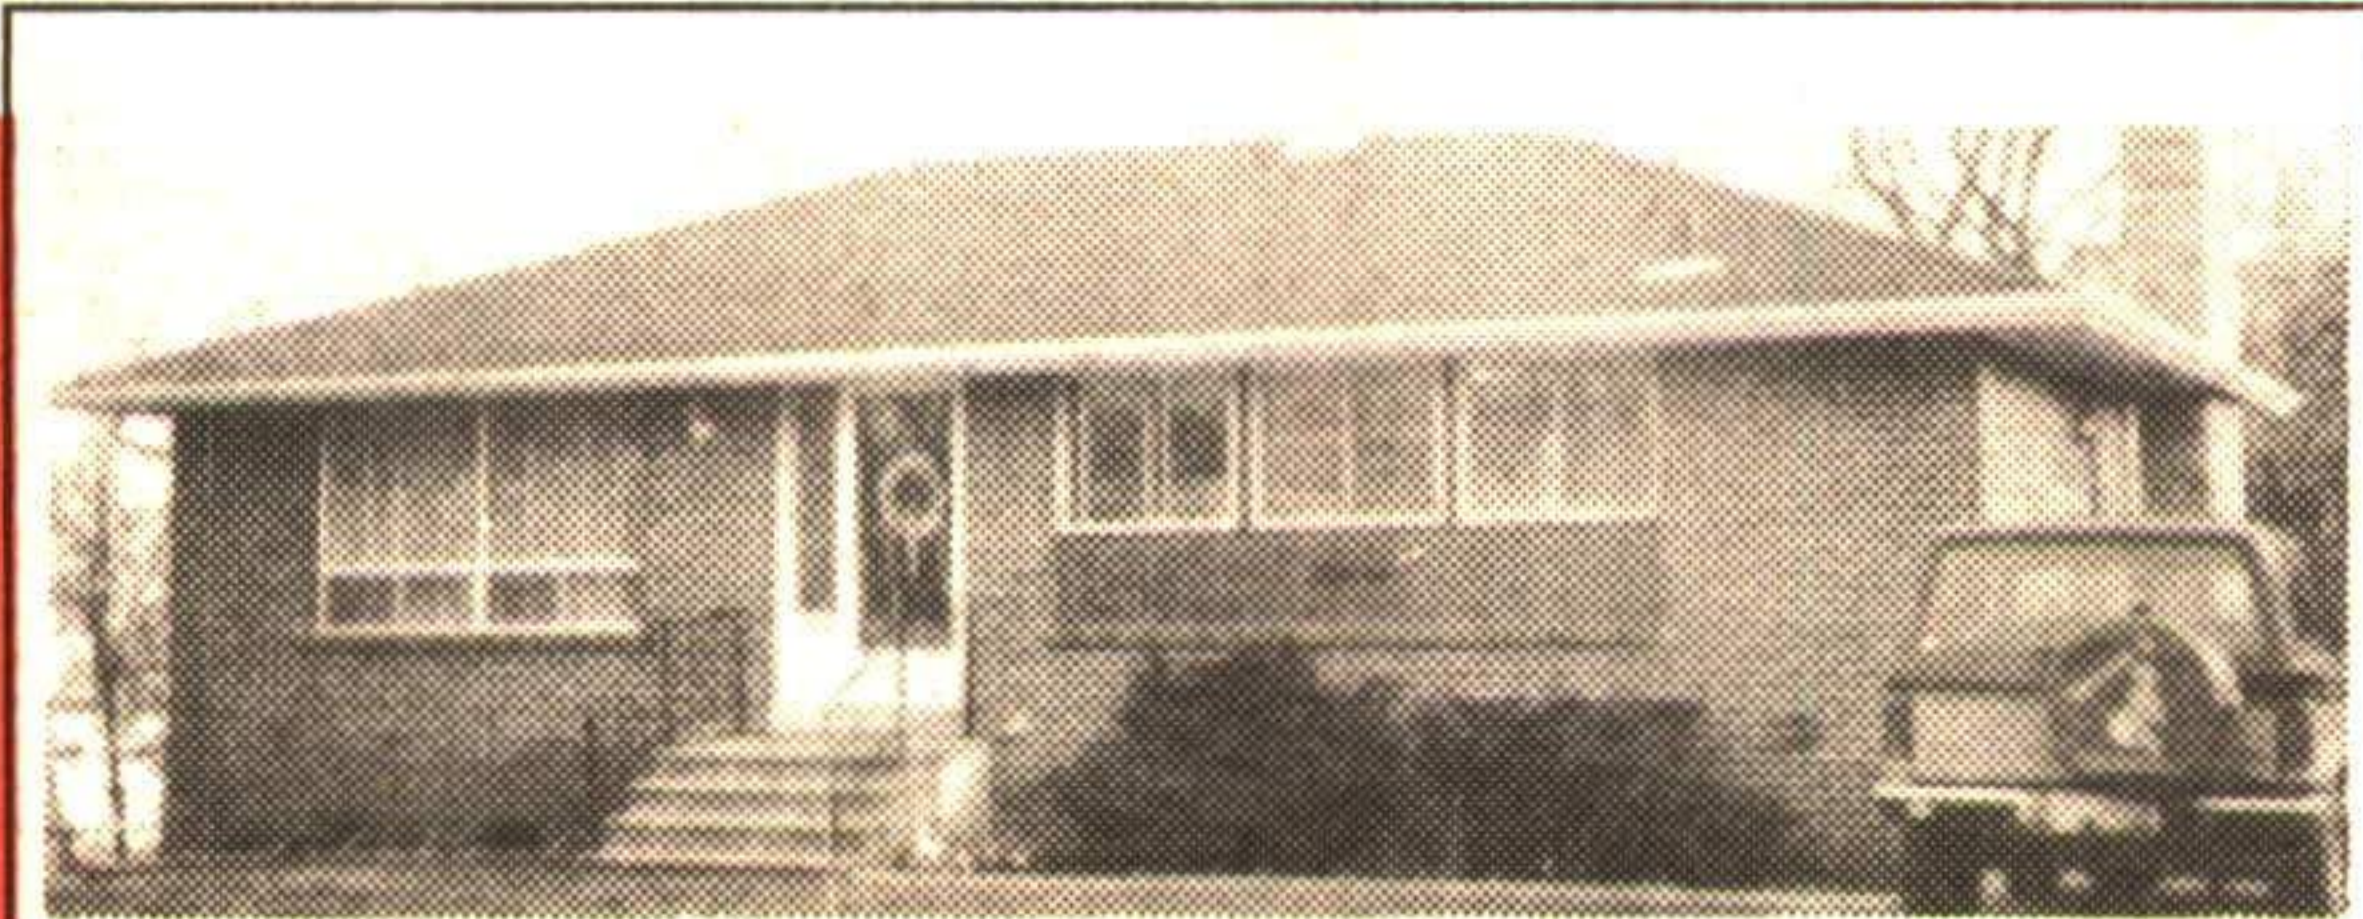

IN-LAW SUITE

Gorgeous bungalow with walkout basement converted to in-law suite for family (teenagers). Soft decor and some hardwood floors. Backs onto park. Call NOW. Donna Rae*. RM116-92