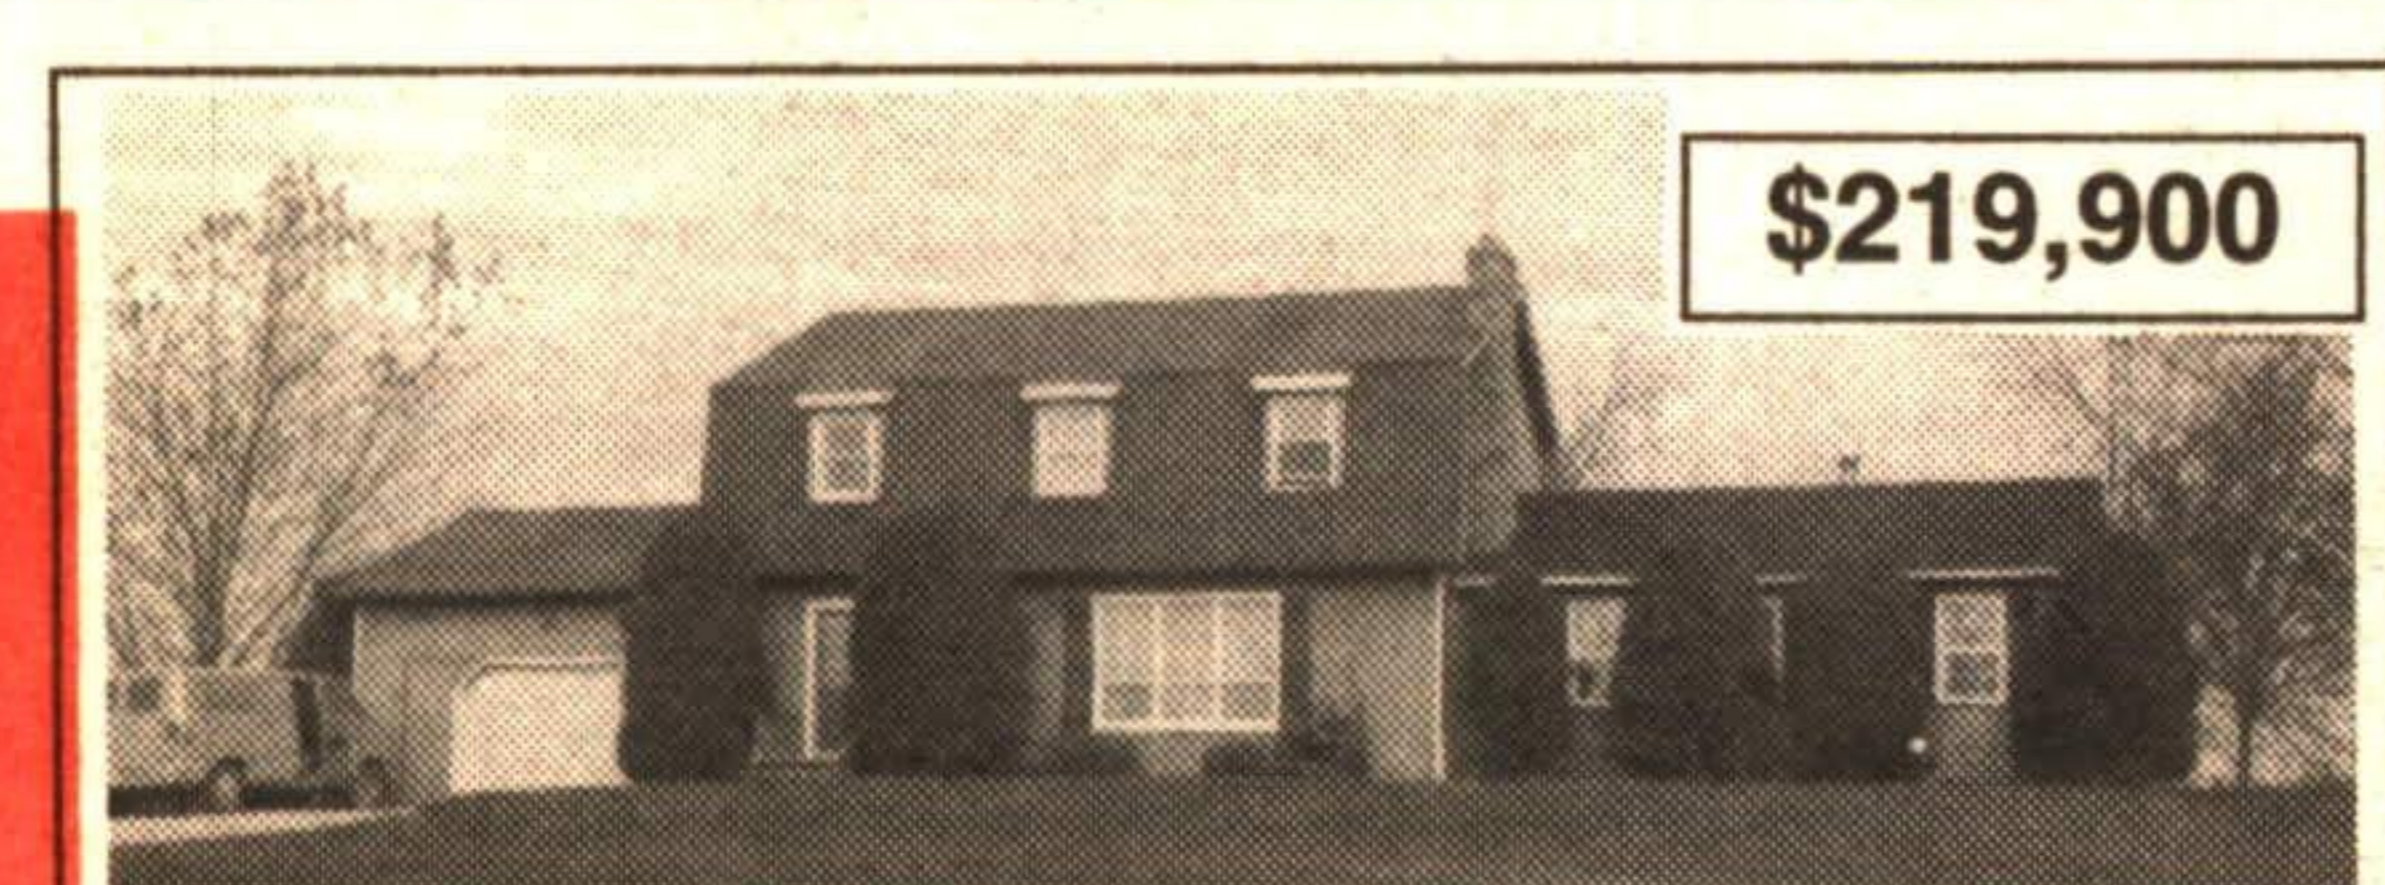

**FANTASTIC PRICE
FANTASTIC MORTGAGE**

GORGEOUS COUNTRY PROPERTY

north of Georgetown
\$219,900.

BONUS 5% Mortgage for 2 years
Call Donna Rae* 877-5211 RM094-92

WOW!!!

\$279,000 Huge family home boasting executive taste throughout; sparkling inground pool with plenty of backyard left over. Quiet dead end street. Call Donna Rae* 877-5211. RM184-92

\$219,900

THE THREE "C'S"

Charming, character, country. 1 acre close to Ballinacree. Possible 5 bedrooms, \$219,900. Motivated vendor. Call Now Donna Rae* 877-5211. RM254-91

28 ACRES

Heated workshop, 300 sq. metres. Walkout from basement with 2nd kitchen and washroom (possible in-law), gorgeous property. Great location for horses. Call Donna Rae*. RM194-92

TWO FAMILY HOME

Legal duplex and gorgeous country home as well. 2 separate entrances. Nice income from the 2nd side. Georgetown location. **MOTIVATED VENDOR. CALL NOW.** Donna Rae*, 877-5211. RM139-92

WORTH THE LOOK NOW

Large family home. Finished basement. Sunroom addition. Gorgeous deep deep deep fenced lot. 2 car garage. All this for \$179,900. Call Donna Rae* RM107-92

PICTURE PERFECT

3 bedroom sidesplit in town on a quiet, private crescent. Walk to mall, doctors and public schools. Immaculate 10++ throughout and includes upgrades such as a new roof and windows in '91. Call Donna Rae*. RM217-92