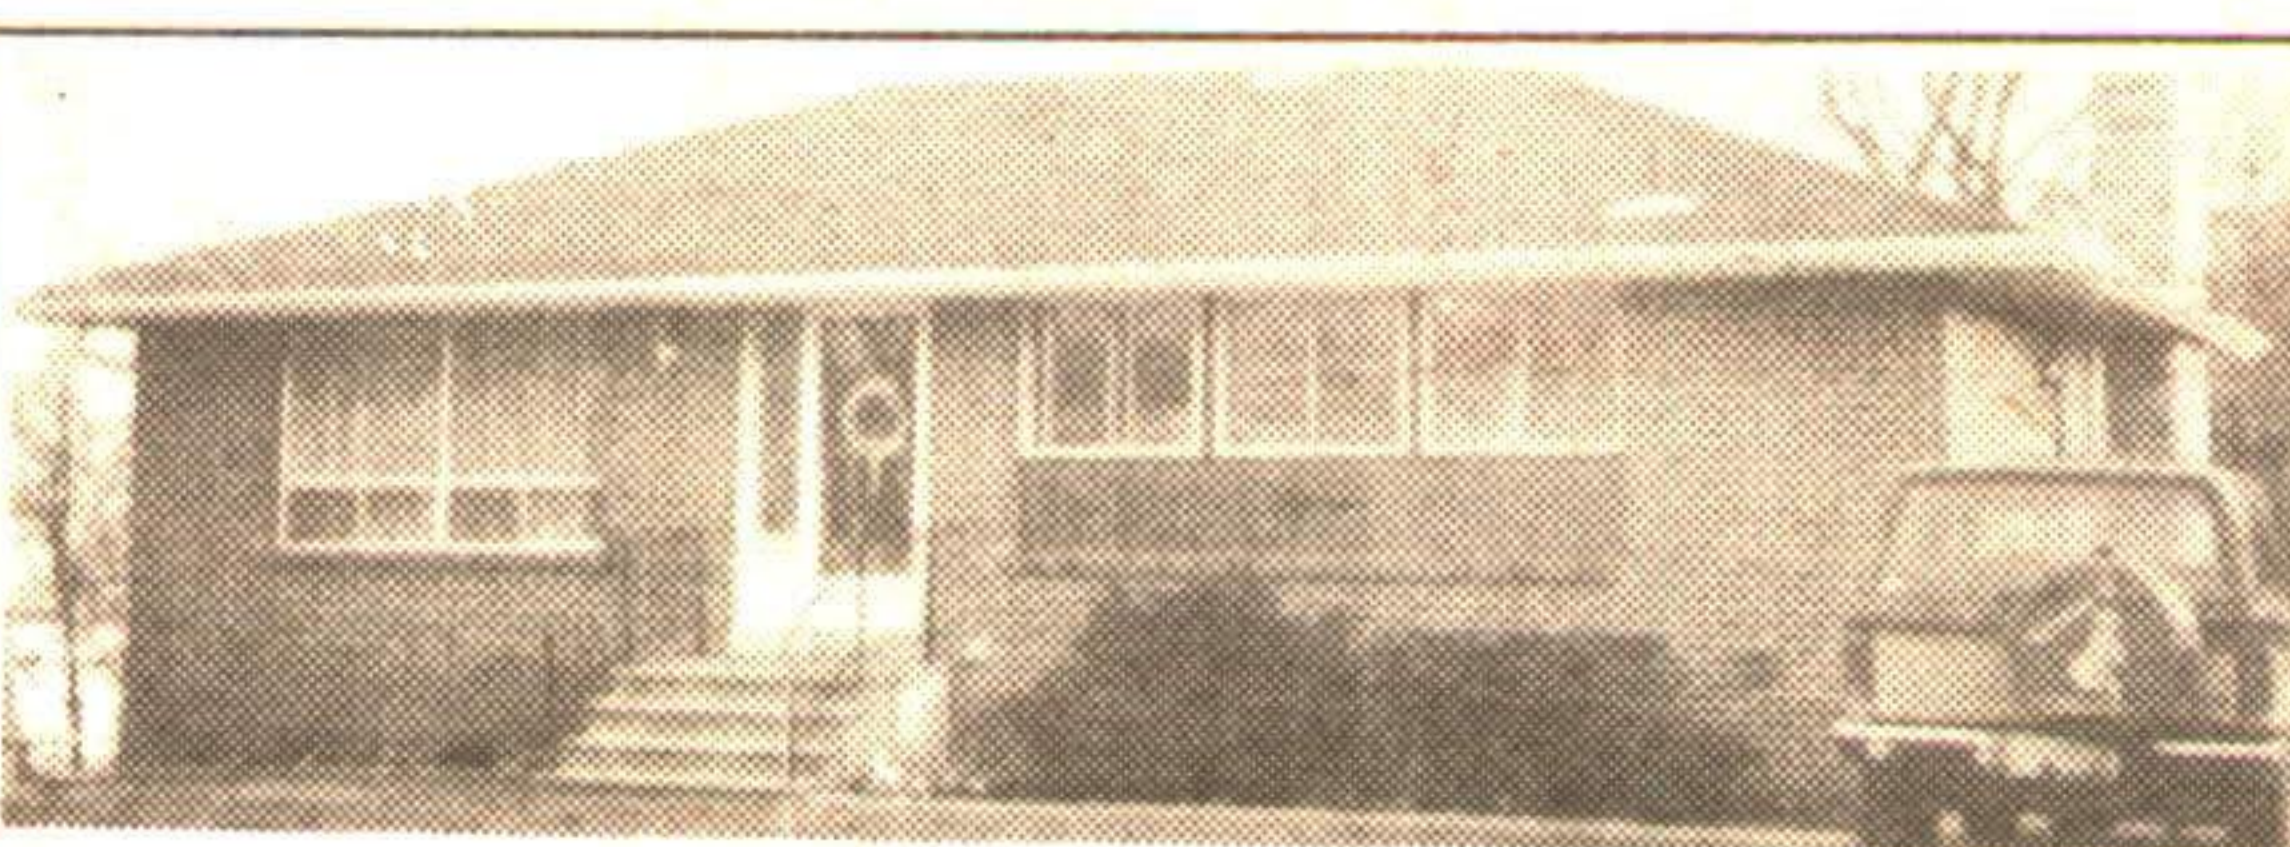

I HAVE A CASH BUYER

For a 2nd or 3rd floor 2 bedroom condo in the Sands. Call Donna Rae* if you are thinking of moving.

IN-LAW SUITE

Gorgeous bungalow with walkout basement converted to in-law suite for family (teenagers). Soft decor and some hardwood floors. Backs onto park. Call NOW. Donna Rae*. RM116-92