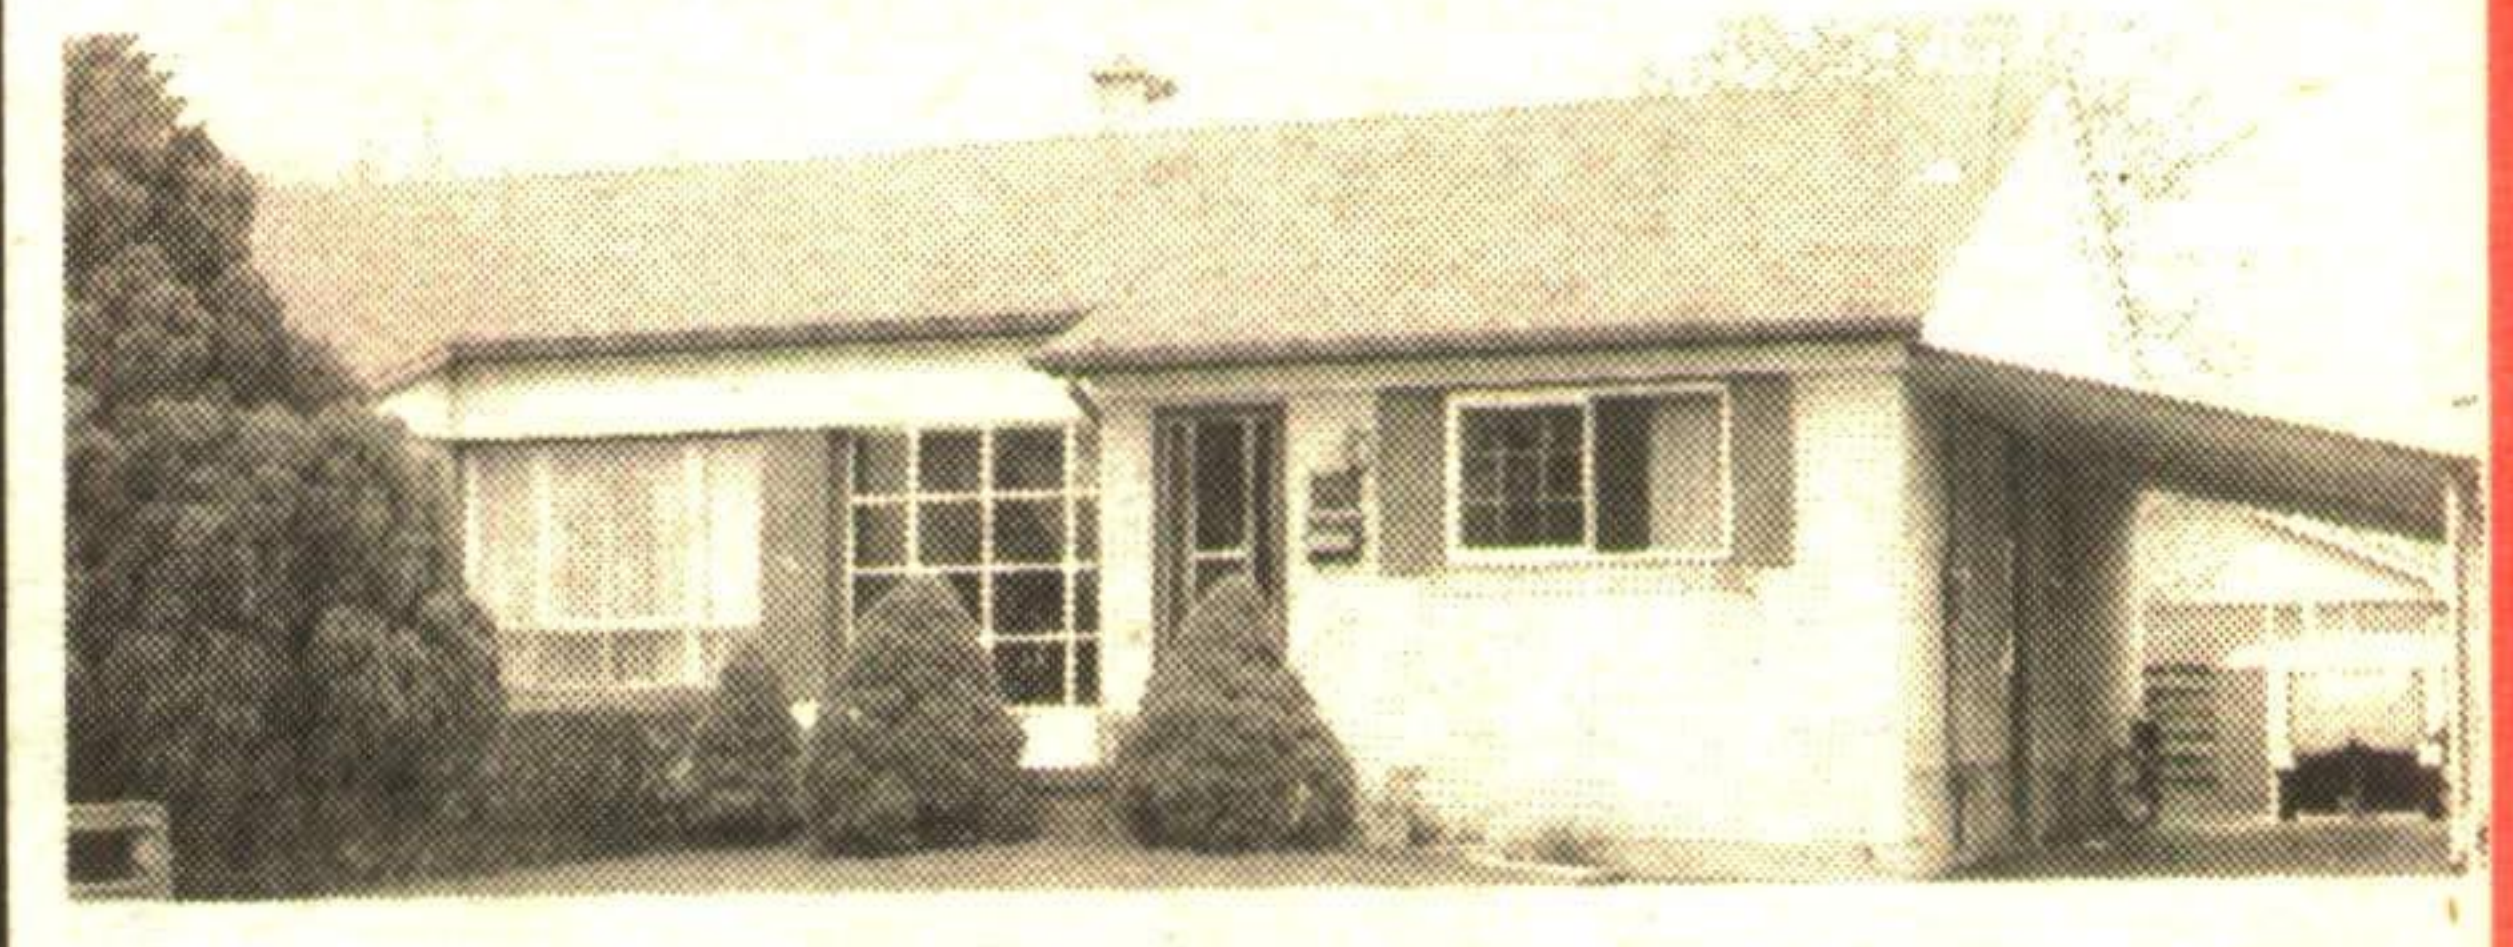

GEORGETOWN DEAL

$162,900

It's all been done. Just move in & enjoy this beauty & have the one bedroom in-law suite help you with your mortgage payment. Call Anne** or Ab* Genoe 853-1505 or 877-5211.

RM149-92