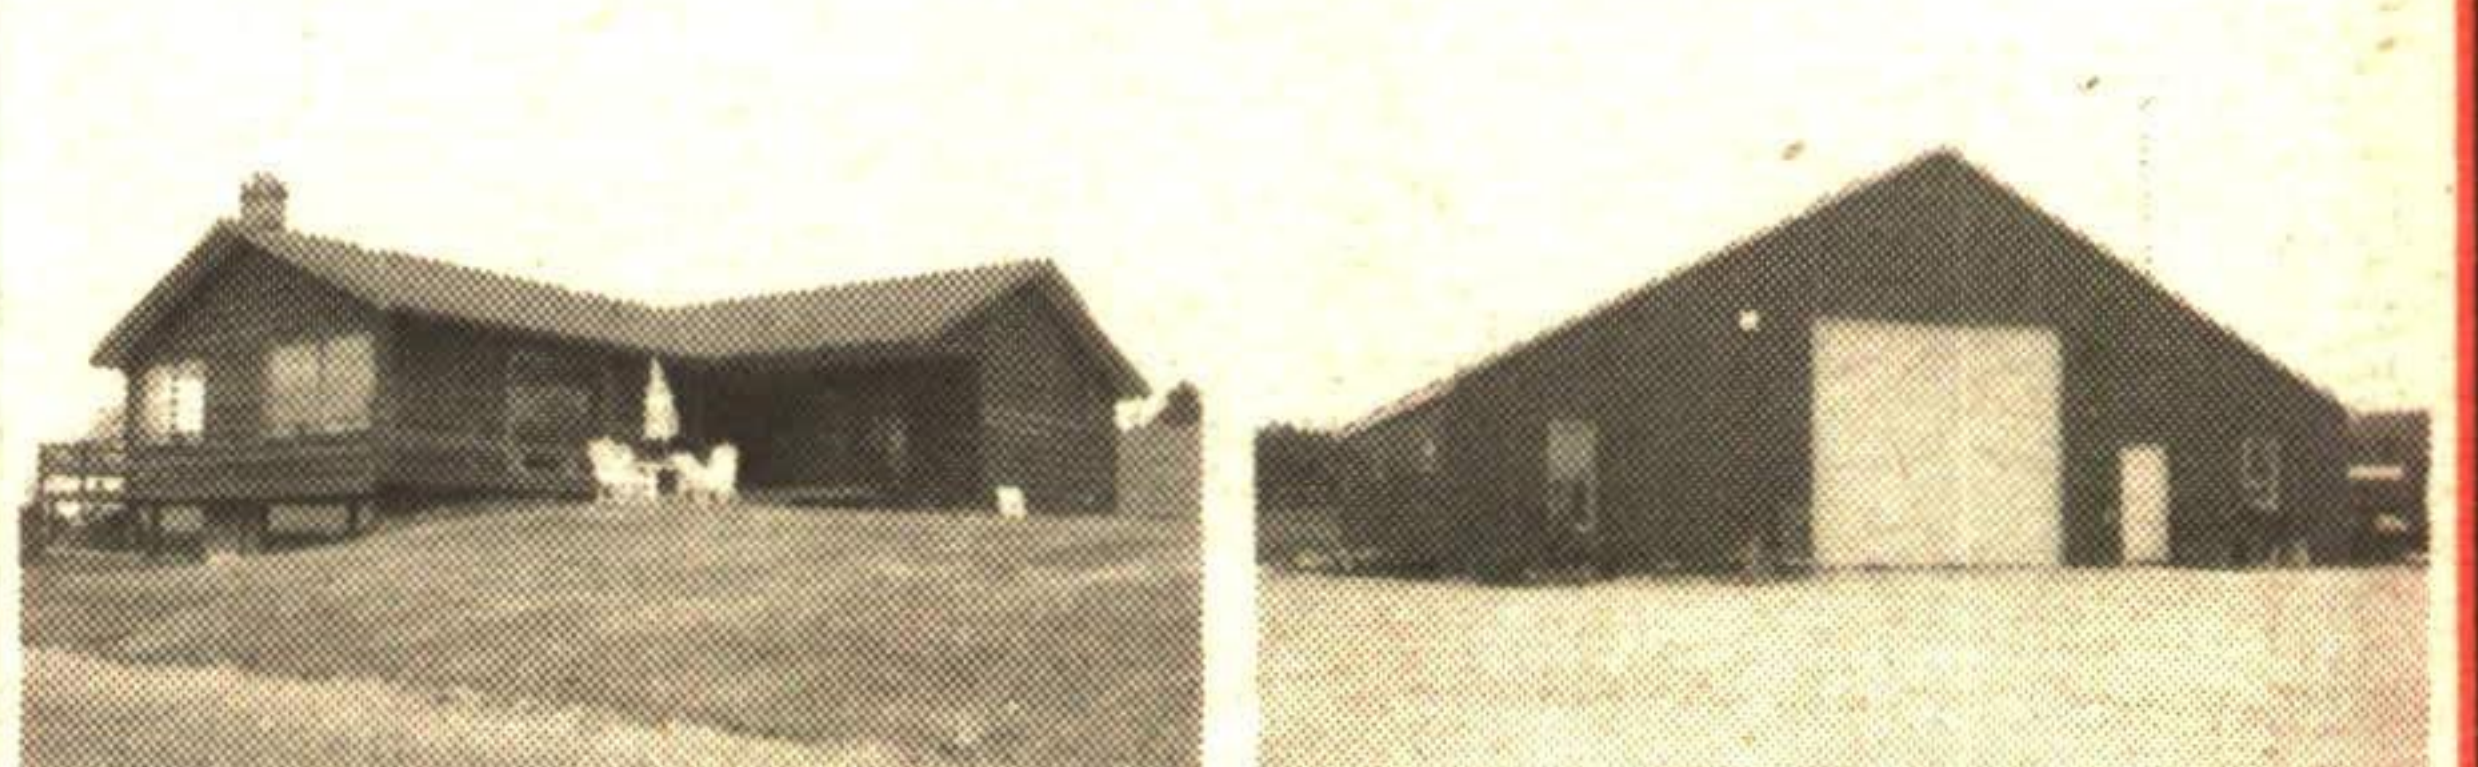

47 plus acres just north of Terra Cotta. View of Toronto Skyline. Large rooms, sauna, hot tub room. Fantastic shop - call Larry*.

92-2-292