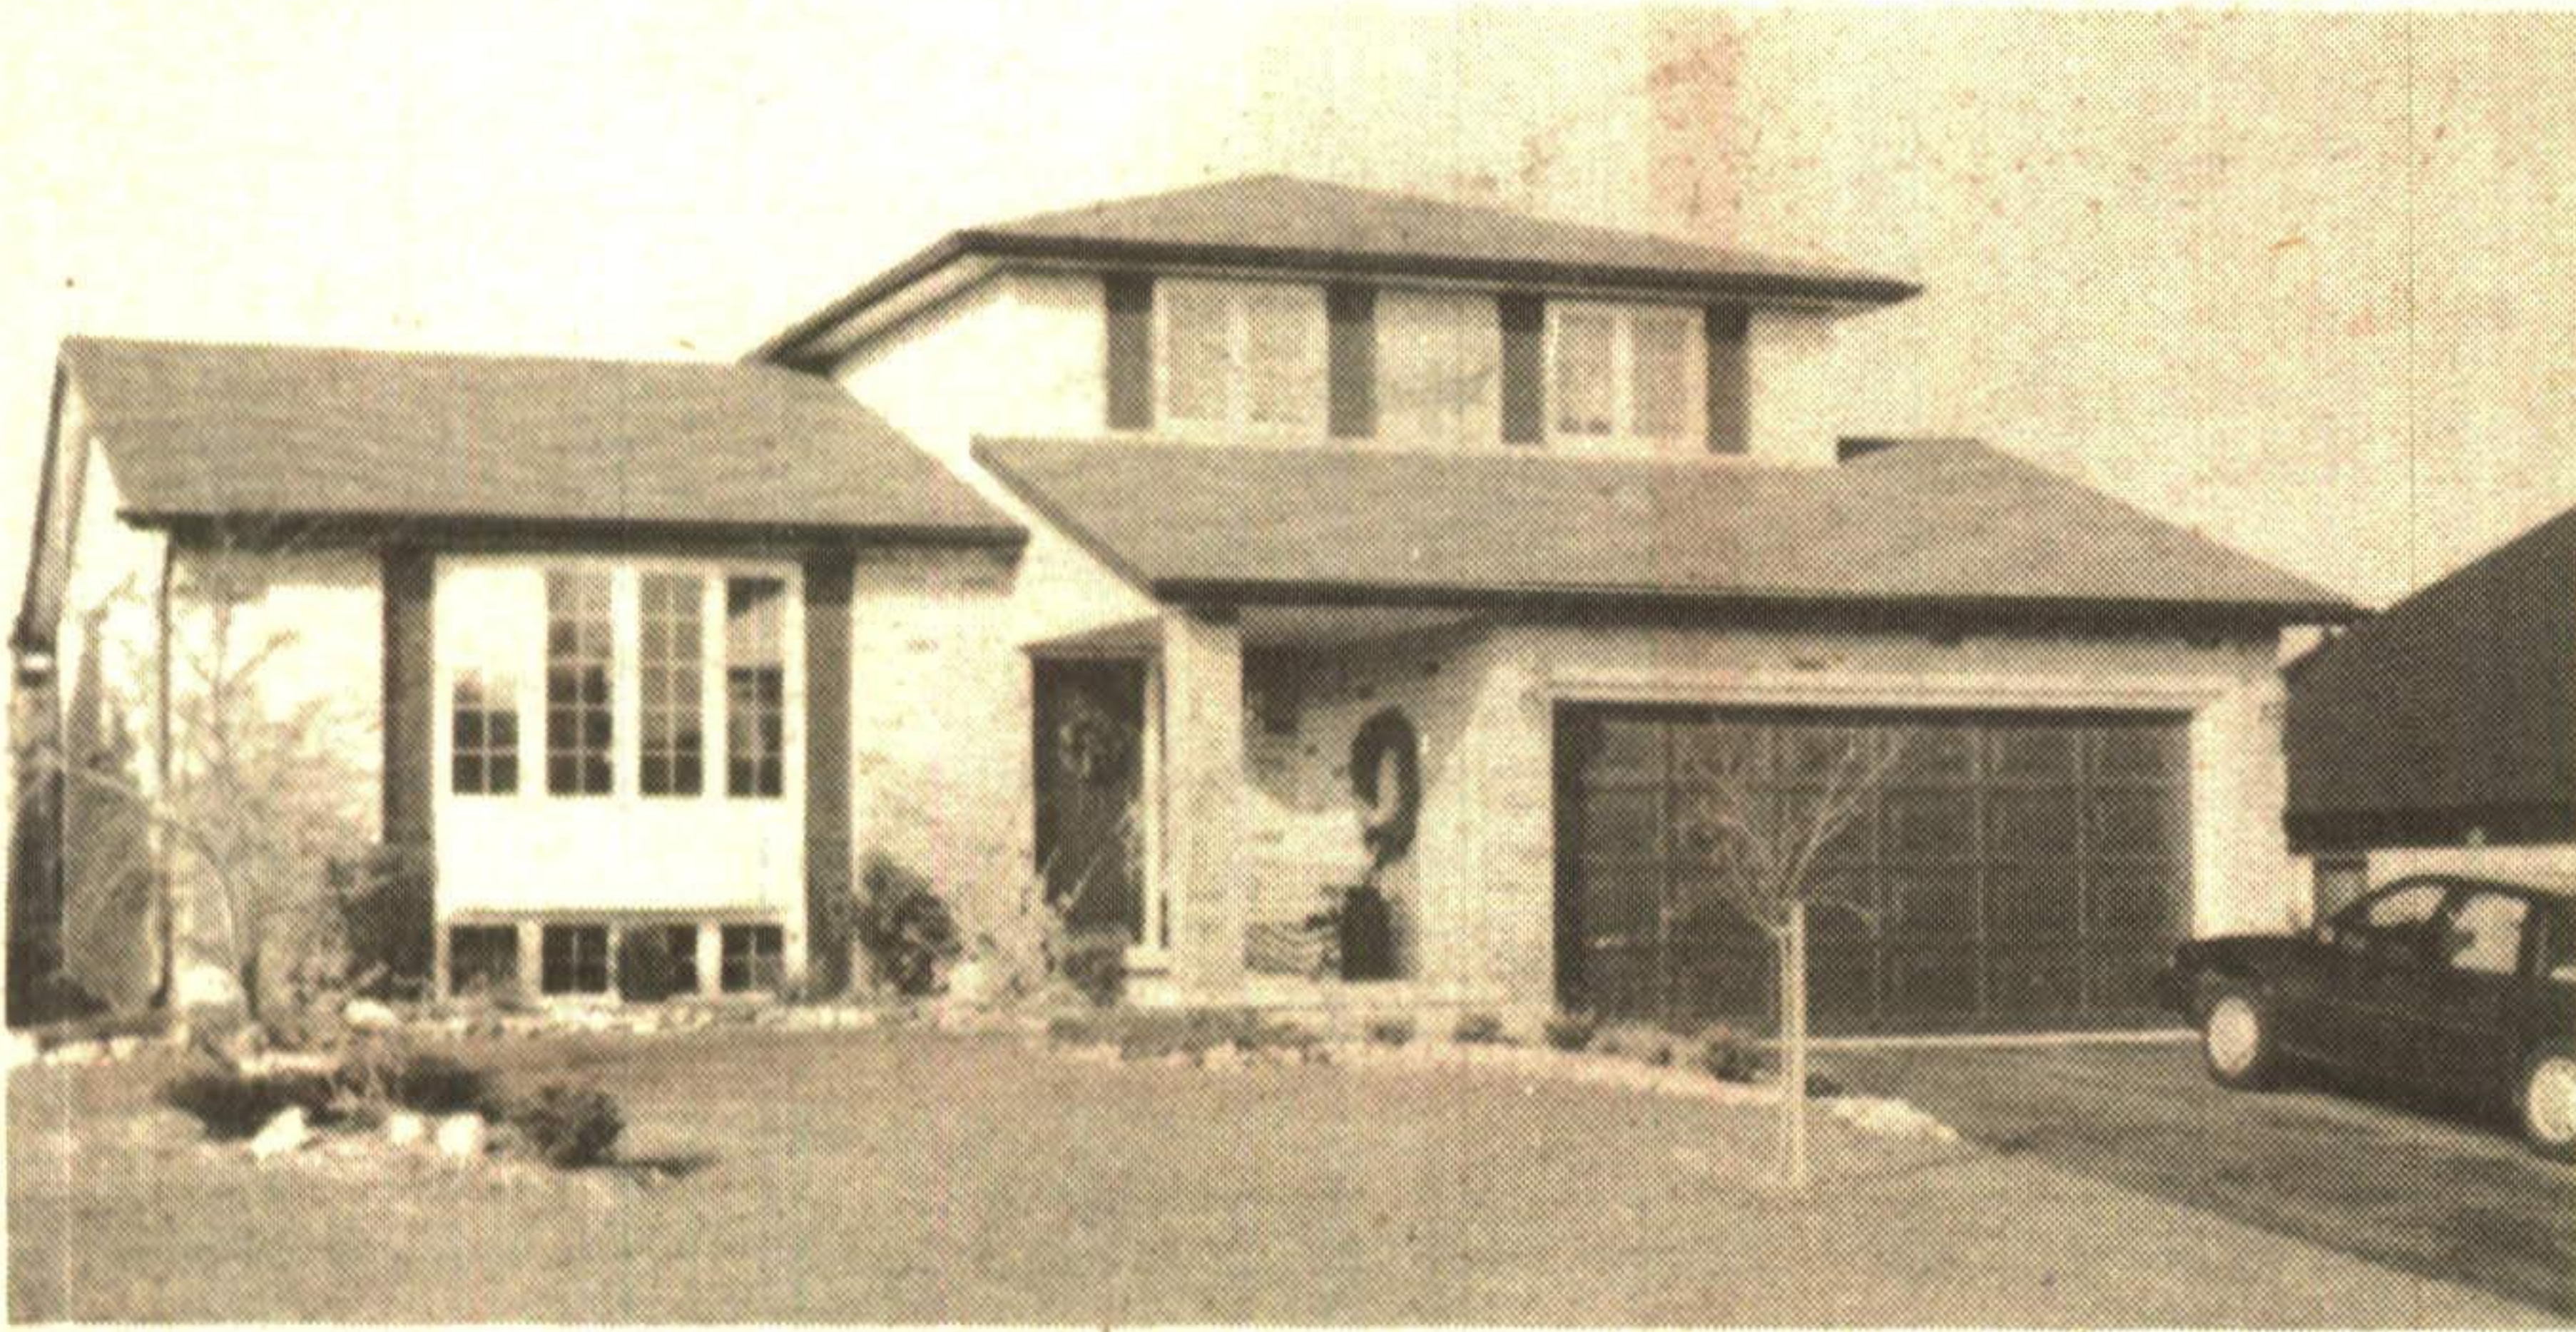

## "ELEGANT DESIGNER HOME"

Professionally decorated and landscaped with many upgrades. This 1815 sq. foot. 3 bedroom sidesplit has a pleasant surprise in every room. You'll enjoy the floor to ceiling fireplace in the family room and the laundry room on the main floor. Best buy in Rockwood at \$207,000. call Cheri\* or Cindy\*. RMRW92-03

877-5165

Tor. 874-3040

Erin 833-9714

Res. 833-9578

**LARRY BARNSTAPLE**  
Sales Representative\*

PROVIDING REAL ESTATE SERVICES SINCE 1972

ONLY \$379,900

Scenic 74 acre farm with bank barn 15 min. to "GO" train. Exceptional 2600 sq. ft. home. With walkout basement, oak kitchen, main floor laundry family room with fireplace.

91-463

INVESTMENT COMMERCIAL

3000 sq. ft. on Main Street; 2 apartments, upscale store and store front; income carries everything. Asking \$298,000.

92-2-138

ONLY \$239,000

12 beautiful acres, river, trees, open space, 3 bedroom home, 2 fireplaces, 2 baths, walkout basement, new addition in progress. Call Larry\*.

92-2-287

IT'S JUST A GOOD BUY!

Immaculate 3 bedroom on landscaped acre lot. French doors to 1000 sq. ft. 3 level deck. Large insulated basement. Close to "GO". Asking \$217,900.

91-449

BUILDERS OWN

\$259,000 Asking. Almost new 3 or 5 bedroom on extra large pie shaped lot. Ideal for football and family BBQ's. Spacious foyer with ceramics, French doors to living room with floor-to-ceiling brick fireplace. Two walkouts to covered deck. Family kitchen with bay window. Call for all the details. Larry Barnstaple\* 874-3040.