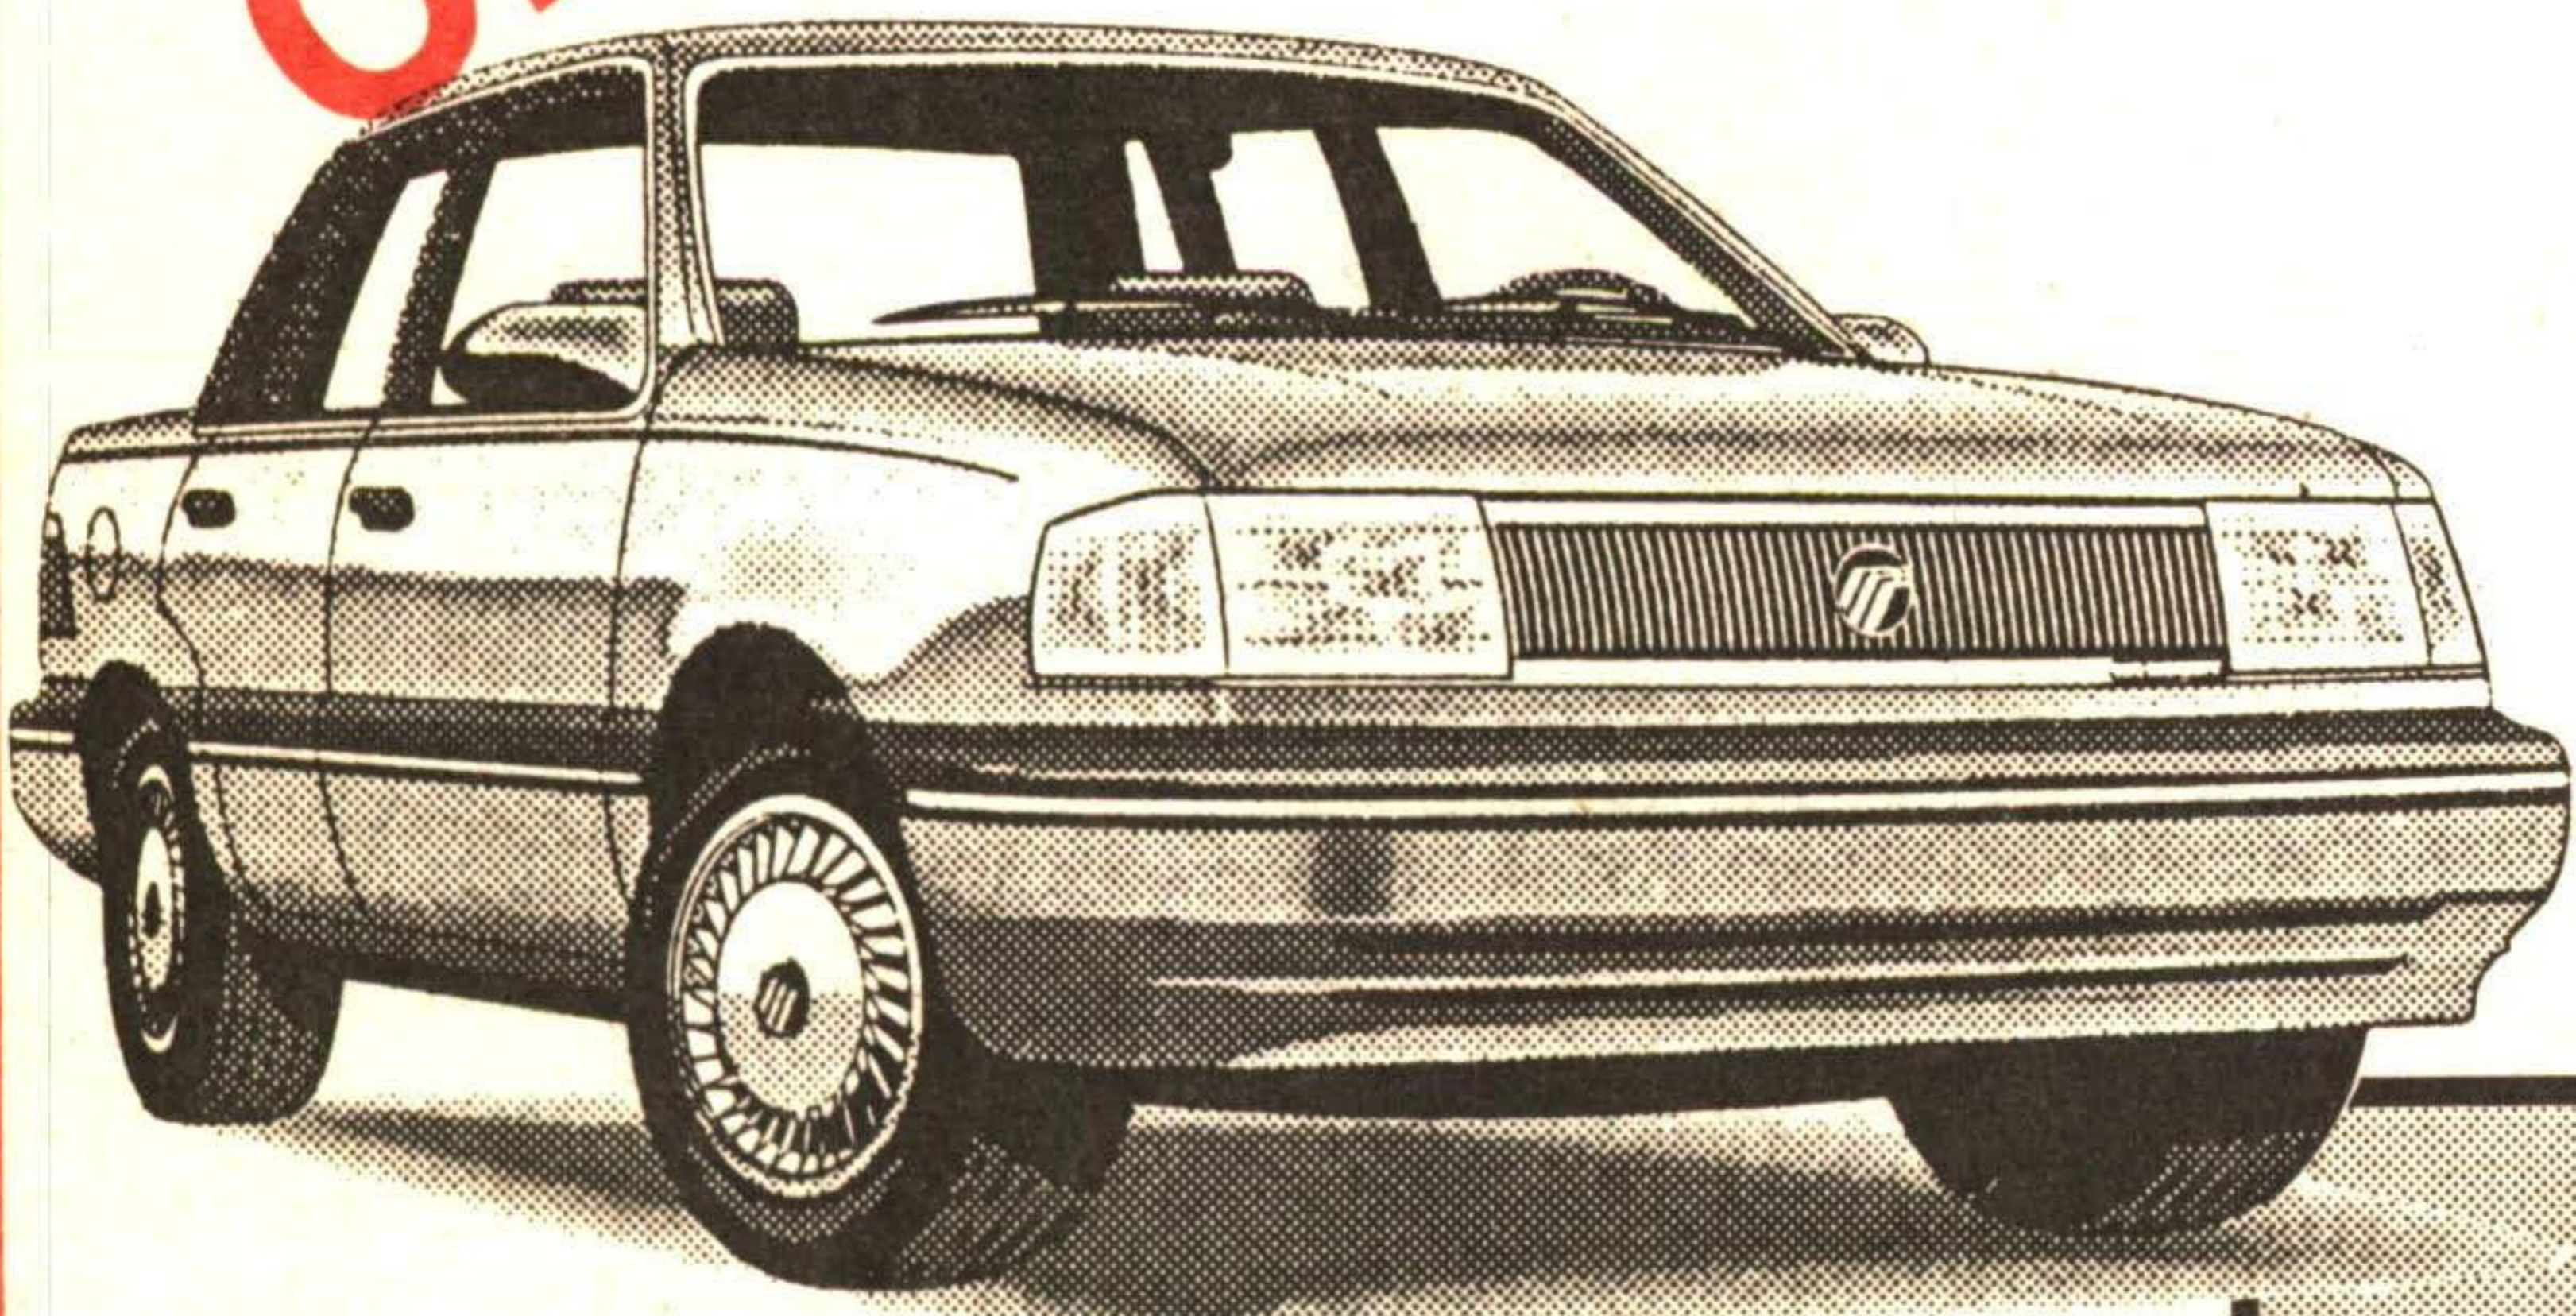

AT THIS RATE THEY'LL GO FAST

**1991 Company
CLEARANCE**

Choose From
**10
TOPAZ/TEMPO**

\$8887.^{*} ONLY

- 2.3 L EFI Engine
- Automatic Transmission
- Power Steering & Brakes
- Dual Power Mirrors
- Air Conditioning
- Intermittent Wipers
- Tinted Glass
- AM/FM Stereo

AEROSTAR XL

From **\$14,887.^{*}**

**6.9%
FINANCING
NO
AIR TAX
NO
FREIGHT
NO
TIRE TAX
NO
GAS TAX**

**Free BALANCE OF
FACTORY WARRANTY**

TAURUS

4 Door
Only **\$12,988.^{*}**

#P1241

- Air Conditioning
- Privacy Glass
- Light Group
- AM/FM Cassette
- Speed & Tilt
- Auto Trans.
- Power Group
- B/S Moulding

- 3.0L EFI V/6
- Auto Trans.
- Air Conditioning
- Power Windows
- AM/FM Cassette
- Speed & Tilt
- Power Mirrors
- Tinted Glass

"4 to Choose From"

"Choice of 4"

*OAC Financing to a maximum of \$8,000. Topaz/Tempo, \$12,000 Aerostar/Taurus over 36 month term. i.e. \$8,000 Financed equals \$246.65 C.O.B. \$879.40. Total \$8879.40 - \$12,000 Financed equals \$369.97 C.O.B. \$1318.92. Total \$13,018.92