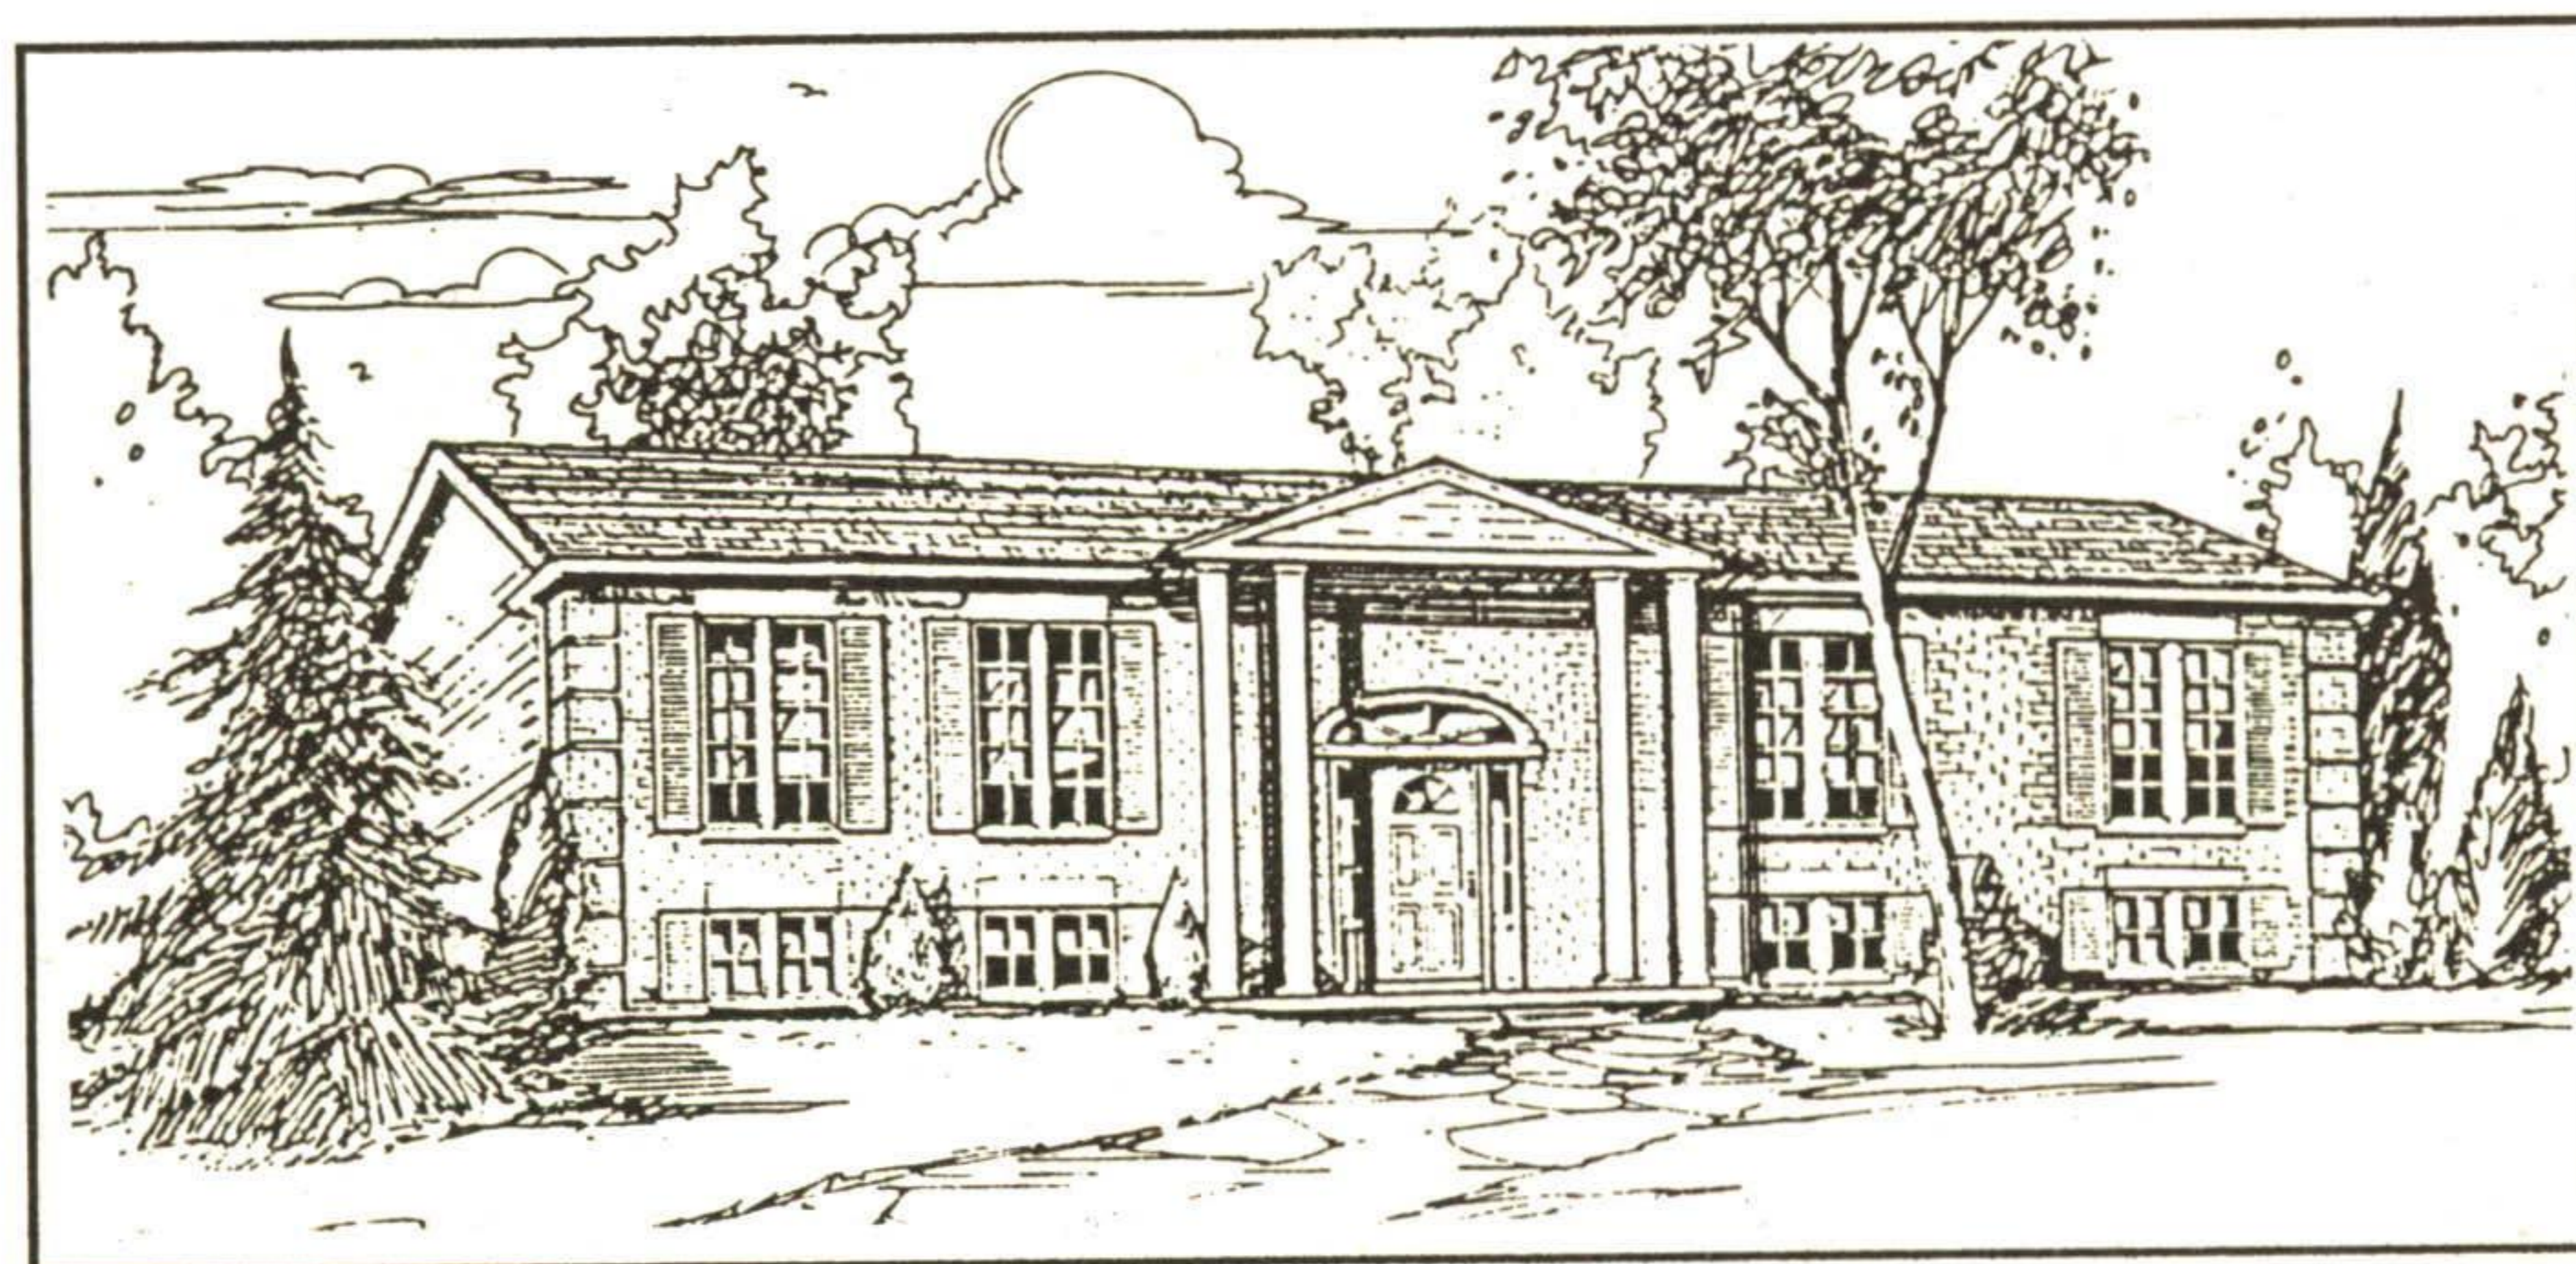

ANOTHER PROJECT BY

RICCIUTO CUSTOM HOMES

SOUTH WINDS ESTATES

from
\$249,900

GST INCLUDED

- ALL CLAY BRICK HOMES
- MINIMUM ONE ACRE LOTS
- MINUTES FROM GEORGETOWN

SALES OFFICE OPEN SUNDAY 2 - 5 PM

CHOOSE OUT OF TEN LOTS
1-2 acres ready to build
PRICED FROM ONLY \$96,900