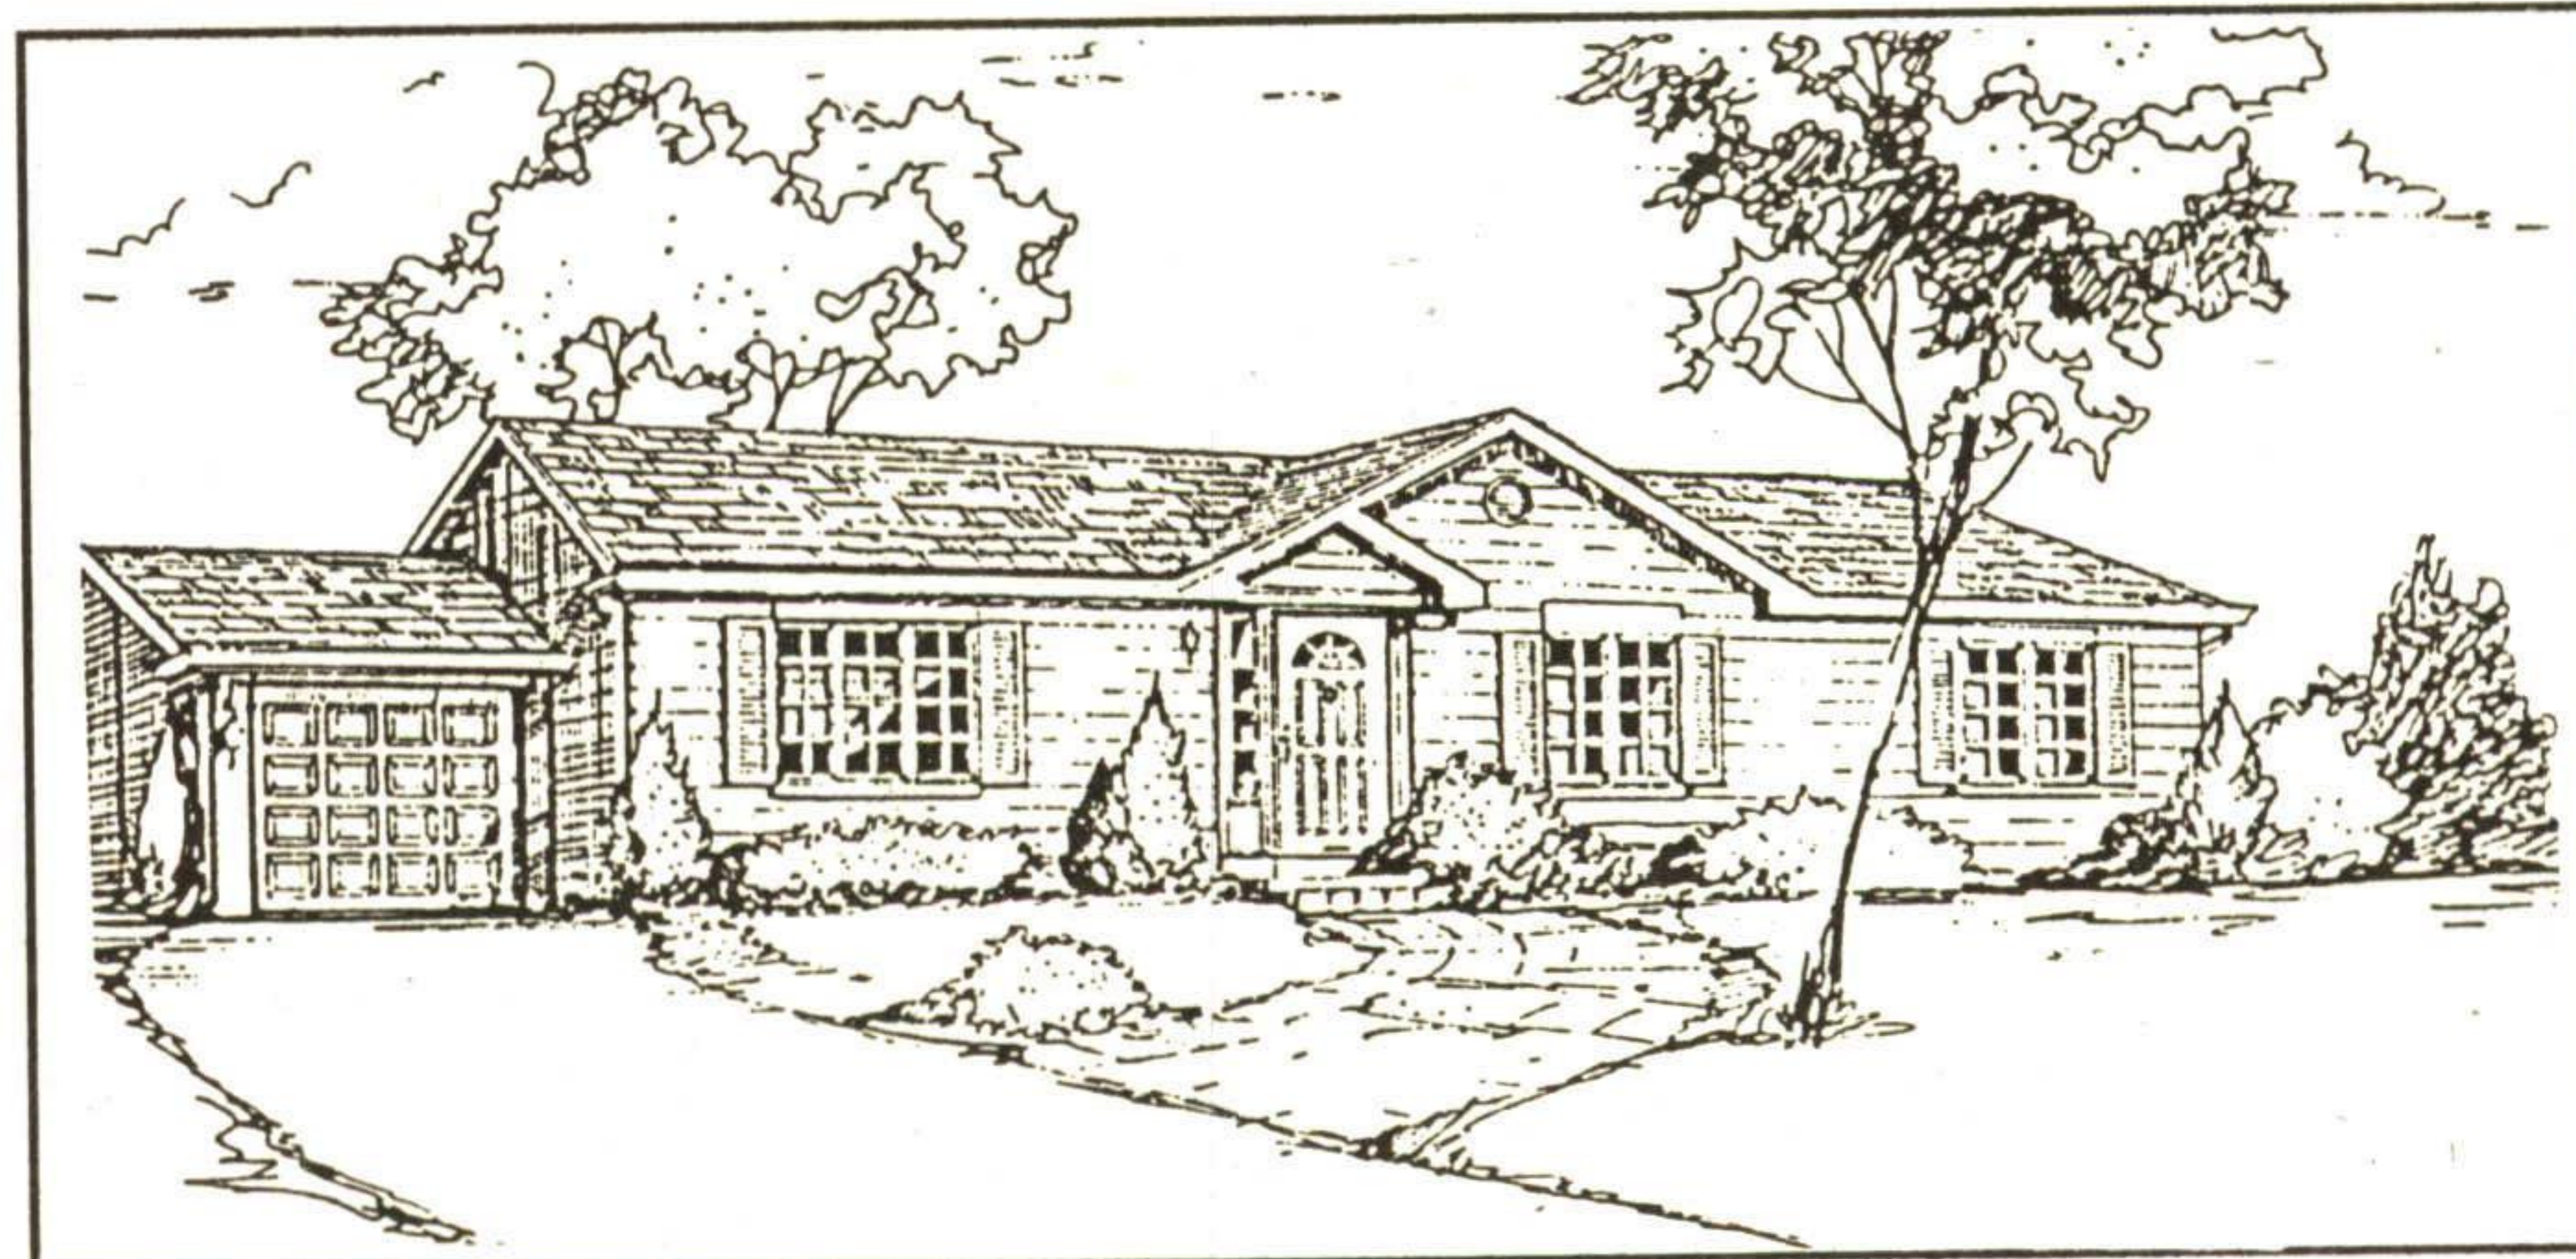

ANOTHER PROJECT BY

RICCIUTO CUSTOM HOMES

SOUTH WINDS ESTATES

from
\$249,900

GST INCLUDED

- ALL CLAY BRICK HOMES
- MINIMUM ONE ACRE LOTS
- MINUTES FROM GEORGETOWN

SALES OFFICE OPEN SUNDAY 2 - 5 PM

CHOOSE OUT OF TEN LOTS
1-2 acres ready to build
PRICED FROM ONLY \$96,900