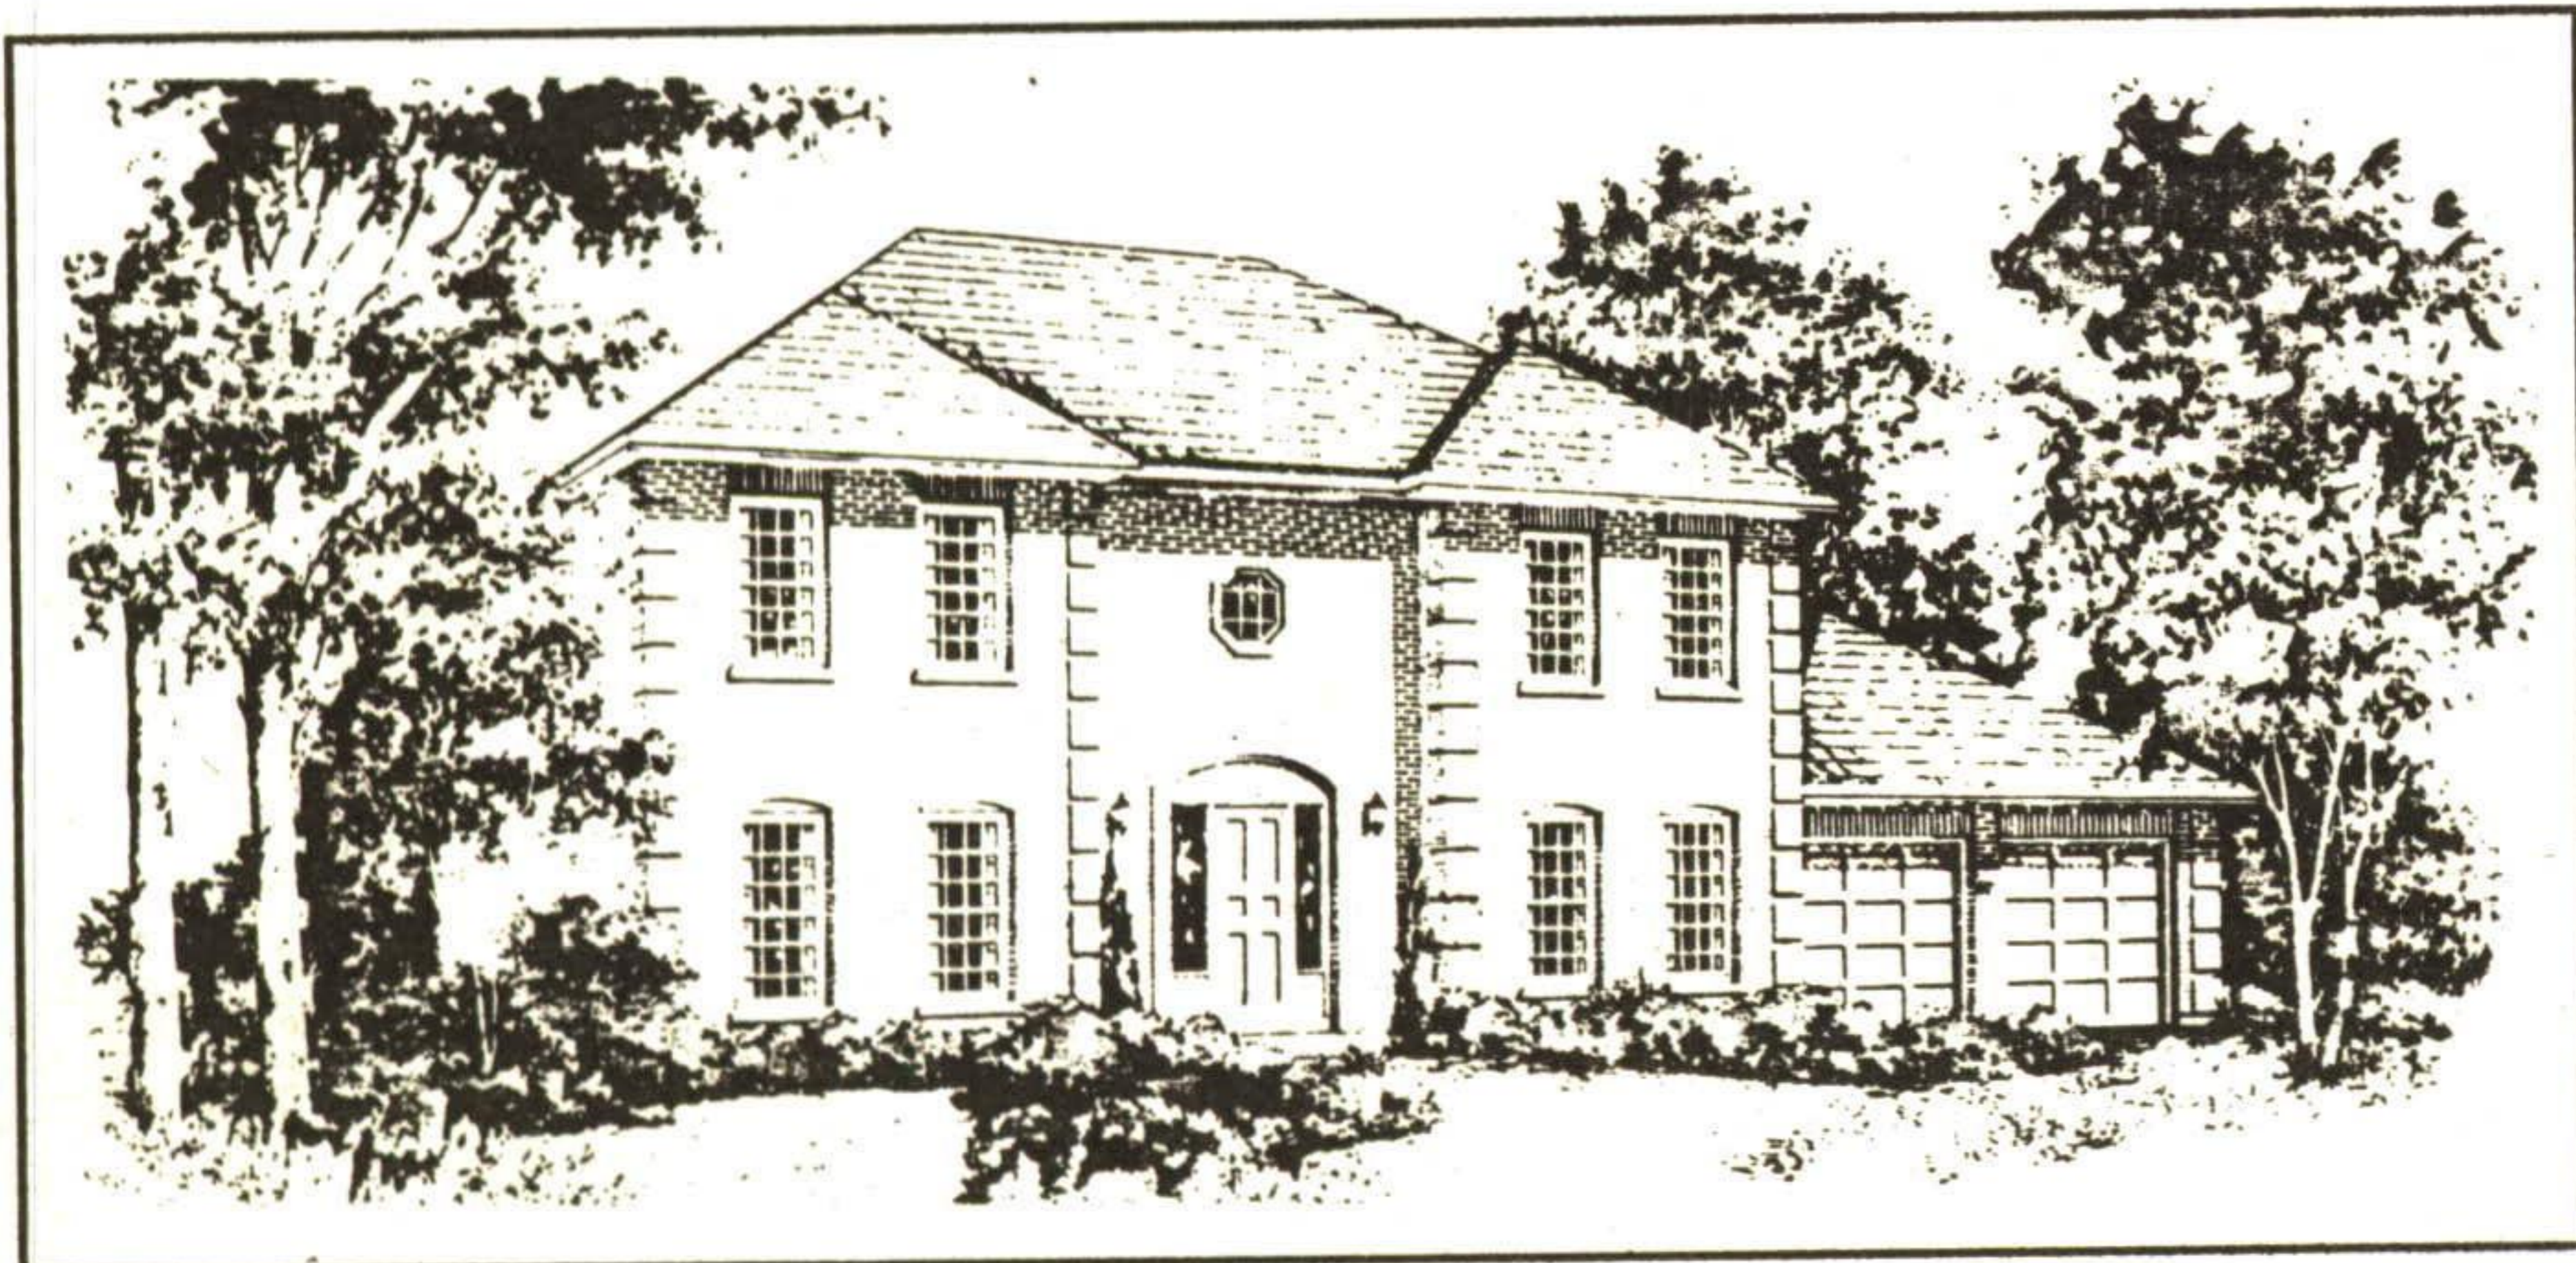

ANOTHER PROJECT BY

RICCIUTO CUSTOM HOMES

SOUTH WINDS ESTATES

from
\$249,900

GST INCLUDED

- ALL CLAY BRICK HOMES
- MINIMUM ONE ACRE LOTS
- MINUTES FROM GEORGETOWN

SALES OFFICE OPEN SUNDAY 2 - 5 PM

CHOOSE OUT OF TEN LOTS
1-2 acres ready to build
PRICED FROM ONLY \$96,900