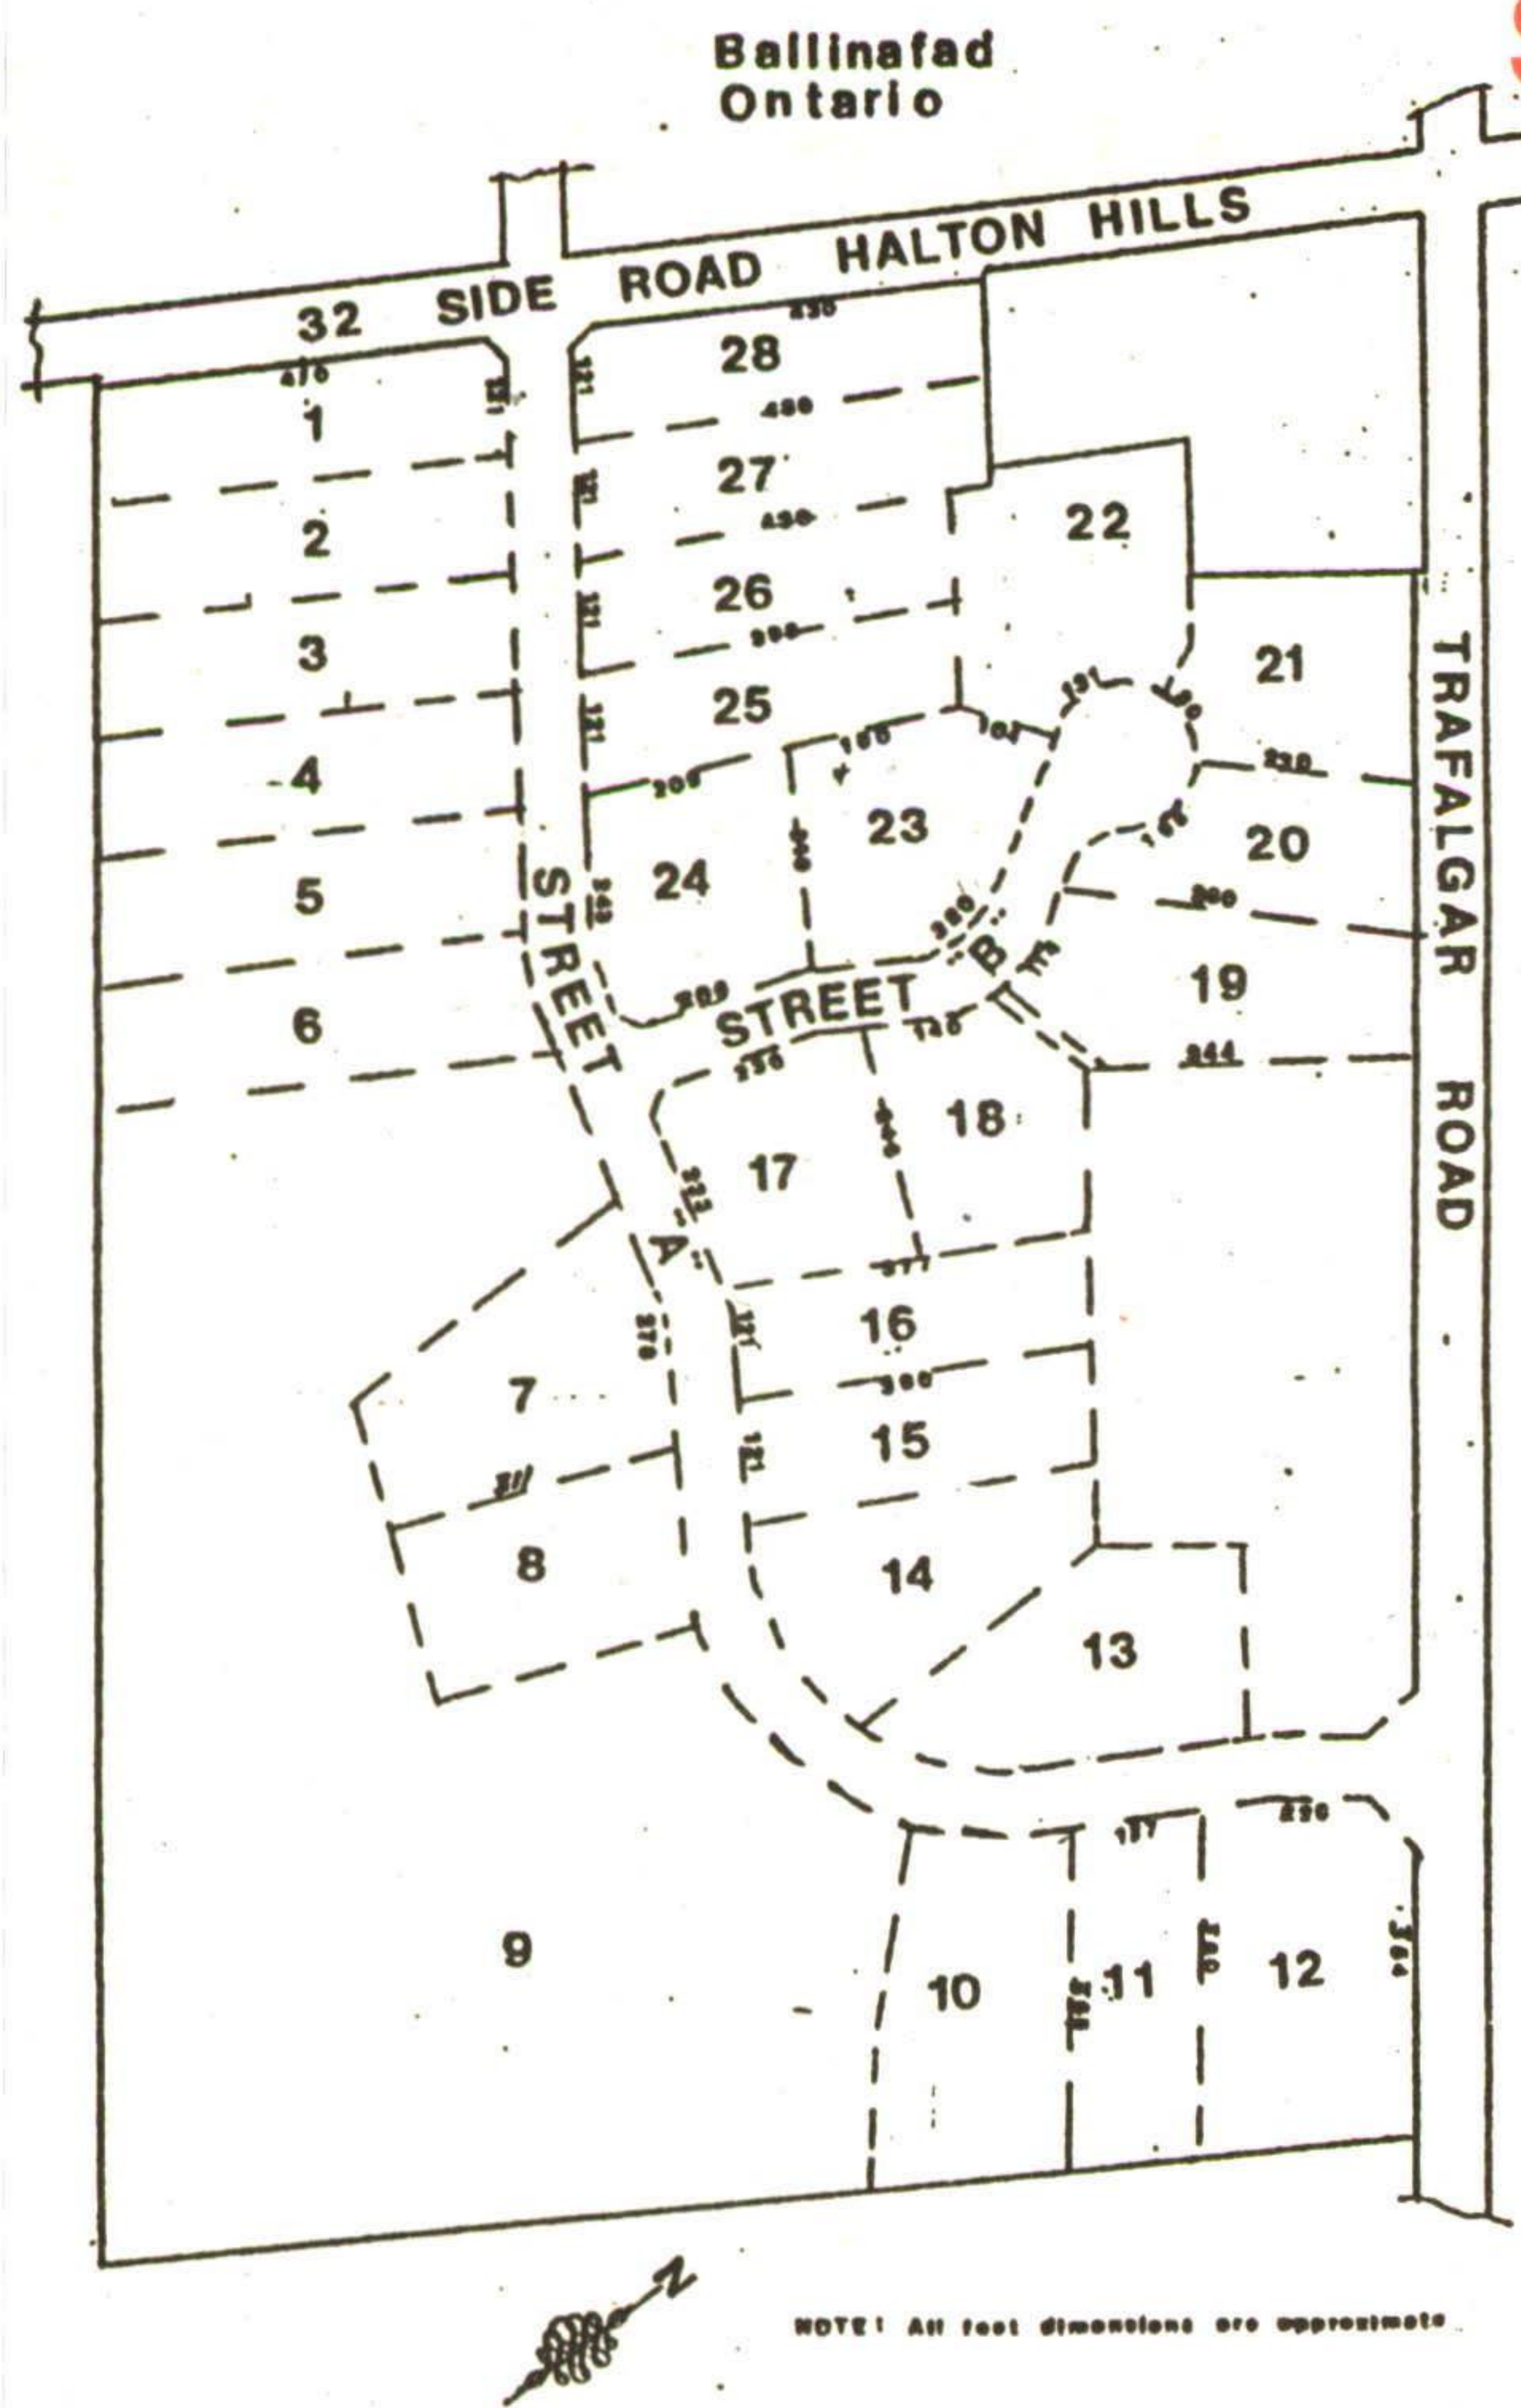

ANOTHER PROJECT BY

RICCIUTO CUSTOM HOMES

SOUTH WINDS ESTATES

from
\$249,900

GST INCLUDED

- ALL CLAY BRICK HOMES
- MINIMUM ONE ACRE LOTS
- MINUTES FROM GEORGETOWN

SALES OFFICE OPEN SUNDAY 2 - 5 PM

CHOOSE OUT OF TEN LOTS
1-2 acres ready to build
PRICED FROM ONLY \$96,900