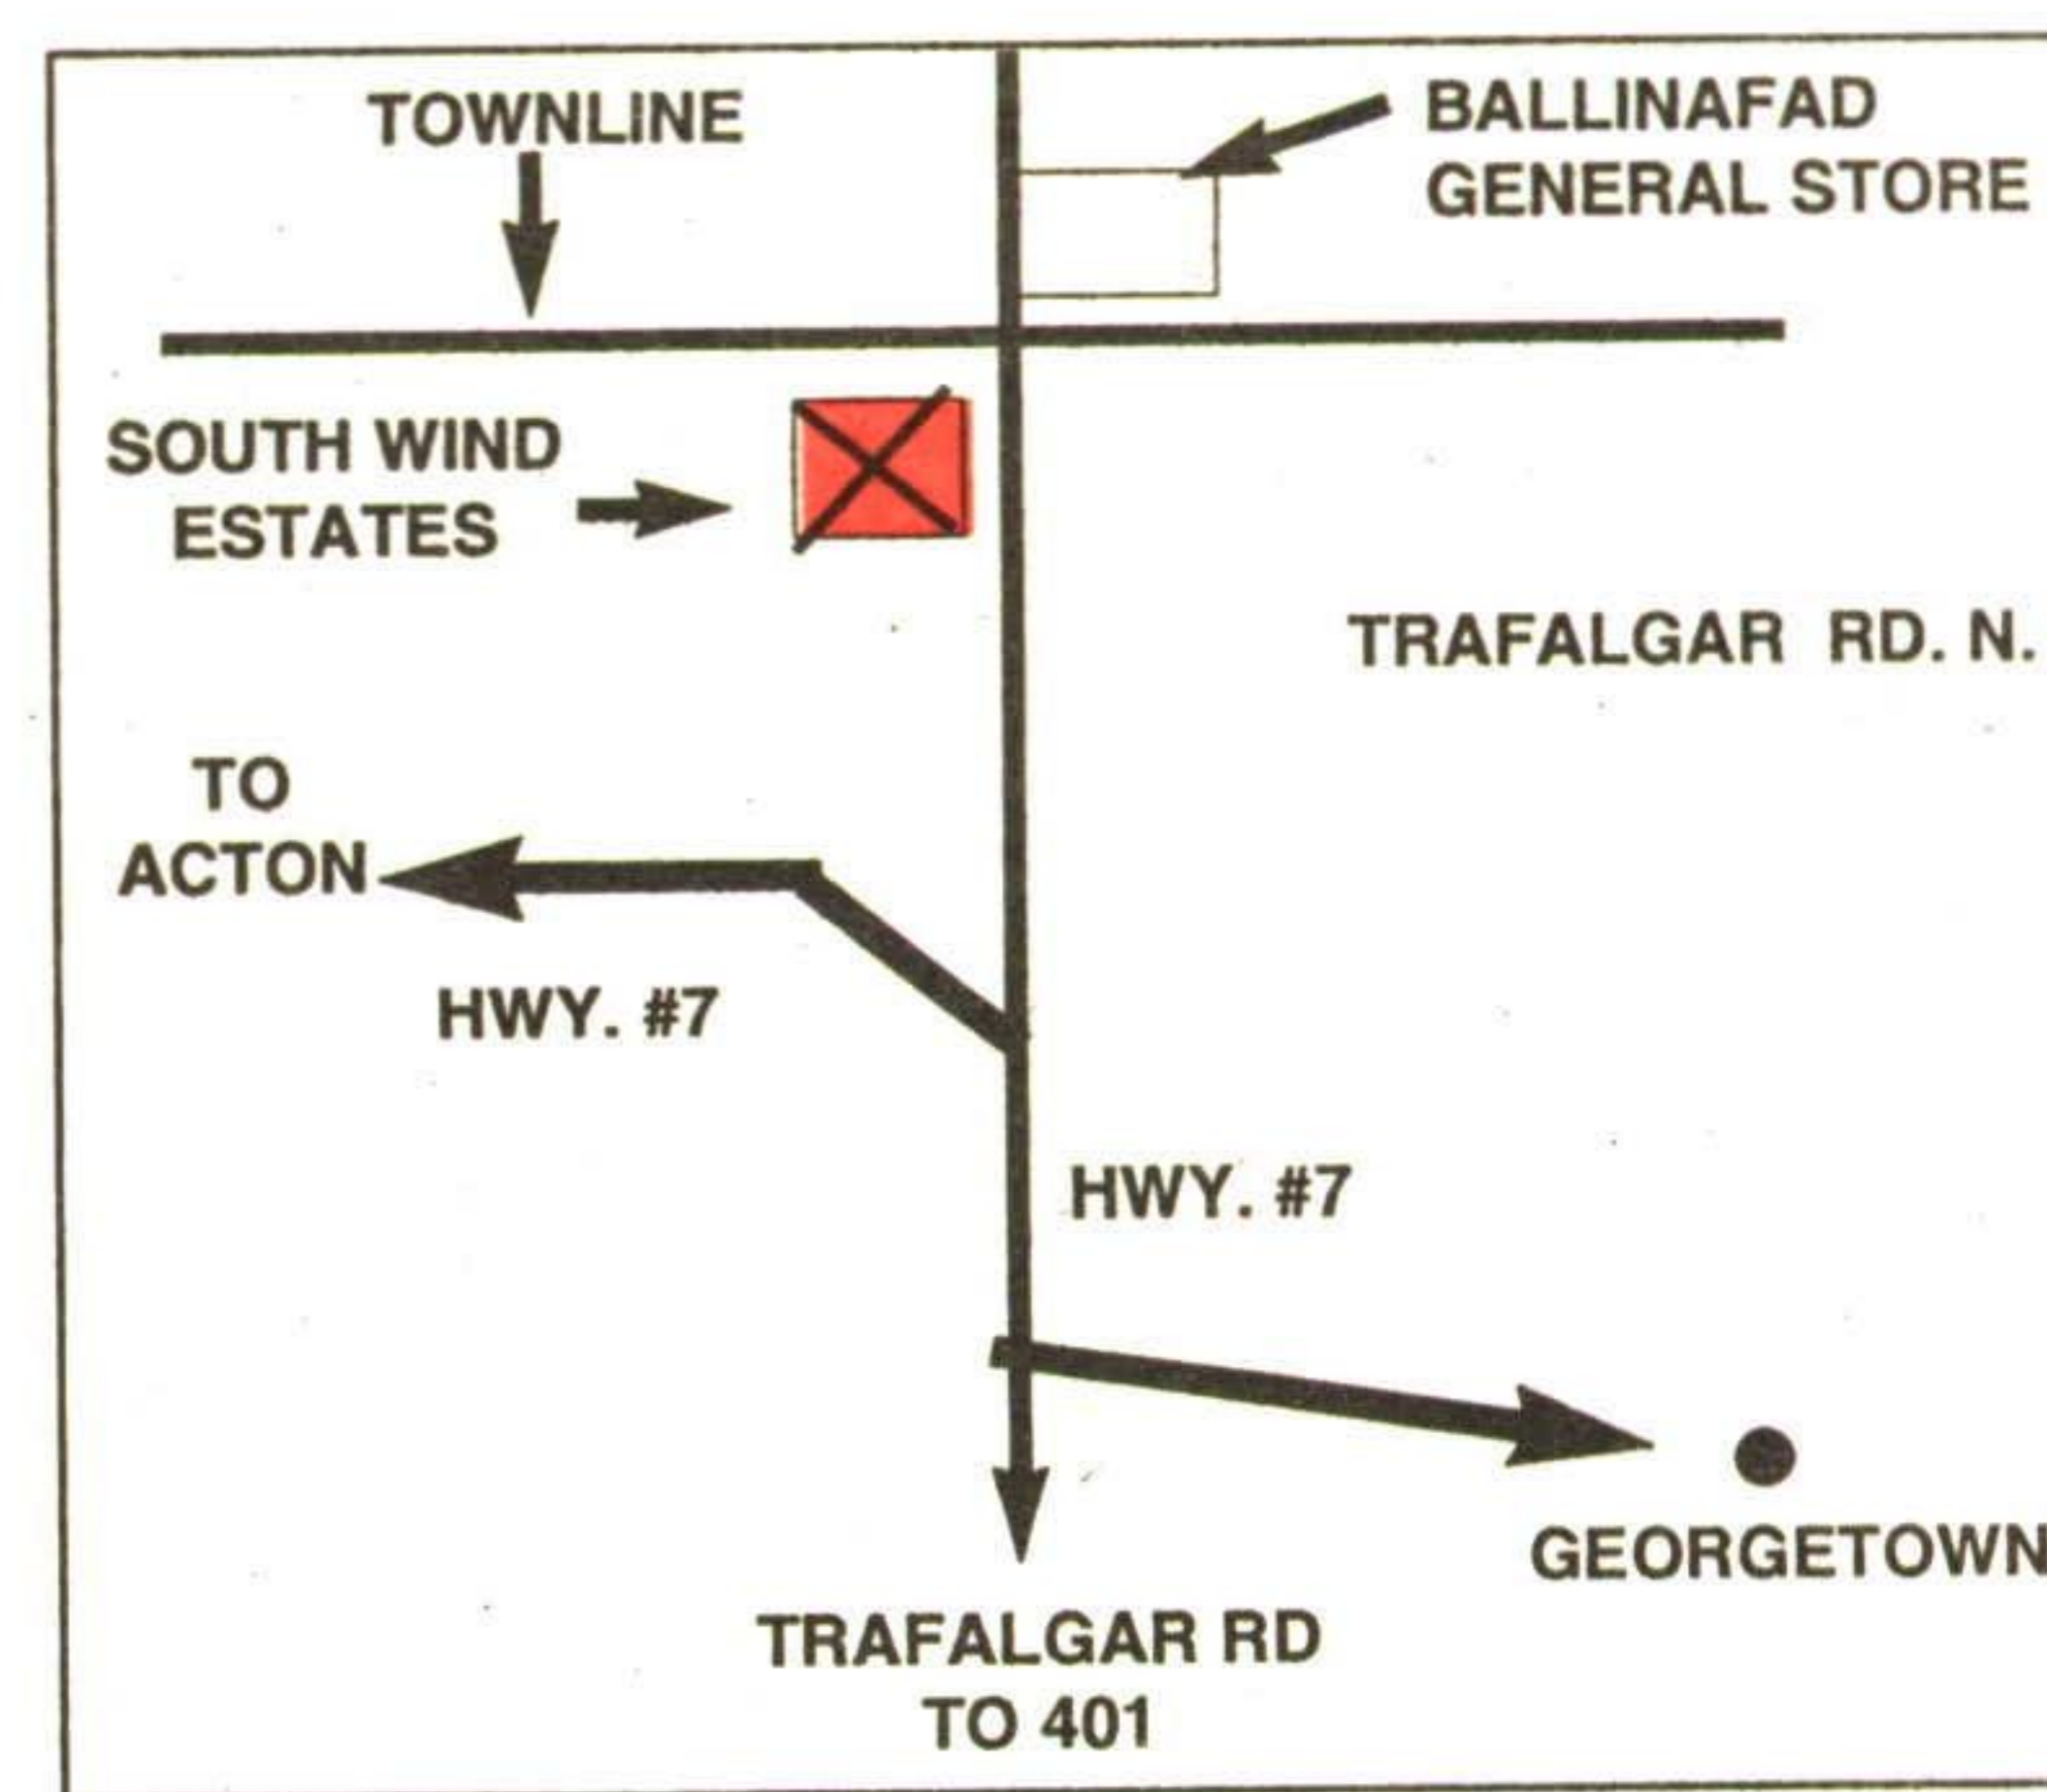

For details call
Peter or Yvonne Hrkac,
Sales Reps. at
877-5211 or 874-3051

Yvonne Hrkac

Peter Hrkac

EXCLUSIVE SALES REPS.

RE/MAX SUBURBAN (91) INC.

360 Guelph Street
Georgetown, Ontario L7G 4B5
bus: (416) 877-5211
toronto line: 874-3051
erin line: 833-7117