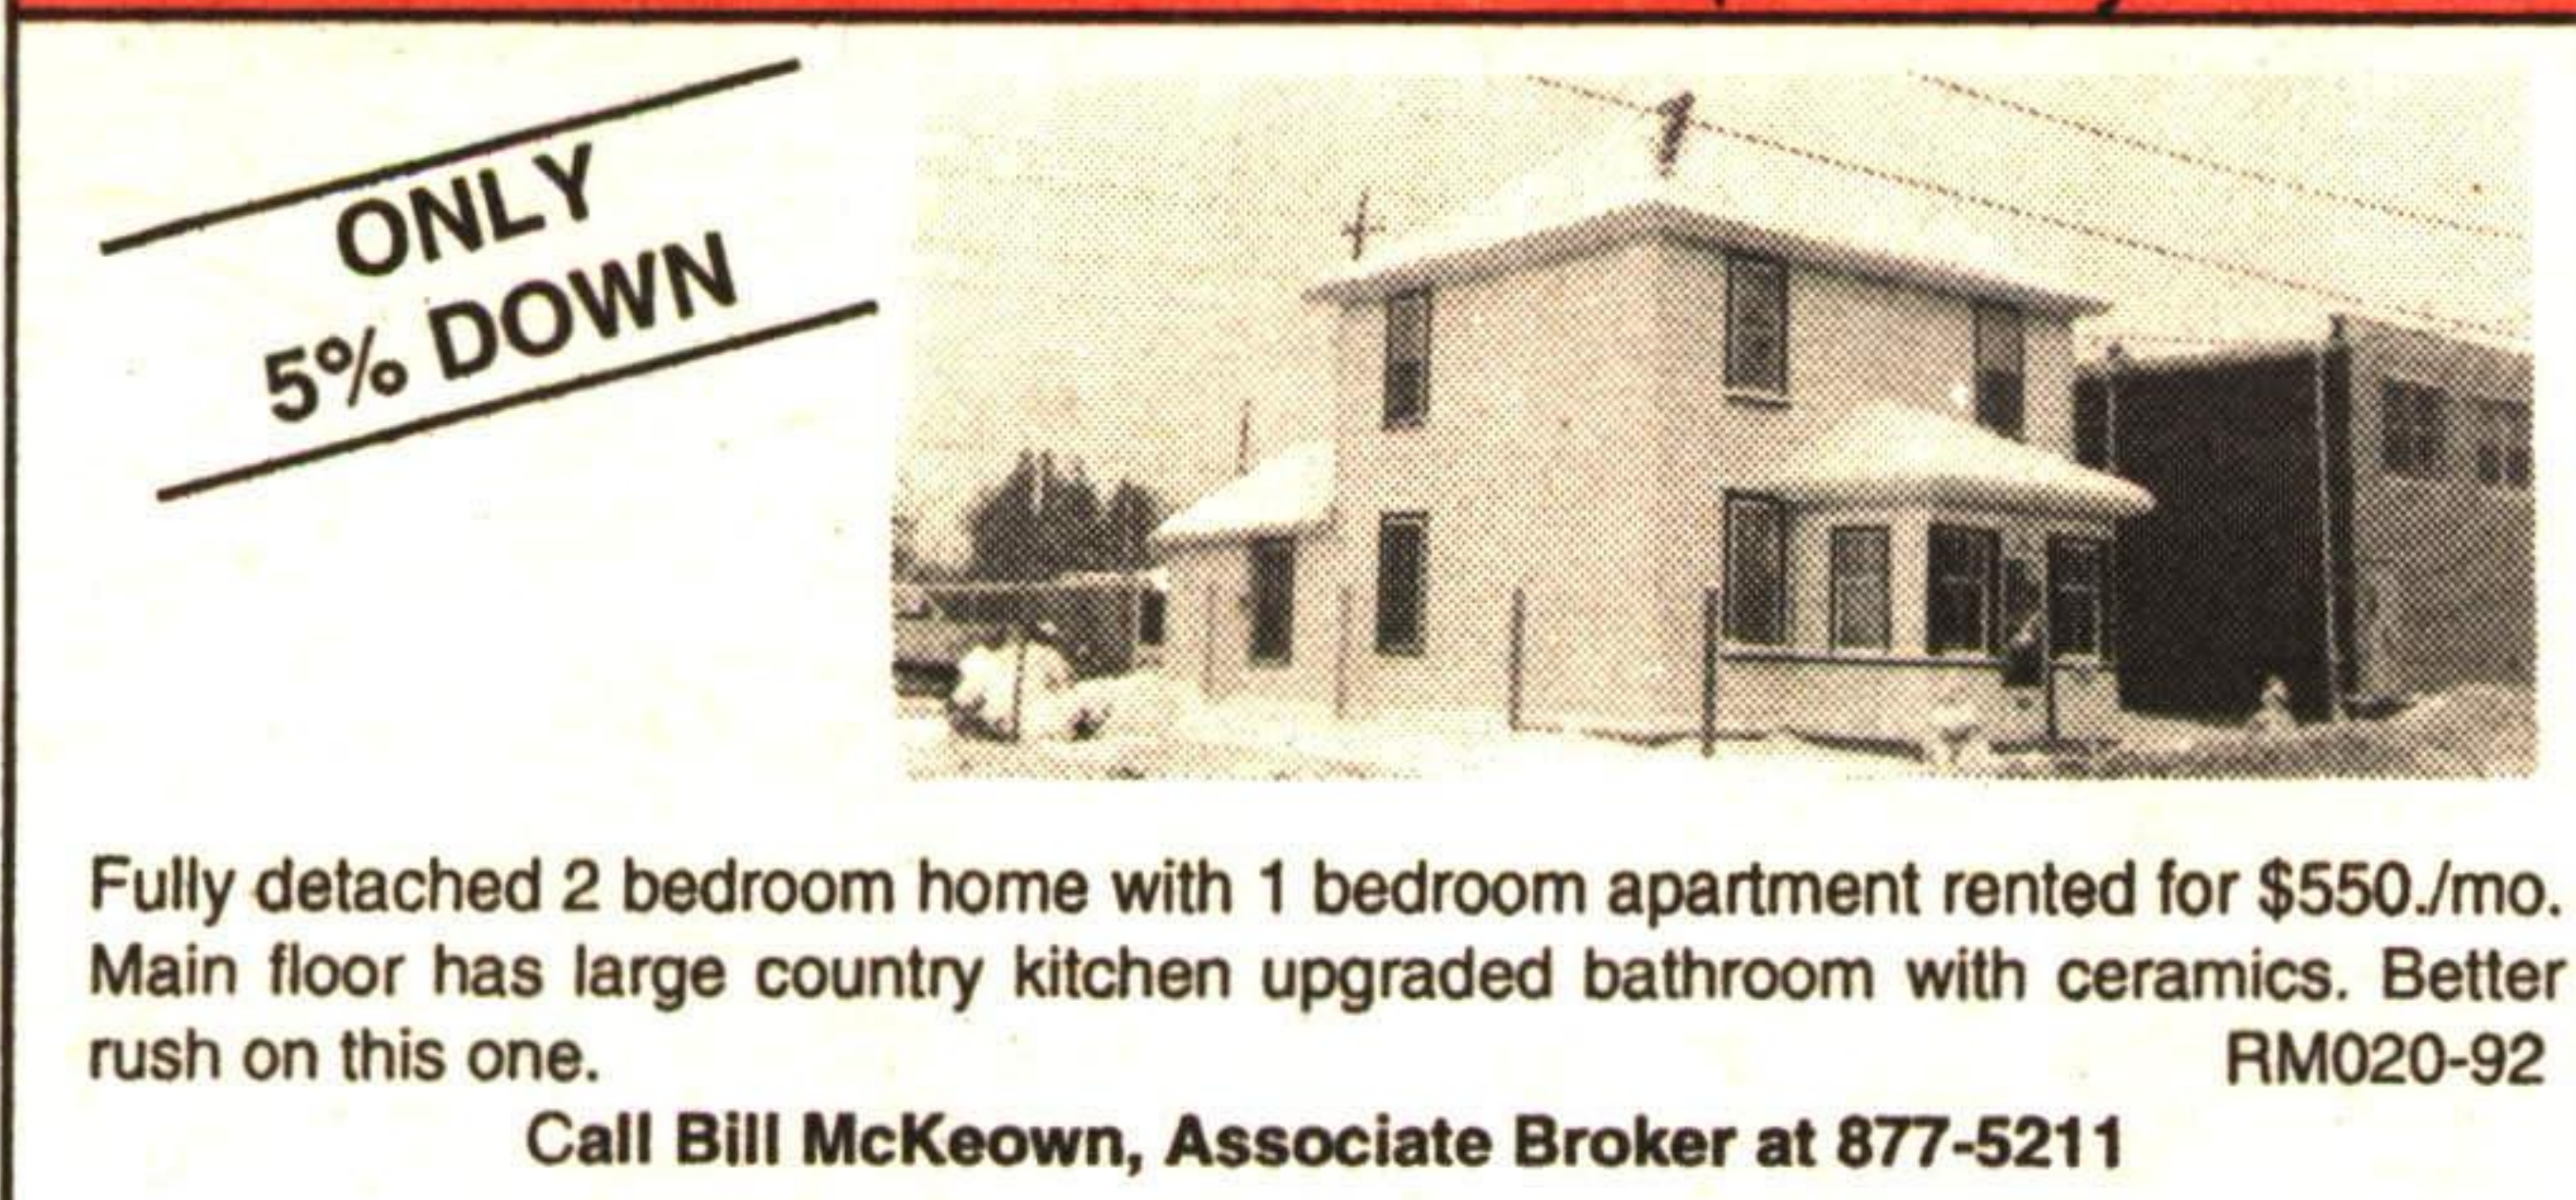

## 4 PLEX

Income plus on this totally renovated property with new wiring, plumbing, kitchens, bathrooms, drywall, all on separate meters. 2-2 bedrooms, 2-1 bedroom. Income at \$24,000 and priced to sell at \$249,900.  
 RM035-92  
 Call Bill McKeown, Associate Broker at 877-5211

## UNBELIEVABLE!! \$128,900!!

Fully detached 2 bedroom home with 1 bedroom apartment rented for \$550/mo. Main floor has large country kitchen upgraded bathroom with ceramics. Better rush on this one.  
 RM020-92  
 Call Bill McKeown, Associate Broker at 877-5211