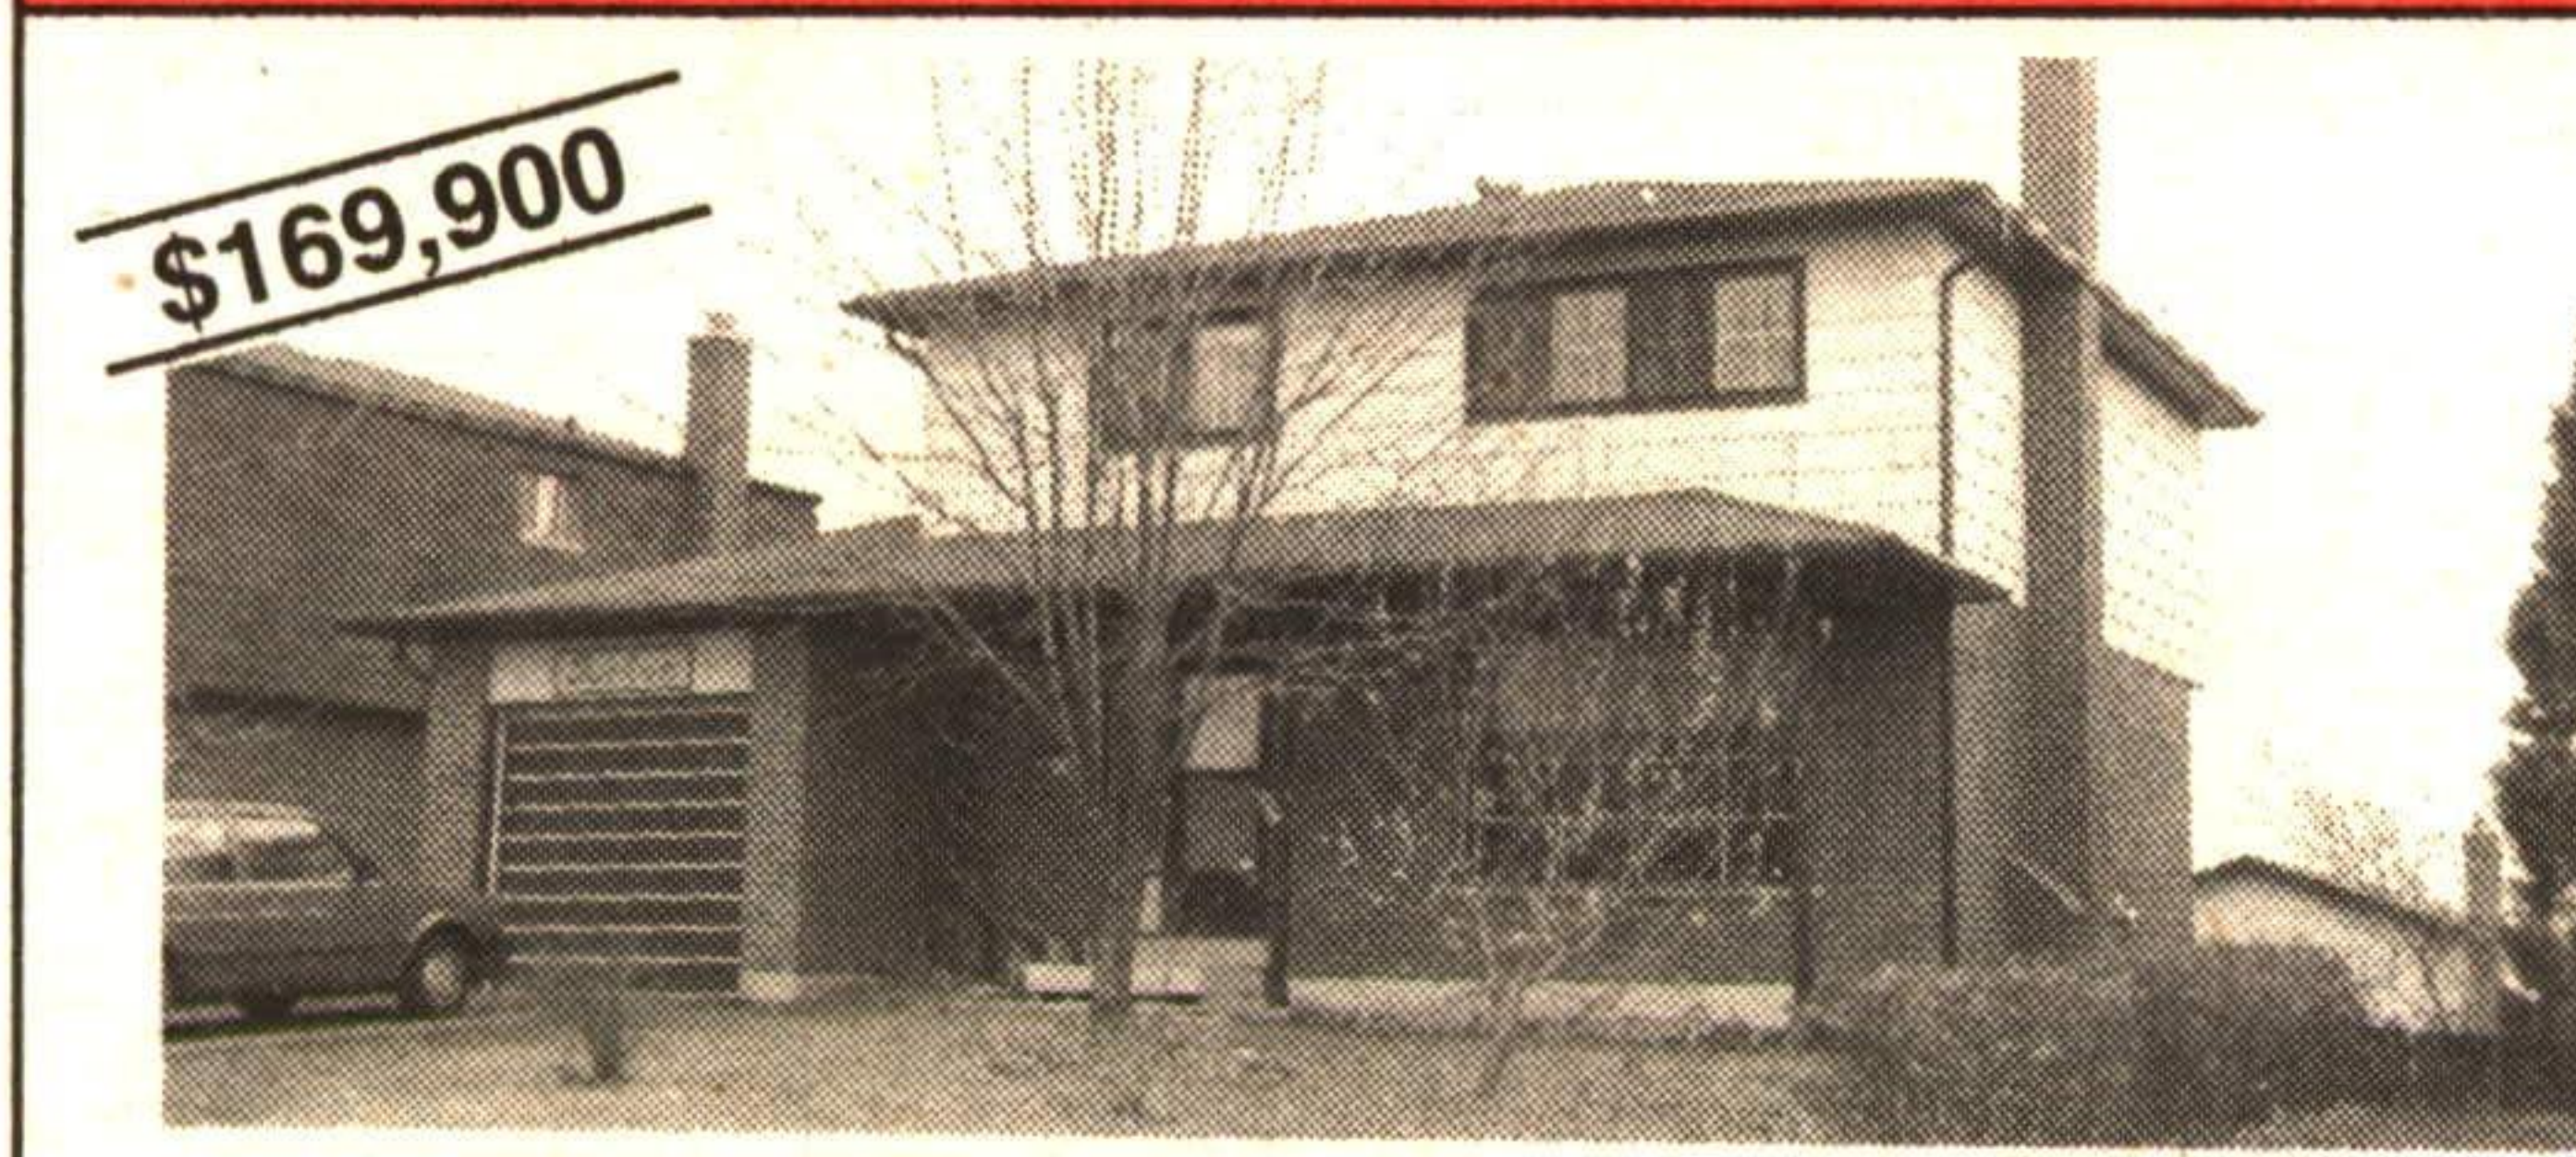

CAN'T RESIST

This immaculate 4 bedroom home has new "Euro" style kitchen, upgraded flooring, basement walkout, fireplace, fresh neutral decorating and much more. This home represents great value at today's prices and must sell.
RM133-91
Call Bill McKeown, Associate Broker at 877-5211