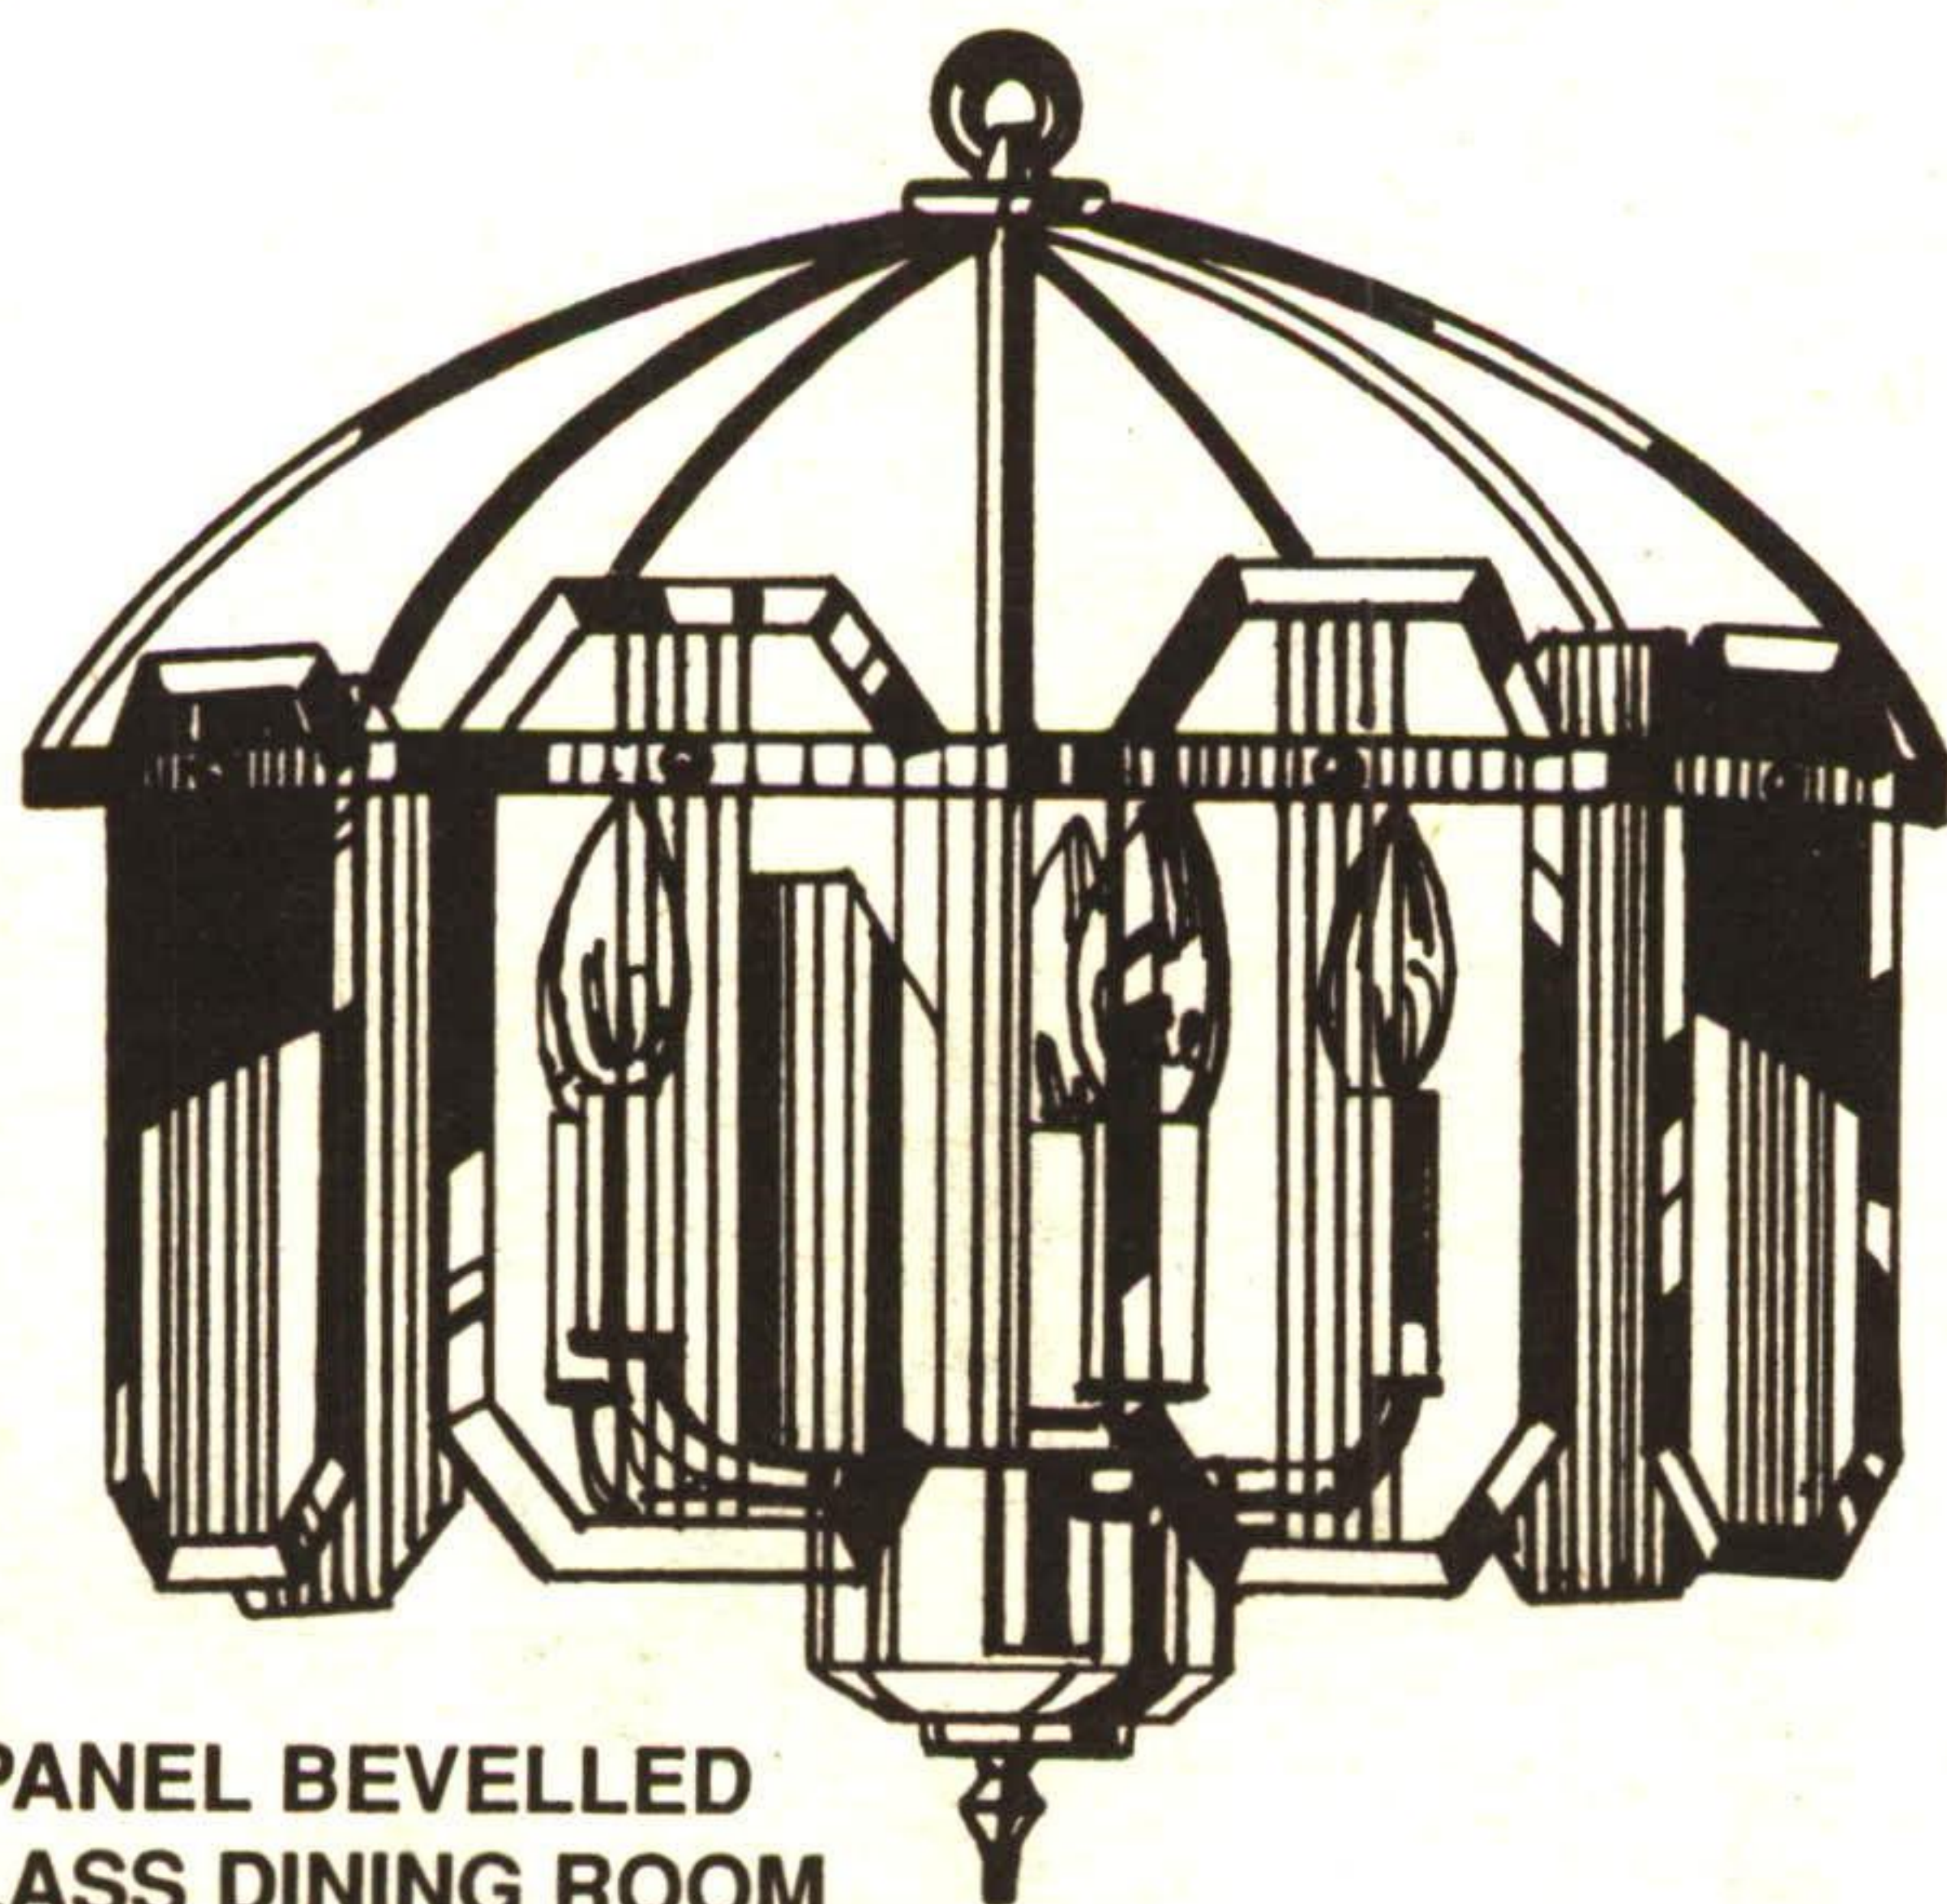

8 PANEL BEVELLED
GLASS DINING ROOM
FIXTURE

Georgetown Price -

44⁹⁹