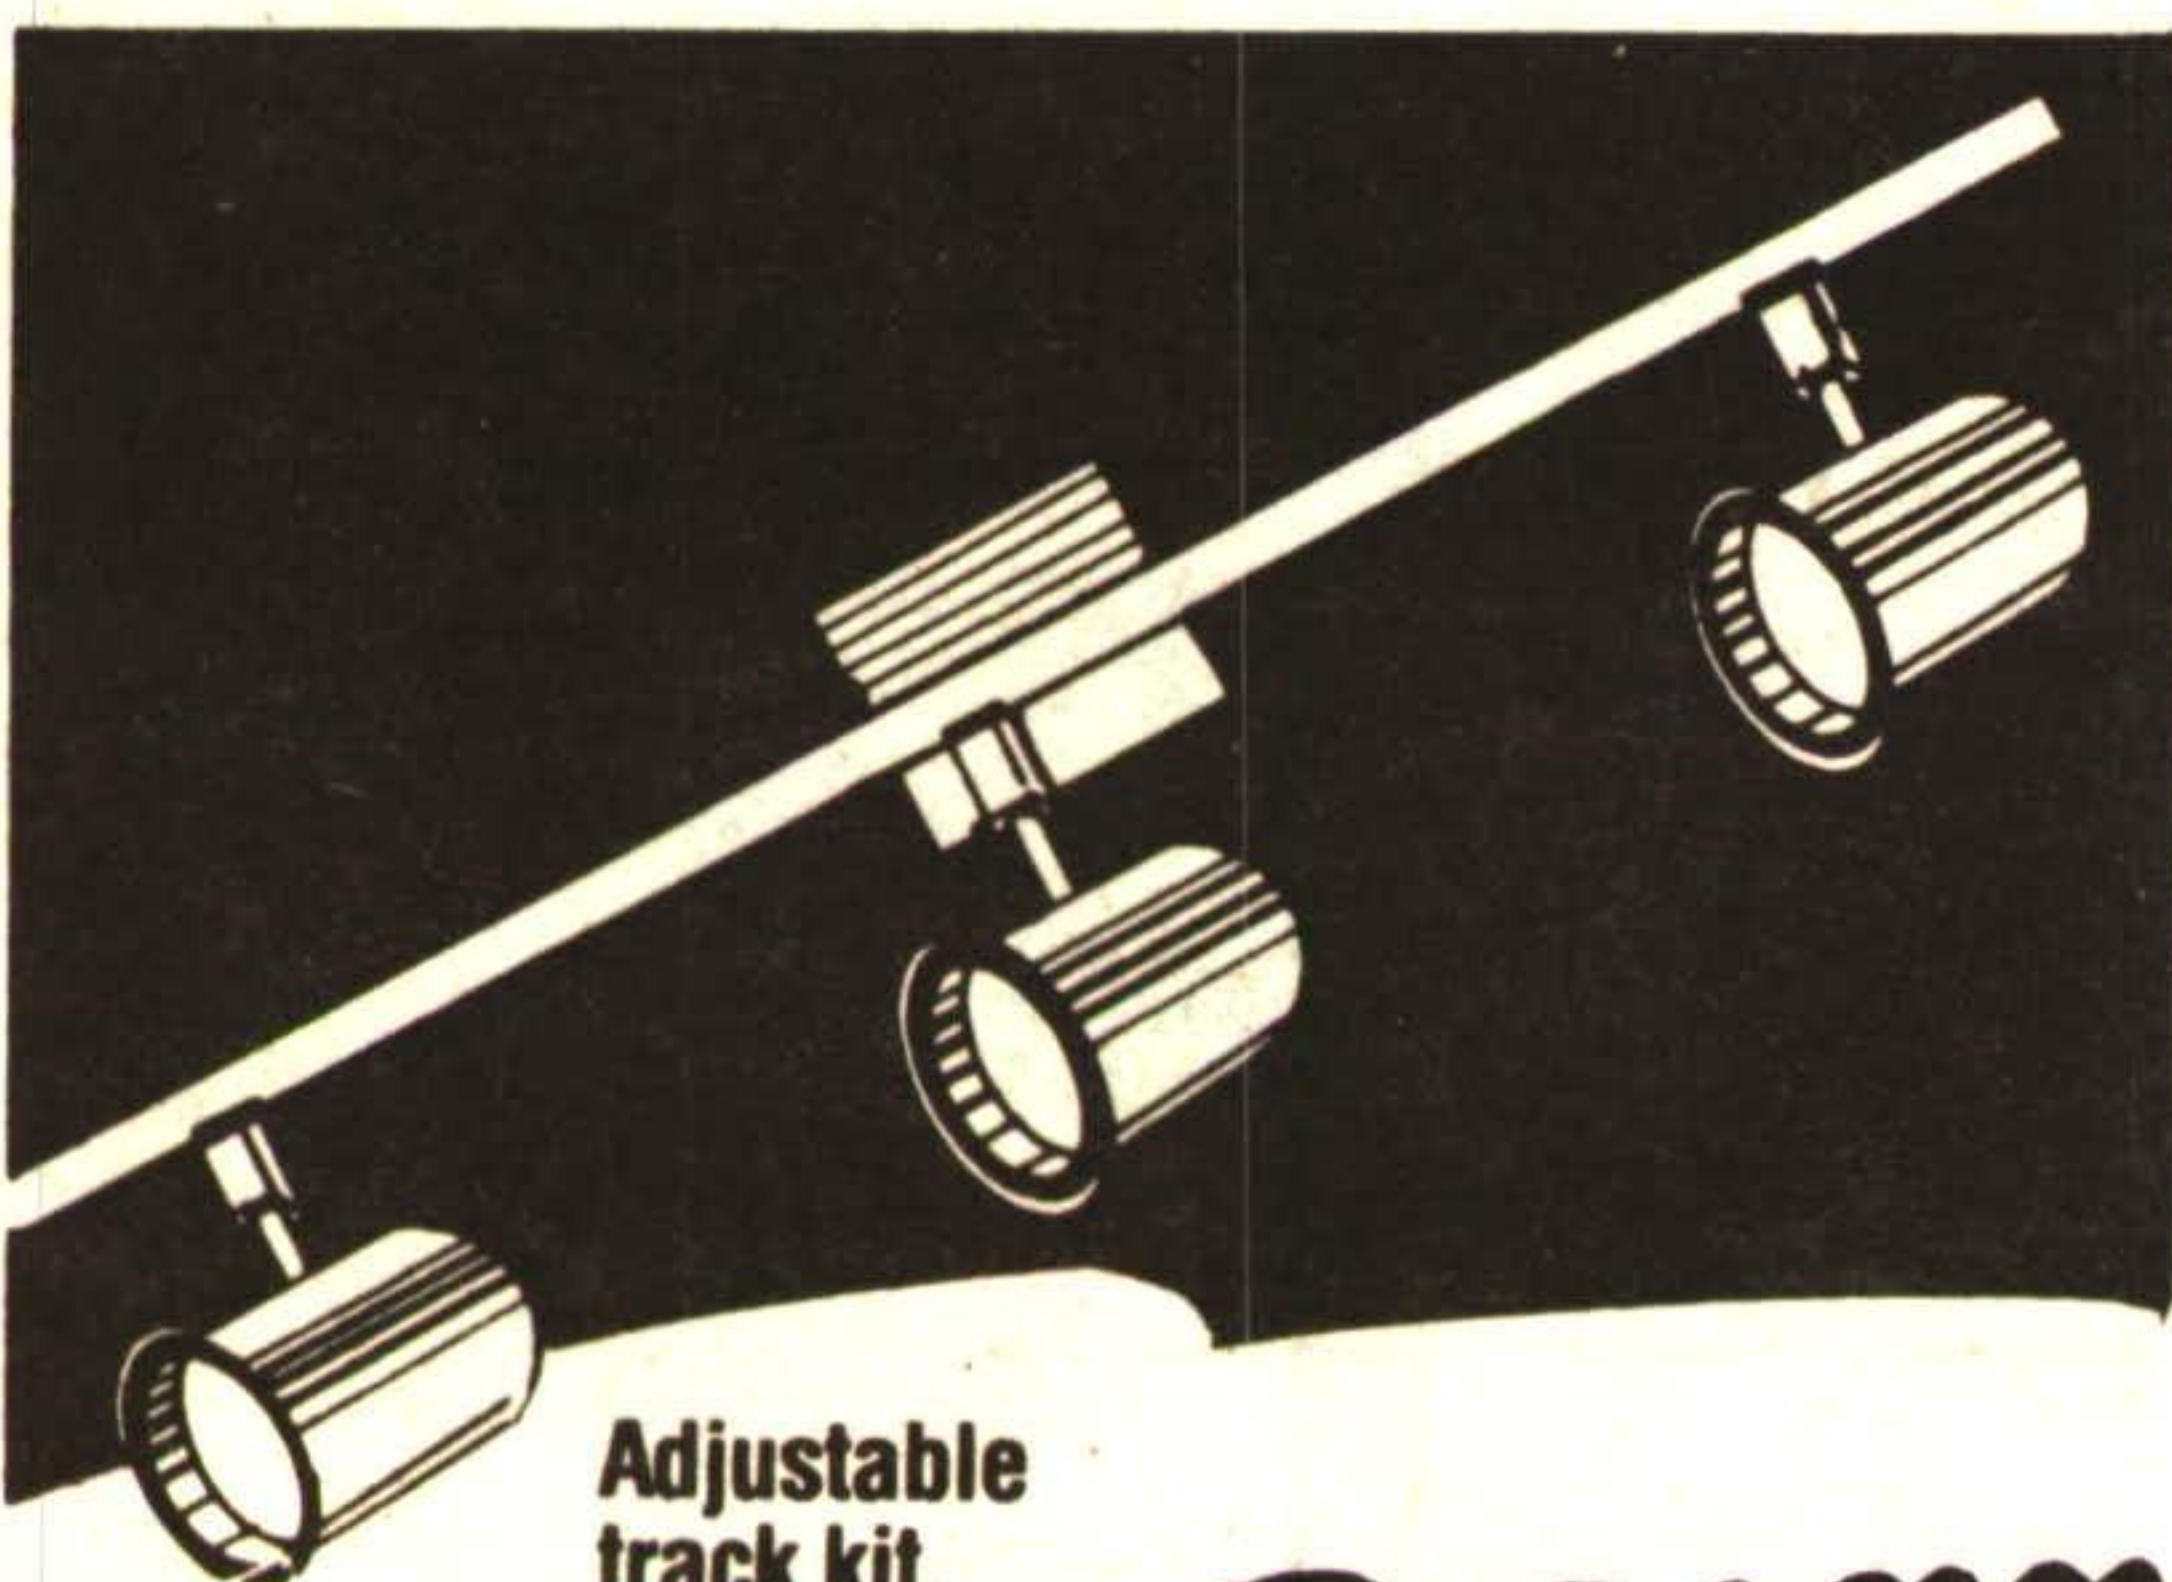

Georgetown Price -

**49<sup>99</sup>**

Adjustable  
track kit.

3 heads, 4 foot track and  
adjustable electrical feed.  
White only.

Georgetown Price -

**39<sup>99</sup>**

Georgetown Living Lighting  
has been searching the  
market and taking  
advantage of opportunity  
buys created by the  
economy and the recession  
that struck manufacturers.  
**NOW!! Take advantage of these  
tremendous opportunities**