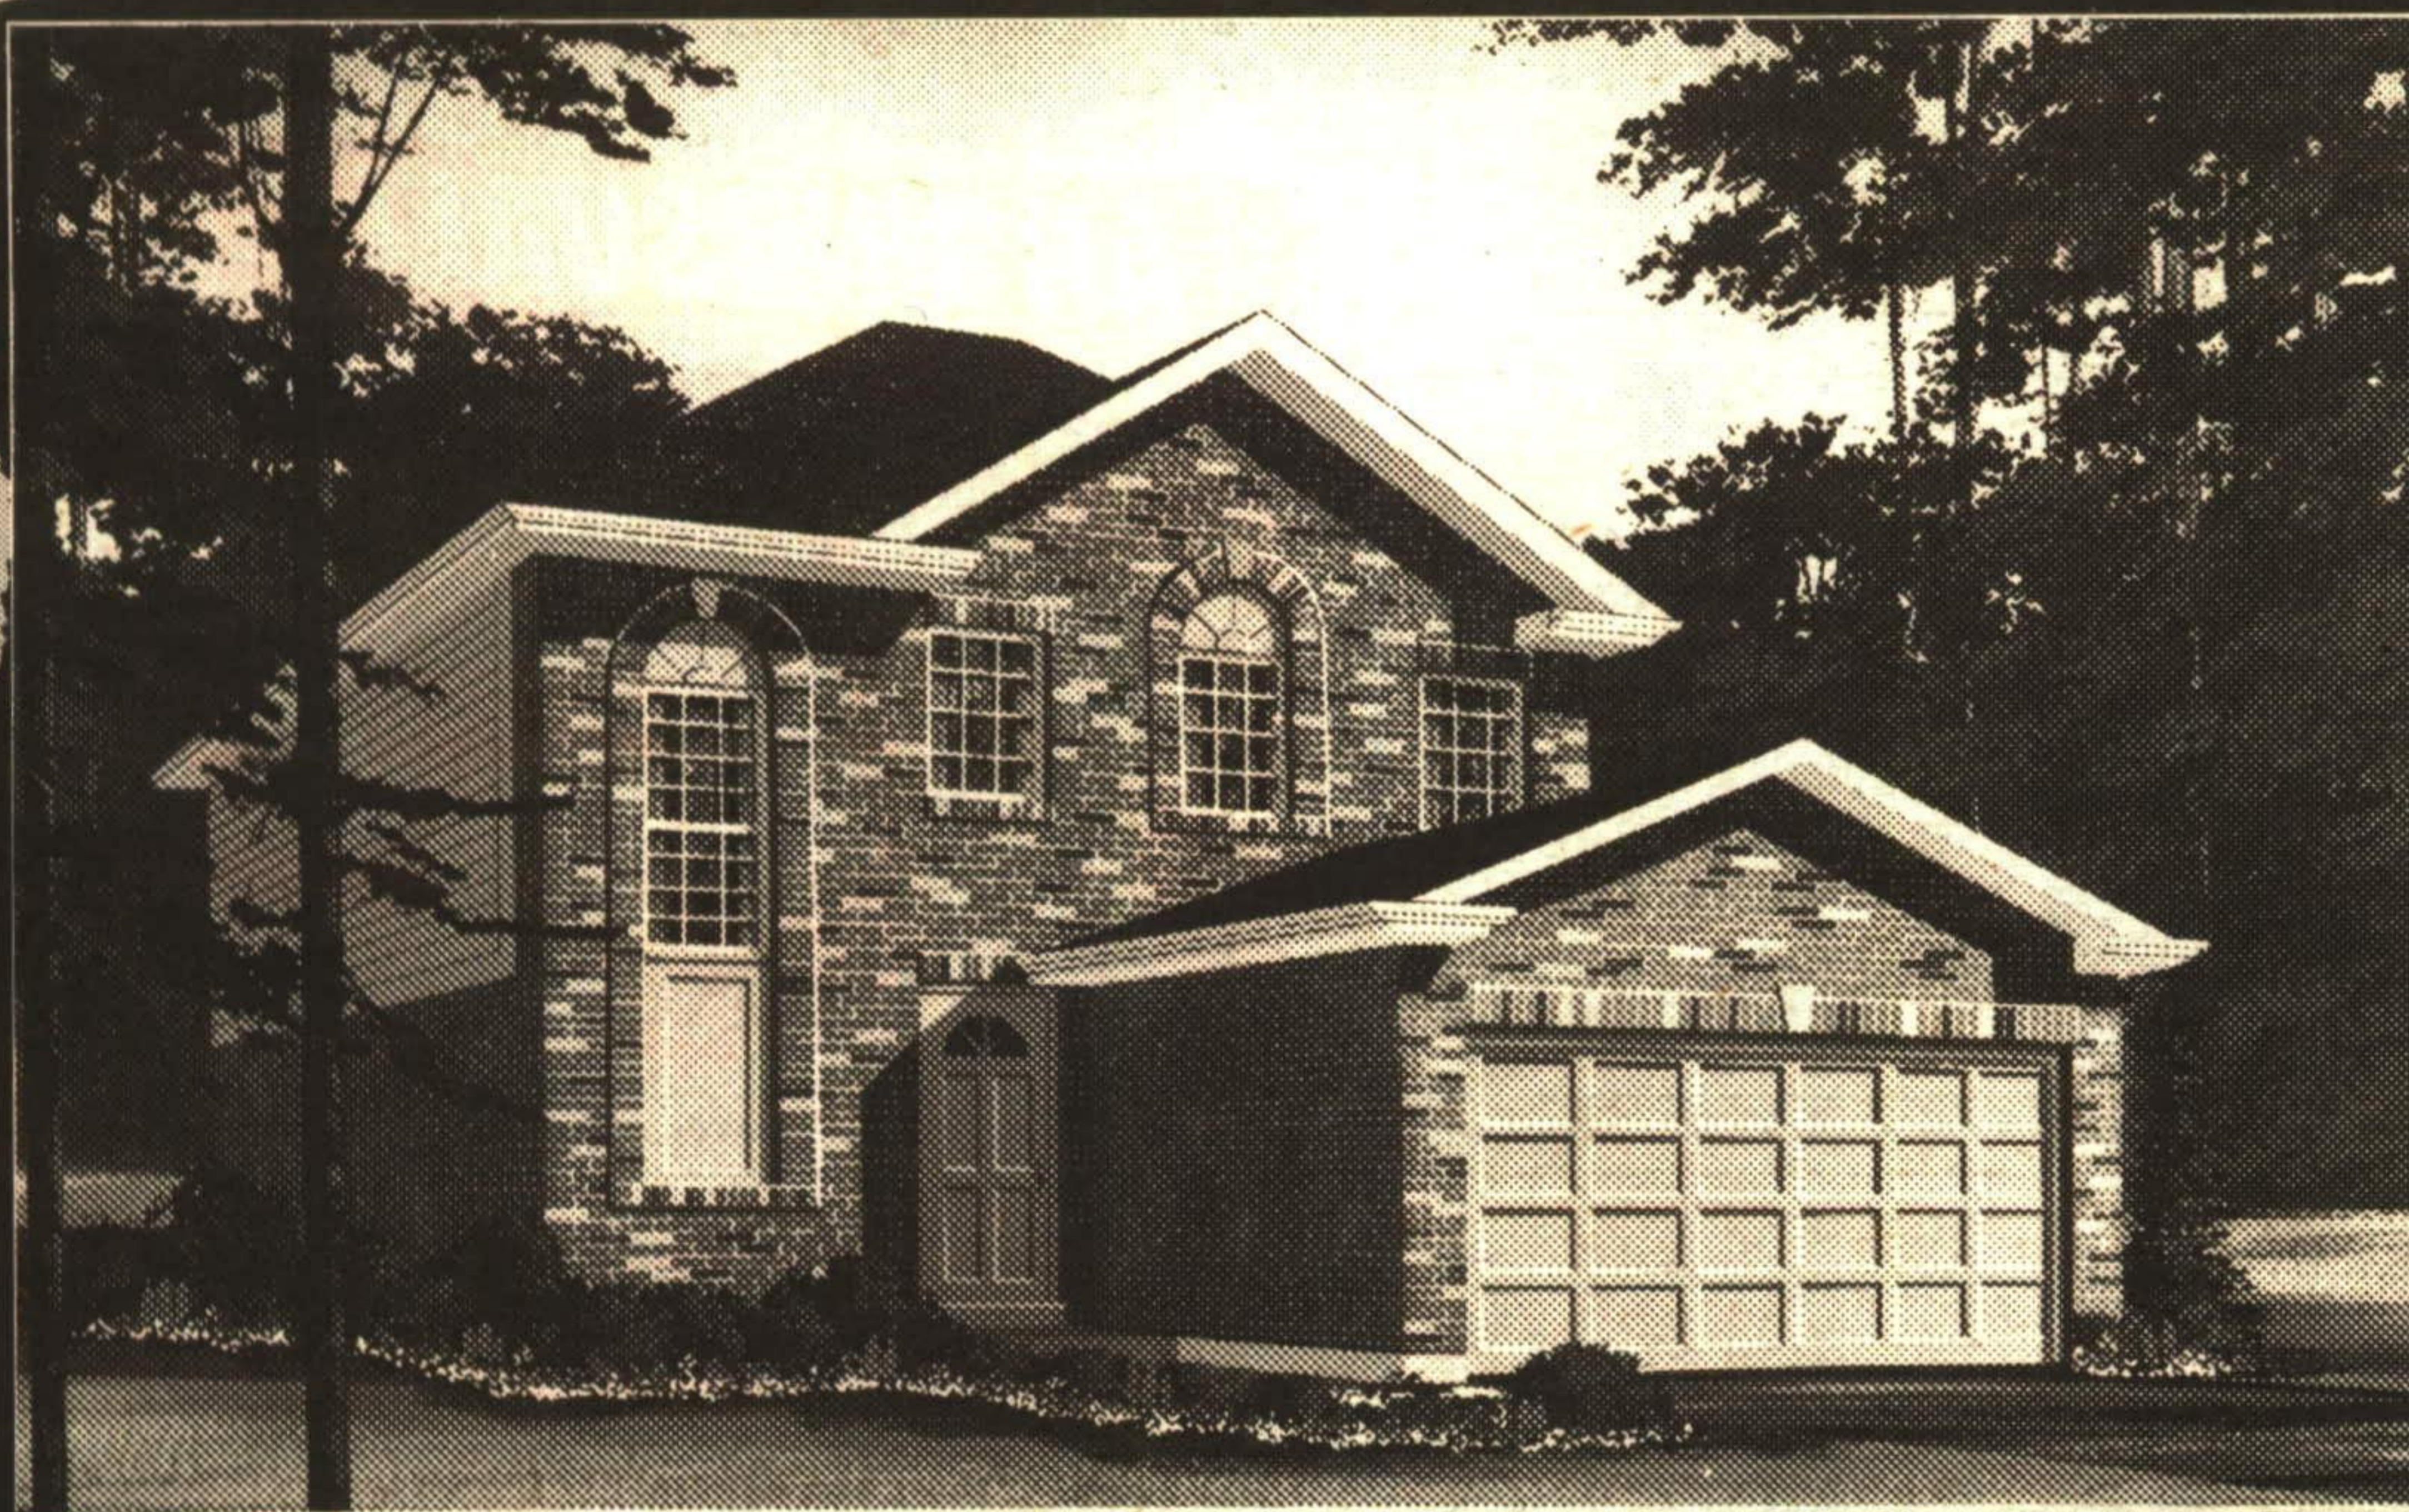

A community of Exclusive Detached Homes in Georgetown

Own It!

Adelaide
1200 sq.ft.
\$169,880
(Artist Concept)

THANK YOU
GEORGETOWN!
In appreciation,
we're offering
\$1000 in FREE
UPGRADES!
LIMITED TIME OFFER

50' Lots **\$179,880**
From

- Quality Clay Brick
- 800 Series Colonial Doors • Moen Taps
- Plywood Floors Screwed Down
- Kohler Bathroom Fixtures
- 3" Colonial Baseboard • Trimmed Arches

Up to 3020 sq. ft.

While supplies last
Limit one per family

Georgetown woodland setting