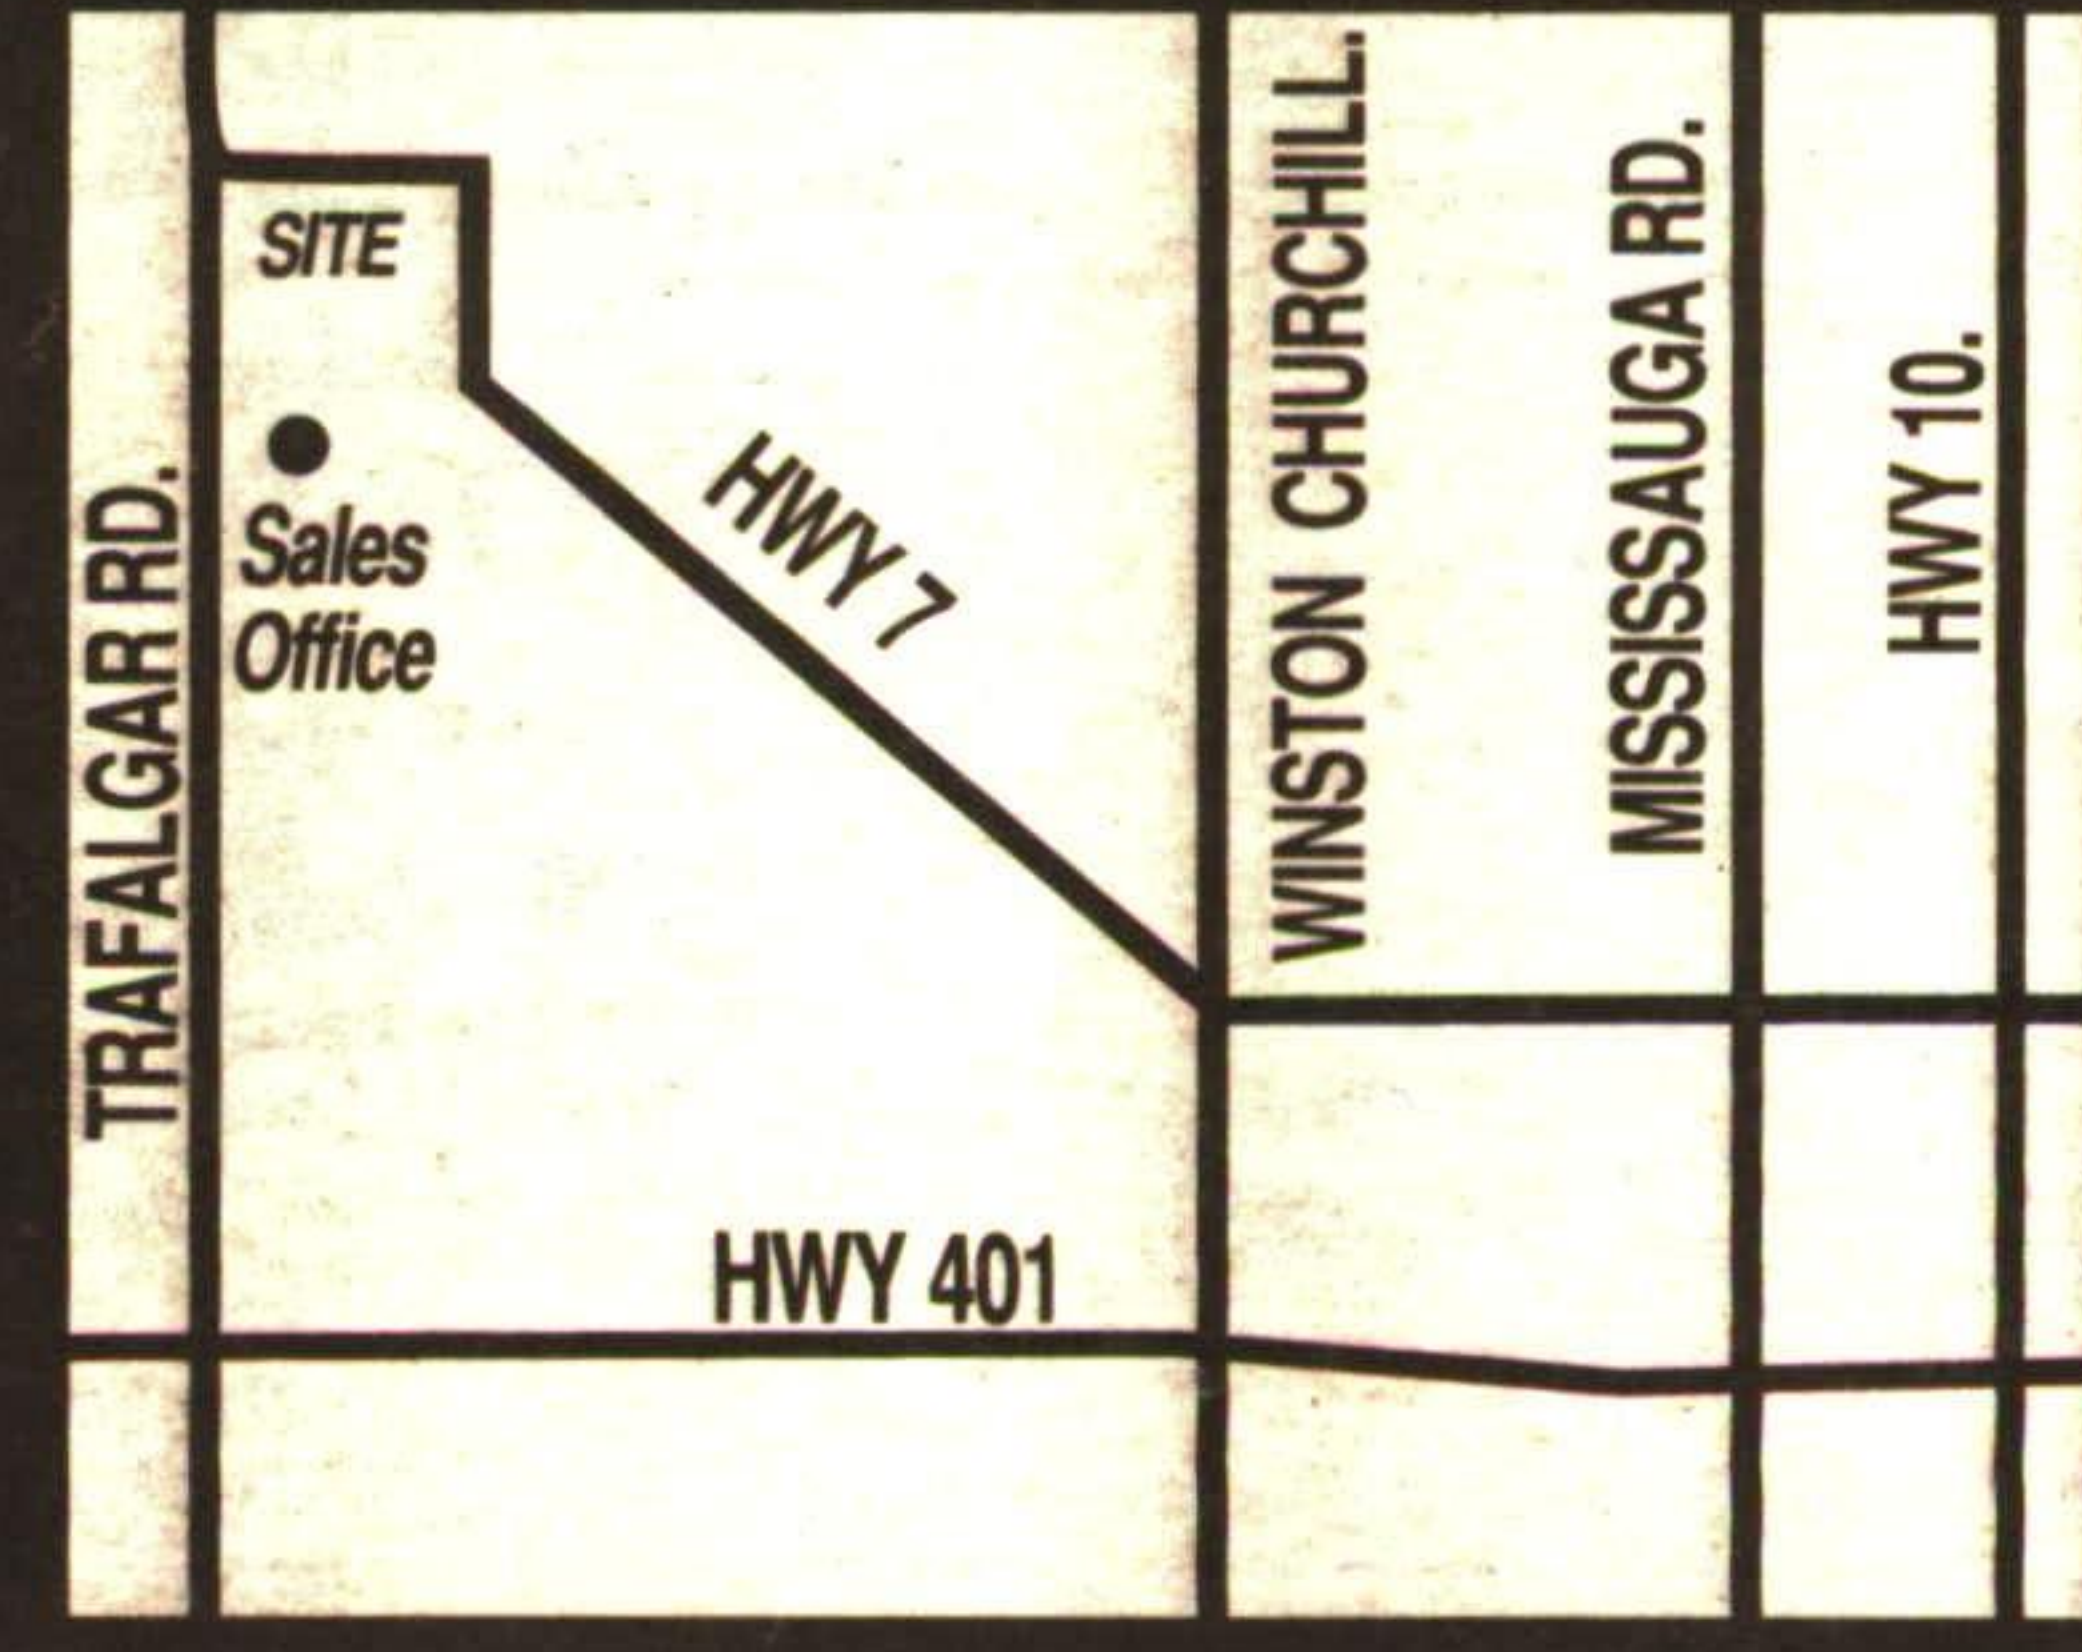

Own It!

In Georgetown

Adelaide
1200 sq.ft.
\$169,880

(Artist Concept)

*A Community
of Exclusive
Detached
Homes*

**28 HOMES
SOLD IN
FIRST
WEEKEND!**

40', 50', 60' Lots

- Quality Clay Brick
- 800 Series Colonial Doors • Moen Taps
- Plywood Floors Screwed Down
- Kohler Bathroom Fixtures
- 3" Colonial Baseboard • Trimmed Arches

**THANK YOU
GEORGETOWN!**
In appreciation,
we're offering
**\$1000 in FREE
UPGRADES!**
LIMITED TIME OFFER

From 1000 sq. ft. to 3020 sq. ft.

\$159,880

From

GST INCLUDED

NOW OPEN! 890-5679

Trafalgar
COUNTRY

Georgetown woodland setting