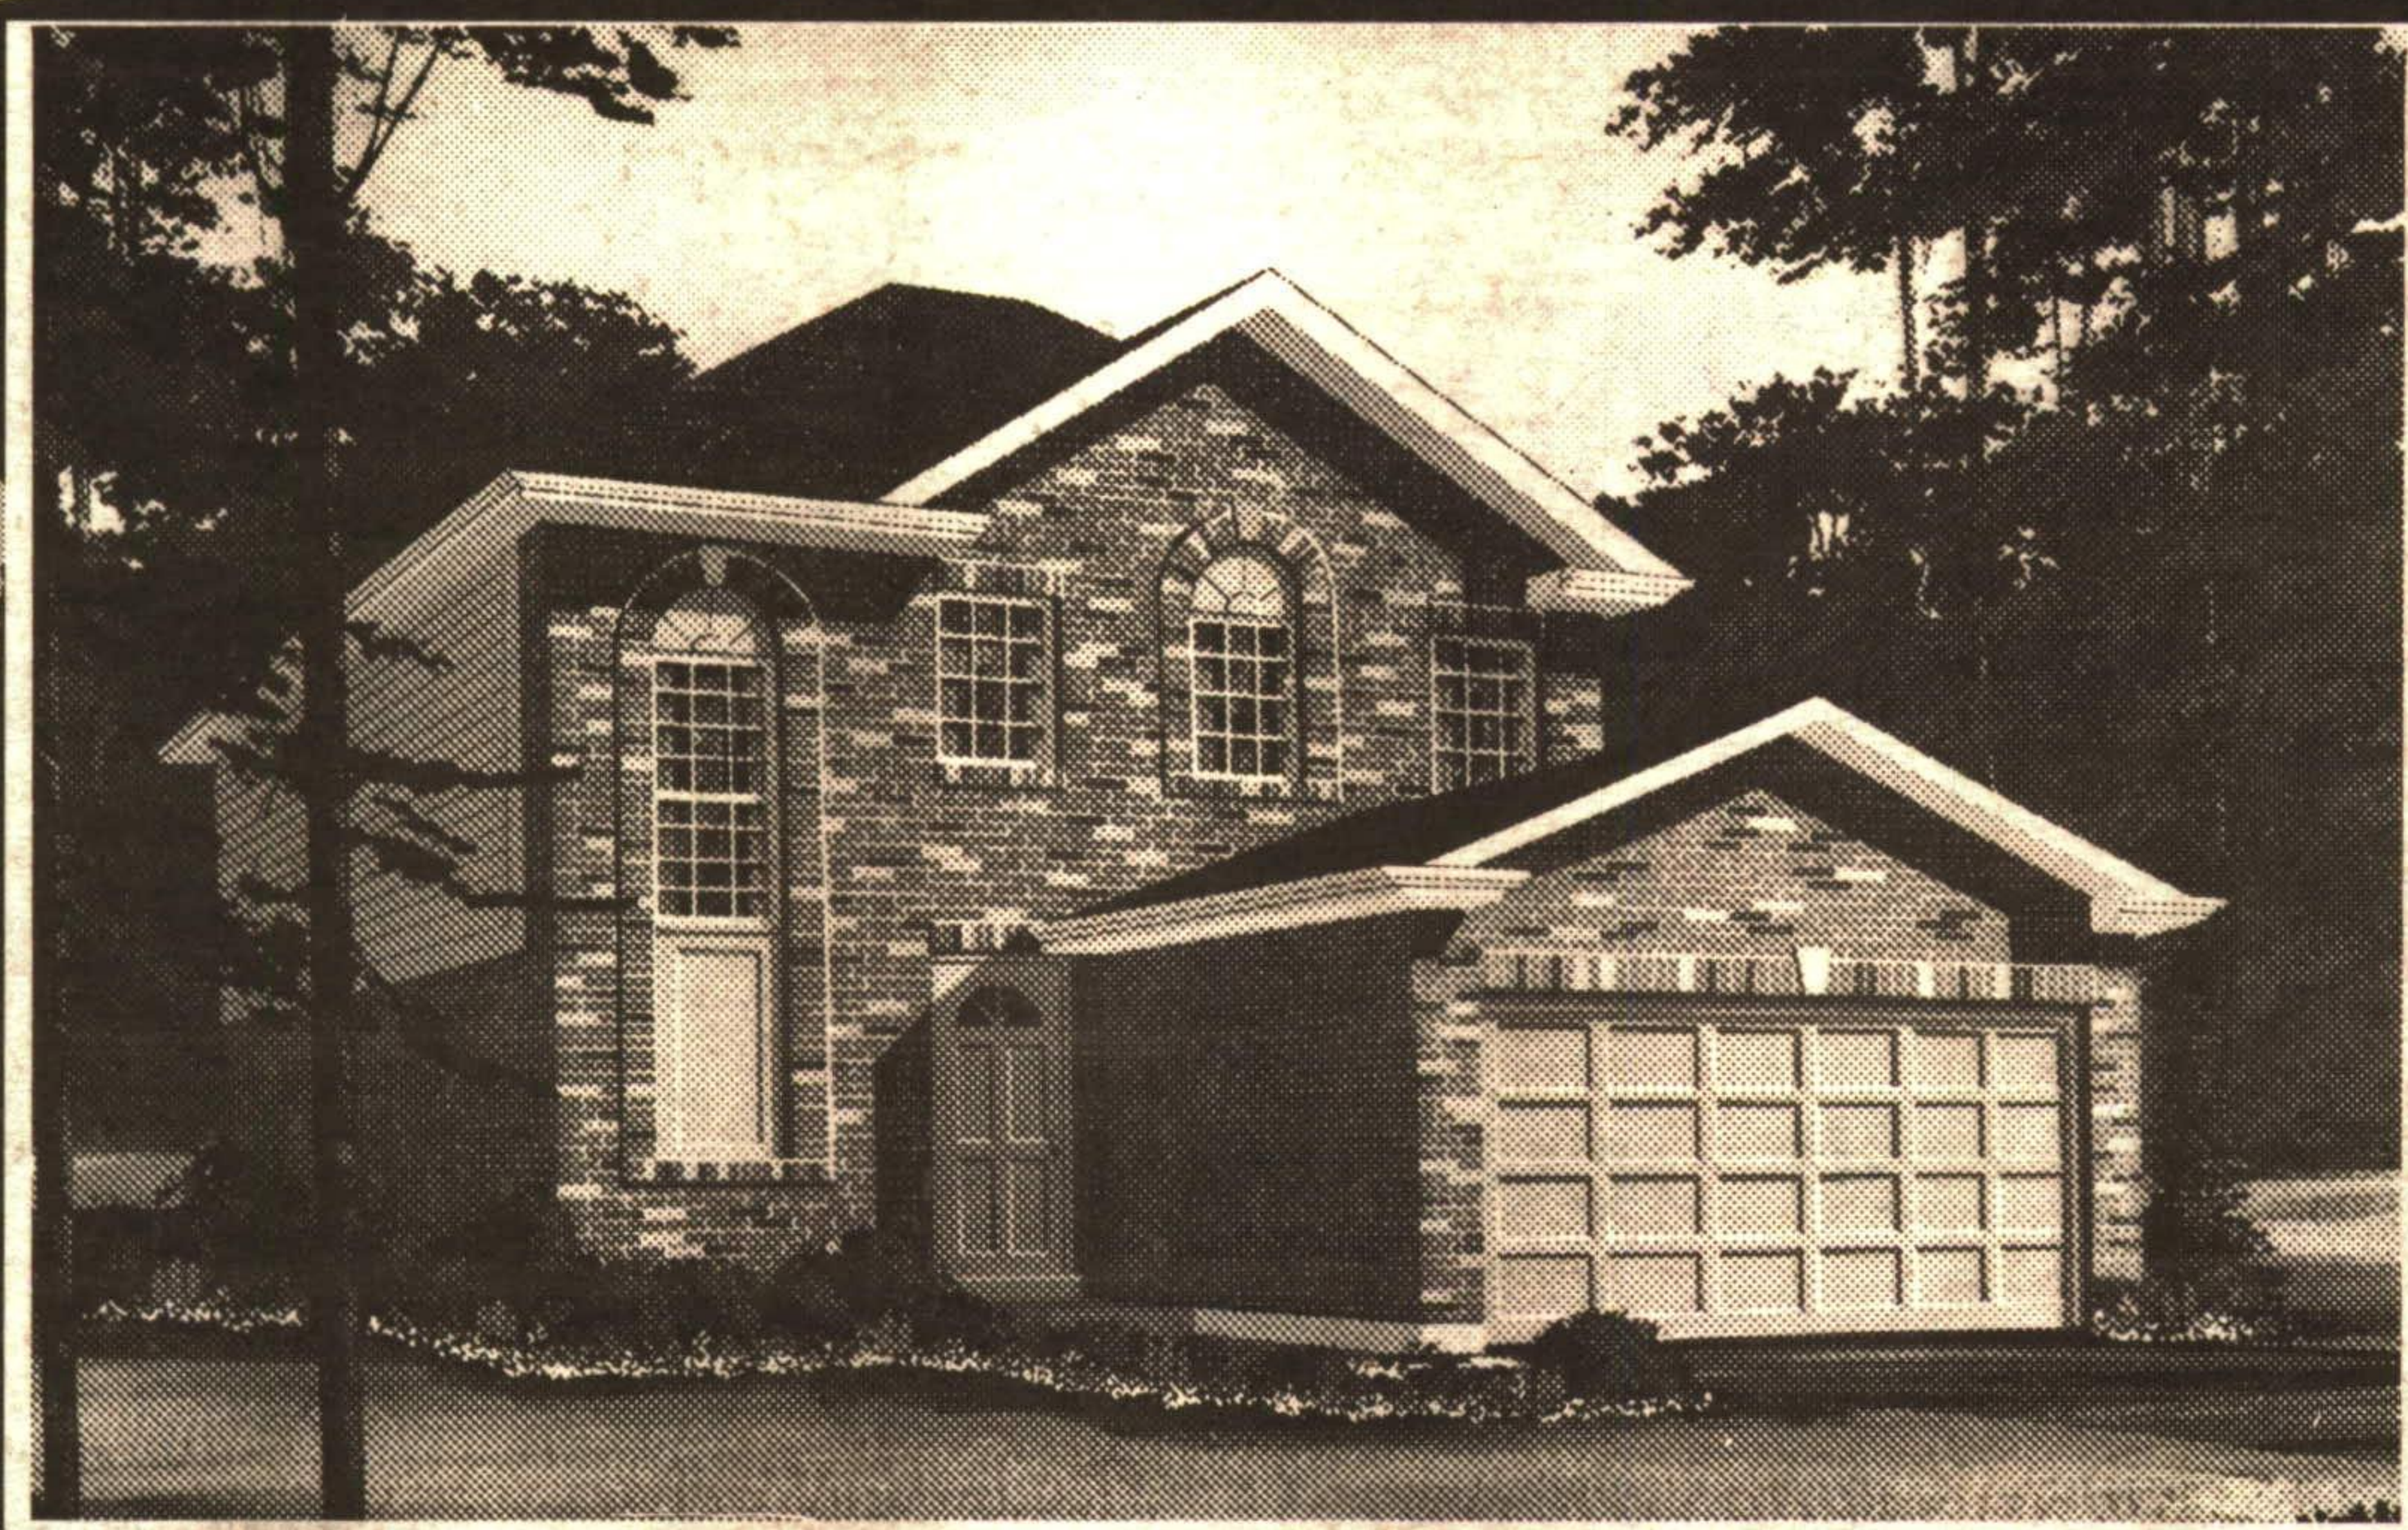

Own It!

In Georgetown

Adelaide
1200 sq.ft.
\$169,880

(Artist Concept)

*A Community
of Exclusive
Detached
Homes*

**28 HOMES
SOLD IN
FIRST
WEEKEND!**

40', 50', 60' Lots

- Quality Clay Brick
- 800 Series Colonial Doors • Moen Taps
- Plywood Floors Screwed Down
- Kohler Bathroom Fixtures
- 3" Colonial Baseboard • Trimmed Arches

**THANK YOU
GEORGETOWN!**
In appreciation,
we're offering
**\$1000 in FREE
UPGRADES!**
LIMITED TIME OFFER

From 1000 sq. ft. to 3020 sq. ft.

\$159,880

From

GST INCLUDED

NOW OPEN! 890-5679

Trafalgar
COUNTRY

Georgetown woodland setting