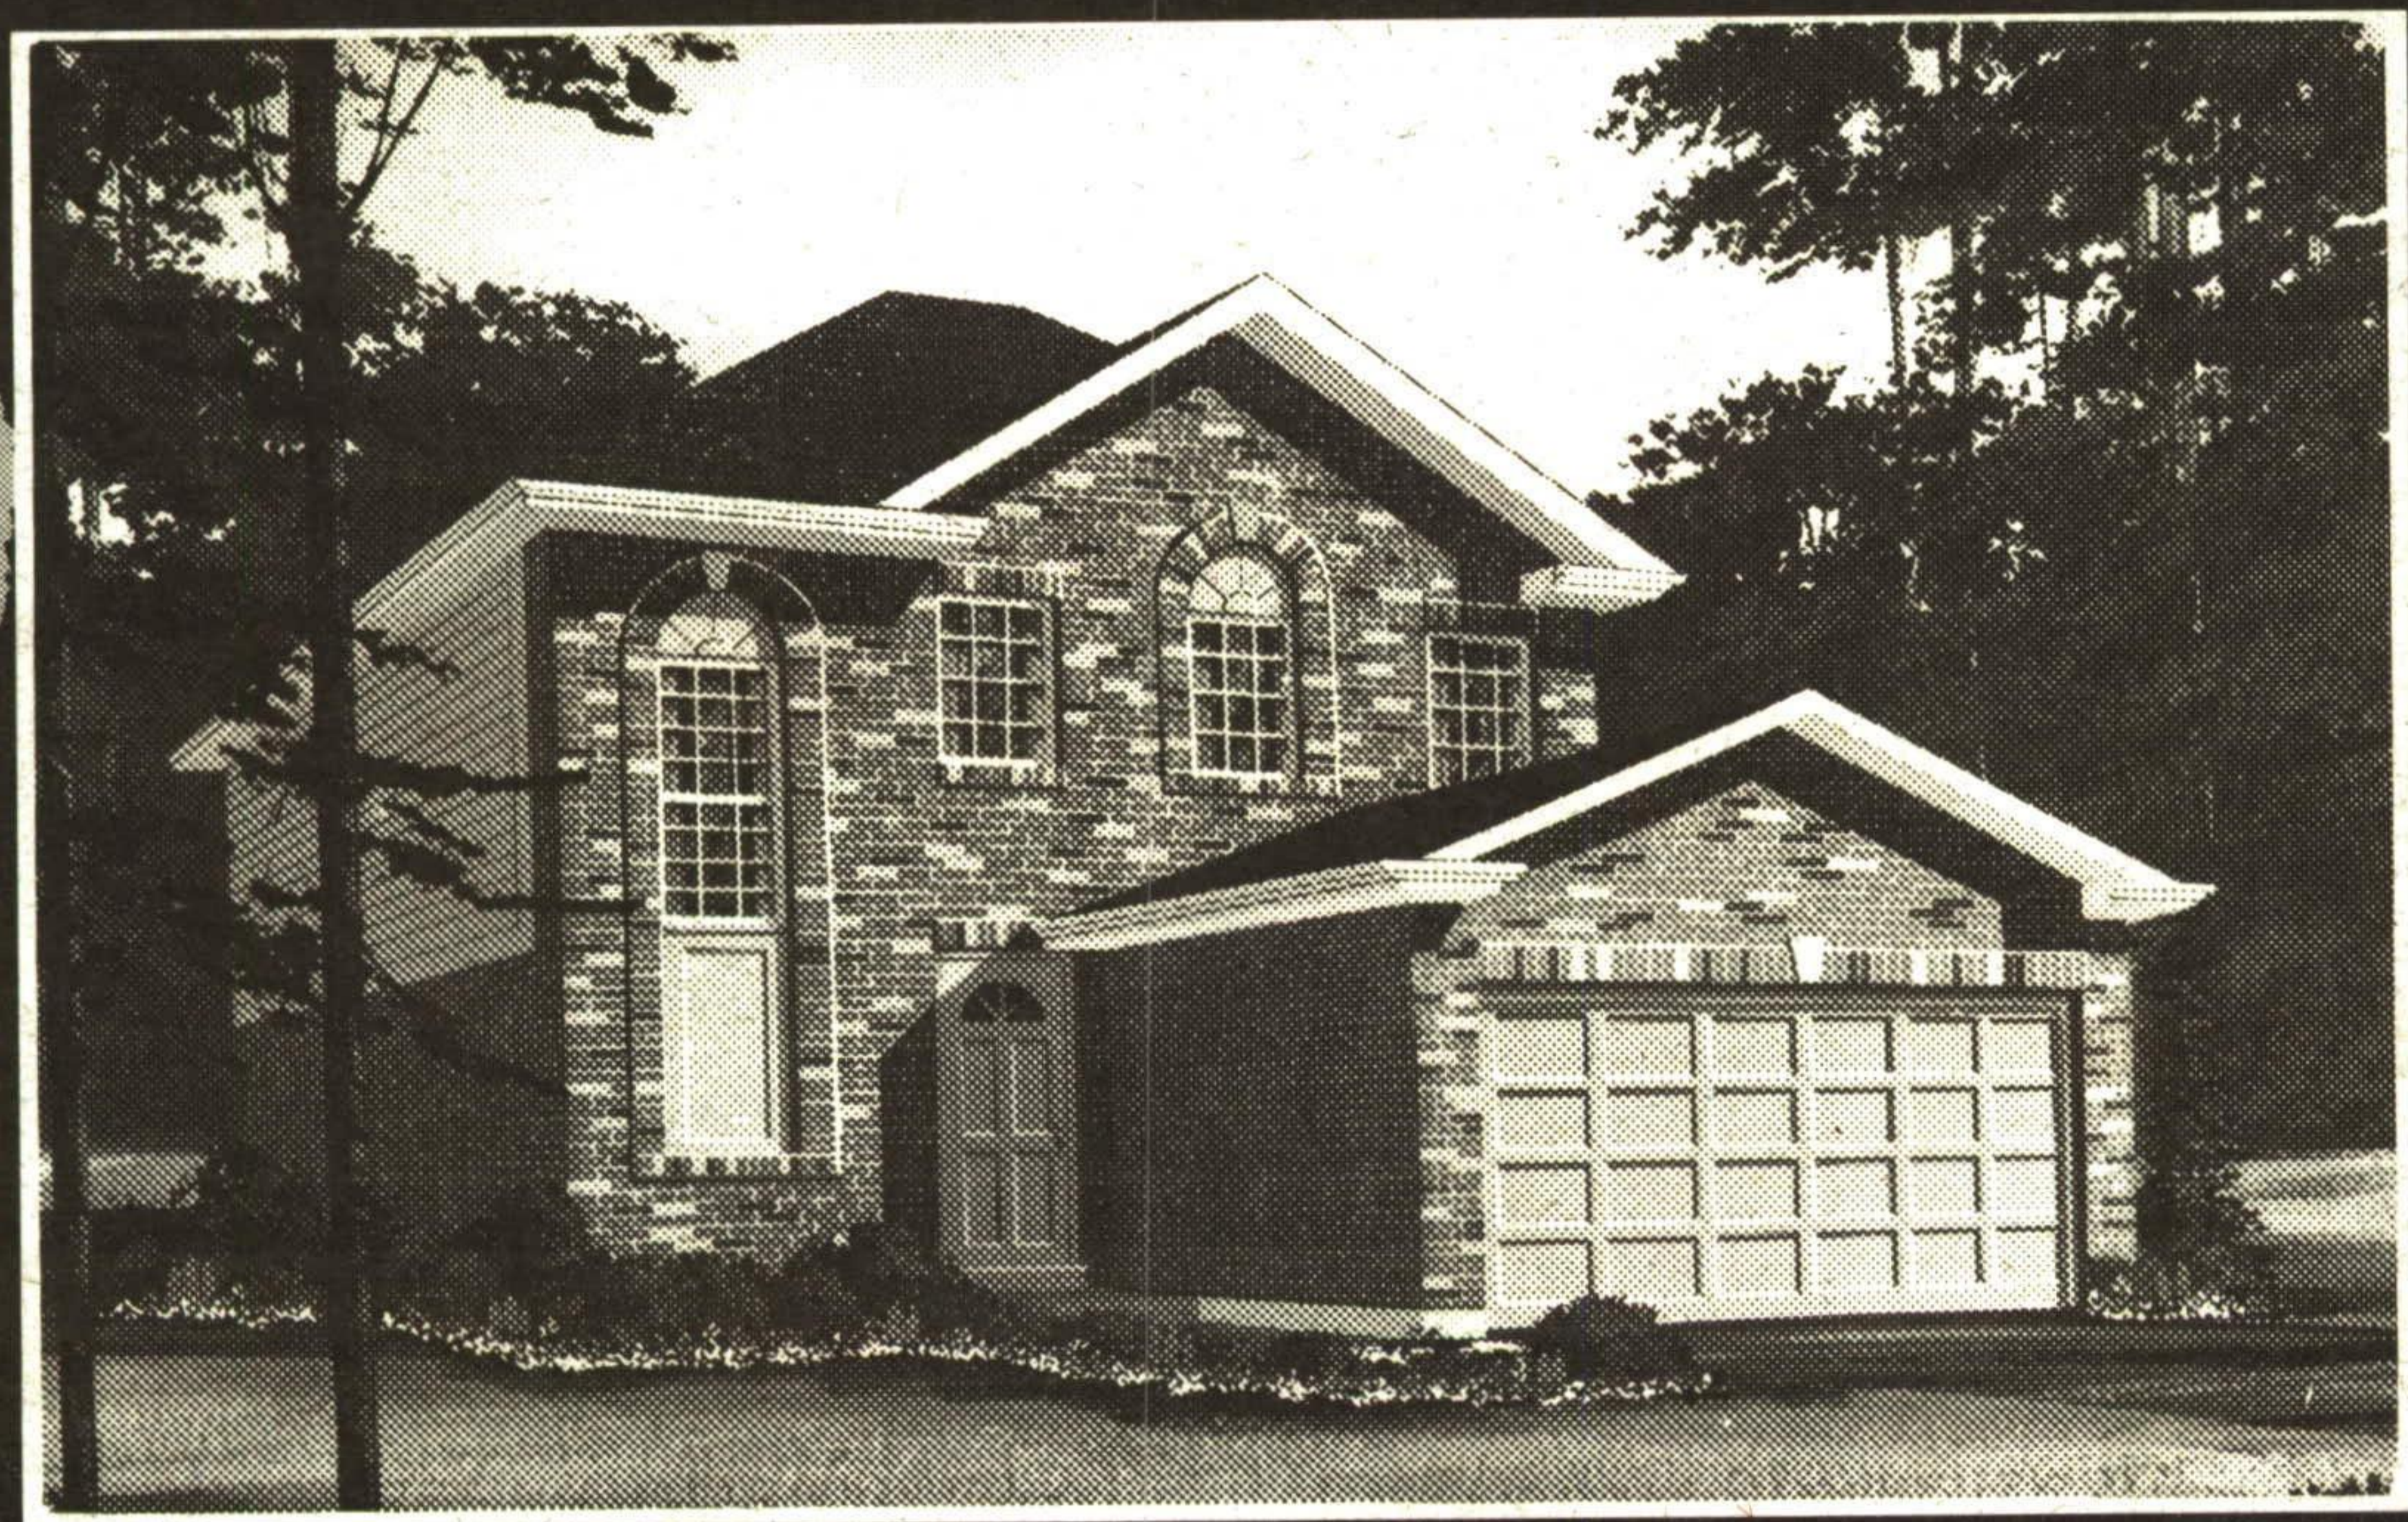

Own It!

Opening in Georgetown
TOMORROW at
10:00 am **SHARP!**

*A Community
of Exclusive
Detached
Homes*

Adelaide 1200 sq.ft. \$169,880 (Artist Concept)

40', 50', 60' Lots

Initial \$800 deposit
Closings in December 1992
GO Community

From 1000 sq. ft. to 3020 sq. ft.

\$159,880
From **159,880**
GST INCLUDED

OPENS TOMORROW!

890-5679

Georgetown woodland setting