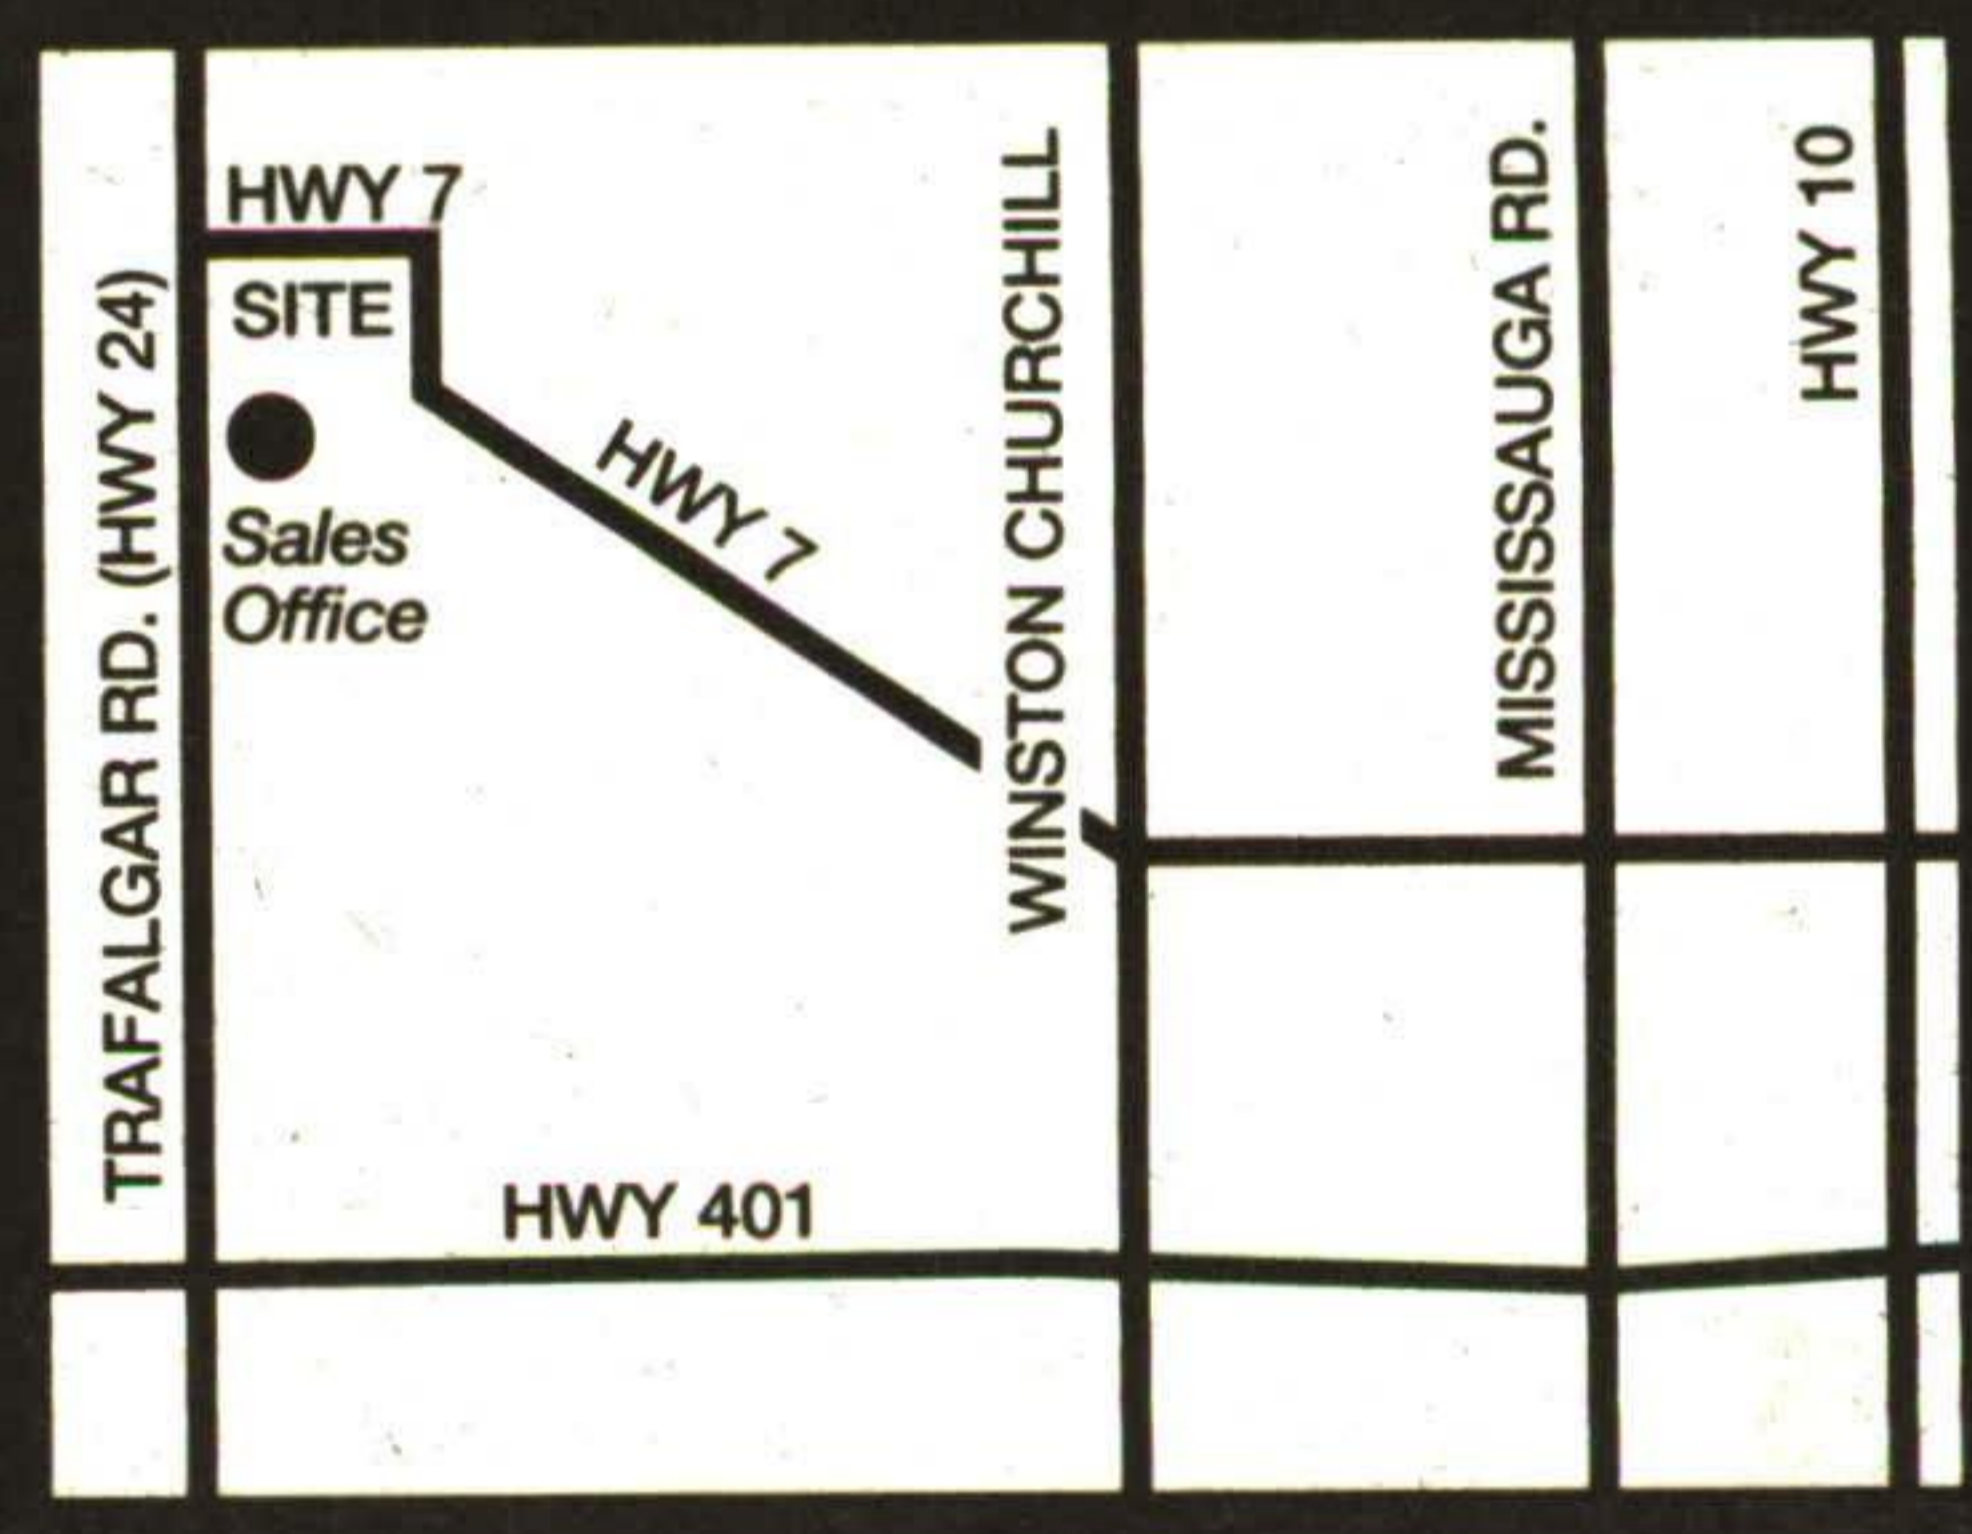

Own It!

Opening in Georgetown
TOMORROW at
10:00 am **SHARP!**

*A Community
of Exclusive
Detached
Homes*

Adelaide 1200 sq.ft. \$169,880 (Artist Concept)

40', 50', 60' Lots

Initial \$800 deposit
Closings in December 1992
GO Community

From 1000 sq. ft. to 3020 sq. ft.

\$159,880
From **159,880**
GST INCLUDED

OPENS TOMORROW!

890-5679

Georgetown woodland setting