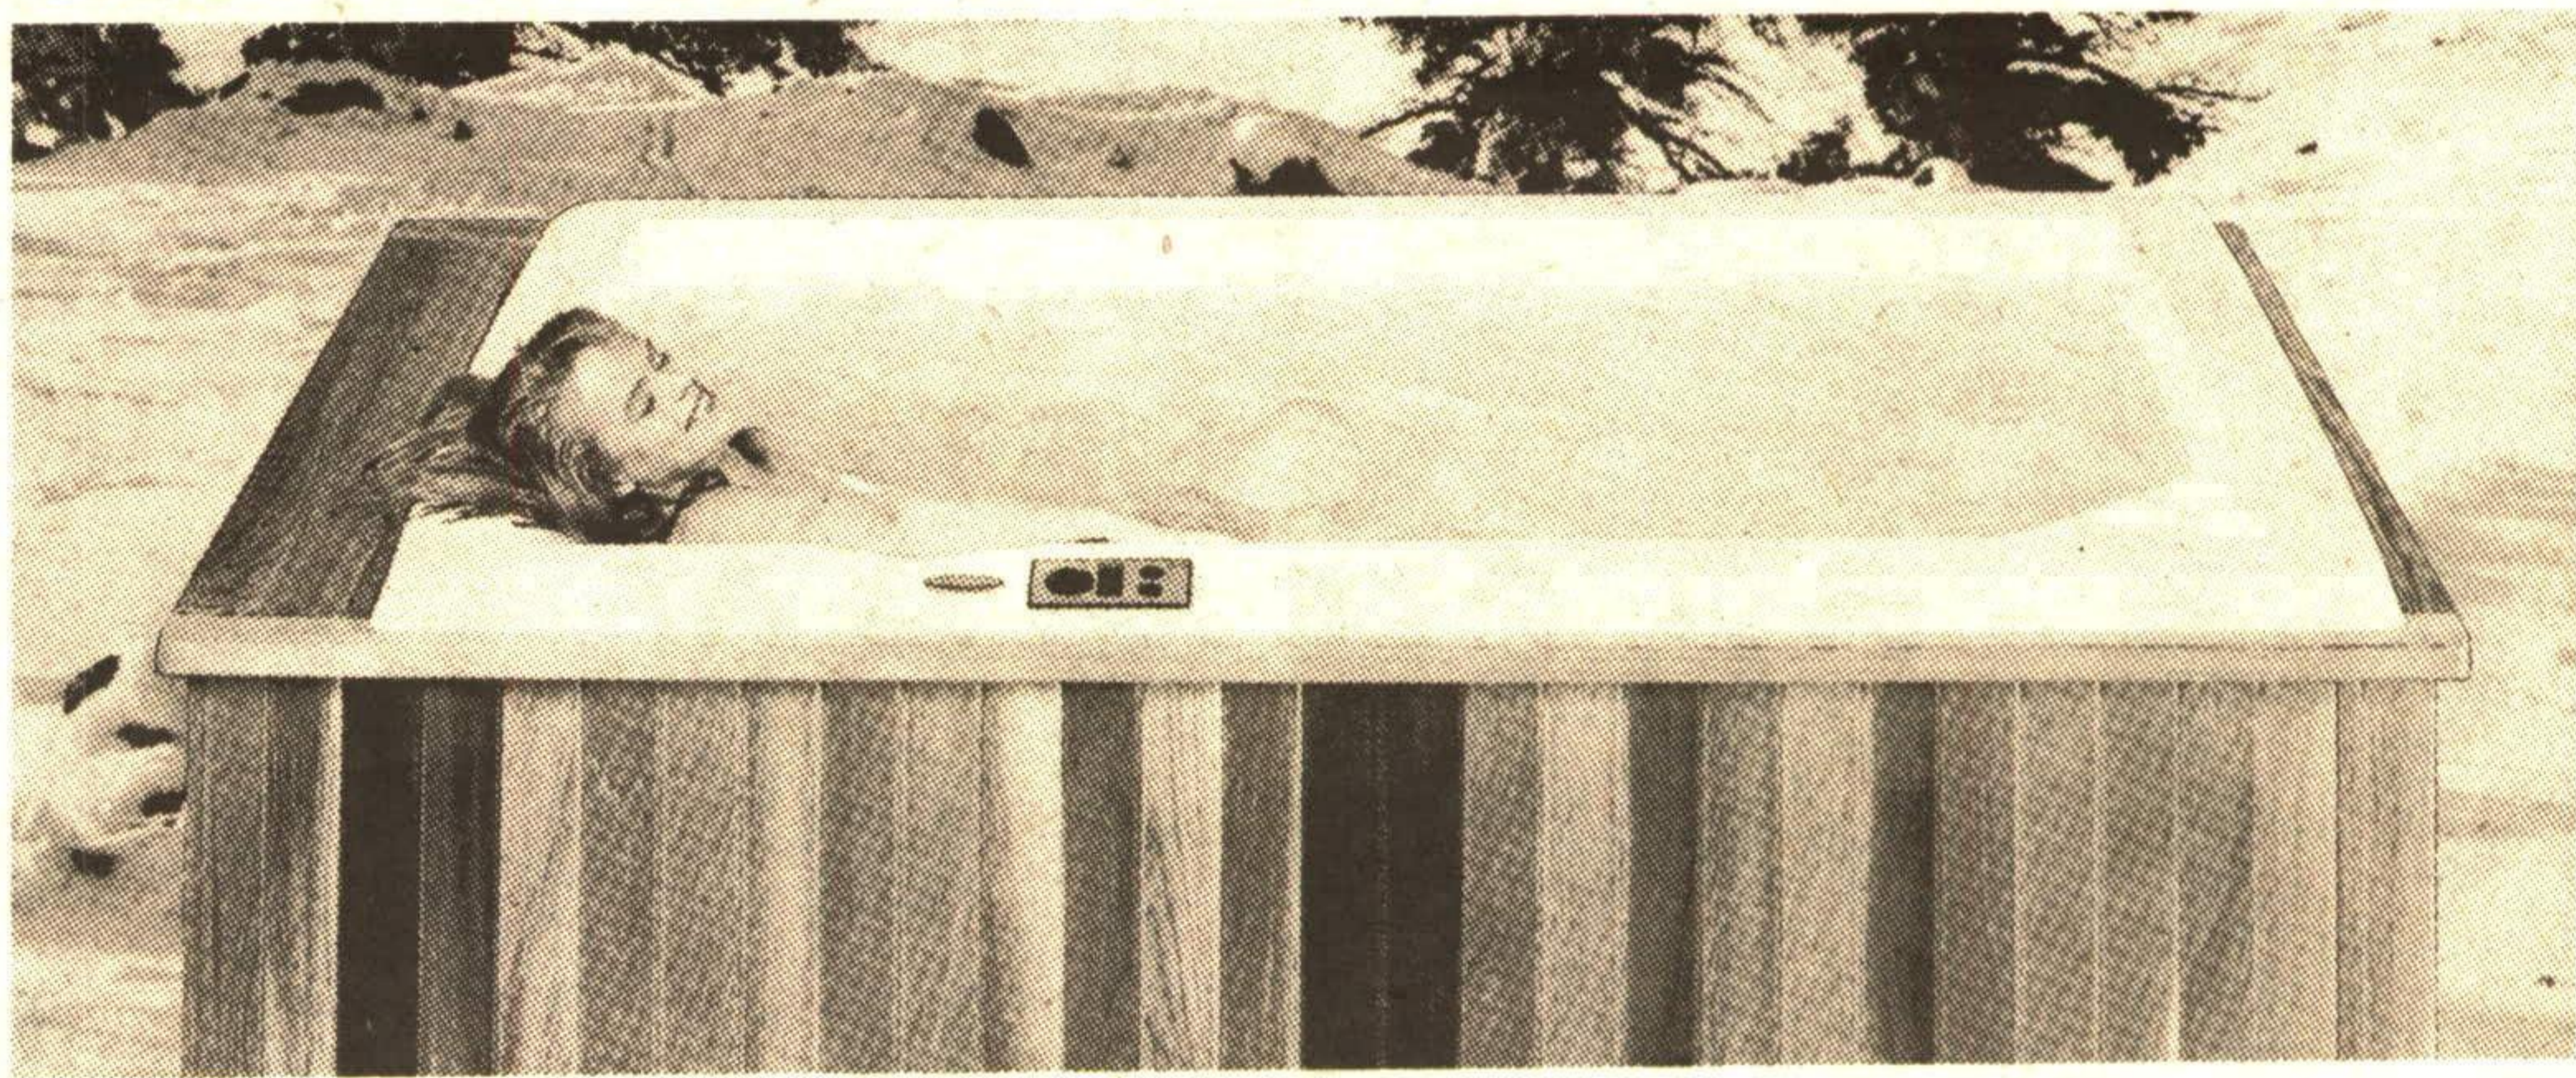

SOLAR ROLLER

$189⁹⁹

SPAS

Before you buy, check the best. Beachcomber spas come and see them in our showroom.

NIKKI'S POOLS & SERVICE LTD.

330 Guelph Street, Georgetown
Serving Halton Hills for Fourteen Years

877-8433