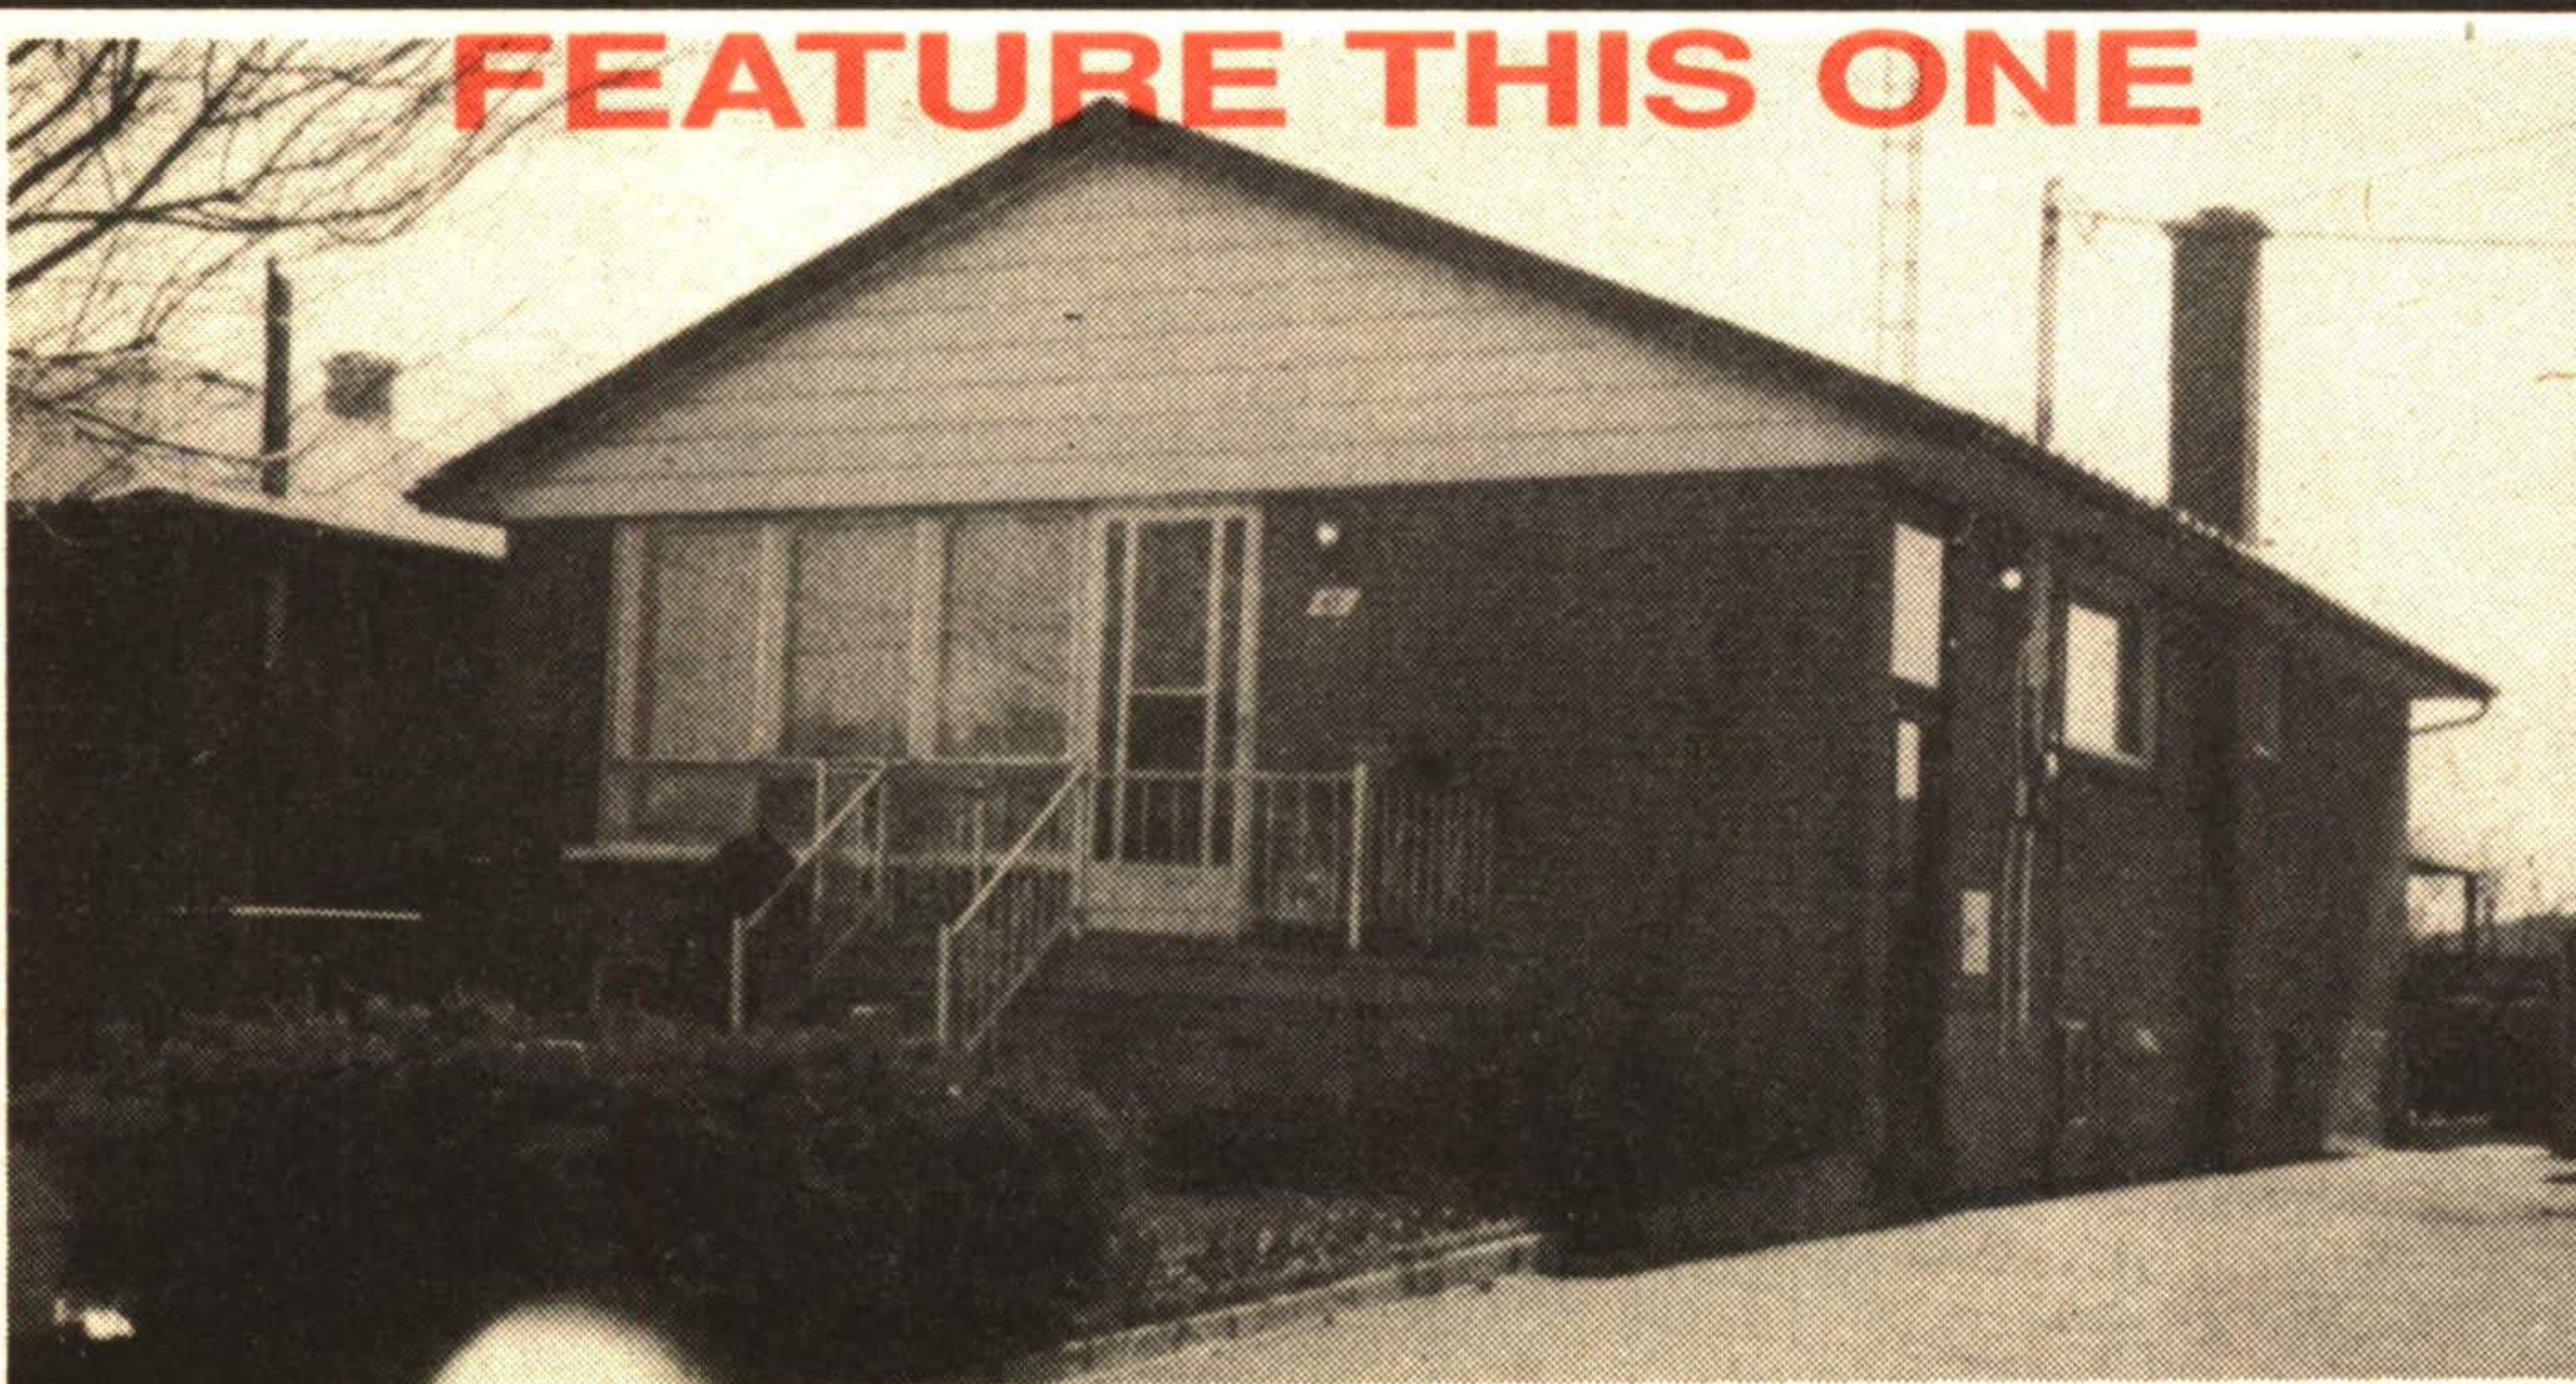

COUNTRYWIDE COUNTRYWIDE COUNTRYWIDE COUNTRYWIDE COUNTRYWIDE COUNTRYWIDE COUNTRYWIDE

**The market is moving!
Are you??**

SOLD

Countrywide
ALL-PRO REALTY INC.
Independent Member Broker

Yvan Desjardins,
Sales Rep.*
Res. 873-2618
Bus. 873-3377
on pager

WORKSHOP!!!
27' x 28' workshop which has all the bells and whistles - heavy duty concrete, floor drain, hot and cold water line, extra cupboards, big lot 133x67. The 3 bedroom home shows very well. Call Yvan* to find out more. Priced at $199,900. CW91-047

A LABOR OF LOVE
Approx. 20 acres of one of the most beautiful settings - 3 ponds, barn, professionally landscaped. House is pure quality with over 5,000 sq. ft. of finished living space. Call to view Yvan Desjardins*. CW91-025

VENDOR SAYS BRING AN OFFER
Over 2,600 sq. ft. of Fernbrook quality home. It has all the features of a new home - ensuite, main floor family room, main floor laundry and more. My vendor says bring me an offer, so call Yvan Desjardins* now!! CW91-157

PROPOSED LIGHT INDUSTRIAL
This 1 acre property could be perfect to run a small business, contractor yard etc. ...the 1500 sq. ft. shop is insulated, heated and wired for welding. The 4 bedroom has finished basement, sunroom and more. Call Yvan Desjardins to explore the possibility. CW90-103

**5 KAREN DRIVE
GEORGETOWN**

CW91-193

FEATURE THIS ONE

BRING IN THE IN-LAWS
Professionally finished basement in-law suite, 2 bedroom down, with full 4 pc. bath, parquet, ceramic tiles, upstairs 3 bedroom and more. Close to shopping plaza, aluminum soffit, fascia, eaves, big lot. Vendor may assist with financing. Call Yvan* now before this hot new listing is gone. $179,700. CW91-YD