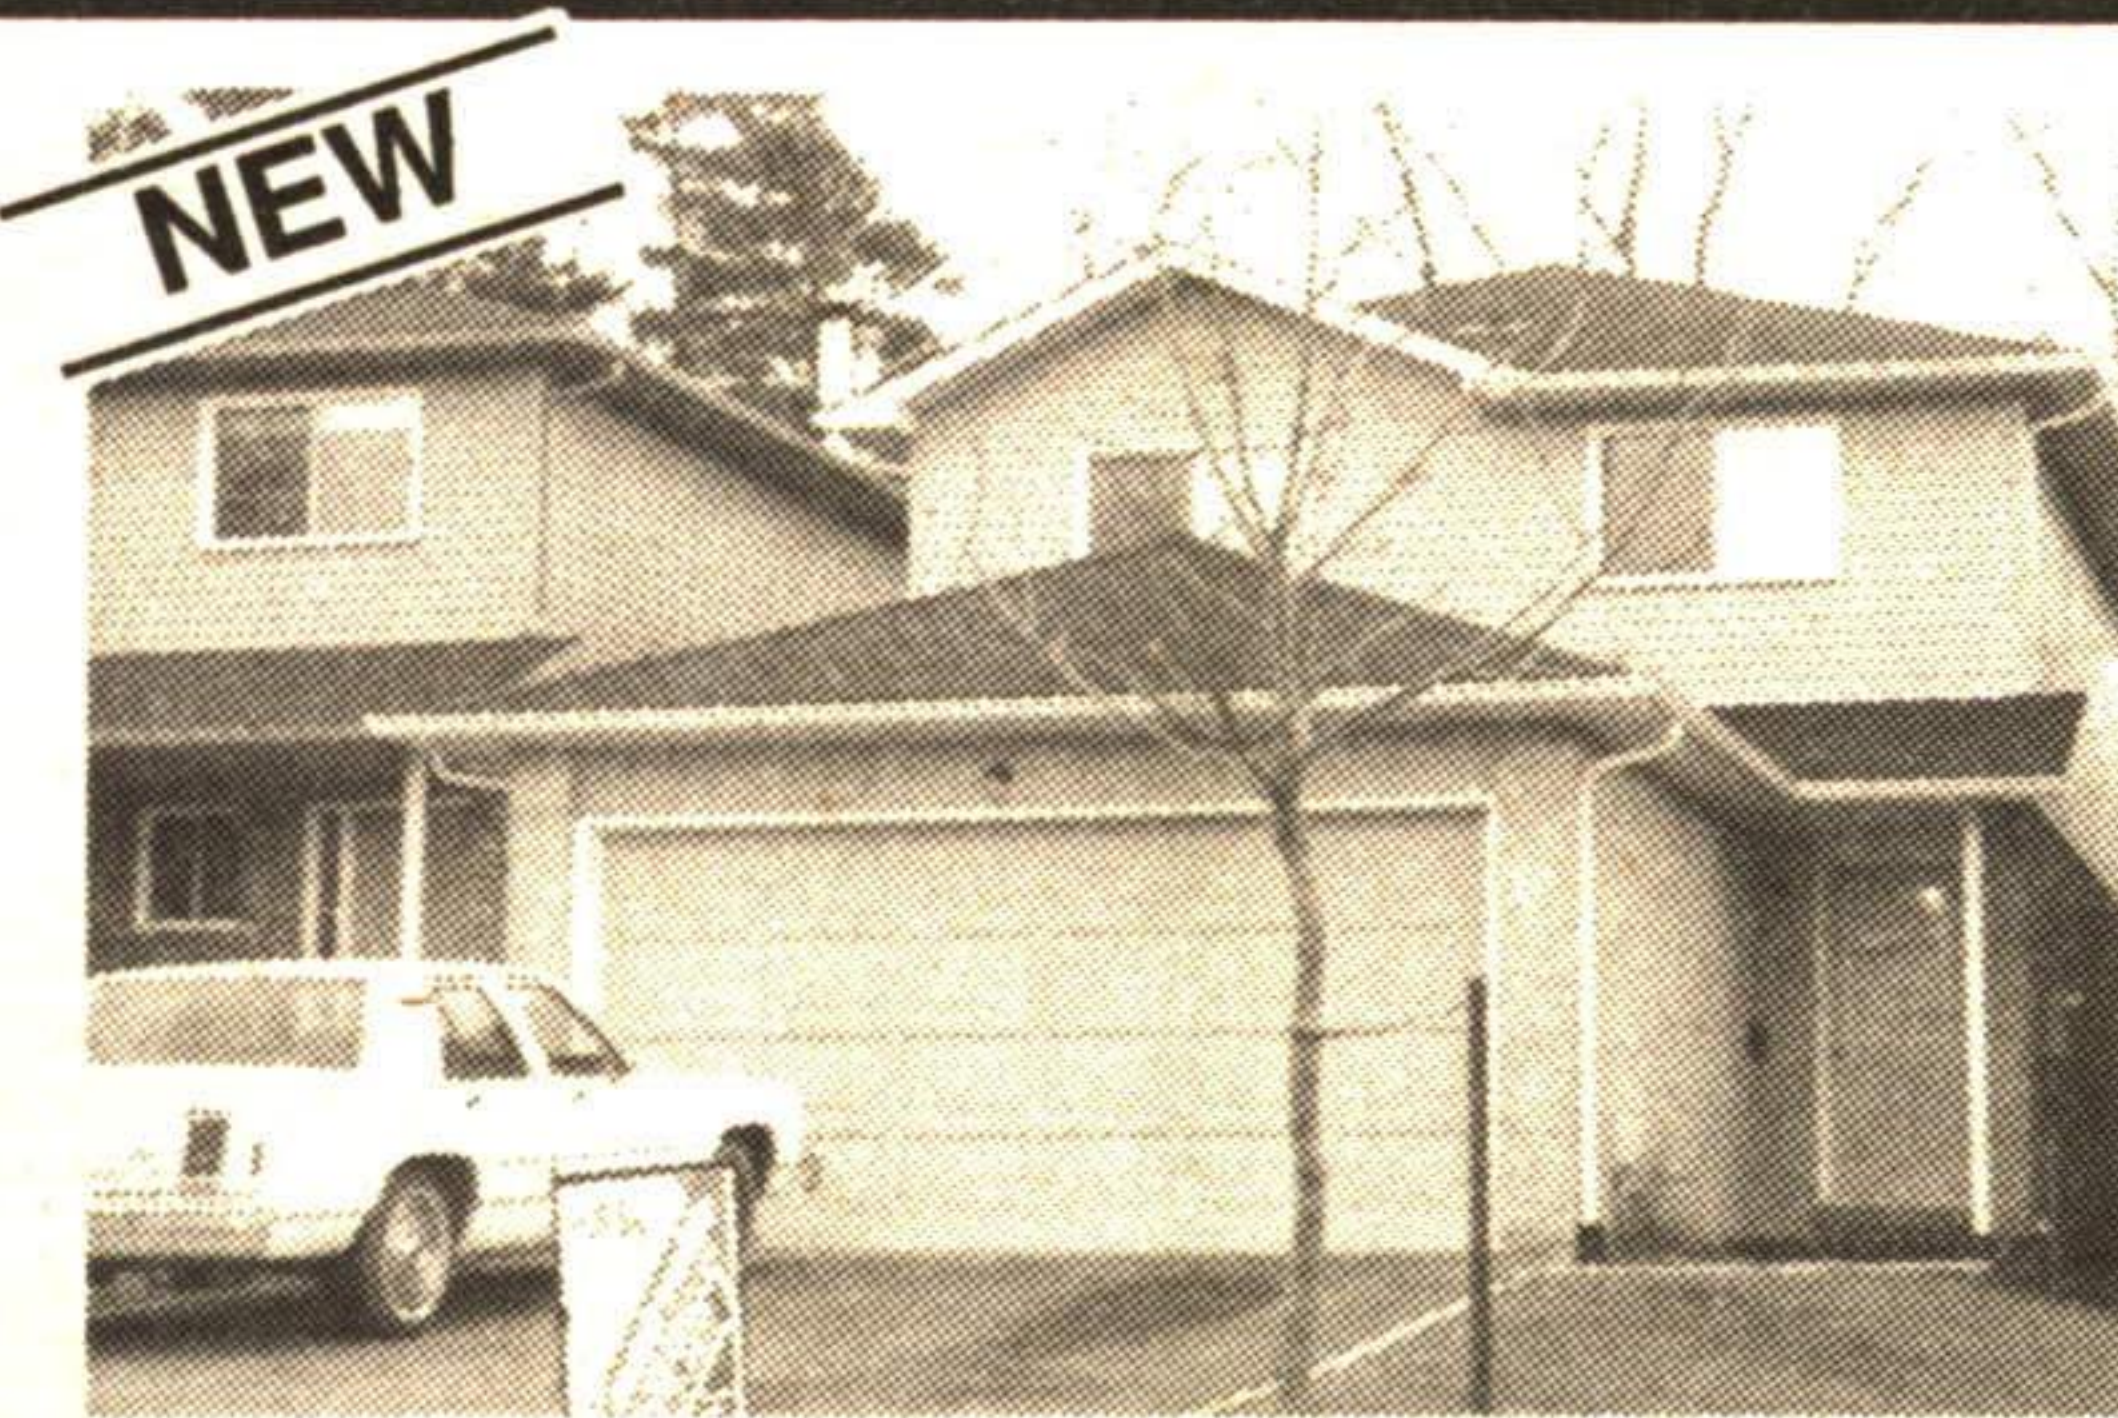

PROPOSED LIGHT INDUSTRIAL
This 1 acre property could be perfect to run a small business, contractor yard etc. ...the 1500 sq. ft. shop is insulated, heated and wired for welding. The 4 bedroom has finished basement, sunroom and more. Call Yvan Desjardins to explore the possibility. CW90-103

**5 KAREN DRIVE
GEORGETOWN**

CW91-193

FEATURE THIS ONE

BRING IN THE IN-LAWS
Professionally finished basement in-law suite, 2 bedroom down, with full 4 pc. bath, parquet, ceramic tiles, upstairs 3 bedroom and more. Close to shopping plaza, aluminum soffit, fascia, eaves, big lot. Vendor may assist with financing. Call Yvan* now before this hot new listing is gone. \$179,700. CW91-YD

QUIET COURT

Perfect to raise the growing family, backs onto park (green belt), close to the GO train, 5 years new, with family rm., fireplace, W/O to deck, ensuite and more. Call Yvan* to explore the possibilities. \$214,900. CW91-086

PERFECT COUNTRY

Approx. 2.9 acres south of Georgetown, close to the 401. Lots of mature trees, RUNNING STREAM thru property, equipment barn, large shed suitable for heavy truck, concrete inground pool, sunroom and much more. House about 1,700 sq. ft. Call Yvan* to know more. Priced at \$399,000. CW91-085