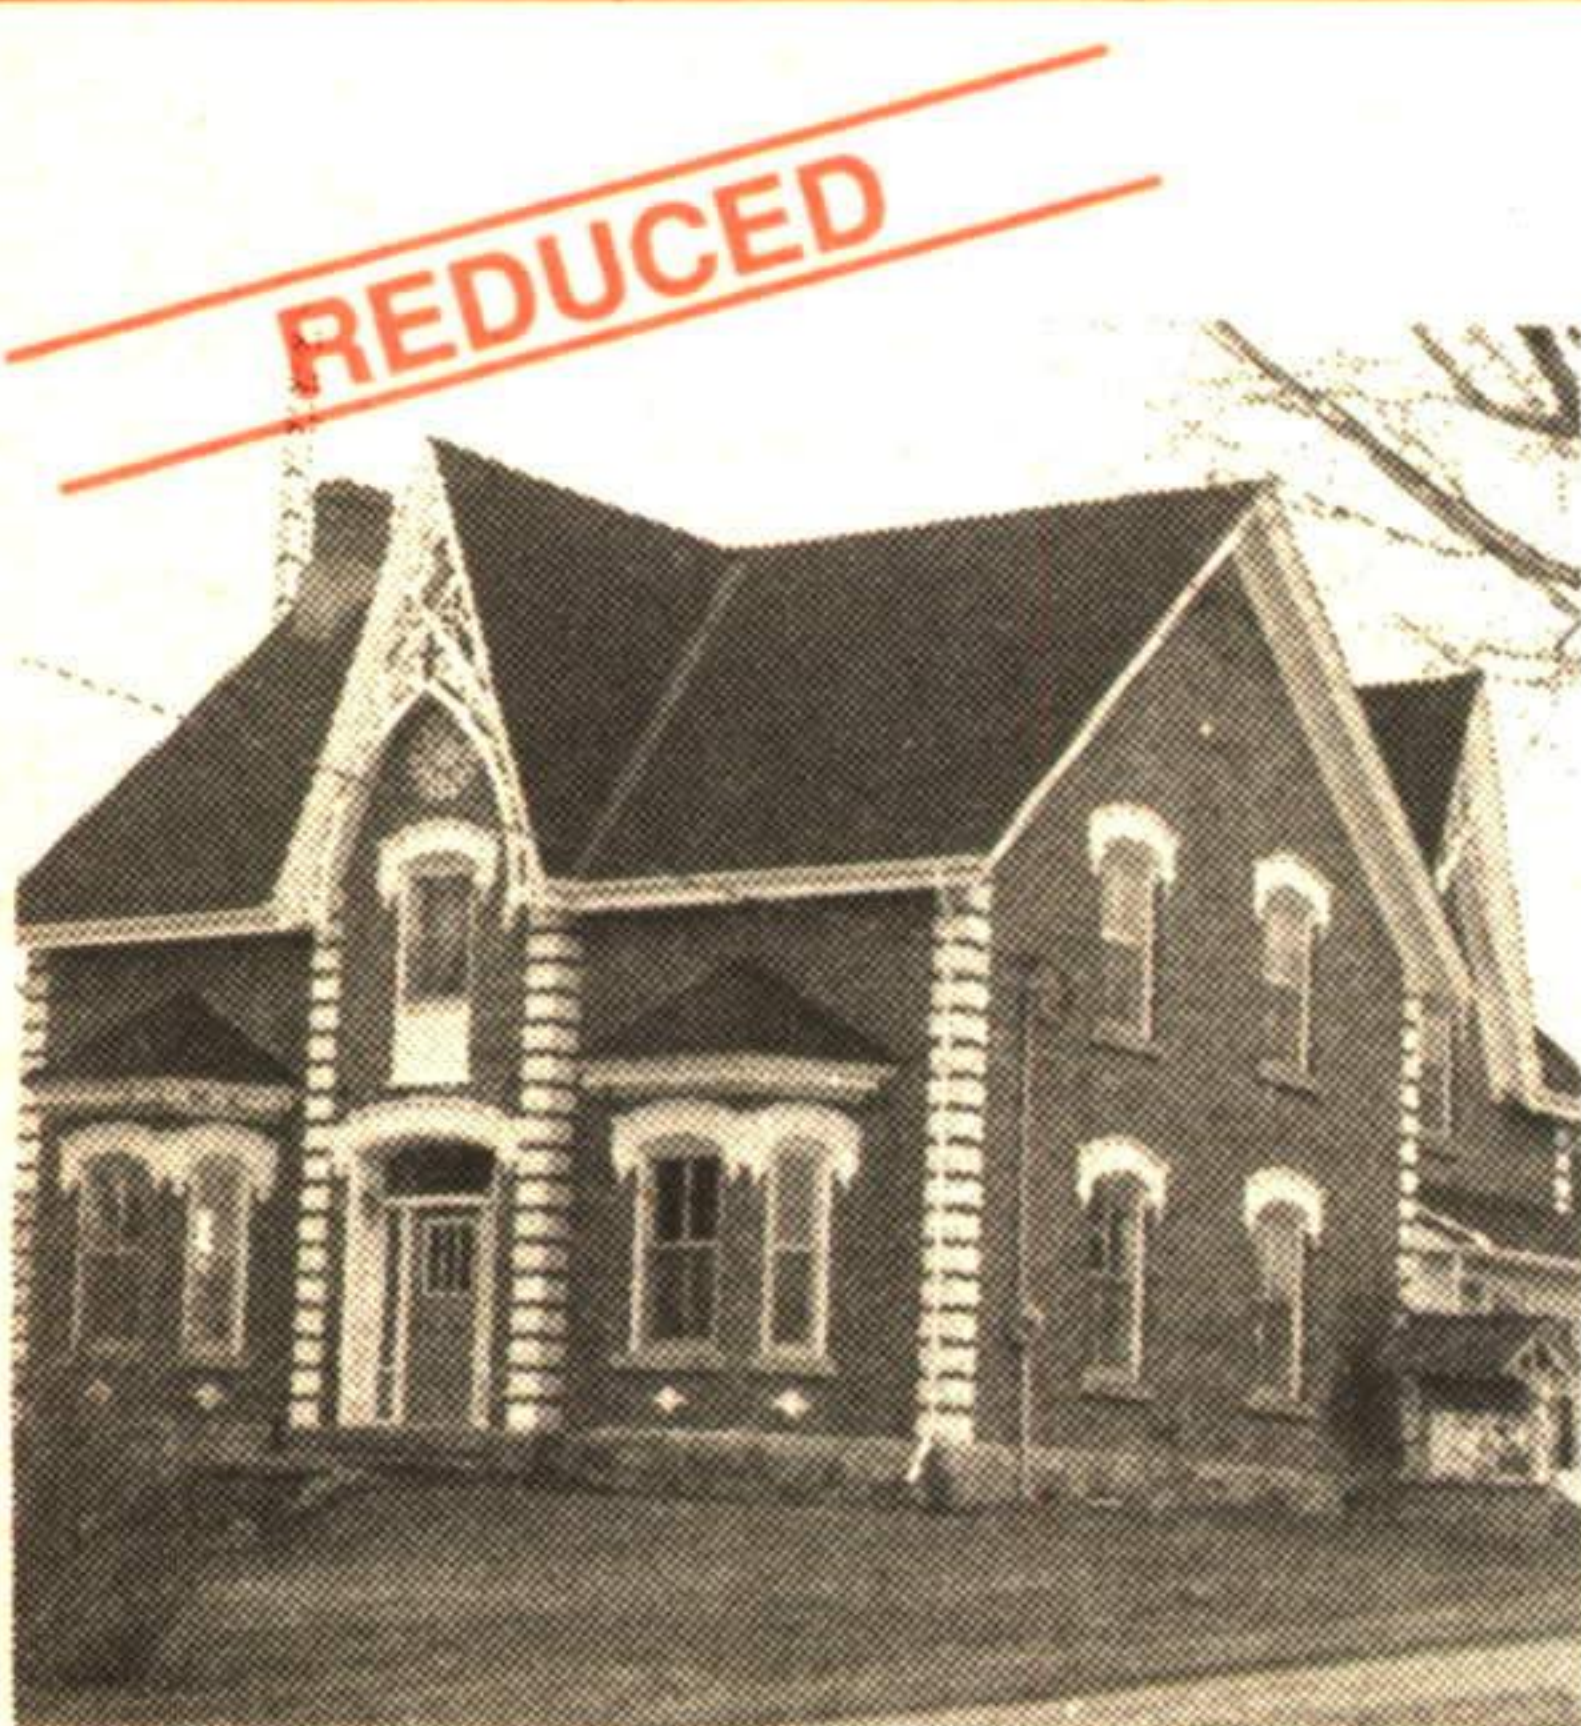

MASSIVE VICTORIAN

Totally restored but with original wood trim. Gorgeous doesn't even begin to describe this 5 bedroom, 3 full bathroom home. Fantastic Gothic trim, 4+ acres. Call Donna Rae, Sales Rep. at 877-5211 or 873-1058 Res. RM096-90

I HAVE CASH BUYERS JUST WAITING FOR BUNGALOWS AND BACKSPLITS. If you are thinking about moving and need professional assistance, please call!

Donna Rae
Sales Representative

Res. 873-1058 Bus. 877-5211