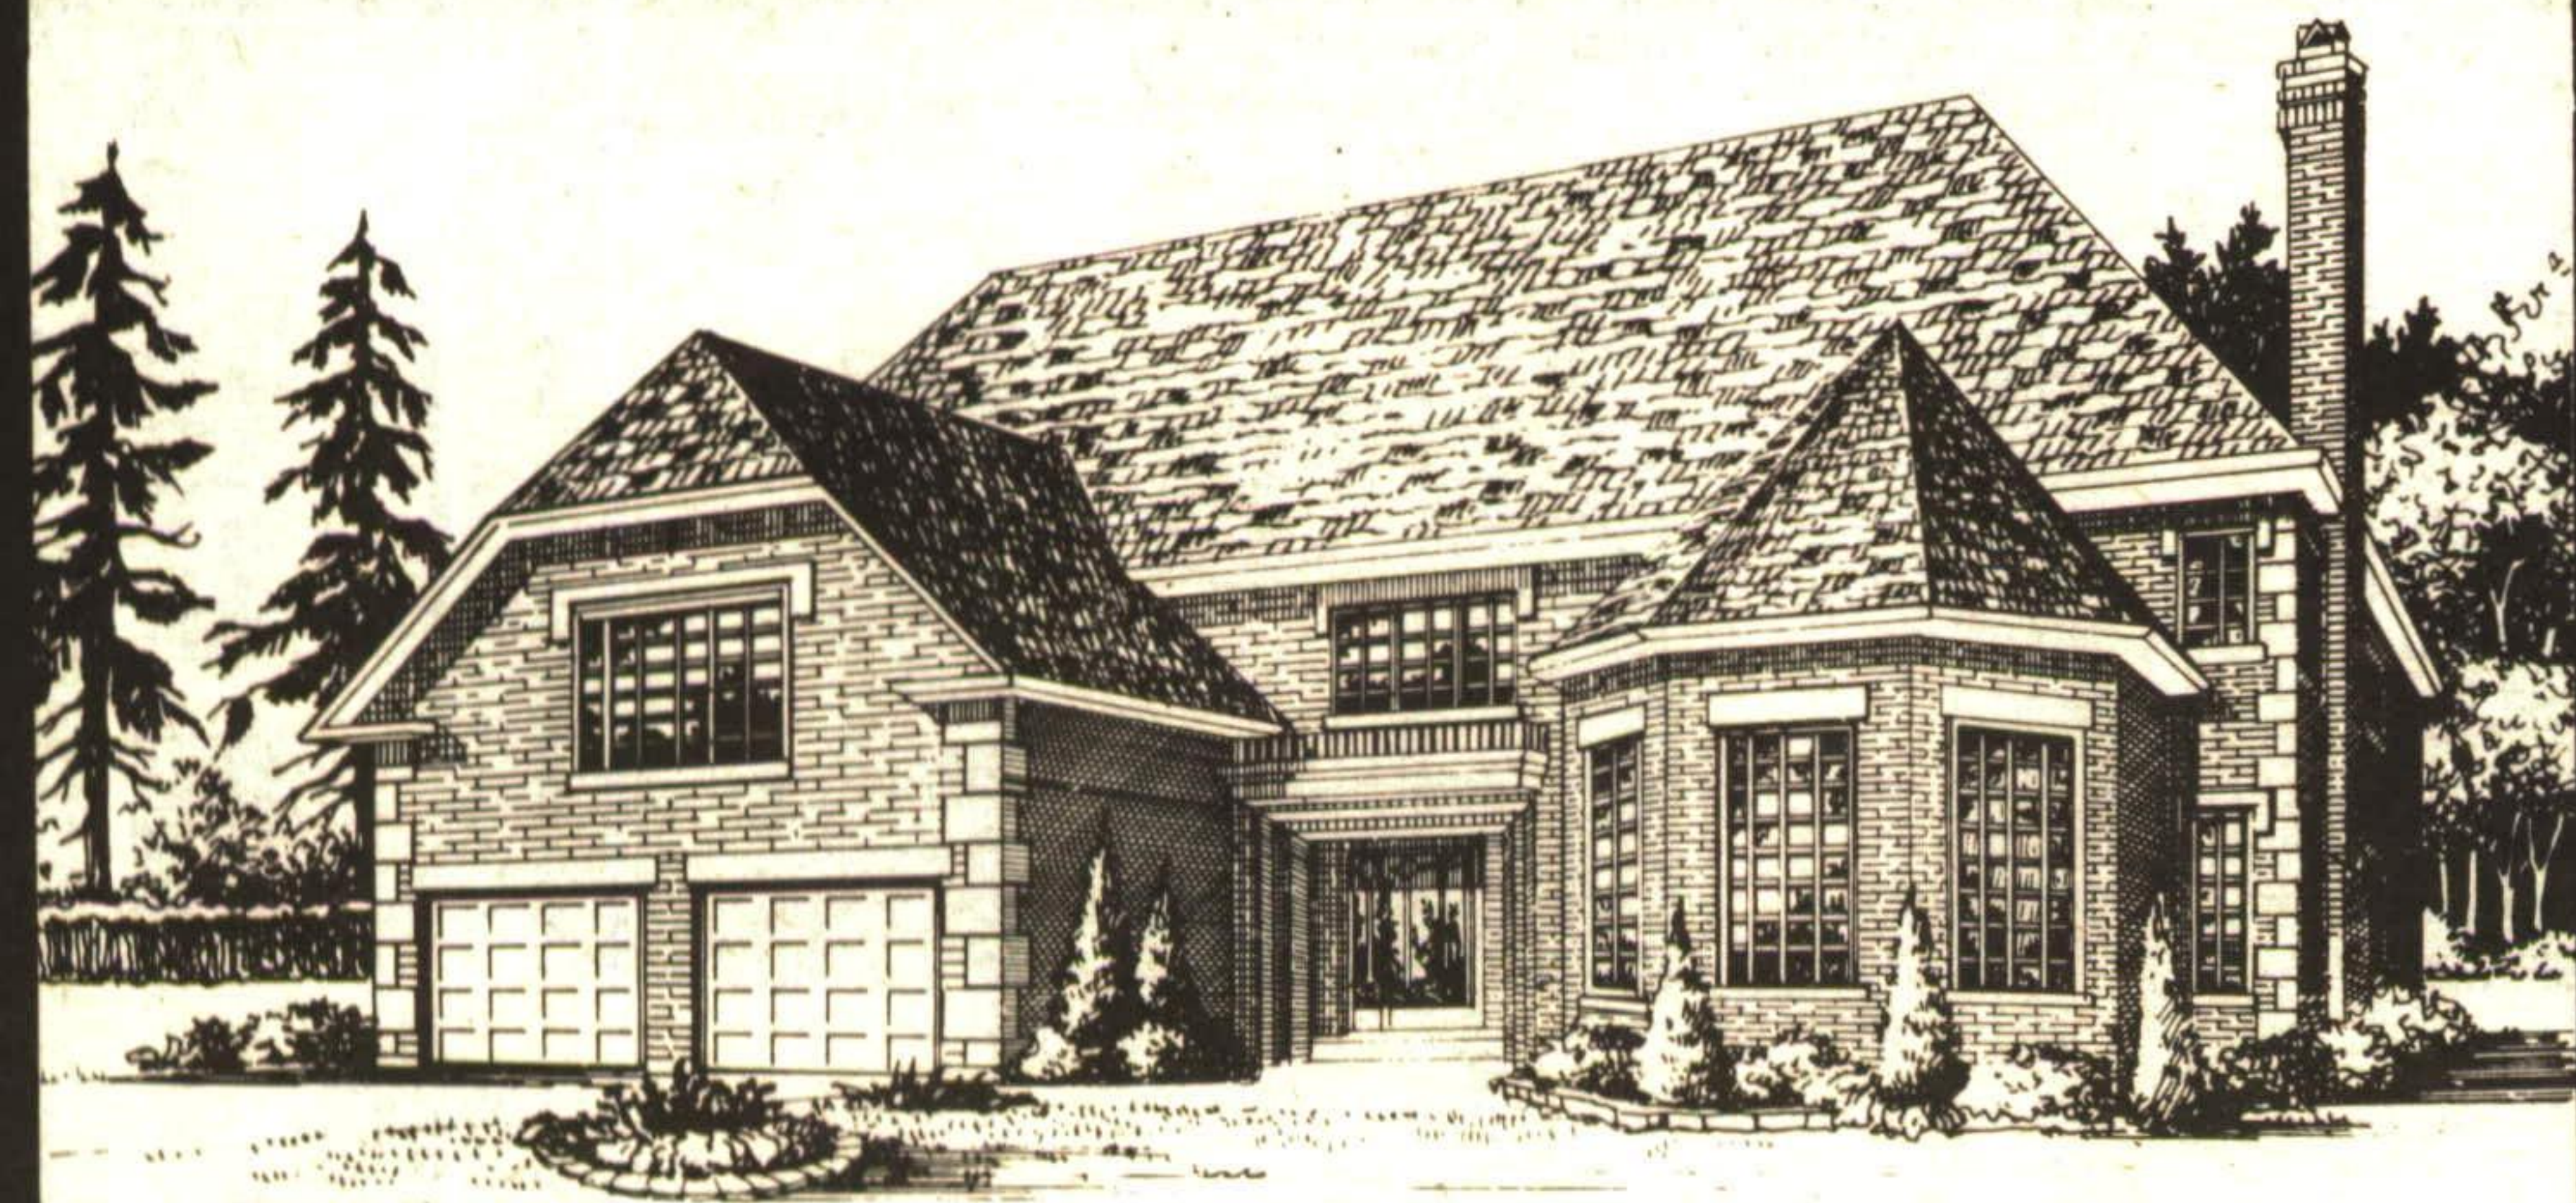

**MELLOW AS YESTERDAY  
MODERN AS TOMORROW**  
This 4 bedroom home has a lot of charm & character, sits on  
a quiet street. Inside the remodelling makes it so inviting.  
New kit. cupboards (oak), new kit. flooring, w/o from 4th  
bedroom, new broadloom, new front porch, new front door  
and more. Oh, let's not forget the handyman - an attached  
workshop to the house, 11' x 18'. Very cute and cosy home  
for only \$144,900. First time buyers you better hurry! Call  
Yvan\* to view this one. CW91-027

**23 SINGLE FAMILY HOMES**

ARTIST CONCEPT ONLY

**MAPLEVIEW ESTATES  
FALL 1991 OCCUPANCY**

Talk to me  
about the  
buy back  
of your  
home!

- This is the final development of single family homes in the "old park area".
- Backs onto fairgrounds.
- Steps from:
  - schools
  - golf
  - tennis
  - cross country skiing
  - churches
  - cultural centre
  - downtown shopping
  - Civic Centre