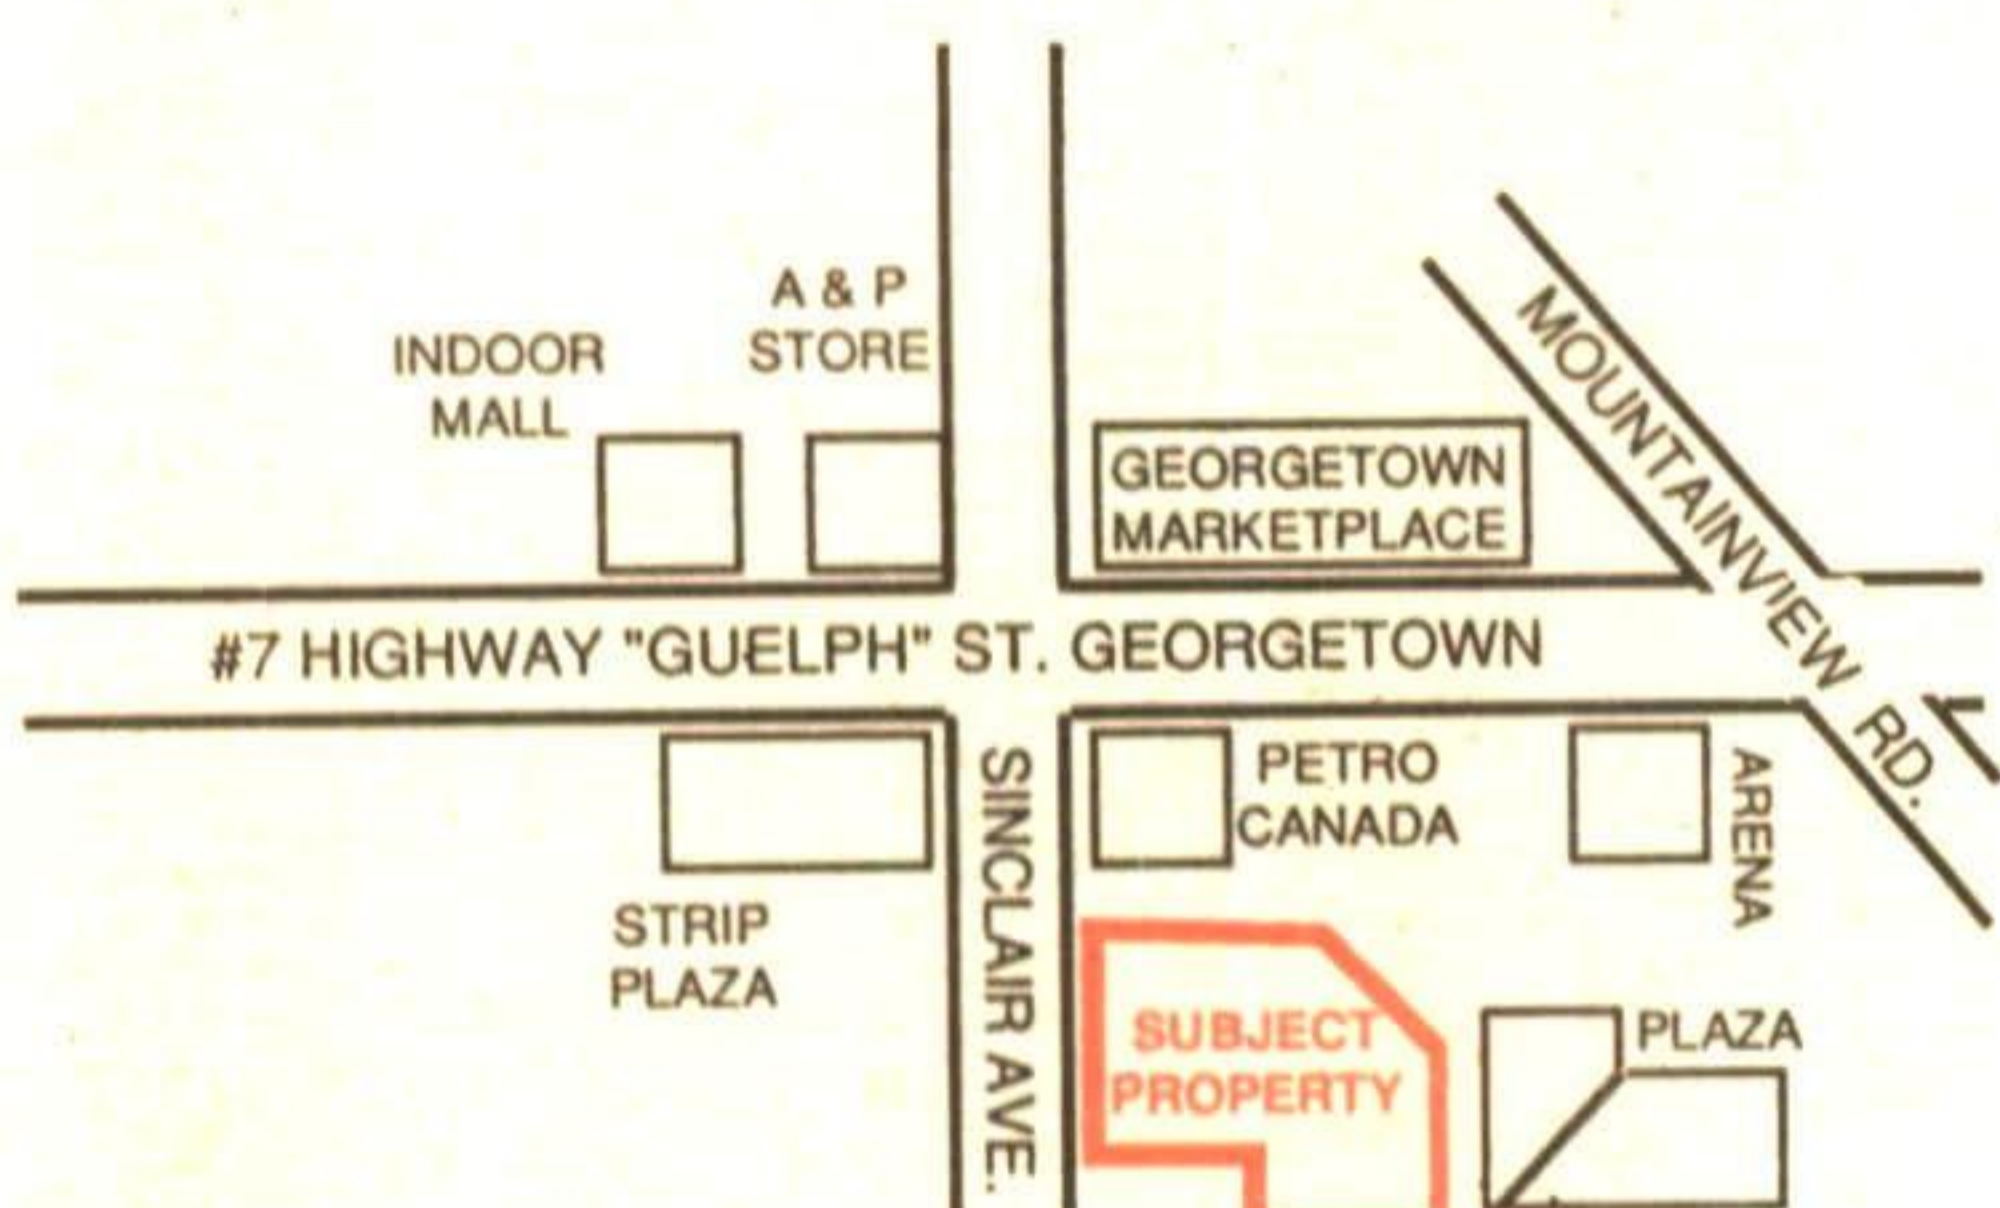

Vacant Land

Commercial

Prime Vacant Land; 2.2 acres adjacent to small strip plaza and shopping area. Zoning is M-2 Industrial with some commercial uses. This property is one of the few major pieces of vacant land available and convenient to both the industrial and commercial areas of Georgetown. Asking \$695,000. Call 877-5165.

Florida

A fabulous one acre lot one hour north of Tampa on the Gulf side of Florida; Green Acres Subdivision is a registered subdivision in Citrus County having 1/2 and one acre lots single family use, the lot has pine and oak trees and lightly wooded. Oldfield is a paved through road. Convenient to golf courses state parks, deep sea fishing, great fresh water fishing and a plain all round relaxing atmosphere. Survey is available. Priced at only \$9,900. Vendor is a licensed Real Estate Sales Representative. For further information, call me now! 877-5165. 90-384