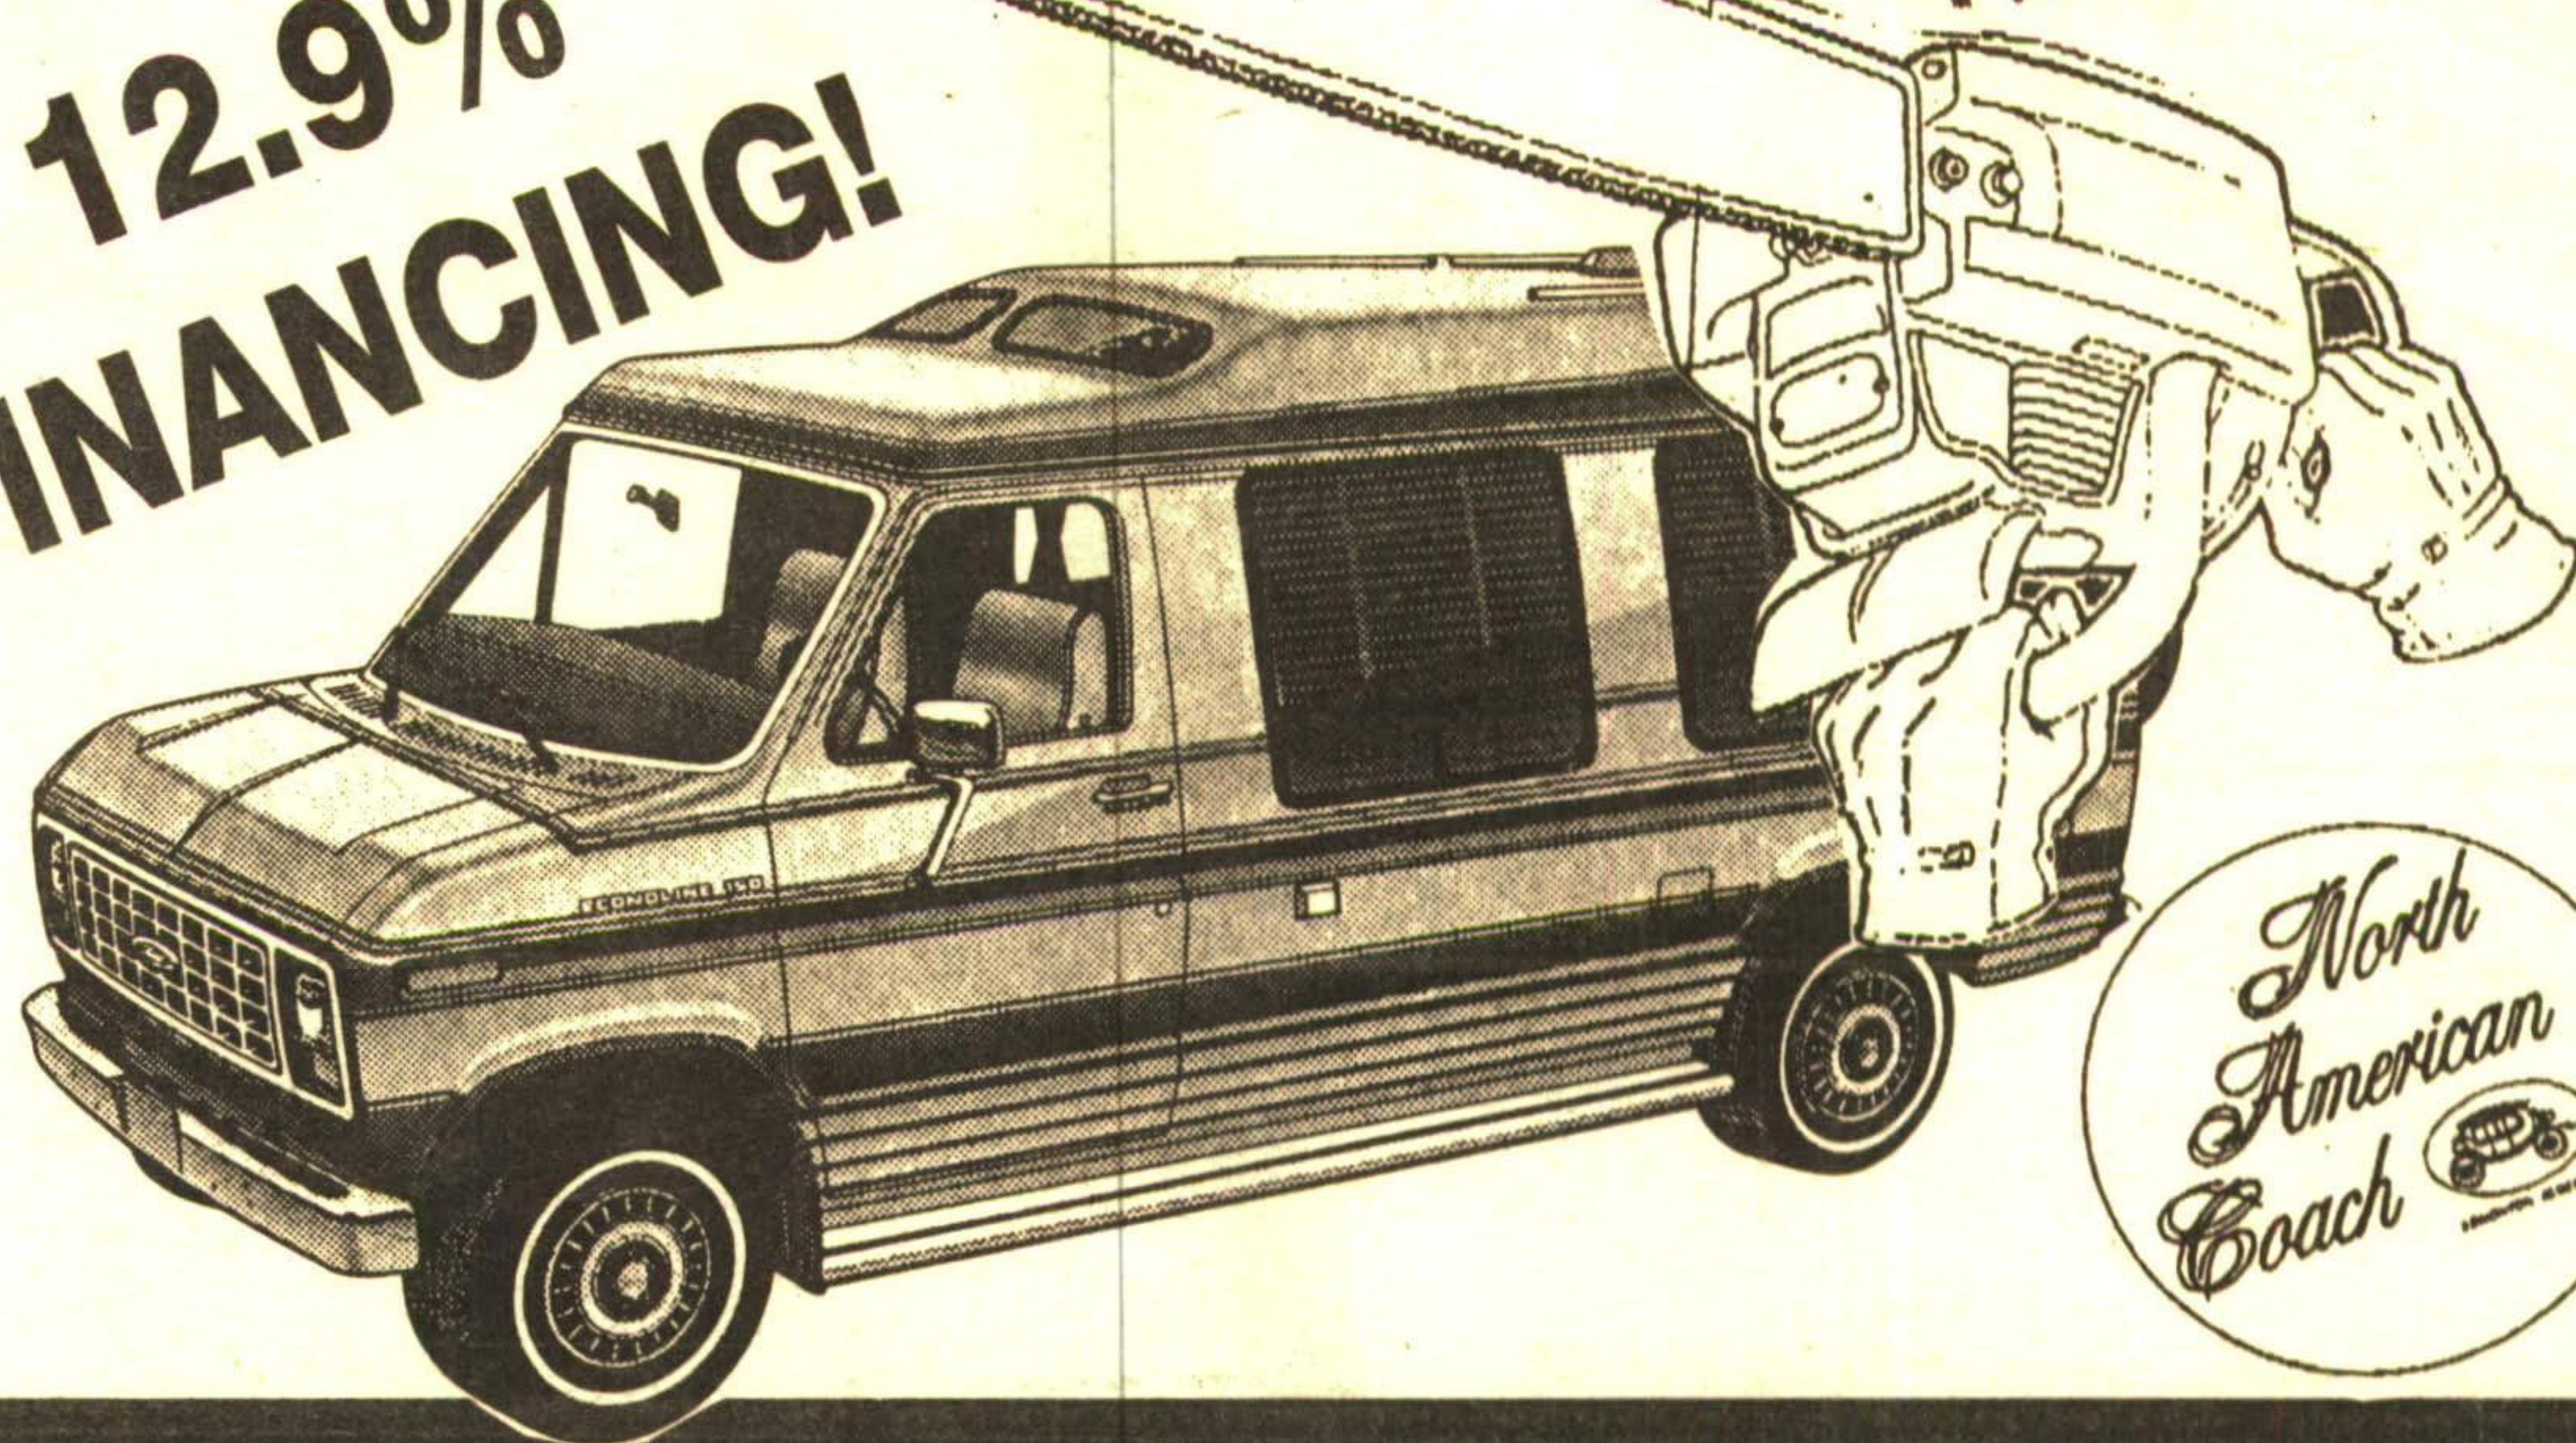

PARK LINCOLN MERCURY PRE-OWNED VEHICLES

1989 MUSTANG GT CONVERTIBLE

Hot Red with white leather sport buckets. 5.0L HO with automatic overdrive. Only 25,625 miles.

#1037-A

1989 AEROSTAR CARGO VAN

Colonial white 6 cyl., auto O/D, power steering & power brakes. Only 42,250 miles. Just the ticket for the handy-man!!

#1053-B

"4X4"

1989 F250 S/C PICK-UP

In Bright Regatta Blue & Colonial White tu-tone, matching blue cloth captains chairs, air, AM/FM cassette, spd. control, power windows & locks. Vehicle is also equipped with full flared running boards & cap. Only 31,060 miles!!! & balance of factory EXTENDED WARRANTY! #1097-A

1989 F250 SUPER CAB

8 cyl. with automatic transmission. Blue with tinted glass, cruise & tilt steering. Cap included. Super clean unit!!! Lo, lo mileage!! Only 13,480 miles.

#1036-A

1988 GRAND MARQUIS "LS"

Finished in light sandalwood. V8 automatic O/D tilt steering, speed control, automatic climate control. Yes folks, it's fully loaded!! 51,327 miles.

#1098-A

1988 LINCOLN MK VII LUXURY

Sport Coupe, finished in diamond blue clear coat with matching cloth & leather interior. High output 5.0L V8 with automatic overdrive transmission, all options befitting a vehicle of this calibre. Only 58,072 miles.

#0244-1

1988 F150 XLT PICK-UP

Cabaret Red/White tu-tone. 8 cyl. automatic O/D with power brakes, steering, windows & locks, also air, cruise, tilt & tinted glass. With 35,467 miles only & EXTENDED WARRANTY!!

#0422-A

WE WILL PAY THE GST ON PRE-OWNED VEHICLES UNTIL JANUARY 31/91

1988 FORD MUSTANG HATCHBACK

5.0L HO 5 speed with air. Oxford white with tan interior. Low km. LADY DRIVEN HONEST!! 34,375 miles.

#242-A

1988 GMC PASSENGER VAN

Finished in tu-tone blue. V8, auto O/D, cruise, air, AM/FM cassette & aux. heater. 7 passenger with captains chairs "STX" package. Family fun! 64,851 miles.

#0394-A

1988 LINCOLN MARK VII LSC

Sporte Coupe finished in Sandalwood frost. 5.0L V8 automatic overdrive. Loaded. Very classy looking automobile! Well cared for - one owner car!

#1057-A

1987 GRAND MARQUIS LS

Ocean Blue clear coat with complementing velour int. 5.0L EFI with automatic O/D. Fully loaded. Extremely well cared for, affordably priced. 80,640 miles.

#0079-B

1987 AEROSTAR XL

Finished in soft silver clear coat metallic with charcoal interior. V6, automatic, 7 passenger. 43,765 miles. Ideal family van!

#0400-B

1987 F150 XLT

Finished in Blue & Silver tu-tone. V8, automatic O/D. Fully equipped including air, cruise, AM/FM cass., power locks & windows. Really sharp looking truck! Only 59,168 miles.

#1027A

1987 F350 D.R.W.

"Welders Special" - V8 Diesel, 5 spd., 1 yr. unlimited km's warranty! Excellent shape - ready to work!

#P1129

1987 E150 CARGO VAN

Twilight Blue. V8, auto, O/D. Capt.'s chairs, AM/FM radio. Power steering & brakes. Perfect for work! One owner. Only 71,250 miles.

#1104-B

1985 PONTIAC BONNEVILLE