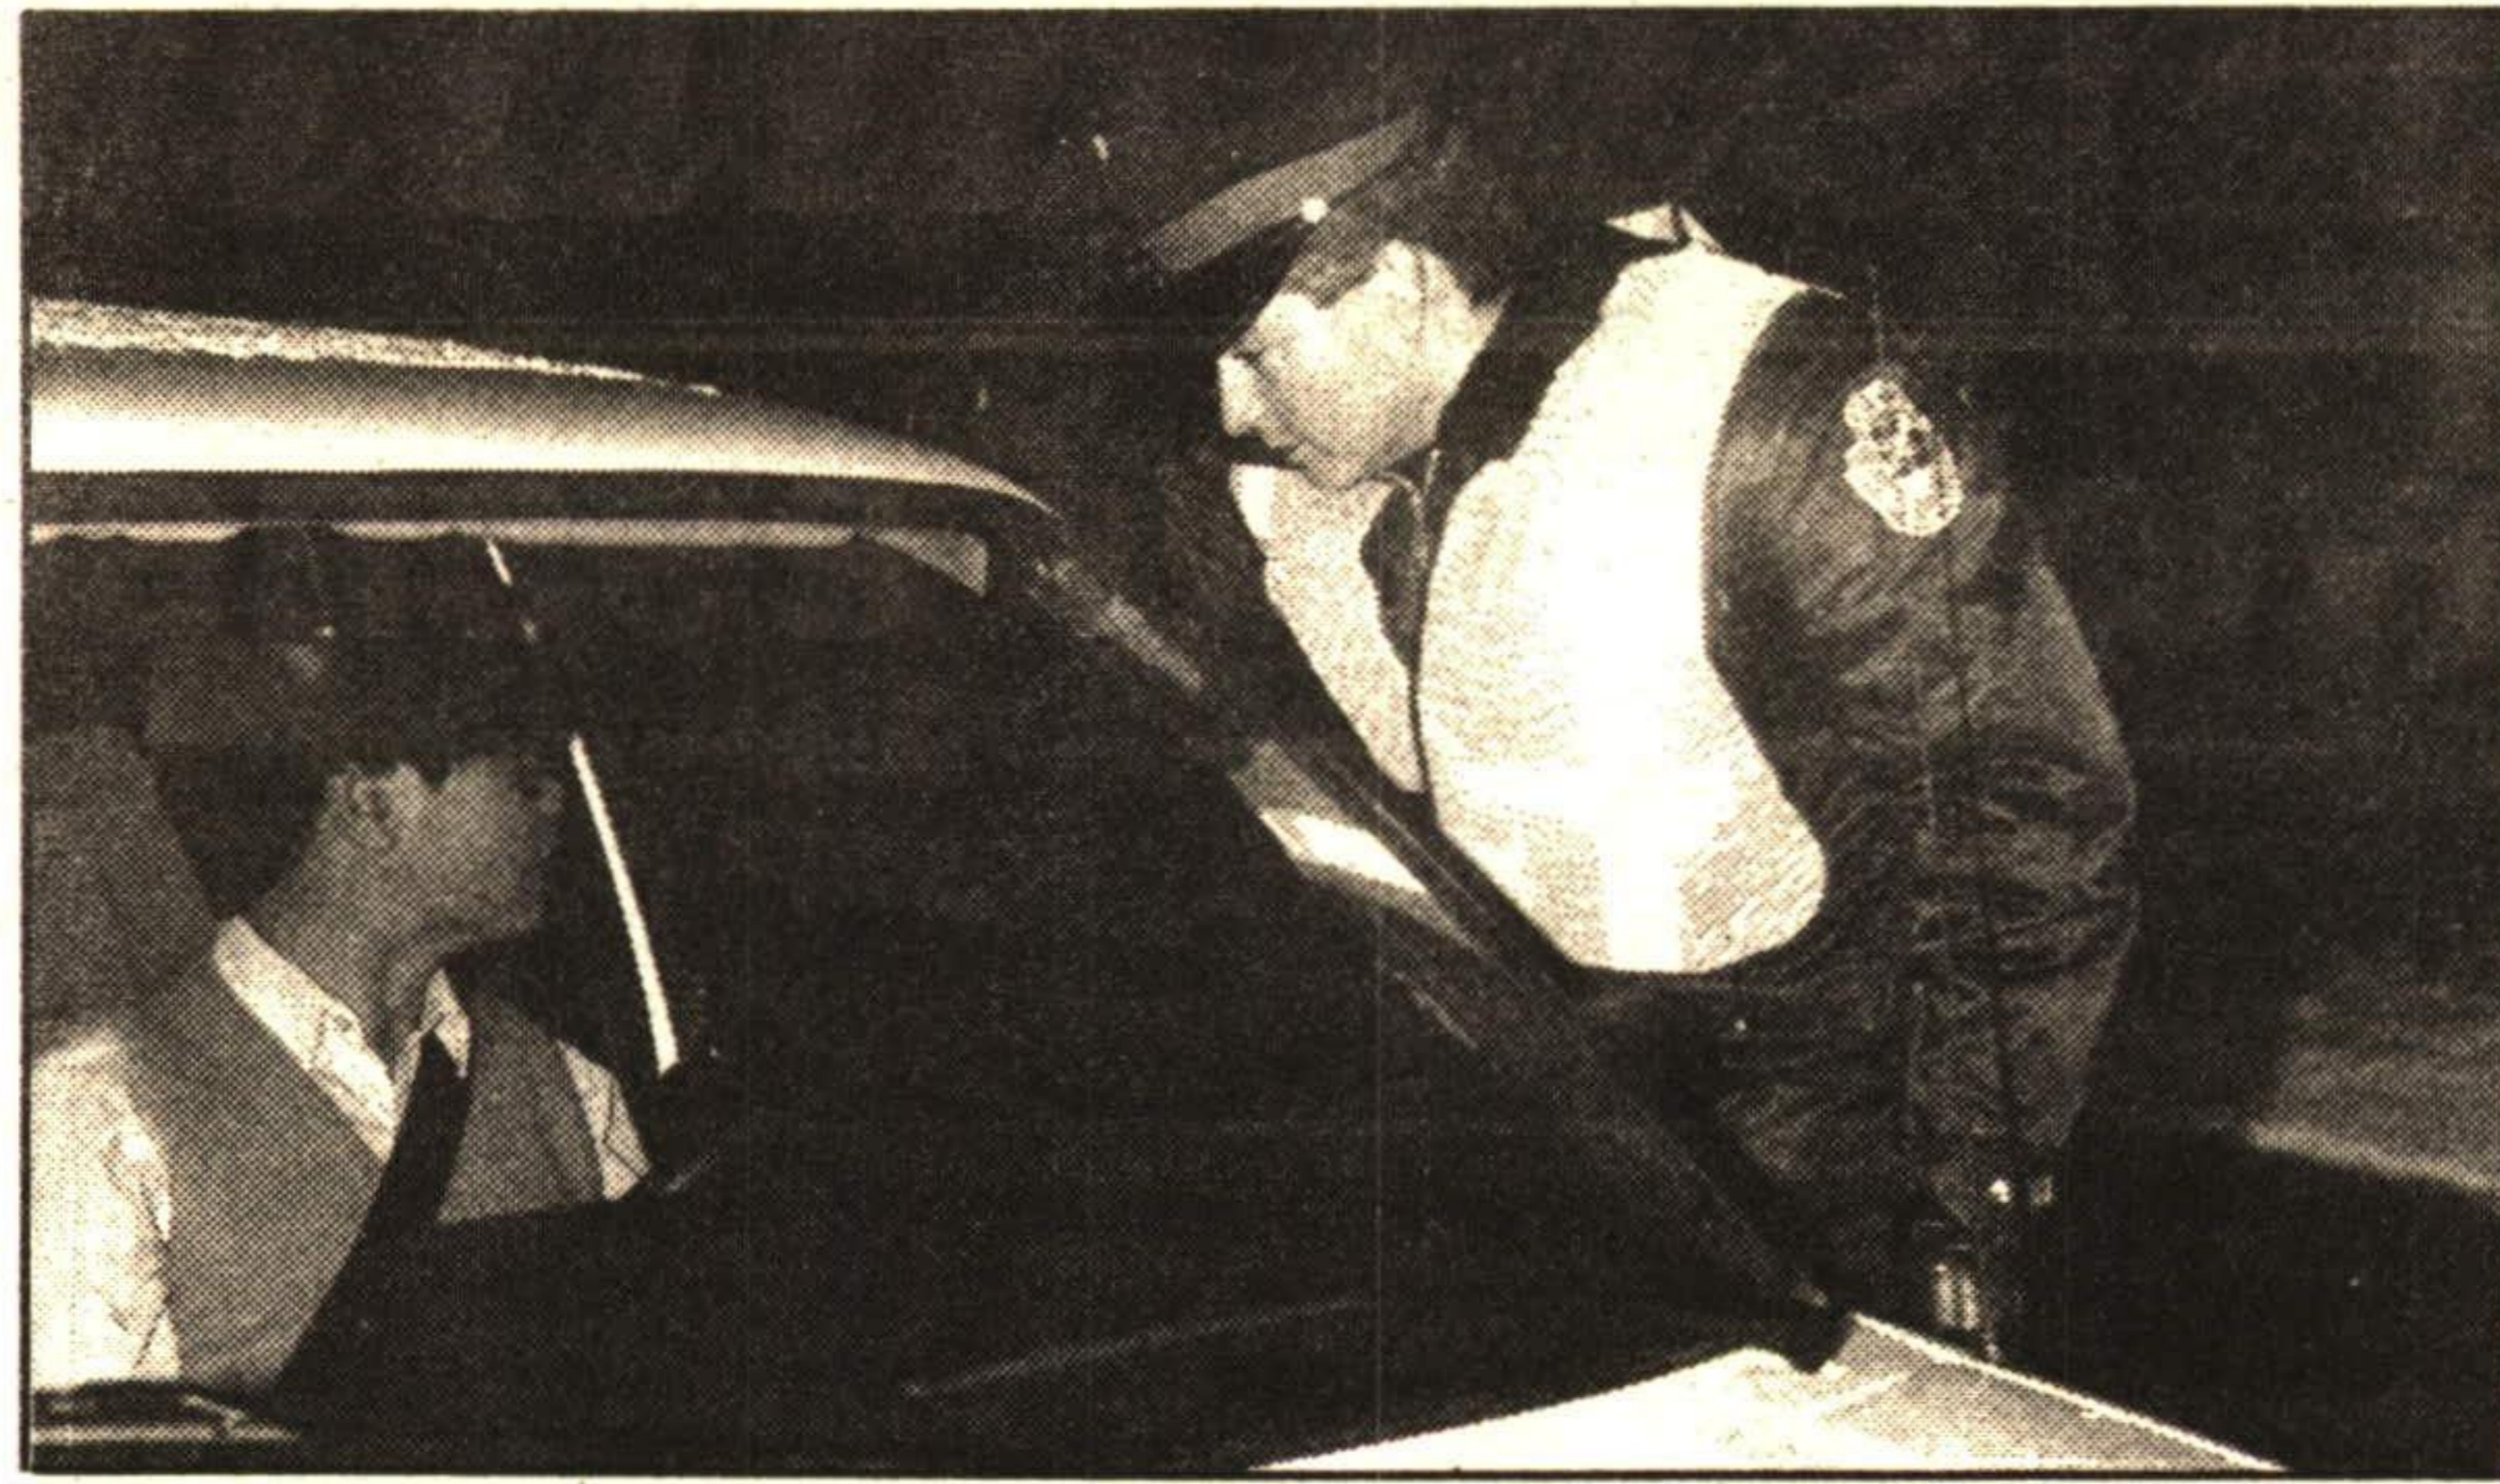

Fatals involving alcohol down

CONTINUED FROM PAGE 3
will also be checking for seatbelt use."

Last year, officers stopped 17,219 vehicles, issued 40 12-hour suspensions, and charged 16 drivers with drinking and driving offences.

In District One — which includes Halton Hills and Milton — 5,809 vehicles were stopped, eight 12-hour suspensions were issued and five drivers were charged for drinking and driving.

"Overall the number of fatal motor vehicle accidents in the Region is down and the number of fatal accidents involving alcohol is down," Mason said. "We want to maintain that trend."

He said there are "court precedents" where the host has been found civilly liable after having a party and an impaired guest has killed or injured someone while driving home.

"A person who is legally impaired may not show any outward obvious signs of impairment," he said.

At the spot check location drivers who police suspect have been drinking are given an roadside (ALERT) breathalyzer test.

Drivers with between zero and 80 milligrams of alcohol in their blood pass the test and are on their way — usually within a few minutes.