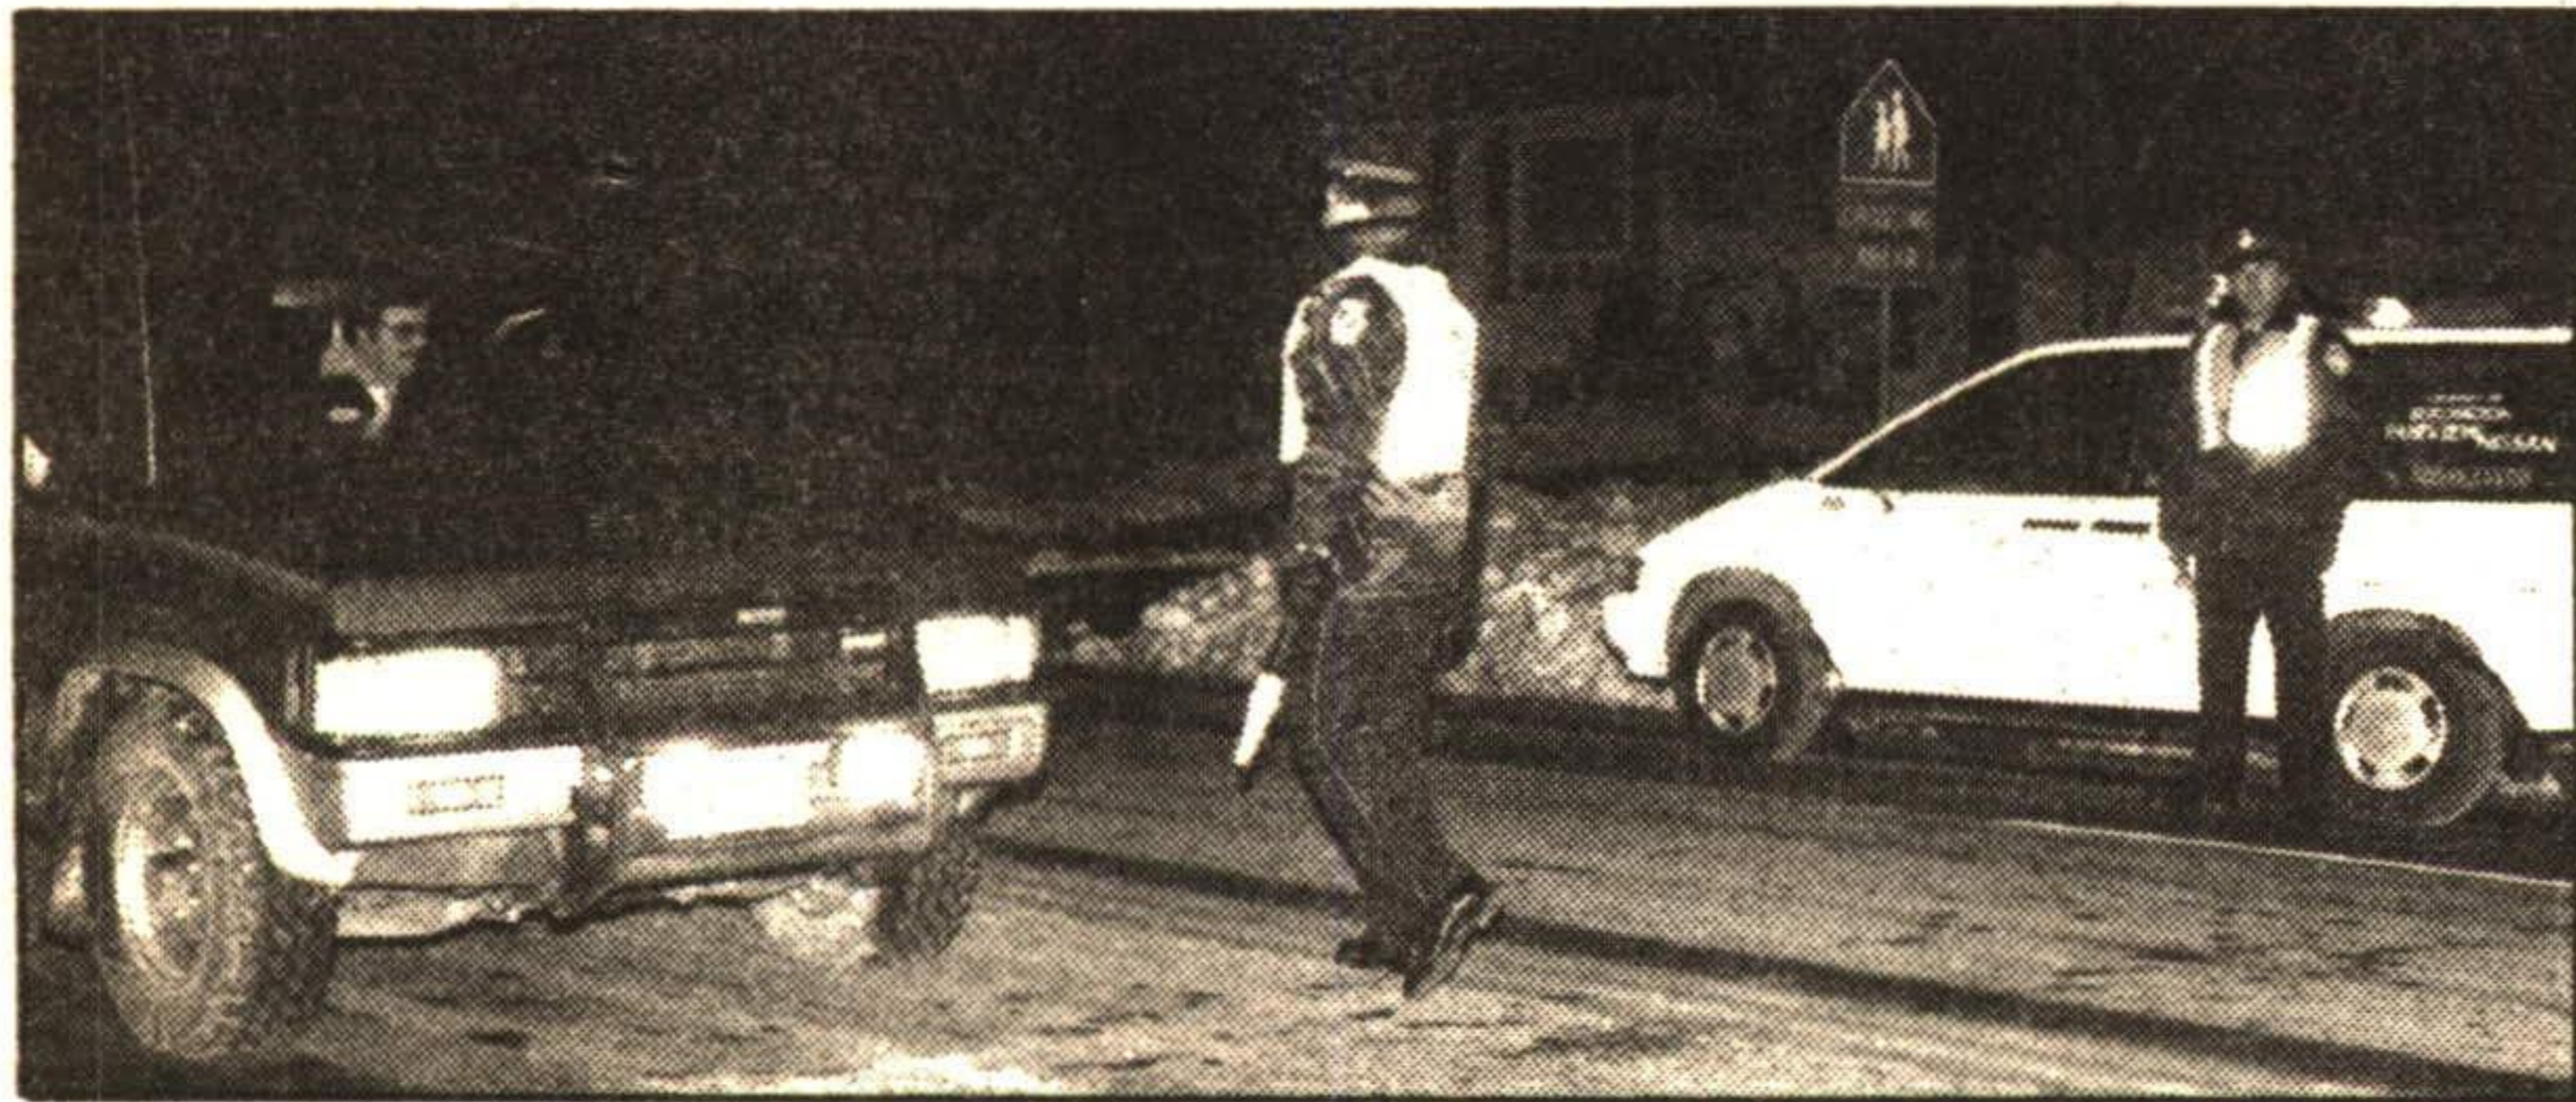

He said there are "court precedents" where the host has been found civilly liable after having a party and an impaired guest has killed or injured someone while driving home.

"A person who is legally impaired may not show any outward obvious signs of impairment," he said.

Cst. Rick Ferguson talks to a driver at a spot check location in Georgetown Wednesday night. Halton Regional Police got their annual Christmas RIDE program into full swing last week.

A legally impaired driver has a blood-alcohol concentration of more than 80 milligrams of alcohol in 100 millilitres of blood.

At the spot check location drivers who police suspect have been drinking are given an roadside (ALERT) breathalyzer test.

Drivers with between zero and 80 milligrams of alcohol in their blood pass the test and are on their way — usually within a few minutes.

Driving while legally impaired leads to an automatic one-year licence suspension and a fine of between \$300 and \$3,000.

Halton Regional Police officers stop a vehicle at a RIDE spot check location in Georgetown last week. Police hope to stop 20,000 vehicles during their annual Christmas RIDE blitz. A specially equipped RIDE van donated by Burlington's Fairview Nissan acts allows officers to perform roadside breathalyzer checks in some comfort.