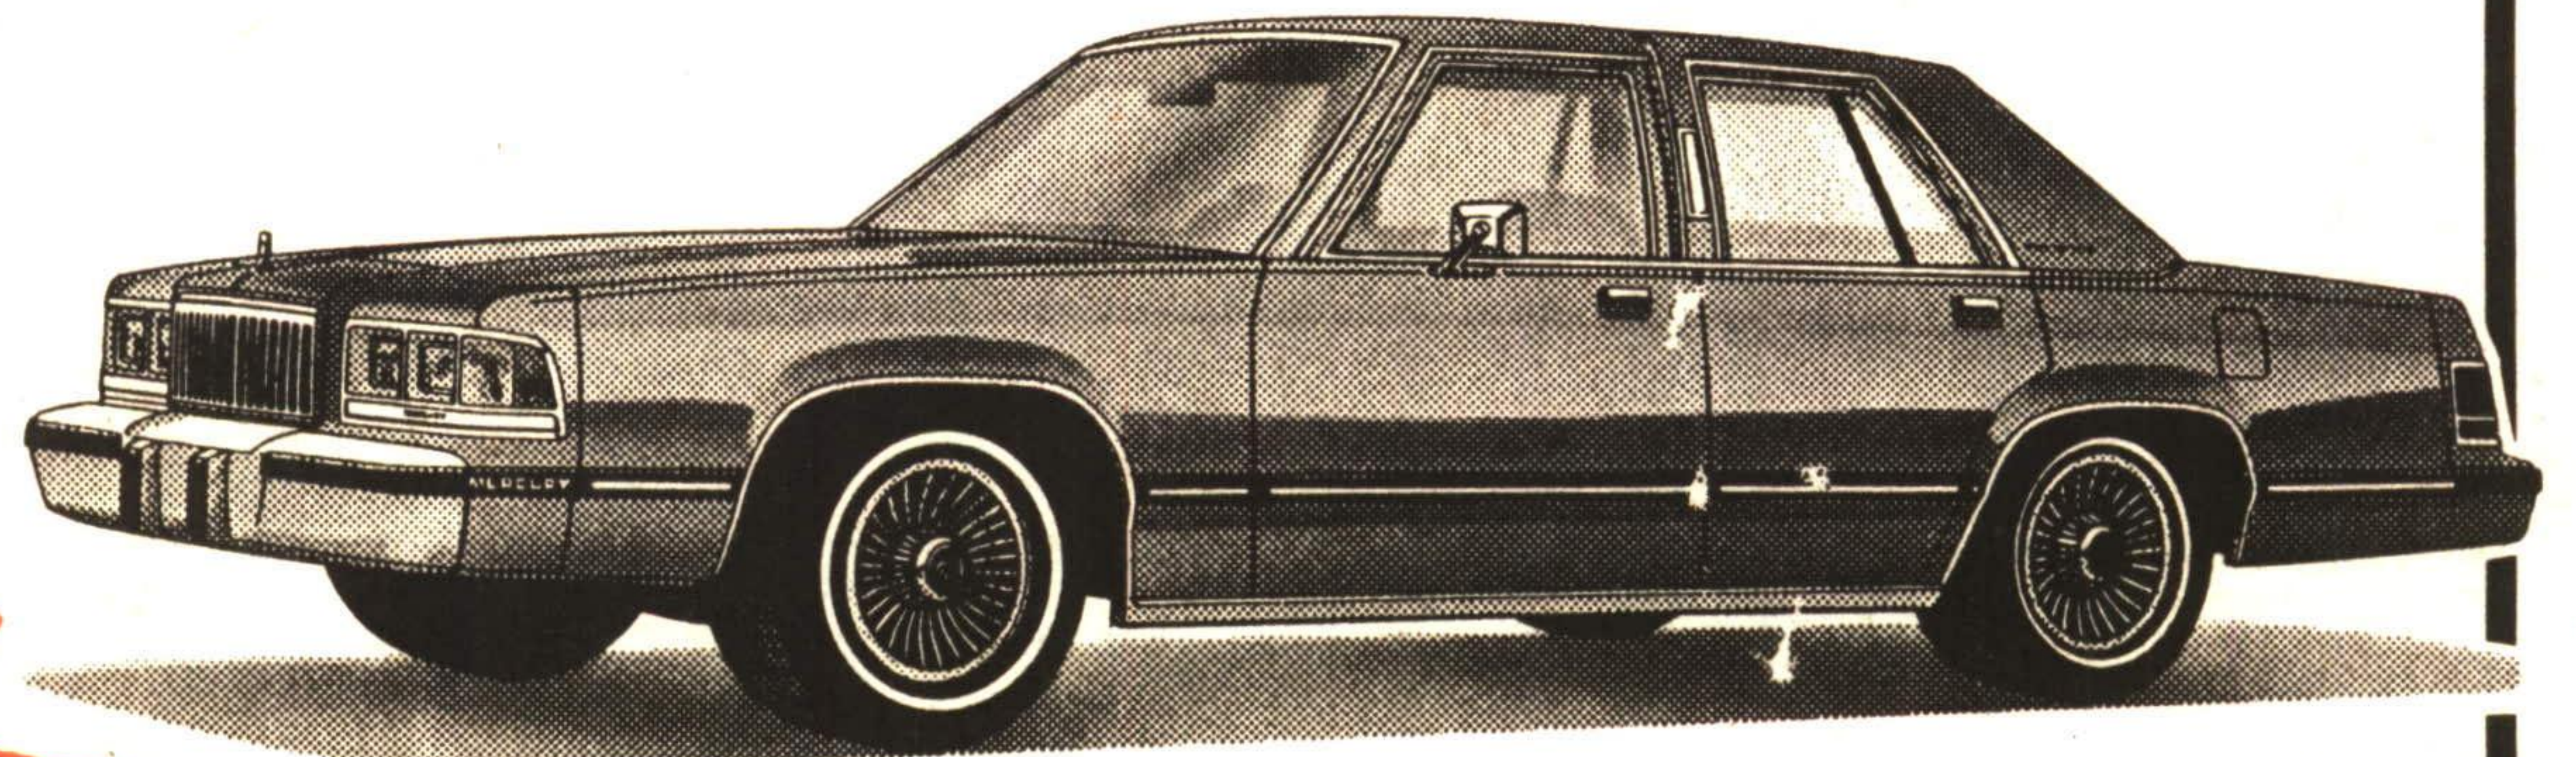

A GRAND @ 10.9% FINANCING

GO FIRST CLASS! '91 GRAND MARQUIS

Payments from
$489⁰⁰*
a month

Auto, air conditioning,
AM/FM cassette,
speed control,
locking wire wheel cover
& all standard features

PARK LINCOLN MERCURY PRE-OWNED VEHICLES

1988 Bronco II Eddie Bauer "LOADED" factory warranty unlimited distance Sep./93 Black & Tan 38,493 km (24,058 miles) P1095A	VEHICLE OF THE WEEK!		PERFECT FOR FAMILY VACATION 1986 Dodge D250 raised roof conversion van 318 V/8 Auto, Tu-Tone Blue only 28,200 miles. 9557-A
1988 Pontiac Sunbird SE 2 dr, 5 spd., P/S, P/B, tilt steering, AM/FM, tinted glass, power trunk 27,500 km (17,187 miles) 0073A	1987 Grand Marquise LS "loaded"-- finished in dark blue metallic with matching interior. 0079B		1988 F150 XLT Lariat in raven black - V8, automatic, with air. Luxury cloth flight bench in red. Boxliner. A real eyecatcher! Priced to sell. 0095-2A
1987 Honda Accord EXI, all options include moon roof, auto overdrive, finished in charcoal metallic, grey velvet interior. One owner "SHARP". 1022A	1987 Tempo 2 dr., 5 speed, air cond., AM/FM cassette, 88,958km (55,600 miles) 0021A	1988 AEROSTAR XL, 7 passenger, air, automatic, OD, AM/FM cassette, & extended warranty. Colonial white, blue interior, 38,884 km (24,302 miles). P1076	1988 Ranger XLT Supercab. Loaded! V6, auto. Tu-tone cabernet/silver. Just 27,143 km (16,866 miles). P1074A
1988 Topaz L in medium Scarlet. AM/FM stereo, power mirrors, interval wipers, automatic, white walls, 25,373 kms (15,858 miles) P881	1986 Pontiac Grand Prix in midnite blue metallic with matching interior. V6, automatic. Luxuriously equipped including air. Only 57,364 km (35,852 miles). P1031	1989 F-150 Lariat 4x4, raven black with charcoal interior. V8, automatic, fully equipped, perfect for work or fishing escapes!! Only 5,369 km (3,356 miles). 0356A	1987 Ranger XLT in tu-tone silver and grey. Red luxury cloth interior. V6, 5-speed, manual. Only 73,028 km (45,643 miles). 0304A
1988 Tracer L in cabernet. 2-door hatchback with standard transmission. Great gas mileage. 31,316 km (19,573 miles) P878	1985 grand Marquis LS in midnight blue metallic. Fully equipped-Well cared for vehicle. 88,400km (55,250 miles) 0326B	1989 Aerostar in wild strawberry clearcoat metallic. Automatic, air conditioning, cruise control, etc. 12,068 km (7,543 miles). P984	1986 Ford F-150 Custom 4.9L 6cyl. 4 spd. o/d manual. Excellent work truck, 67,480 (42,175 miles). 0355A

PARK LINCOLN - MERCURY

877-2261

Located Conveniently in Halton Hills
on Highway 7 - between Georgetown and Acton

453-4421

PAYMENT SHOWN BASED ON 48 MONTH NET LEASE O.A.C. FREIGHT AND TAXES EXTRA. FIRST MONTH PAYMENT AND REFUNDABLE SECURITY DEPOSIT OF $550.00 REQUIRED. RATE BASED ON 11%.