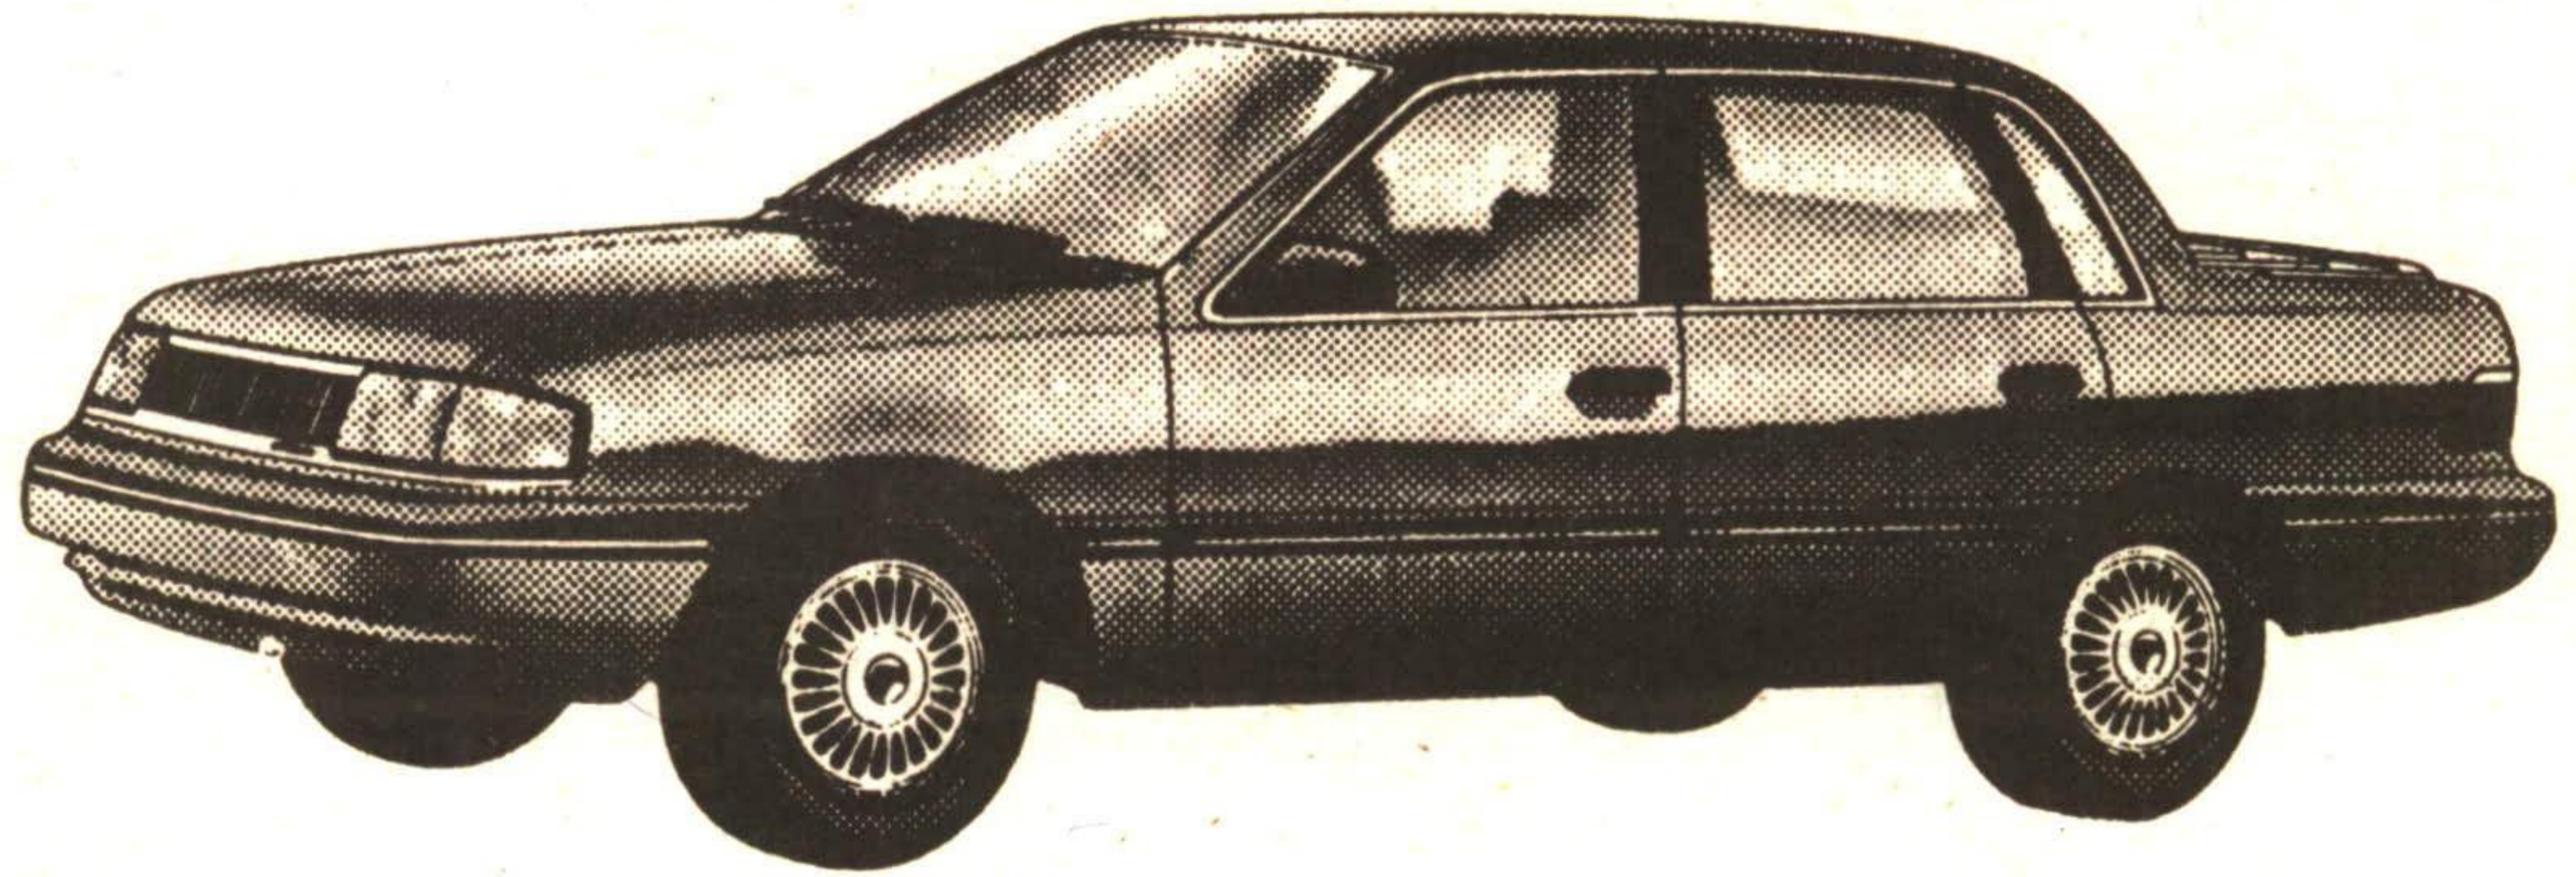

RATES AS LOW AS 7%

**TOPAZ
CANADA'S
BEST SELLING
MERCURY**

**HALTON HILLS
TRUCK SALES
LEADER**

PARK LINCOLN MERCURY PRE-OWNED VEHICLES

<p>COMPANY DEMONSTRATORS 1990 Topaz, a few to choose from. These "like new" vehicles qualify for 10.9% financing. "Come in and save." ***</p>	<p>VEHICLE OF THE WEEK!</p>		<p>1989 Aerostar in silver clearcoat metallic. Blue cloth captains chairs, luggage rack, air, privacy glass, etc. 17,098 km 10,686 miles. P975</p>
<p>1988 Pontiac Sunbird SE 2 dr, 5 spd., P/S, P/B, tilt steering, AM/FM, tinted glass, power trunk 27,500 km (17,187 miles) 0073A</p>			<p>1988 F150 XLT Lariat in raven black - V8, automatic, with air. Luxury cloth flight bench in red. Boxliner. A real eyecatcher! Priced to sell. 0095-2A 0356A</p>
<p>1988 Lincoln Mark VII Luxuriously appointed, finished in champagne gold, only 44,127 km (27,579 miles). Gold card warranty. 0098A</p>	<p>1987 Tempo 2 dr., 5 speed, air cond., AM/FM cassette, 88,958km (55,600 miles) 0021A</p>	<p>"LIKE NEW" 1988 F150 XLT Lariat " LOADED" air, cap liner, running boards, black and silver 26,000 km (16,250 miles). 0079A</p>	<p>1988 Ranger XLT Supercab. Loaded! V6, auto. Tu-tone cabernet/silver. Just 27,143 km (16,866 miles). P1074A</p>
<p>1988 Topaz L in medium Scarlet. AM/FM stereo, power mirrors, interval wipers, automatic, white walls, 25,373 kms (15,858 miles) P881</p>	<p>1986 Pontiac Grand Prix in midnite blue metallic with matching interior. V6, automatic. Luxuriously equipped including air. Only 57,364 km (35,852 miles). P1031</p>	<p>1989 F-150 Lariat 4x4, raven black with charcoal interior. V8, automatic, fully equipped, perfect for work or fishing escapes!! Only 5,369 km (3,356 miles). 0356A</p>	<p>1987 Ranger XLT in tu-tone silver and grey. Red luxury cloth interior. V6, 5-speed, manual. Only 73,028 km (45,643 miles). 0304A</p>
<p>1988 Tracer L in cabernet. 2-door hatchback with standard transmission. Great gas mileage. 31,316 km (19,573 miles) P878</p>	<p>1985 grand Marquis LS in midnight blue metallic. Fully equipped-Well cared for vehicle. 88,400km (55,250 miles) 0326B</p>	<p>1989 Aerostar in wild strawberry clearcoat metallic. Automatic, air conditioning, cruise control, etc. 12,068 km (7,543 miles). P984</p>	<p>1986 Ford F-150 Custom 4.9L 6cyl. 4 spd. o/d manual. Excellent work truck, 67,480 (42,175 miles). 0355A</p>