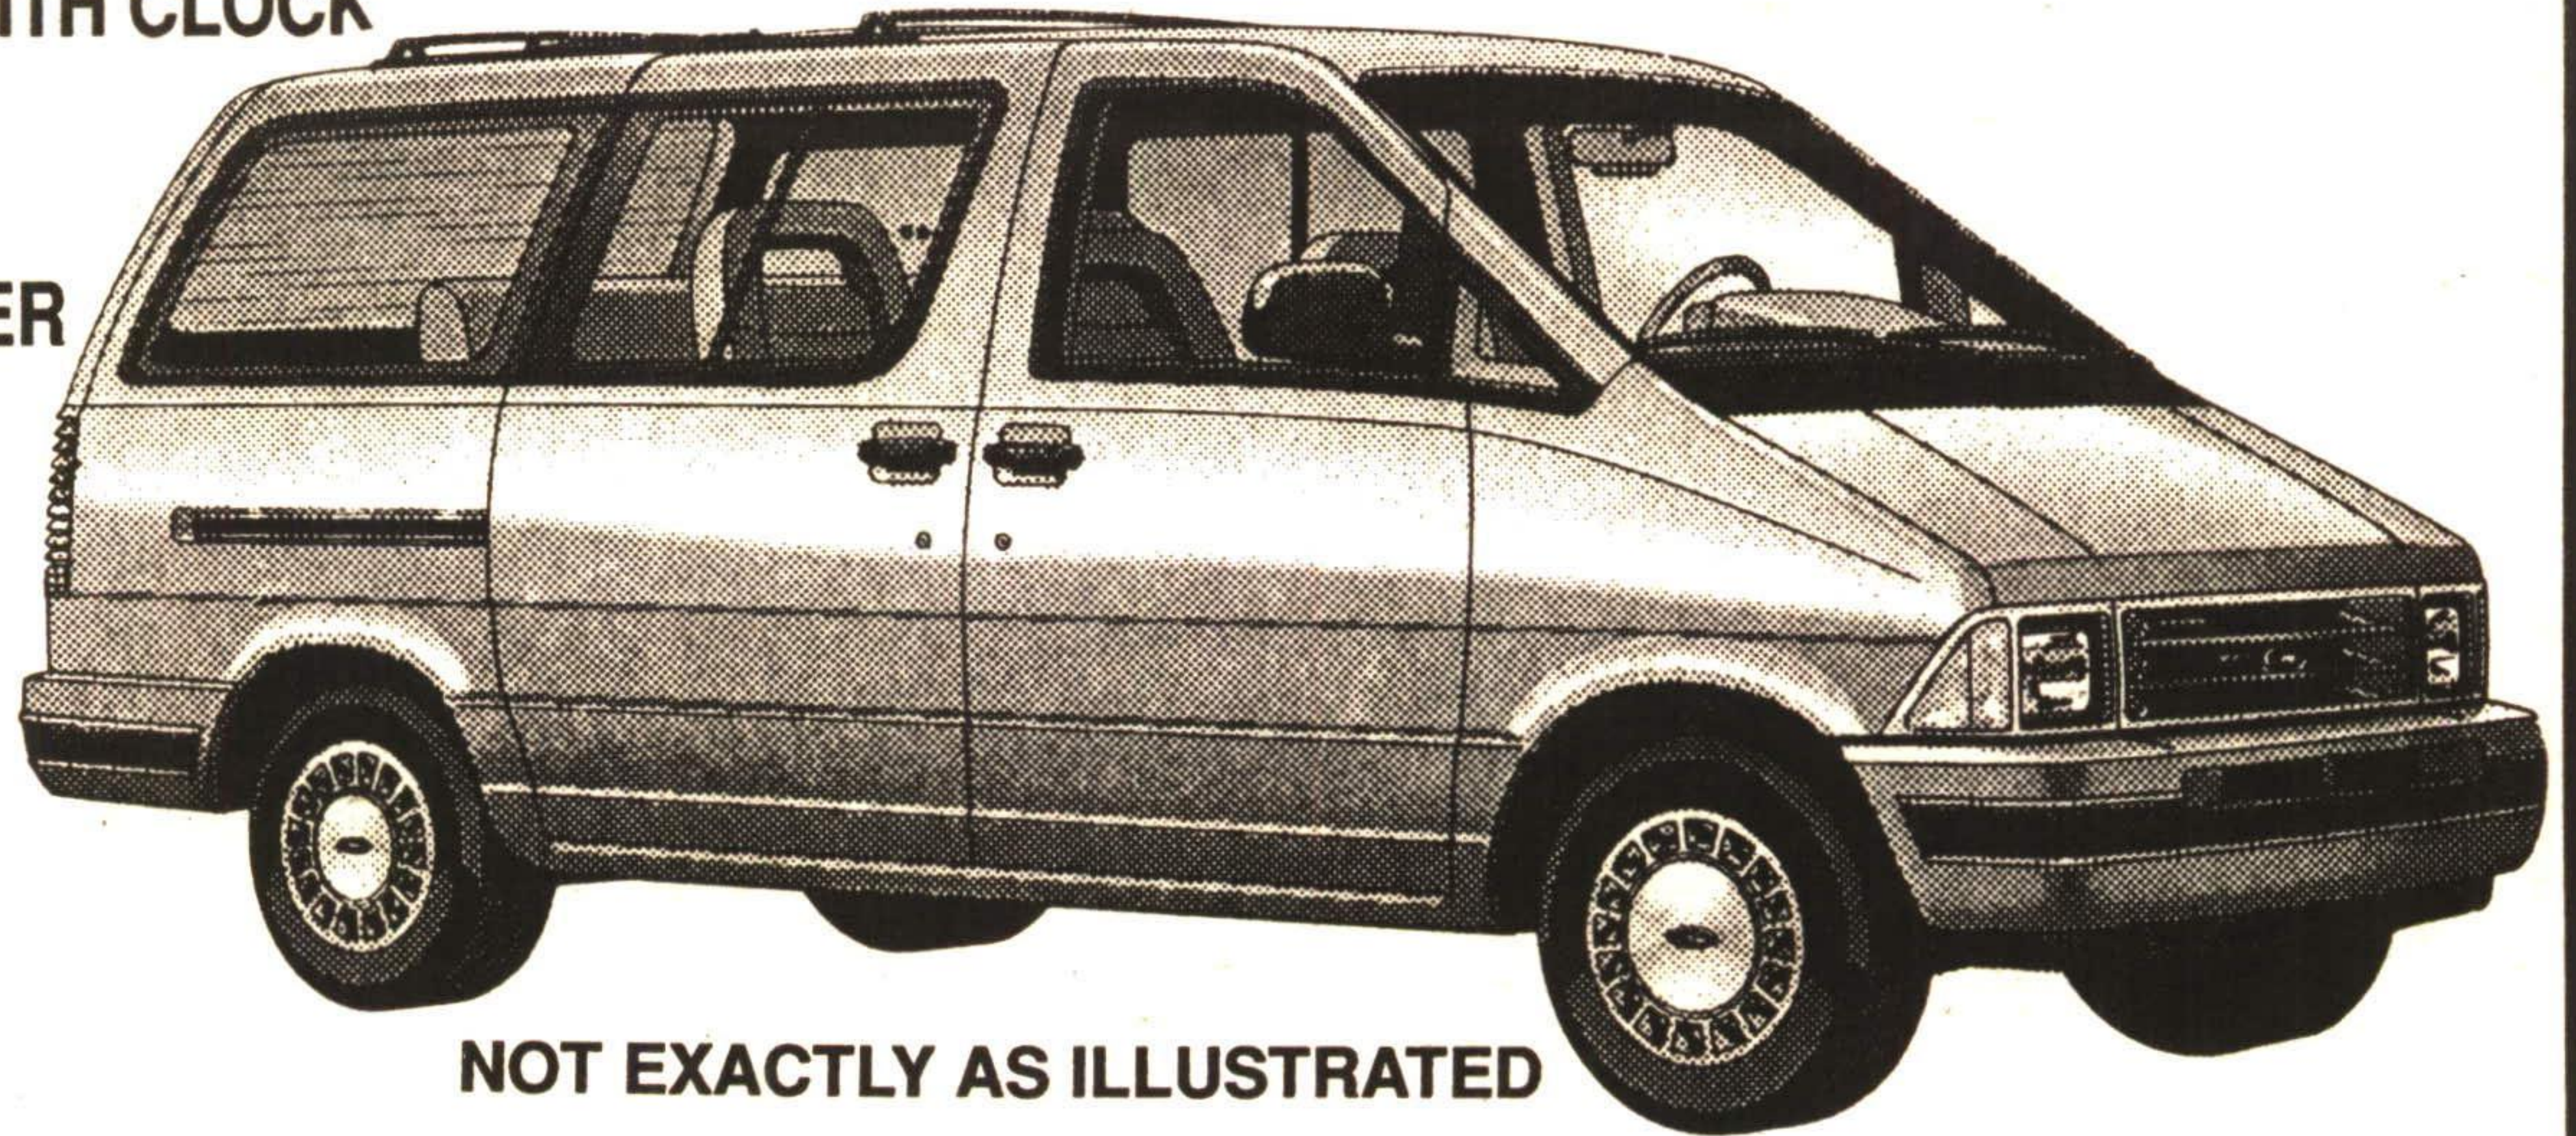

THE PEOPLE MOVERS ARE HERE!

10.9% FINANCING FOR A LIMITED TIME OR \$750 CASH ON AEROSTARS!

*****AEROSTAR EXTENDED WAGON*****

- * ELECTONIC AM/FM STEREO CASSETTE WITH CLOCK
- * DUAL CAPTAINS CHAIRS
- * PRIVACY GLASS
- * REAR WINDOW DEROSTER/WASHER/WIPER
- * 7 PASSENGER CAPACITY
- * SPEED CONTROL
- * TILT STEERING
- * AIR CONDITIONING
- * TRAILER TOWING PACKAGE
- * CLEARCOAT METALLIC PAINT