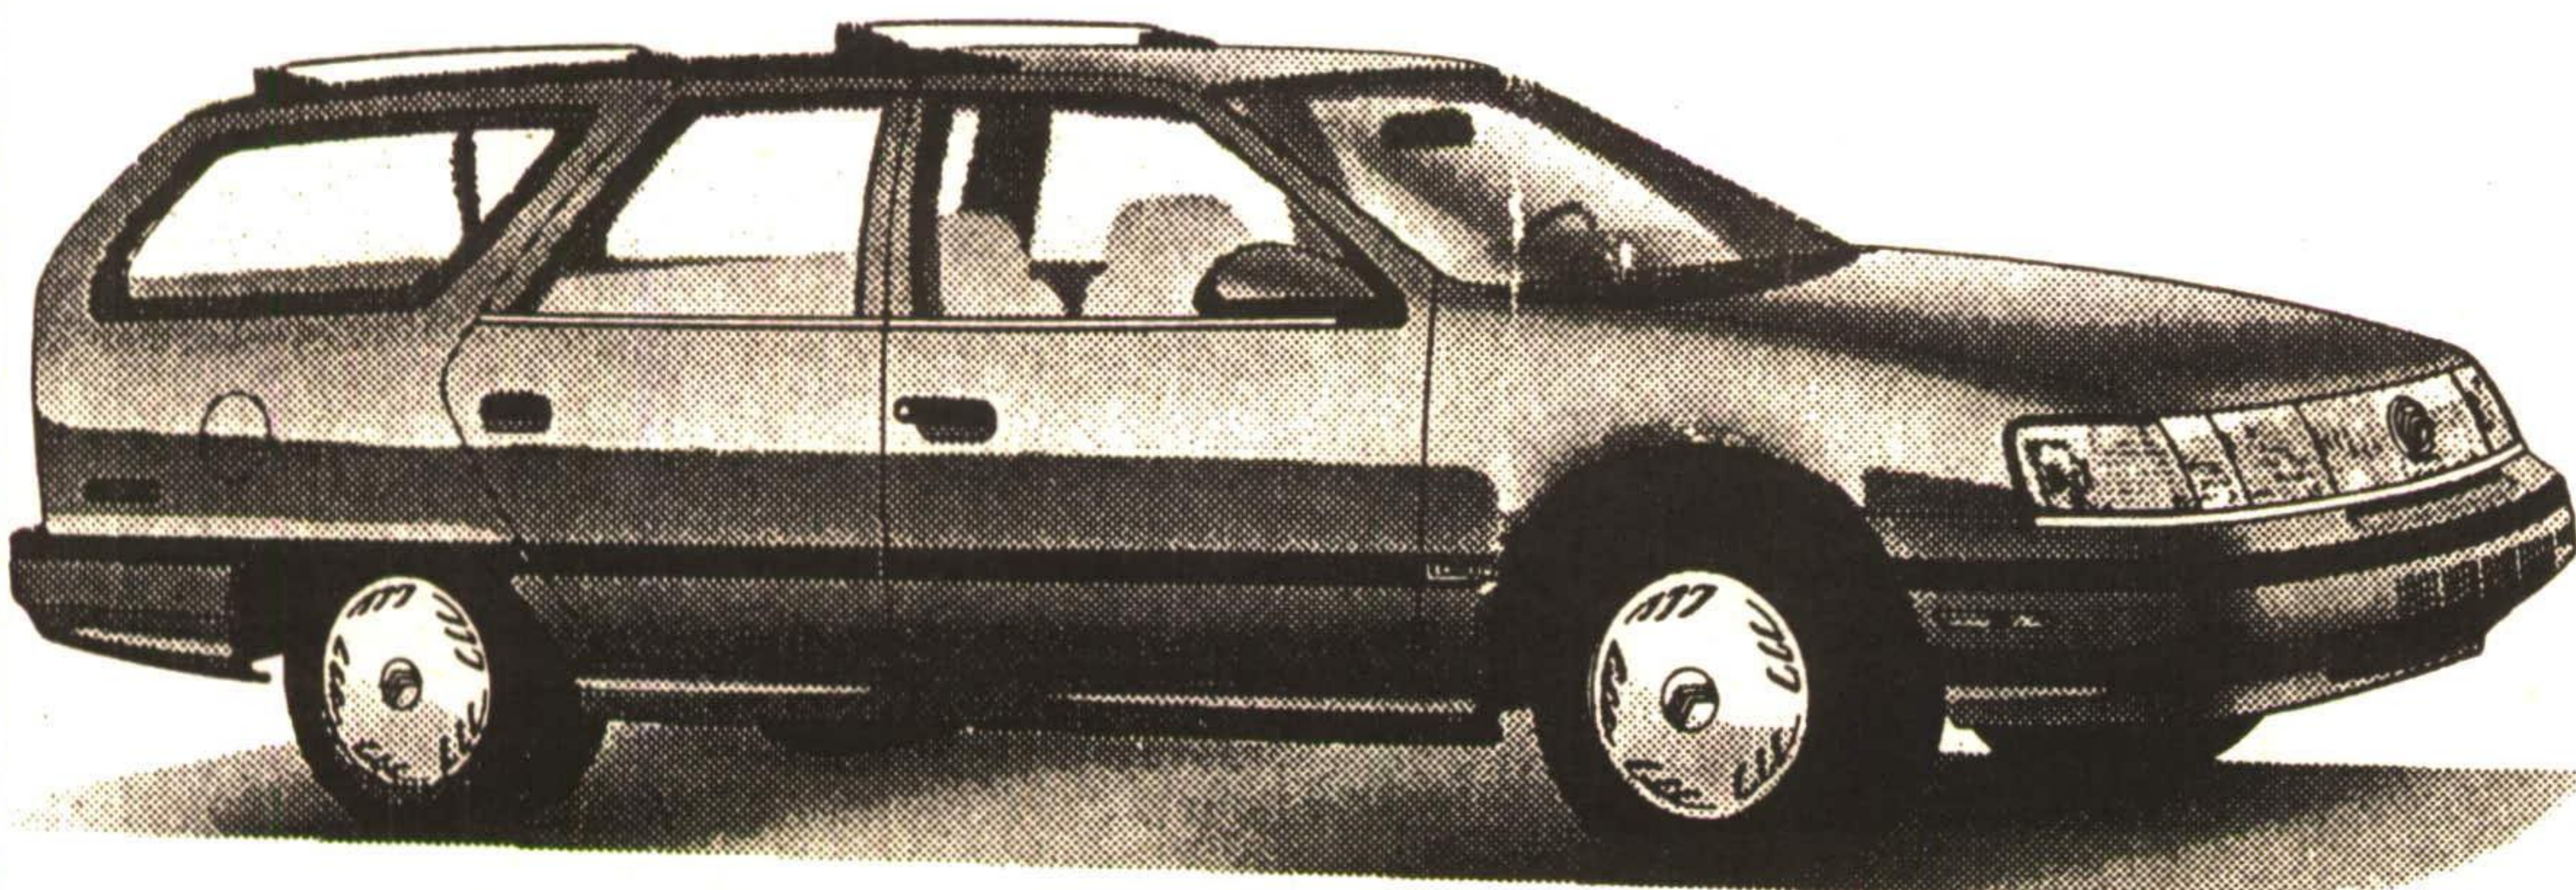

SABLE GS WAGON

- AIR CONDITIONING
- ELECTONIC AM/FM STEREO CASSETTE
- SPEED CONTROL
- POWER LOCKS
- REAR WINDOW WIPER/WASHER
- POWER SIDE WINDOWS
- 3.0 L EFI V6
- CARGO AREA COVER
- CLEARCOAT METALLIC PAINT
- ROOF RACK

PARK LINCOLN - MERCURY

877-2261

*Located Conveniently in Halton Hills
on Highway 7 - between Georgetown and Acton*

453-4421