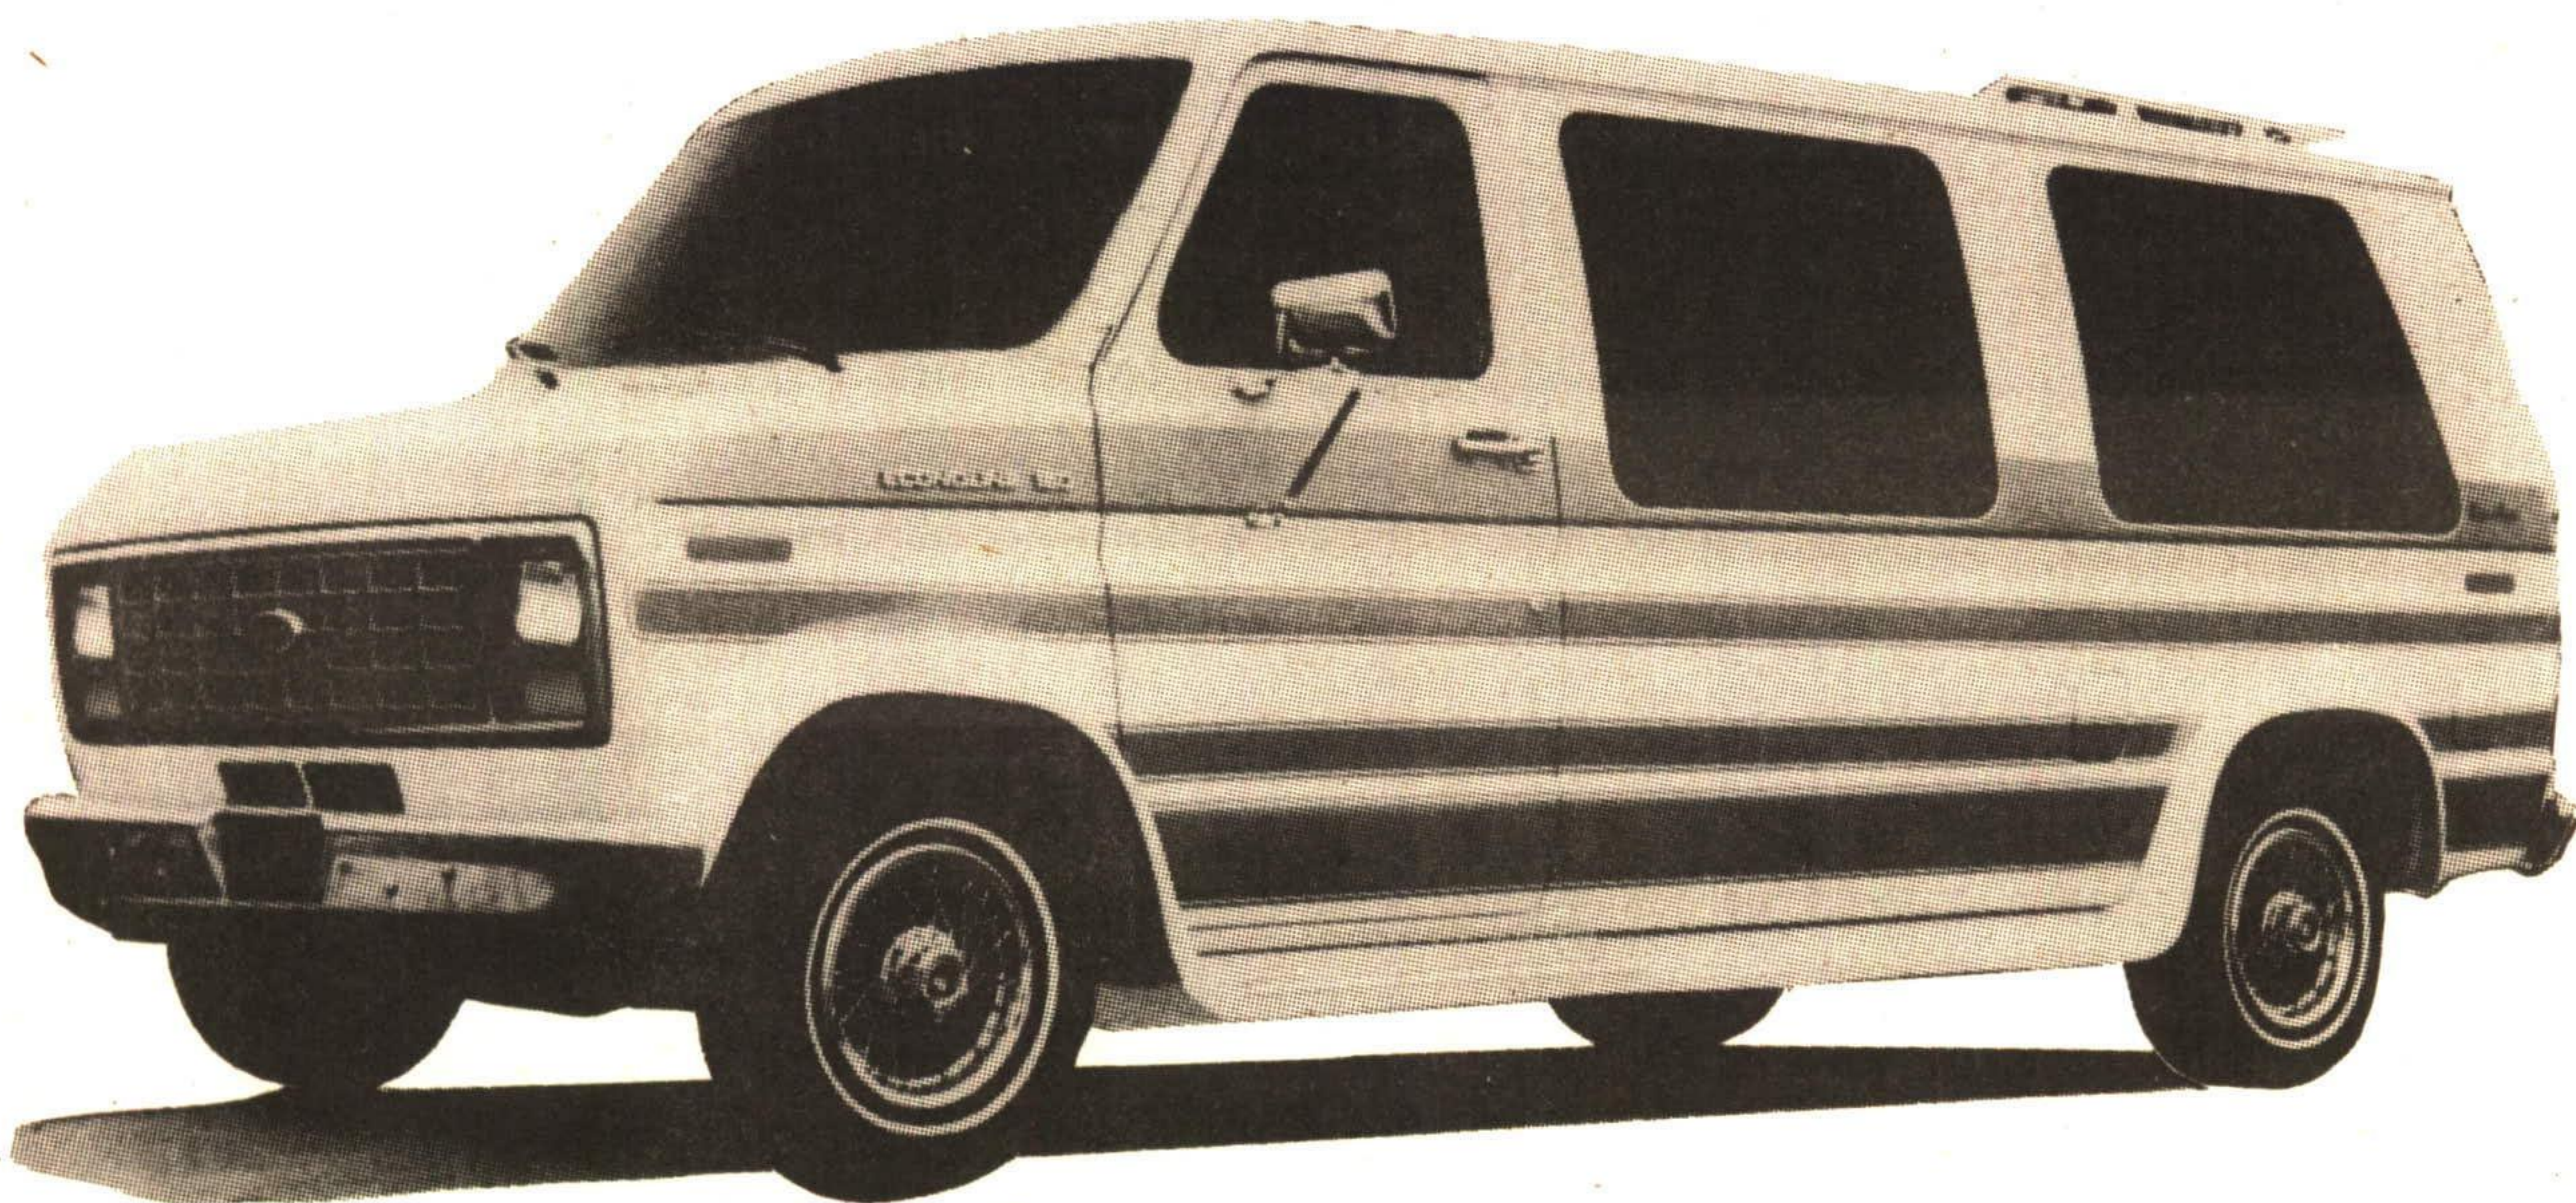

PARK LINCOLN - MERCURY

Where *every* day is neighbourhood sale day!

North American Coach INC

Canada's Largest Manufacturer of Van Conversions

**A
WINNING
COMBINATION**

**TODAY'S
FULL SIZE
CAR**

Realizing your vehicle is a large part of your day-to-day schedule, North American Coach builds vans to make your life easier. Whether it's getting to and from work, or getting the kids and their gear to activities, our vans provide the versatility needed today. The interior seats 7 adults comfortably and still leaves room for cargo. Our vans are convenient but not at the expense of comfort. Fully equipped luxurious interiors include 4 individual reclining captain's chairs, rear sofa, premium AM/FM cassette stereo, oak and brass trim, plush carpeting and much more. North American Coach Vans are part of the changing way that people are getting around these days. Now available at Park Lincoln-Mercury.

**WHILE
THEY
LAST**

**INTRODUCTORY
SALE
PRICED**

**FORD
LUXURY
VANS**

PARK LINCOLN - MERCURY

877-2261

Located Conveniently in Halton Hills
on Highway 7 - between Georgetown and Acton

453-4421