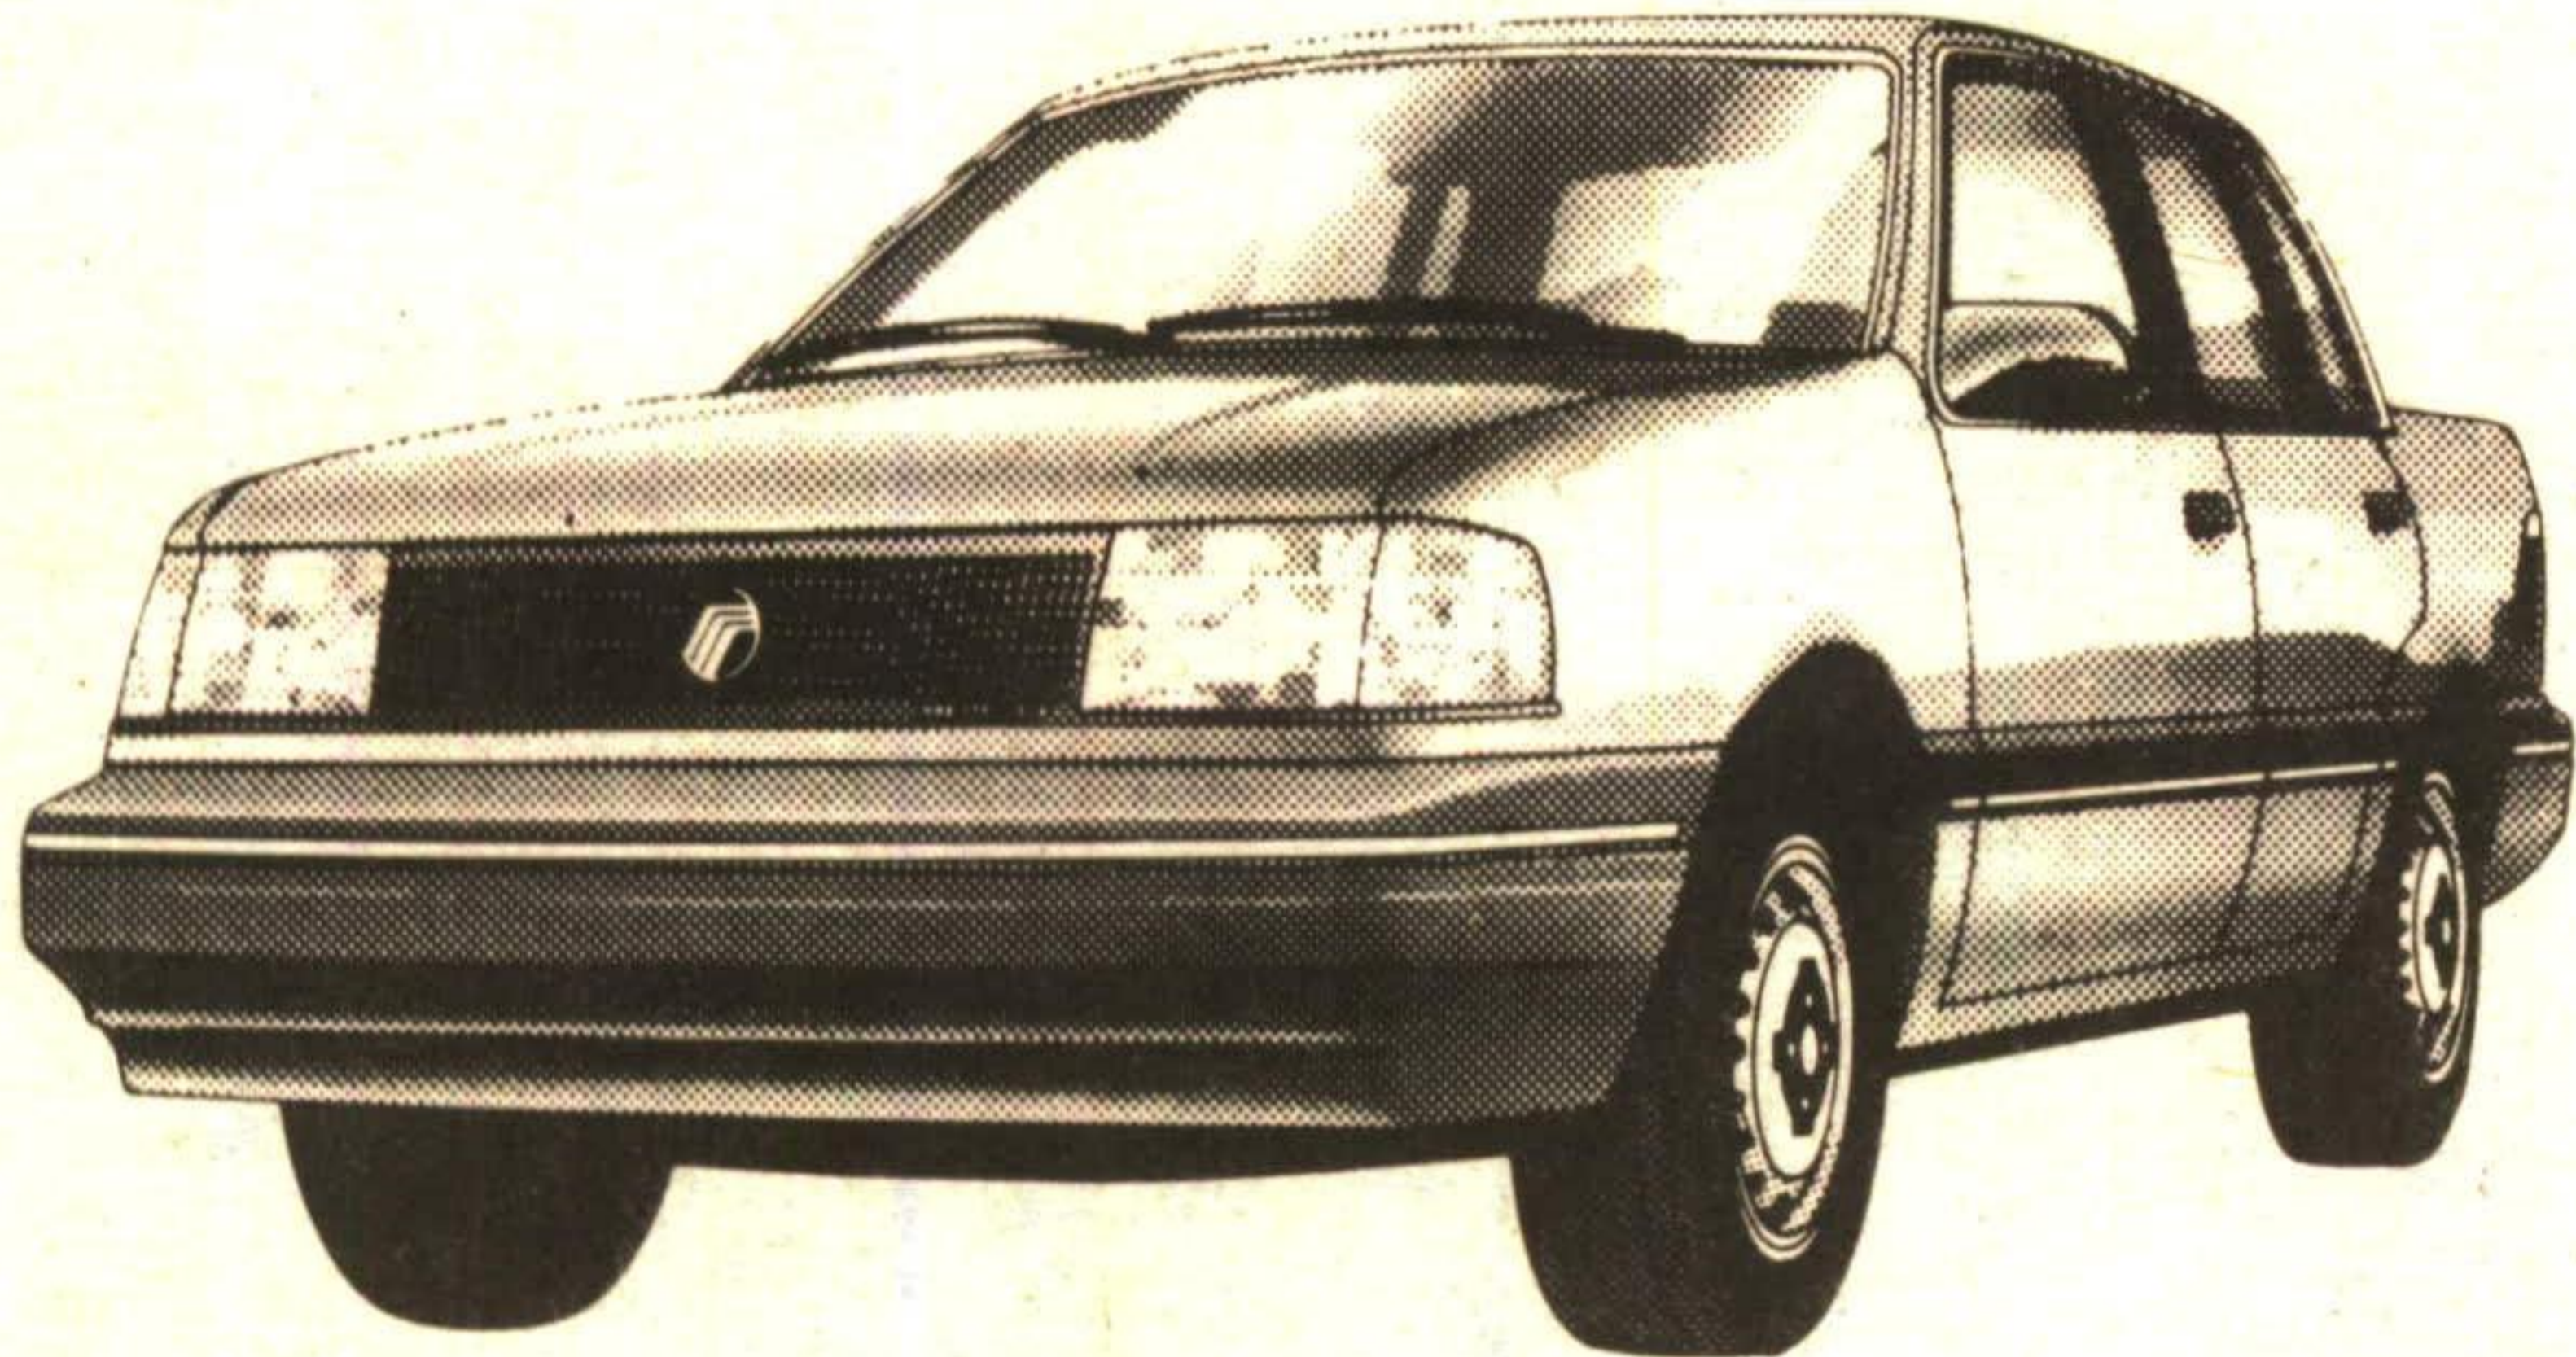

## MERCURY TOPAZ

4-Door  
Lease for:

**\$263<sup>40\*</sup>**

Freight included

**DON'T TEAR YOURSELF AWAY FROM AN EXCELLENT OFFER**

- Air Conditioning
- Front-Wheel Drive
- Electronic AM/FM Stereo
- Power Brakes & Steering
- Steel-belted radials
- Tinted Glass
- Interval Wipers
- And more!

**Plus!**  
**\$300**  
CASH BACK FROM FORD!  
On 2-door models

2-Door  
Lease for:

**\$247<sup>27\*</sup>**

Freight included

\*P.S.T. and air conditioning tax extra. Based on 48 month financing. O.A.C.

"WE ARE YOUR LOCAL