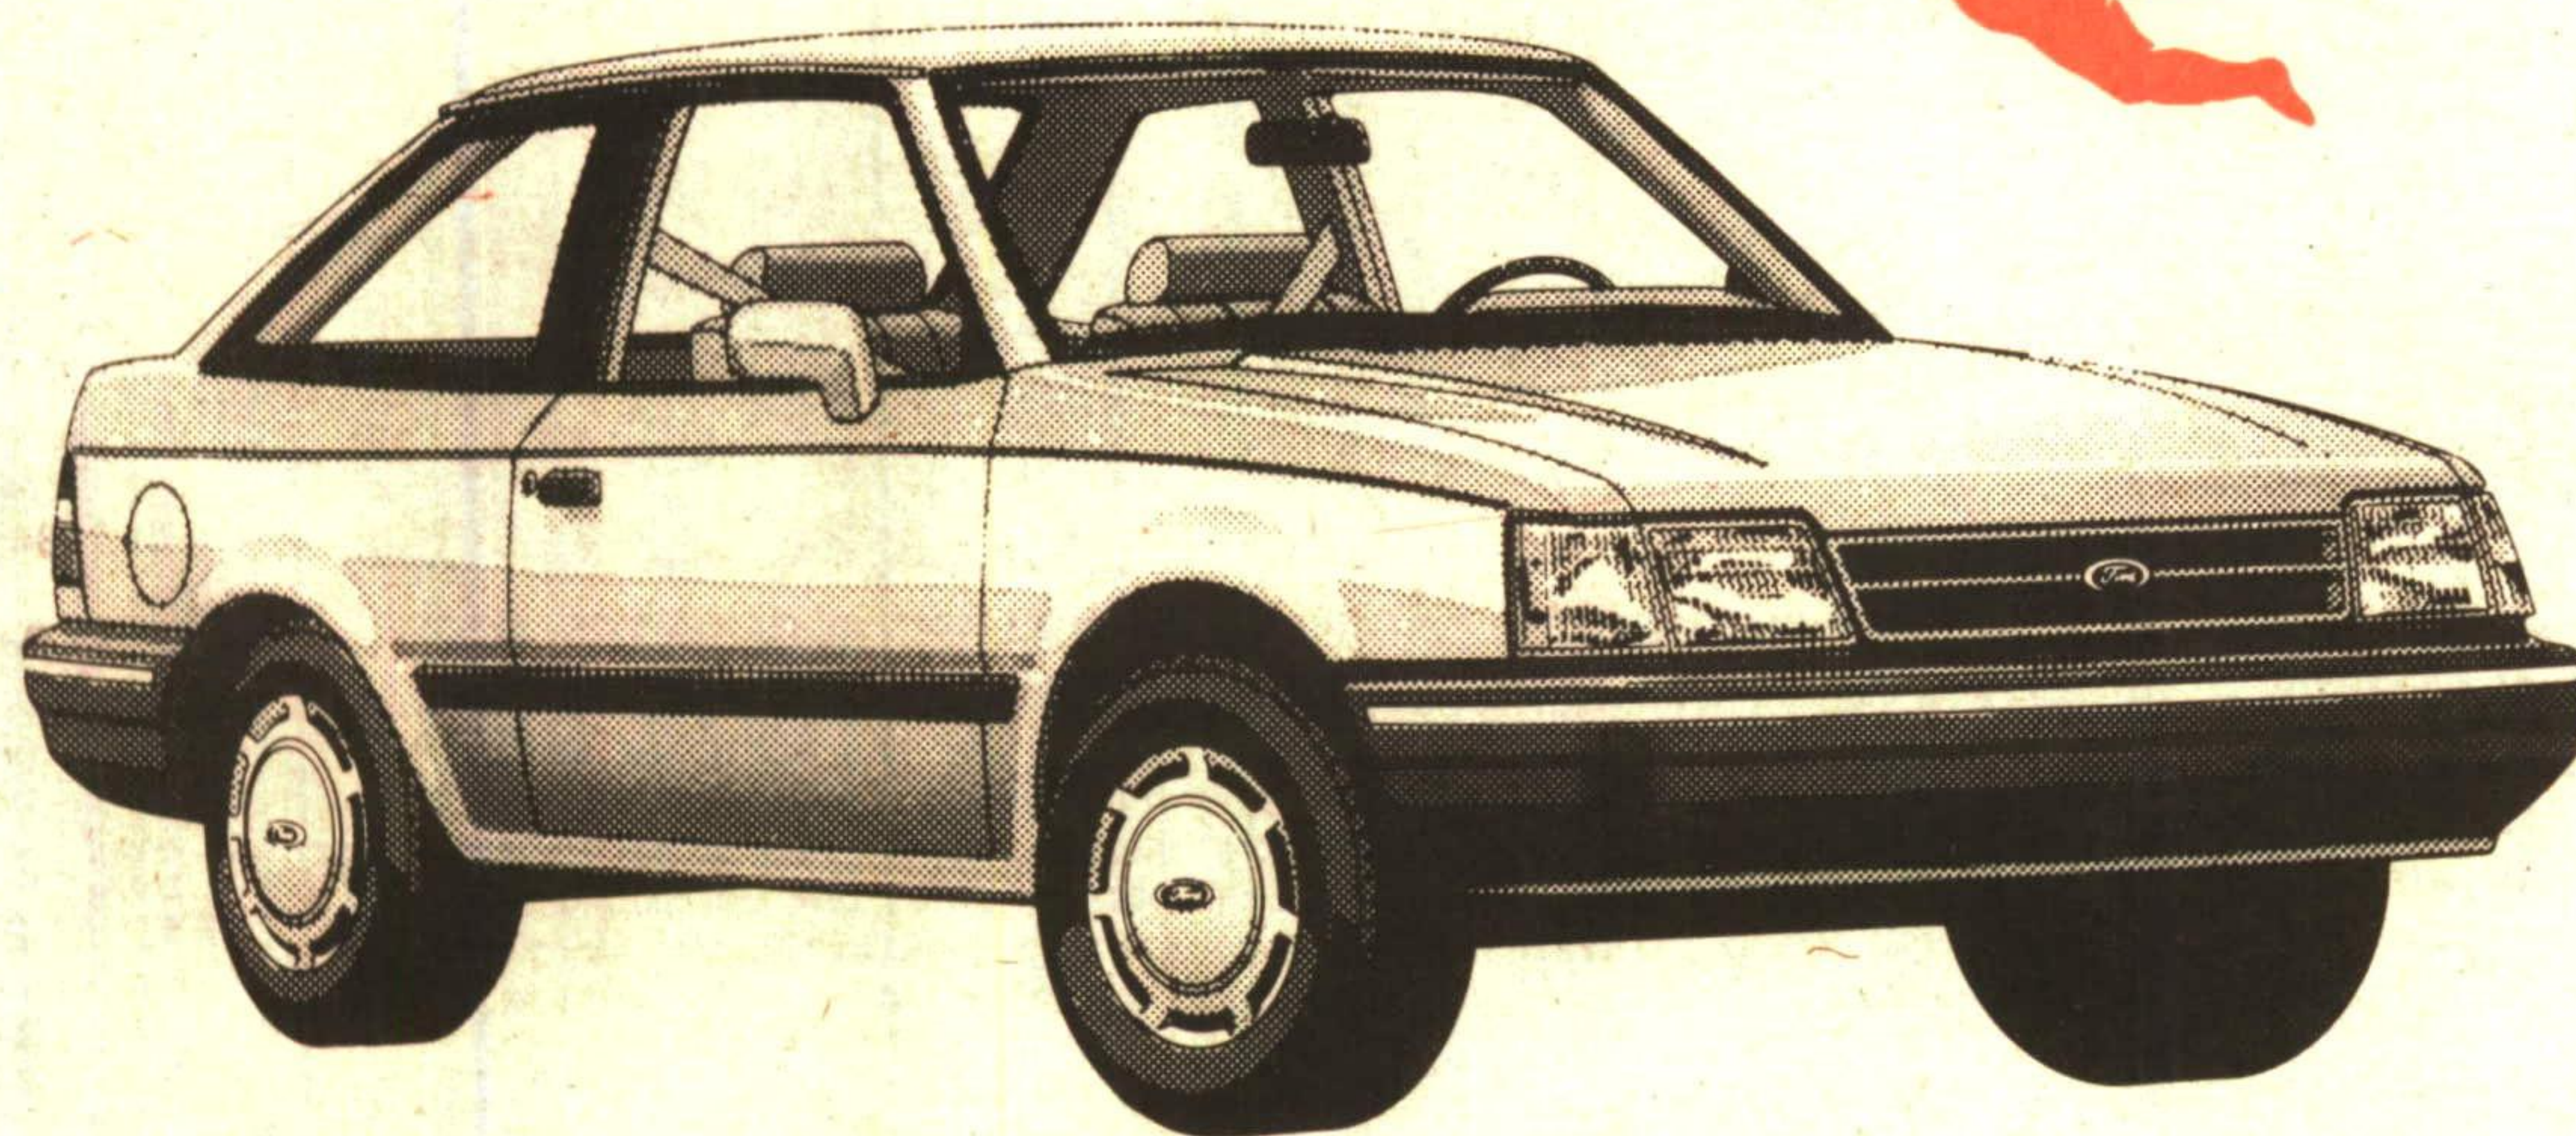

LAST CHANCE

Let our "sweetheart staff" **ESCORT** you to "fall in love" with our Valentine's specials

ESCORT LX
2 DOOR HATCHBACK
Lease for: **\$218.²⁸** a month*

Extra Value Package 247A

- Tinted glass 167.00
- Dual electric remote mirrors 161.00
- AM/FM electronic stereo cassette 377.00
- Split fold rear seat 79.00
- Power steering 316.00
- Interval wipers 73.00
- Air conditioning 1105.00

Value.....\$2278.00
Your Price....."No Charge"

That adds up to **\$2578** to you

LAST CHANCE! VALENTINE'S SPECIAL!

ESCORT LX
4 DOOR HATCHBACK

Lease for: **\$225³⁰** a month*

LAST CHANCE! VALENTINE'S SPECIAL!

ESCORT LX
4 DOOR STATIONWAGON

Lease for: **\$245²¹** a month*

LAST CHANCE! VALENTINE'S SPECIAL!

* Prices shown based on 48 month Red Carpet net lease. Subject to credit approval, security deposit required. Licence & taxes extra. Mileage restrictions apply. Price includes assignment to dealer of \$300.00 factory rebate.