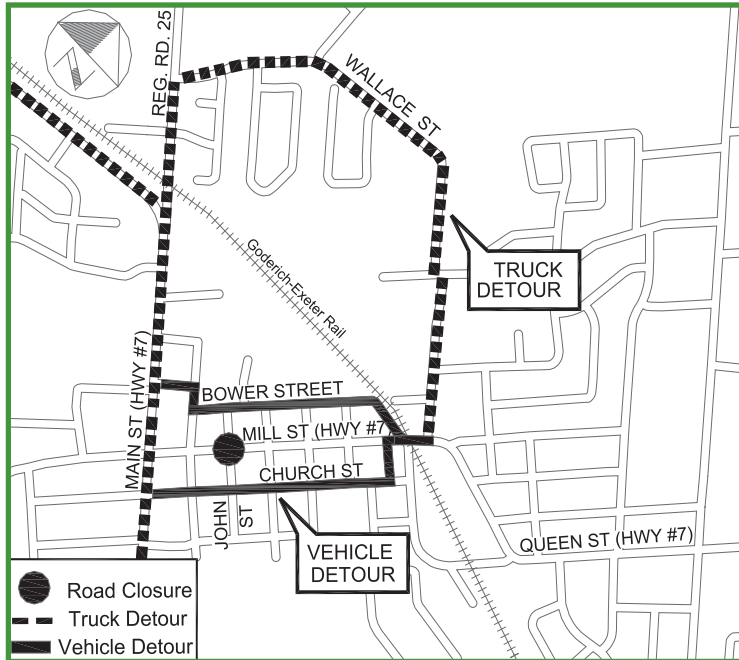

Intersection of John Street and Mill Street for a Wastewater main Installation, Town of Halton Hills (Acton)

The intersection will be closed from Friday, October 12, 2012 to Sunday, October 14, 2012. Truck traffic will be re-routed along Wallace Street to Highway 7 and Regional Road 25. Regular vehicular traffic will be re-routed north along Bower Street and south along Church Street.

Due to the Thanksgiving holiday, household waste collection services the week of October 8 will take place the day after your regular collection day.

Please place your waste at the curb by 7 a.m. on your scheduled holiday collection day.