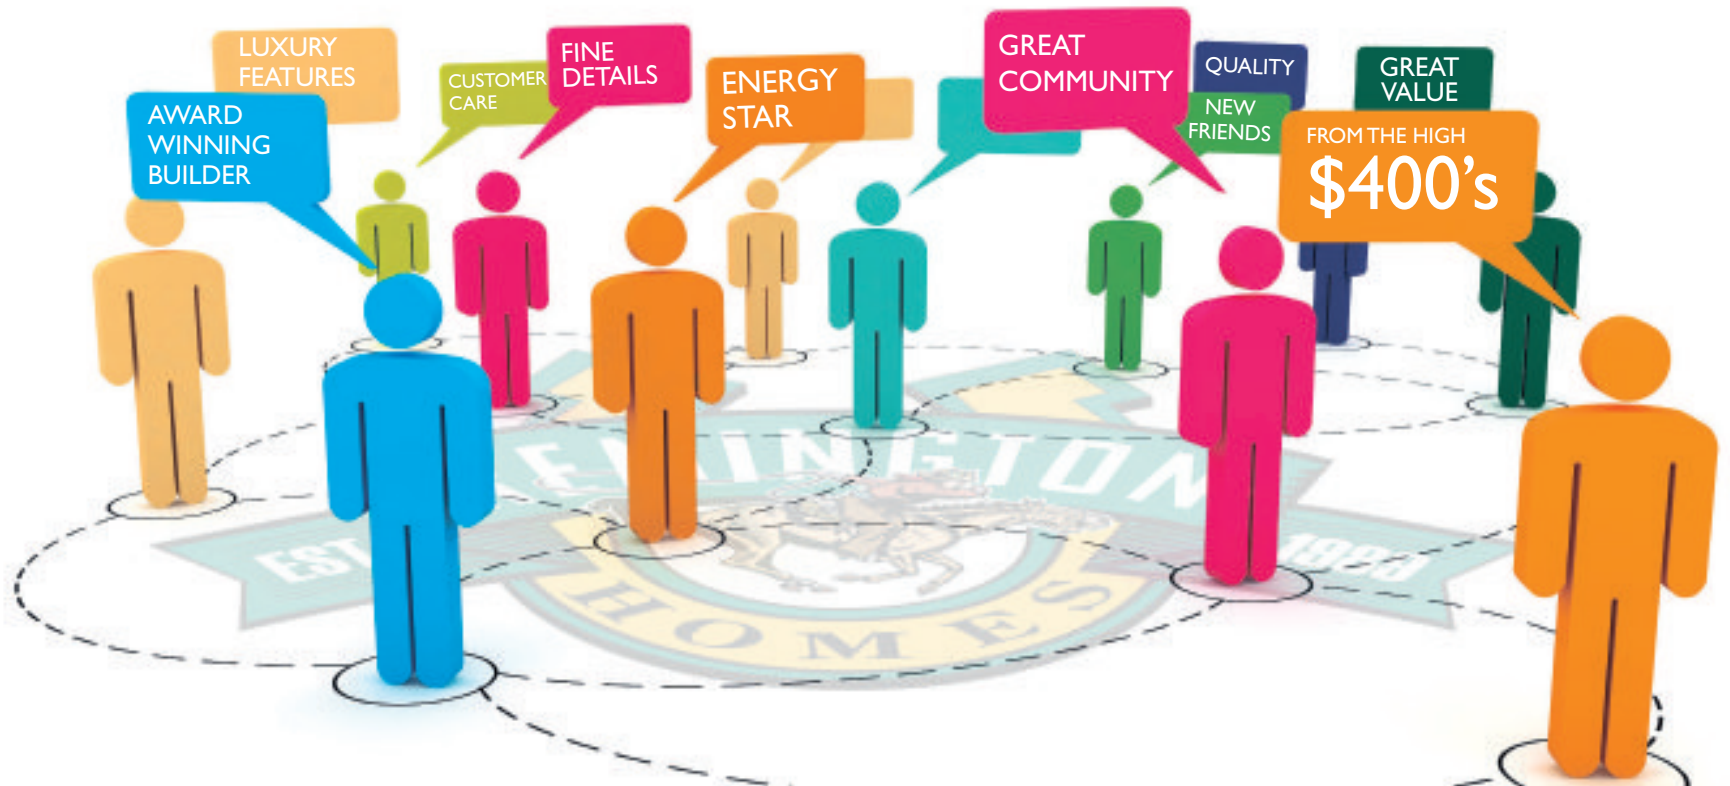

Make your *Social Network* your *Community* at River Rock Ridge

NOW SELLING 36', 40' AND 43' LOTS IN GEORGETOWN.

The Brookdale Elevation C 2091 sq.ft.

The Kingsley Elevation C 2520 sq.ft.

The Anna Creek Elevation C 2926 sq.ft.

The Montana Elevation B 2870 sq.ft.

36' Collection

36' Collection

43' Collection

43' Collection

Building a beautiful home for you is our focus. At Remington, we know that a home is more than just a beautifully appointed interior but a community that grows together. Make your social network come alive in picturesque Georgetown at River Rock Ridge.