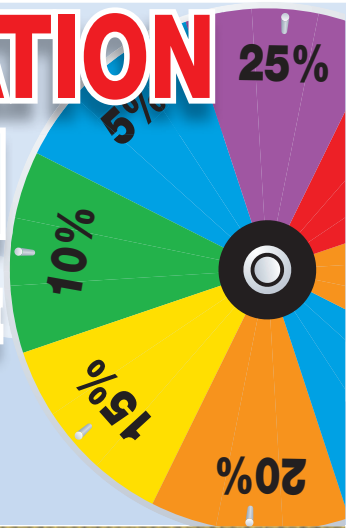

MILTON WELCOMING CELEBRATION

2 DAY SPIN & WIN

FROM 5-25% OFF YOUR ENTIRE PURCHASE

**THIS SATURDAY JANUARY 14 &
THIS SUNDAY JANUARY 15, 2012
AT ALL 5 LOCATIONS**

ADDED BONUS SAVE 10% BACK ON YOUR ENTIRE PURCHASE IN RONA GIFT CARDS WHEN SIGNING UP FOR A RONA ADVANTAGE CARD.

NEW! RONAAdvantages TAKE ADVANTAGE

Up to **5%** Cash back annually in RONA gift cards[†]

Up to **2x** AIR MILES® REWARD MILES upon presentation of THE RONA and AIR MILES cards[†]

Mississauga (Erin Mills) 2933 Eglinton Ave. W. 905-820-9965	Mississauga (Heartland) 800 Boyer Blvd. 905-812-5543	Mississauga North 3115 Argentia Rd. 905-824-1865	Georgetown 346 Guelph St. 905-877-2947	Milton 700 Main St. E. 905-878-8171

The AIR MILES® program, another great reason to shop at RONA!