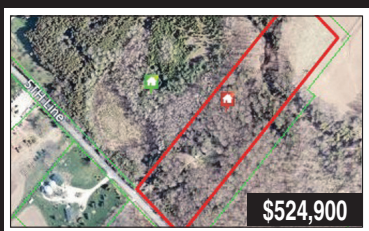

Acton
519-853-8467
Toll Free
1-866-865-8262

ROYAL LEPAGE
Meadowtowne Realty, Brokerage
Independently Owned and Operated

324 Guelph St.
Georgetown
905-877-8262
www.meadowtowne.com

$524,900
UNIQUE 2 STOREY ON 10 ACRES
Christine Monckton*
Direct: 416-420-6662