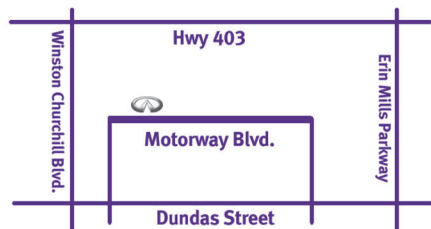

Located in the Erin Mills Auto Centre in Mississauga, Only 20 Minutes From Downtown Georgetown.

INFINITI.

Inspired Performance™

Woodchester INFINITI

2560 MOTORWAY BLVD., MISSISSAUGA, ON L5L 1X3

1.888.440.6933