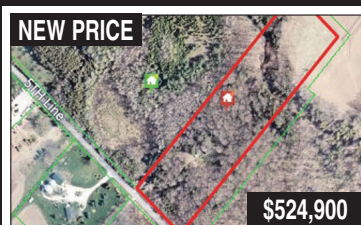

324 Guelph St.
Georgetown
905-877-8262
www.meadowtowne.com

FABULOUS STARTER!
Susan Lougheed**
www.SusanLougheed.com

CUSTOM HOME W/MAIN FLOOR MASTER
Christina Matesic*
Direct: 905-875-8262

UNIQUE 2 STOREY ON 10 ACRES
Christine Monckton*
Direct: 416-420-6662