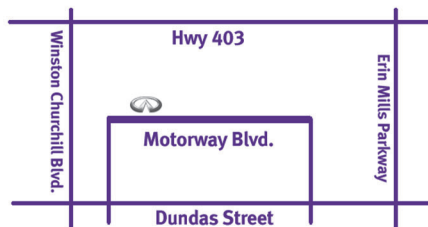

Woodchester's 15,000 square foot brand new state of the art facility opens it's doors to our neighbours. You are only 20 minutes away from a true luxury experience.

Located in the Erin Mills Auto Centre in Mississauga, Only 20 Minutes From Downtown Georgetown.