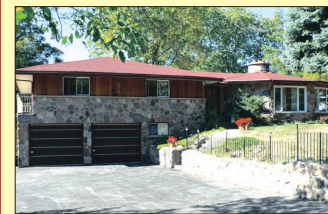

LUSH, GREEN, PRIVATE OASIS WITH SHOW STOPPER BUNGALOW! $849,900

Move into your dream home as early as November if you move fast! 2800 sq ft of luxury finishes awaits you in this elegant bungalow masterpiece with oversized 3.5 car garage. And a package you can't help but be ecstatic about: 9' ceilings on main flr, gorgeous Maple kit. & bathroom vanities, granite countertops, 3 generous sized bdrms & 3 bathrooms, gas fireplace, amazing cathedral ceiling in family rm and open concept living you can't find anywhere but custom estates likes this one. Plus a WALKOUT bsmt! Select all your own colours.

APPROX. 1 ACRE OF GORGUESNESS, VERY NEAT LAYOUT WITH GREAT ACCESS TO TOWN! $569,900

Sprawling, 4 bdrm California style bungalow features an unique layout with massive principal rooms having soaring cathedral ceilings, 2 floor to ceiling fireplaces, lovely newer kitchen, gleaming hardwood floors, all replaced windows, roof (2005), 200 amp service, high speed internet & freshly painted thruout. Convenient main floor laundry and brand new powder room. Gorgeous mature landscaping, tandem 4 car garage and a long driveway that holds a dozen cars. Excellent location - only 15 minutes to 401 and walk to GO train later this year.