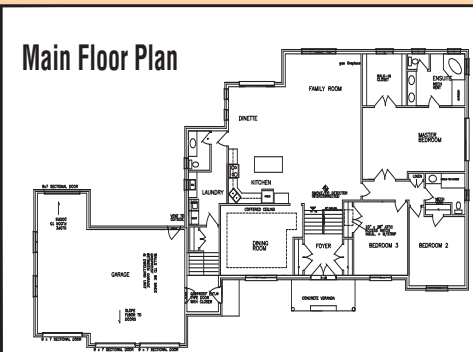

LUSH, GREEN, PRIVATE OASIS WITH SHOW STOPPER BUNGALOW! $849,900

Move into your dream home as early as November if you move fast! 2800 sq ft of luxury finishes awaits you in this elegant bungalow masterpiece with oversized 3.5 car garage. And a package you can't help but be ecstatic about: 9' ceilings on main flr, gorgeous Maple kit. & bathroom vanities, granite countertops, 3 generous sized bdrms & 3 bathrooms, gas fireplace, amazing cathedral ceiling in family rm and open concept living you can't find anywhere but custom estates likes this one. Plus a WALKOUT bsmt! Select all your own colours.