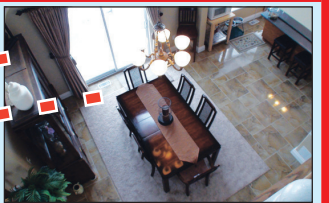

GOING - - - GOING

WELCOME HOME TO THIS PARK-LIKE 2.74 ACRES $664,900

Stunning, all brick, custom home featuring a modern open concept design & a unique blend of elegance & country charm. Beautifully decorated & recently improved with richly stained walnut floors, ceramics & lovely new trim & baseboards. Impressive great room with floor-to-cathedral ceiling brick fireplace. Full 1 bdrm inlaw suite beautifully done with games room, living rm w/stone fireplace & lots of pot lights. Detached dbl car garage plus a fantastic workshop (30'x55') with heat, hydro, water, 14' ceiling, 2 truck doors & mezzanine. Great location - just 20 min. to Georgetown GO. Call for full details.